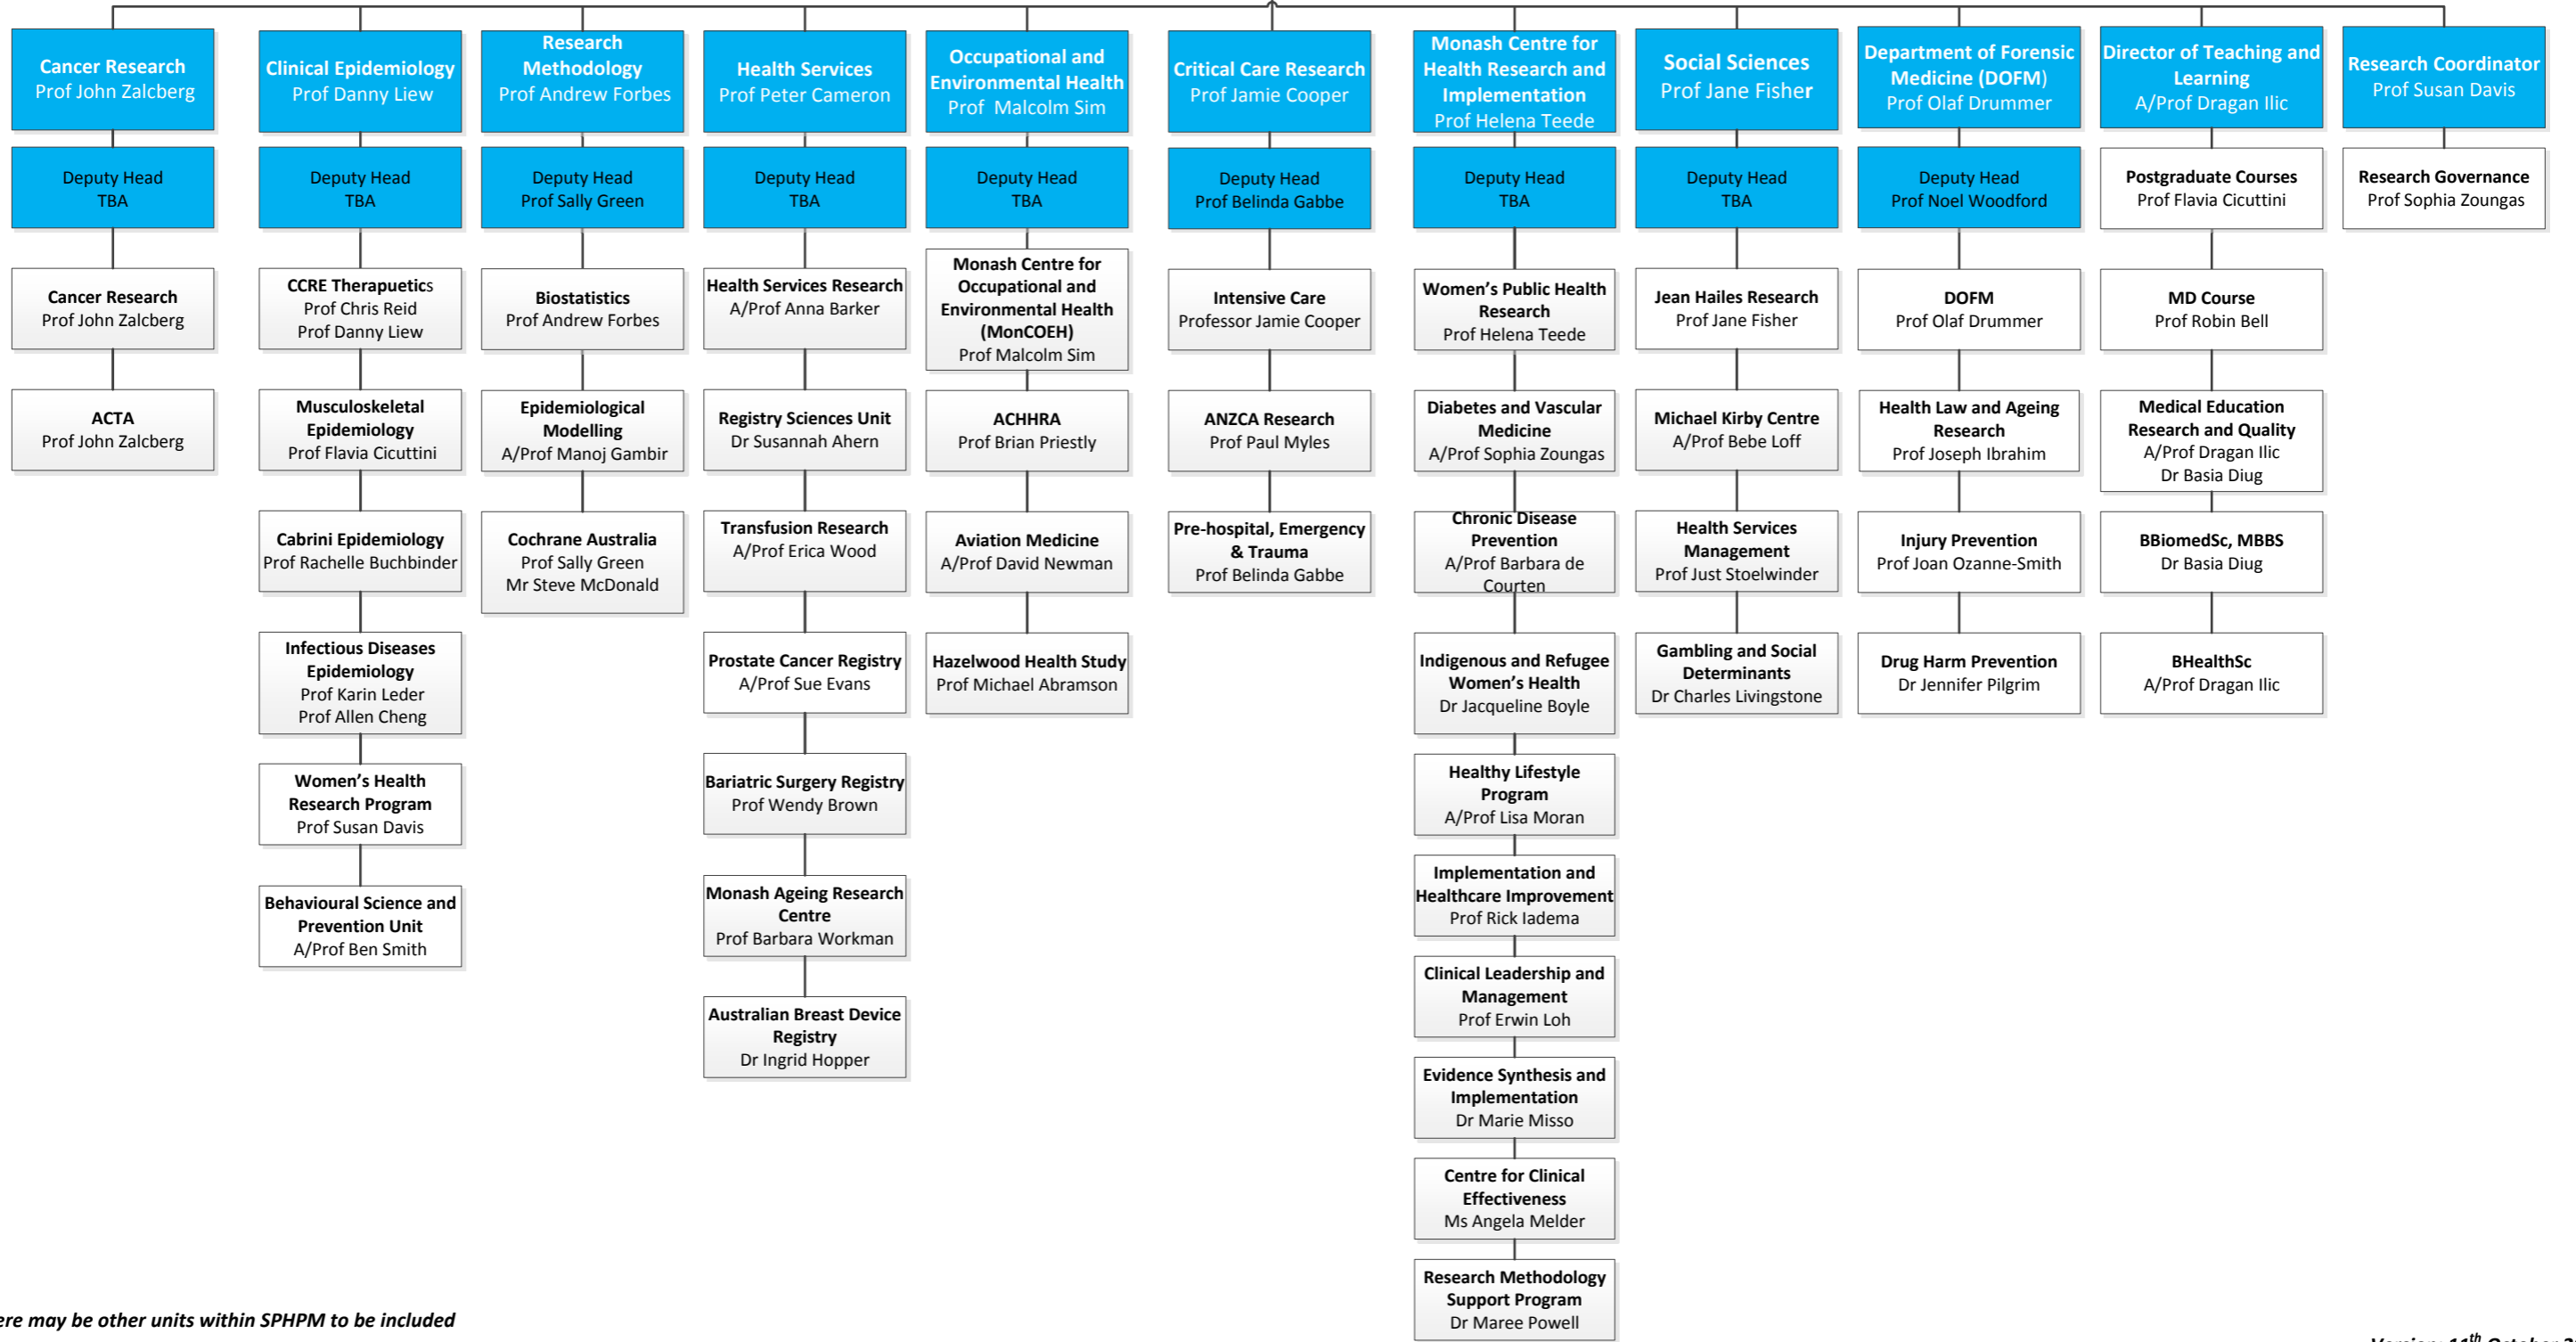

School of Public Health and Preventive Medicine*

Professor John McNeil
Head of School
Professor Michael Abramson
Deputy Head of School

ASPREE
A/Prof Robyn Woods

STAREE
Prof Sophia Zoungas

Precinct Manager
Mr Gavin Horrigan
Finance
Space
Research
Education
Communications

Senior Manager
Dr Jay Illesinghe
Research
Education
Communications

*Please note there may be other units within SPHPM to be included