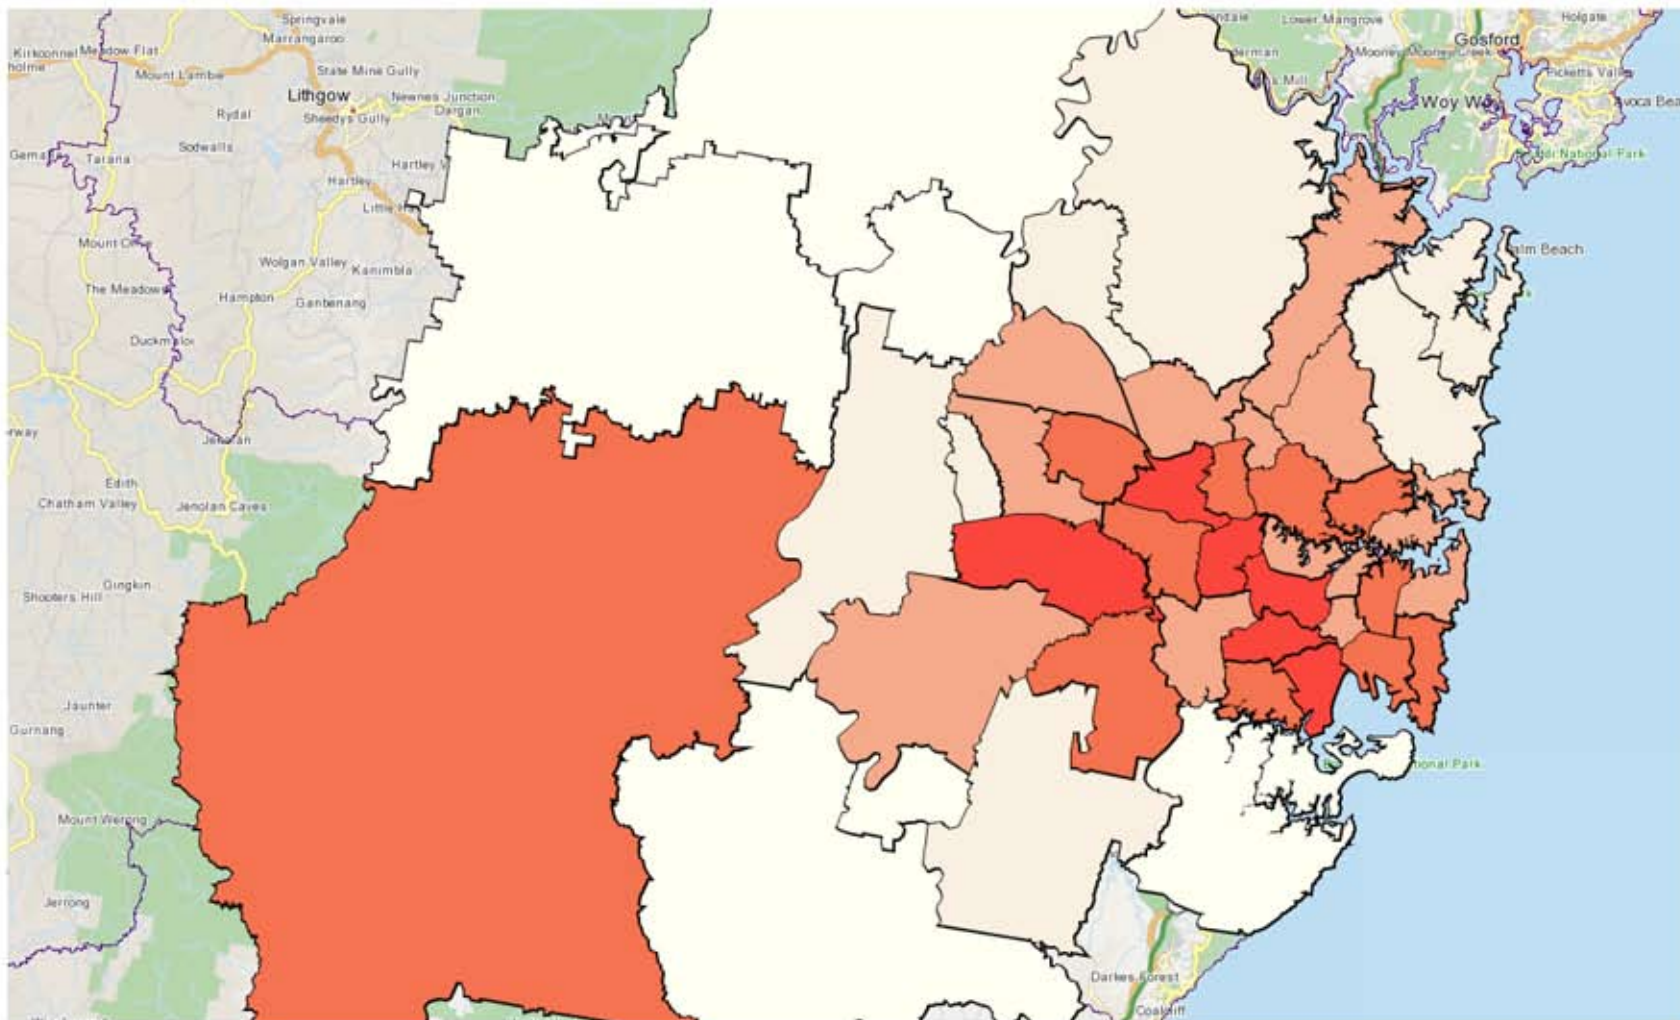

PEOPLE BORN OVERSEAS, SYDNEY 2011

Counting: Percentage of Total Population, Place of Usual Residence in SA3 Statistical Areas

This product uses a generalised version of ABS geographic boundaries. This removes some of the detail in the boundaries including very small islands and reduces the file size which enables the application to run more efficiently. More information on this is available in the TableBuilder Manual. The exact ASGS and ASGC boundaries are available from the ABS Statistical Geography Portal, www.abs.gov.au/geography

Overseas Born