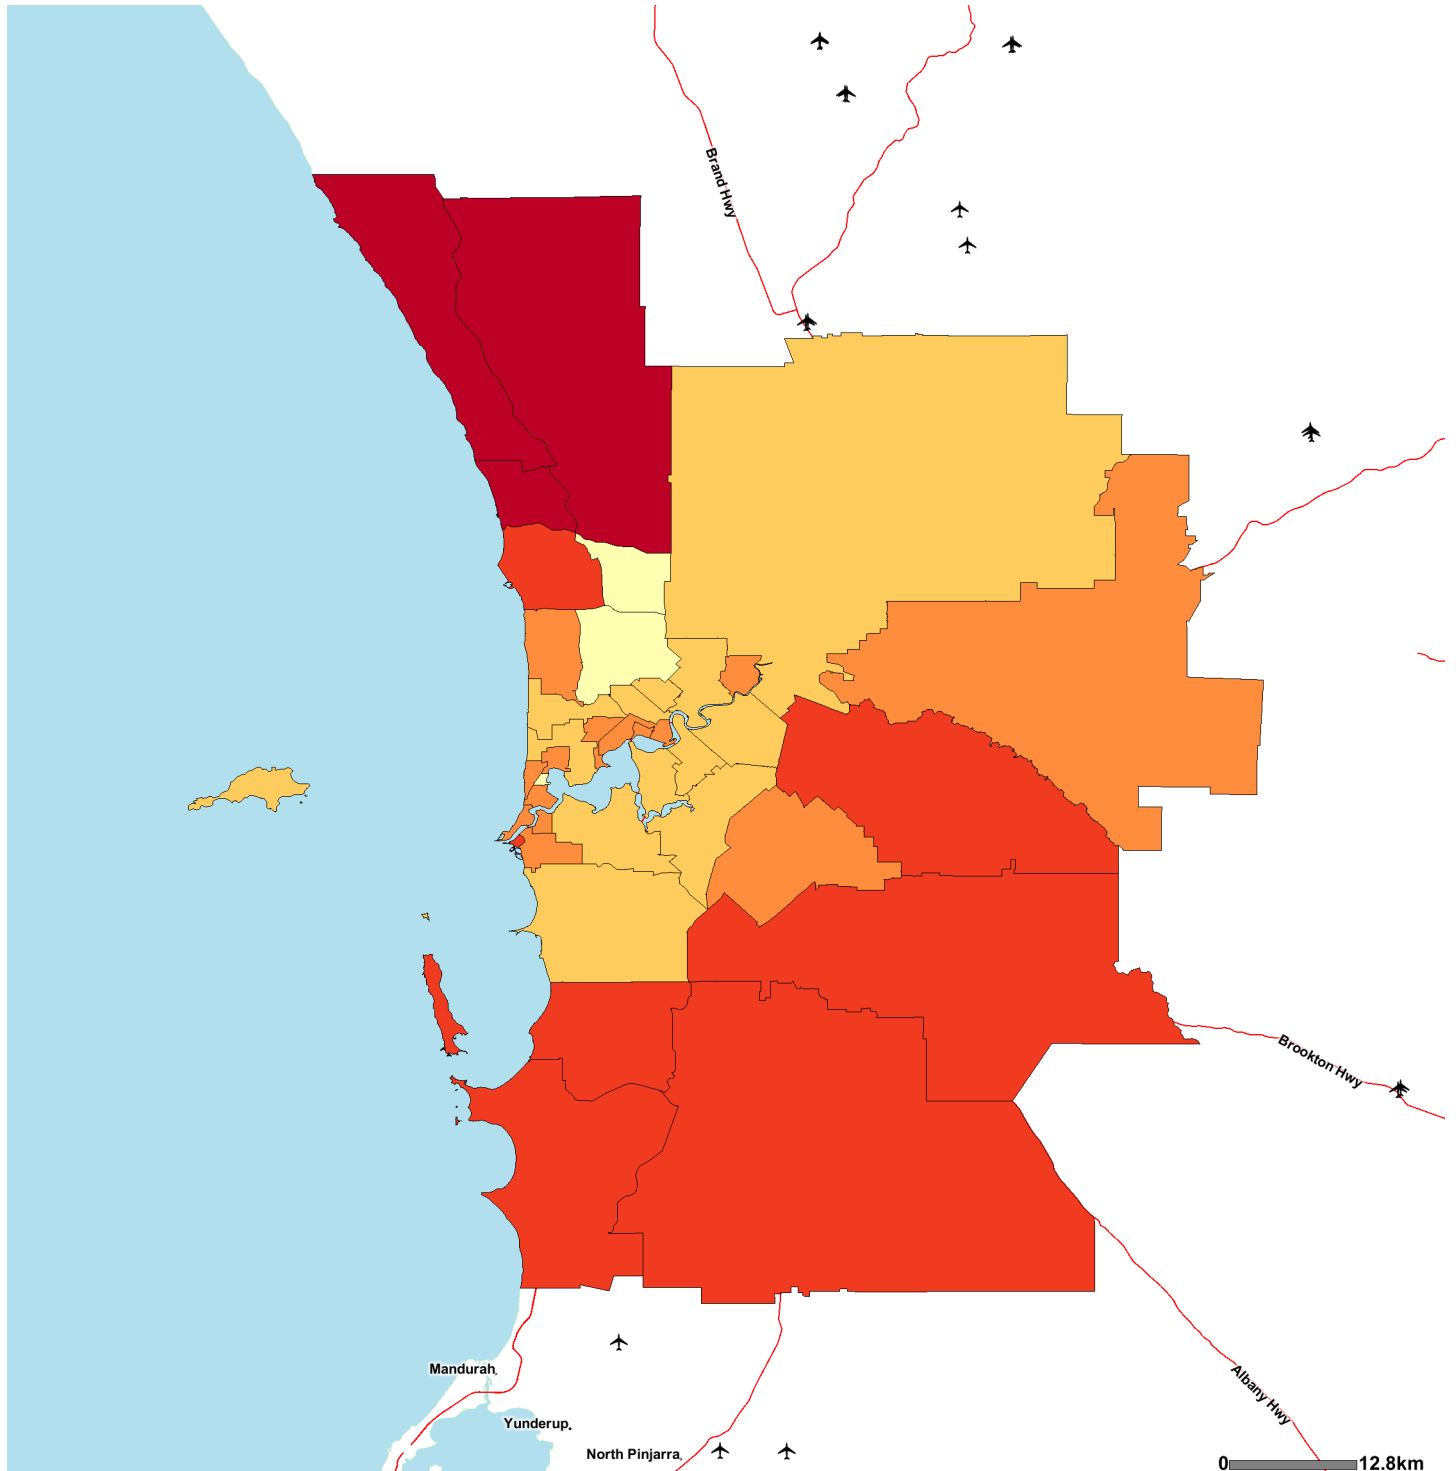

**People born in North-West Europe**  
 As a percentage of the total population  
 Based on Place of Usual Residence, 2006  
 Perth (Statistical Division) by Statistical Local Area

0 12.8km

Per cent	
Dark Red	22 - 29
Red	17 - 22
Orange	13 - 17
Light Orange	11 - 13
Light Yellow	8 - 11