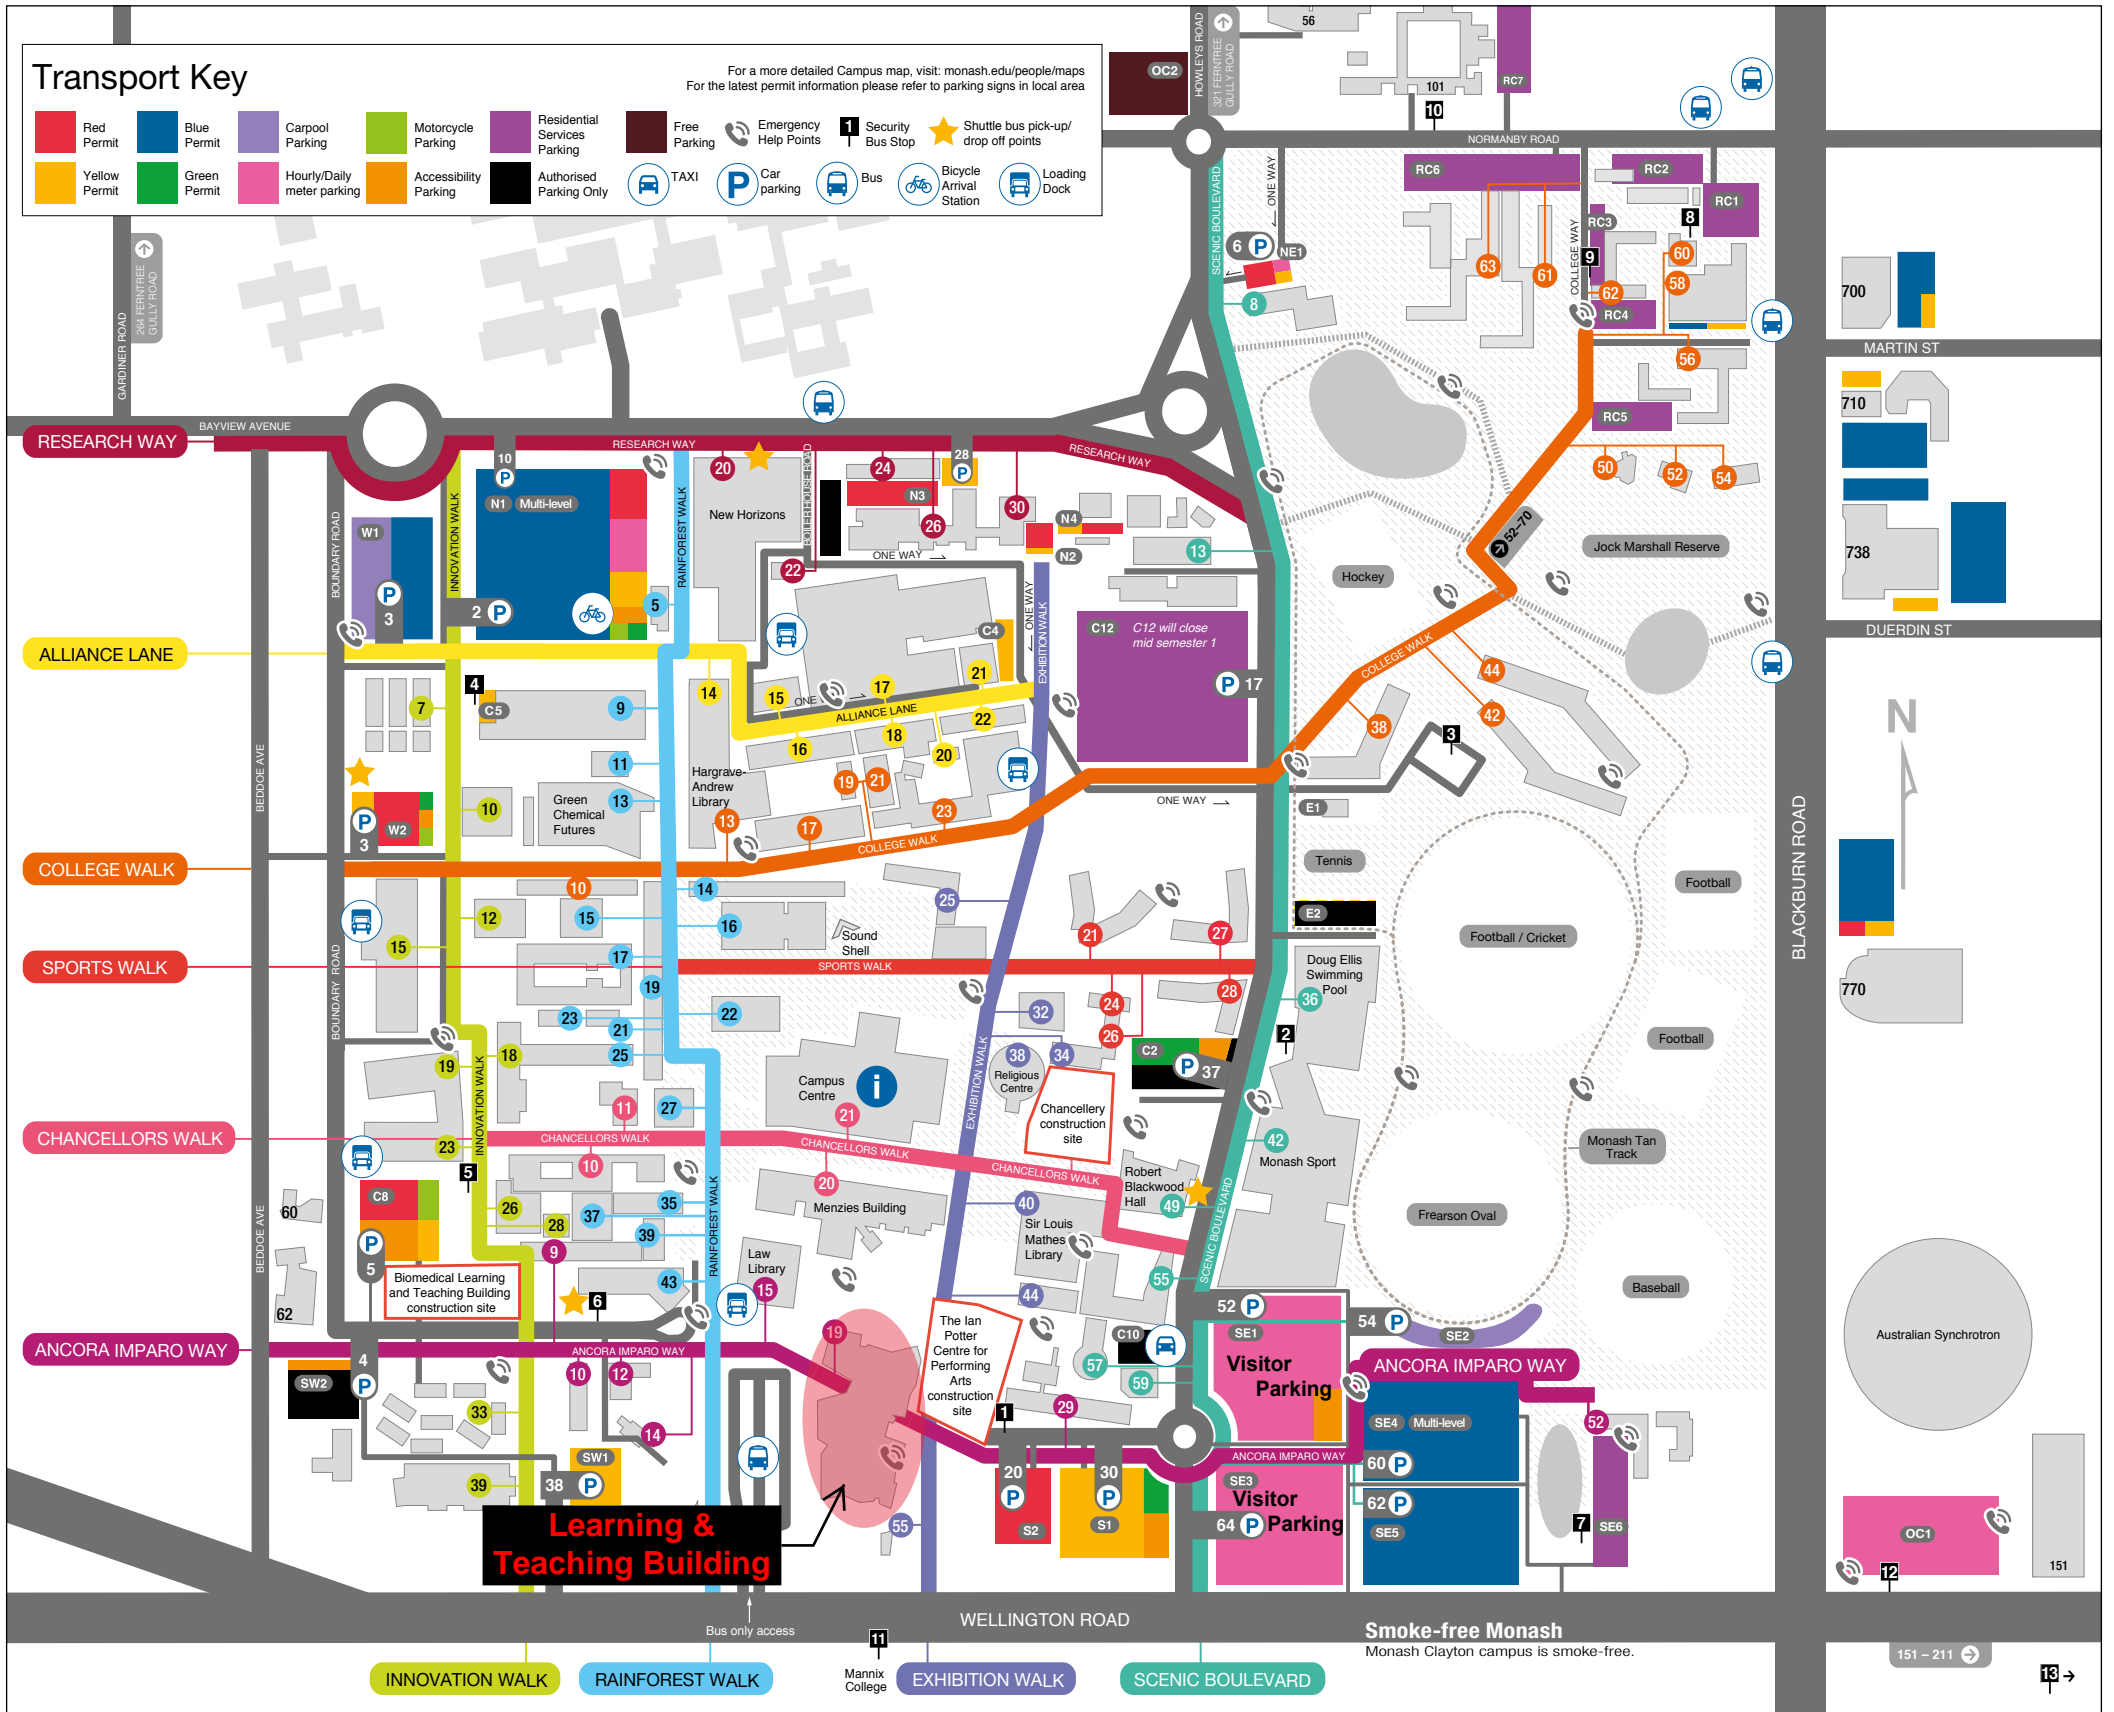

Monash University Clayton campus

Parking	Address
North West Car Parks enter via Forster Road, Gardiner Road and Bayview Avenue	
North One Multi-level – Ground level (N1)	10 Research Way
Casual hourly/daily ticket parking	
North One Multi-level – Upper levels (N1)	2 Innovation Walk
North Three (N3)	28 Research Way
West One (W1)	3 Alliance Lane
West Two (W2)	3 College Walk
North Two (N2)	30 Research Way
South West Car Parks	
Central Eight (C8)	5 Ancora Imparo Way
South-west One (SW1)	38 Innovation Walk
South-west Two (SW2)	4 Ancora Imparo Way
North East Car Parks enter via Howleys Road and Normanby Road	
Central Five (C5)	4 Innovation Walk
Central Twelve (C12)	17 Scenic Boulevard
East One (E1)	Scenic Boulevard
East Two (E2)	Scenic Boulevard
North Four (N4)	32 Research Way
North-east One (NE1)	6 Scenic Boulevard
North-east Two (NE2)	Residential Carpark 6
North-east Three (NE3)	Residential Carpark 7
North-east Four (NE4)	Residential Carpark 3
North-east Five (NE5)	Residential Carpark 1
North-east Six (NE6)	Residential Carpark 2
North-east Seven (NE7)	Residential Carpark 4
North-east Eight (NE8)	Residential Carpark 5
South East Car Parks enter via Wellington Road	
South Two (S2)	20 Ancora Imparo Way
Central Two (S2)	37 Scenic Boulevard
South One (S1)	30 Ancora Imparo Way
South-east One (SE1)	52 Scenic Boulevard
South-east Two (SE2)	54 Scenic Boulevard
South-east Three (SE3)	
Casual hourly/daily ticket parking	
South-east Four Multi-level (SE4)	64 Scenic Boulevard
South-east Five (SE5)	62 Scenic Boulevard
South-east Six (SE6)	Residential Carpark 8
Off-Campus Car Parks	
Off-campus One (OC1)	Wellington Road/ Blackburn Road
Off-campus Two (OC2)	Howleys Road/ Normanby Road