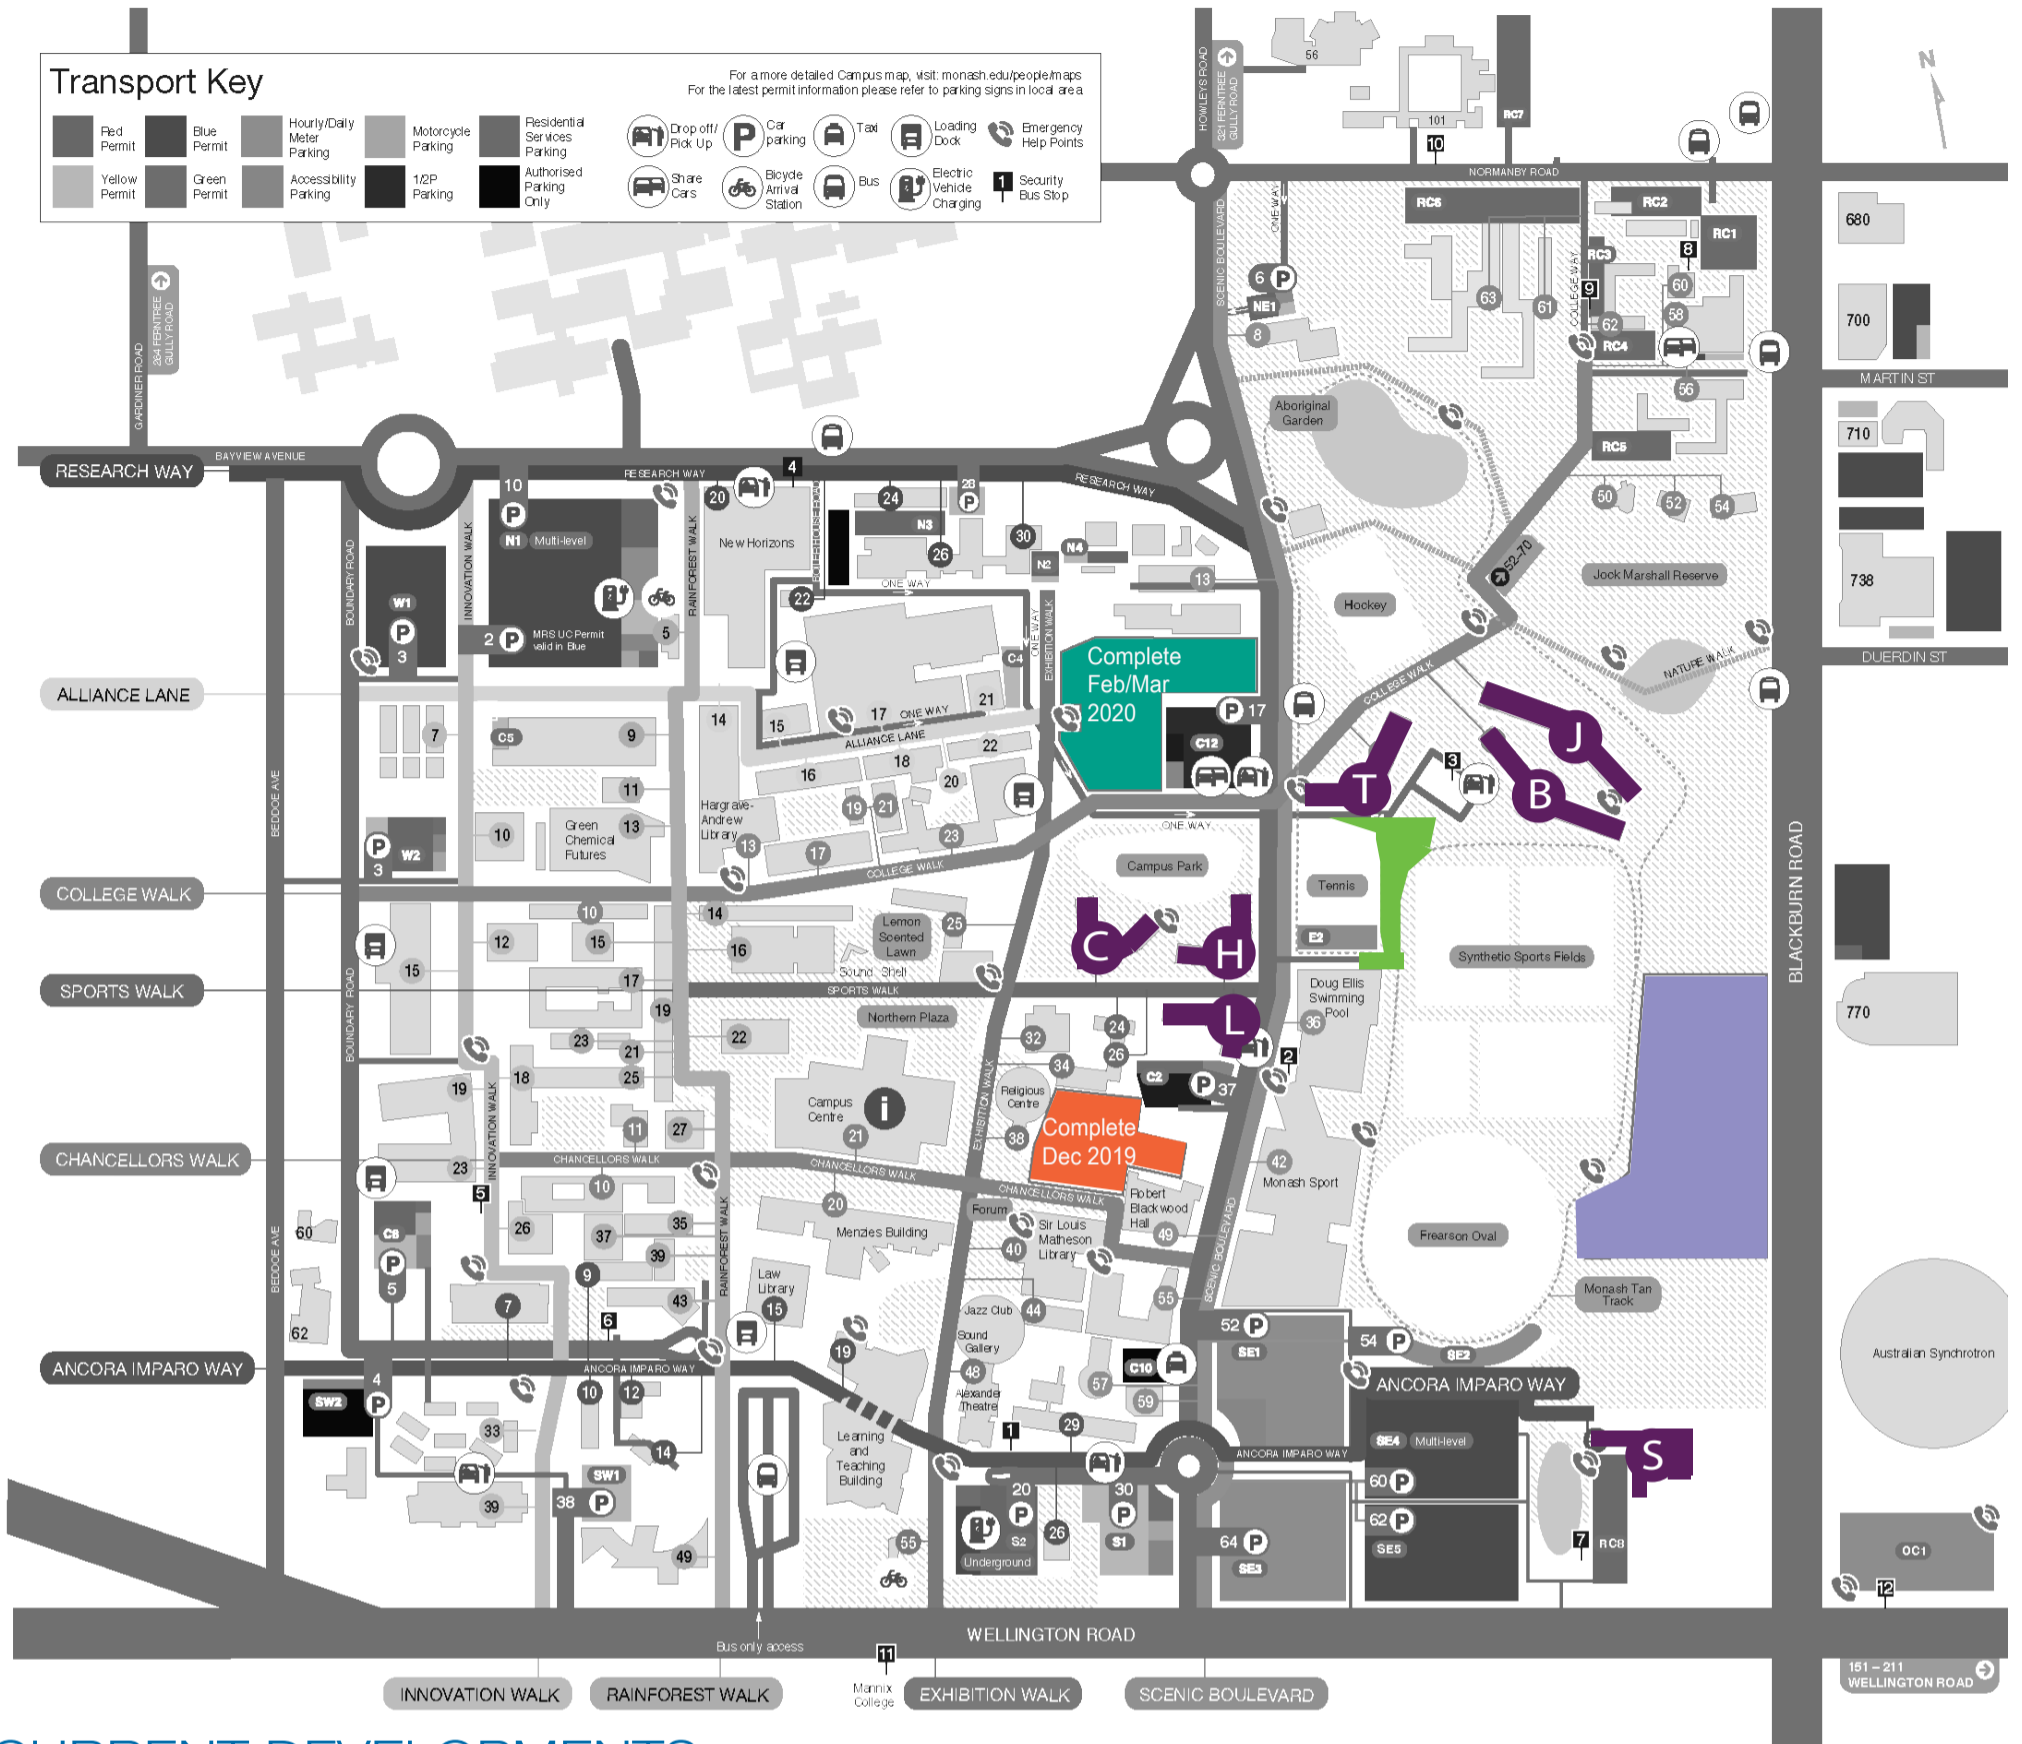

CLAYTON CAMPUS DEVELOPMENT MAP

CURRENT DEVELOPMENTS

- Sep 2017 – Dec 2019 Construction site: Chancellery redevelopment
- Sep 2018 – Feb/Mar 2020 Construction site: Woodside Building for Technology and Design
- Sep 2019 – Aug 2020 Construction site: Northern Pavilion
- Aug 2018 – Jan 2022 Construction site: Victorian Heart Hospital

RESIDENCES

- C 21 Sports Walk Campbell Hall
- H 27 Sports Walk Holman Hall
- L 28 Sports Walk Logan Hall
- T 38 College Walk Turner Hall
- B 42 College Walk Briggs Hall
- J 44 College Walk Jackomos Hall
- S 52 Ancora Imparo Way South East Flats