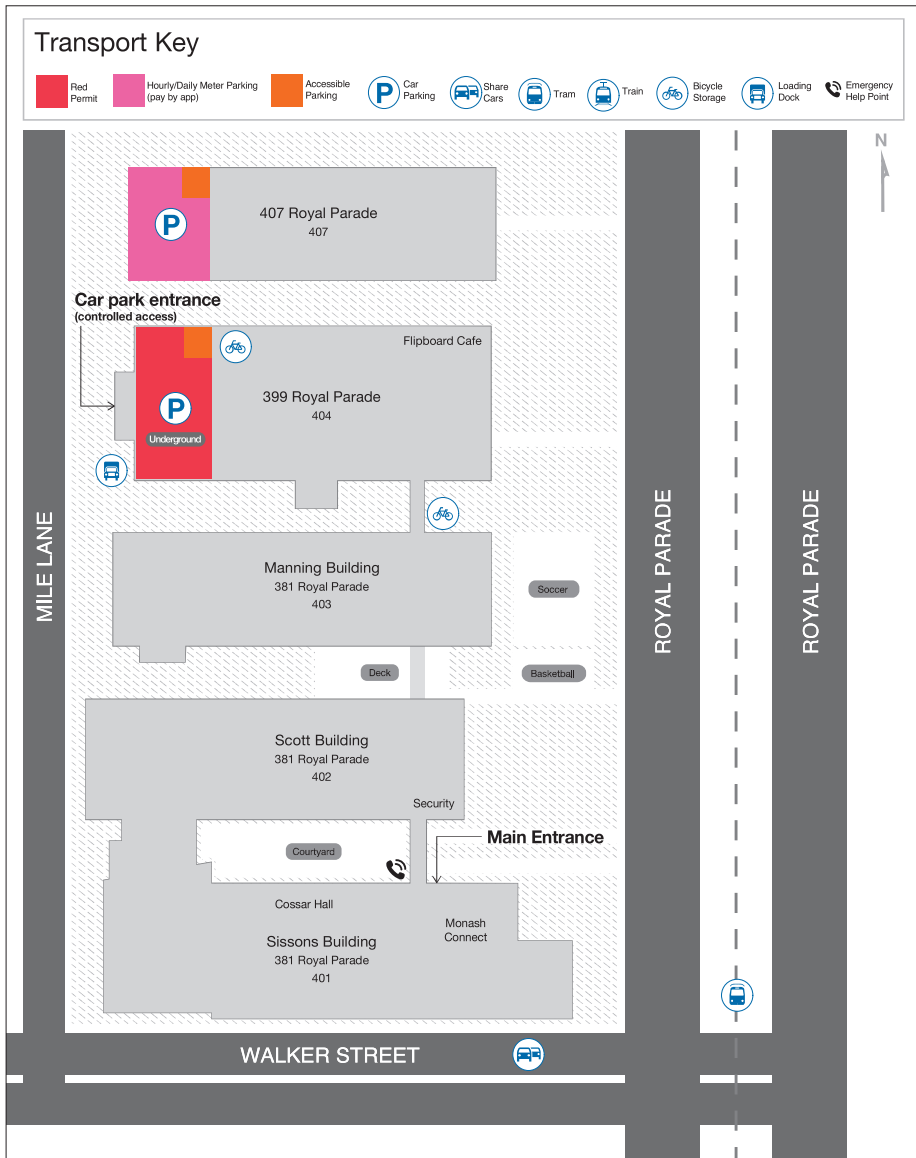

Monash University Parkville campus

Department/Location Name	Building, Level
Buildings and Property	Manning Building, G
Centre for Drug Candidate Optimisation	399 Royal Parade, 2
Centre for Medicine Use and Safety	407 Royal Parade, 1
CL Butchers Pharmacy Library	Manning Building, G
Cossar Hall	Sissons Building, G
Dean's Meeting Room (G19)	399 Royal Parade, G
Drug Delivery, Disposition and Dynamics	Scott Building, 2
	Manning Building, 2
	399 Royal Parade, 4
Drug Discovery Biology	399 Royal Parade, 3
	Manning Building, 3
eSolutions	399 Royal Parade, G
Medicinal Chemistry	399 Royal Parade, 1
	Manning Building, 2, 4
Monash Connect	Sissons Building, G
Monash Institute of Pharmaceutical Sciences	399 Royal Parade, G
Office of the Dean and General Manager	399 Royal Parade, G
Parenting Room	Manning Building, 2
Pharmacy and Pharmaceutical Sciences Foundation	399 Royal Parade, G
Pharmaceutical Society of Australia	Sissons Building, 1
Professional practice suites 1 and 2	Scott Building, 1
Reception	Sissons Building, G
Security	Scott Building, G
Student services/Monash Connect	Sissons Building, G
Retail	
Flipboard Café	399 Royal Parade, G
Major Lecture Theatres and Meeting Spaces	
Collaborative learning spaces 1-6	Scott Building, 1
Large Meeting Room (505)	399 Royal Parade, 5
Lecture theatres 1, 2 and 5	Sissons Building, 1
Lecture theatre 3	Sissons Building, 2
Parking	
Underground parking (access from Mile Lane)	399 Royal Parade
407 Royal Parade (access from Mile Lane)	407 Royal Parade
Loading Docks	
399 Royal Parade, off Mile Lane	
Public Transport	
No.19 tram (North Coburg – Flinders Street Station)	Corner Walker Street and Royal Parade
Royal Park Train Station	Poplar Road, Parkville (10 min walk to campus)
Bicycle Storage	
Outdoor bike racks	Manning Building
Underground parking bike racks	399 Royal Parade
Share Cars	
Flexicar Car Share	Corner Walker Street and Royal Parade