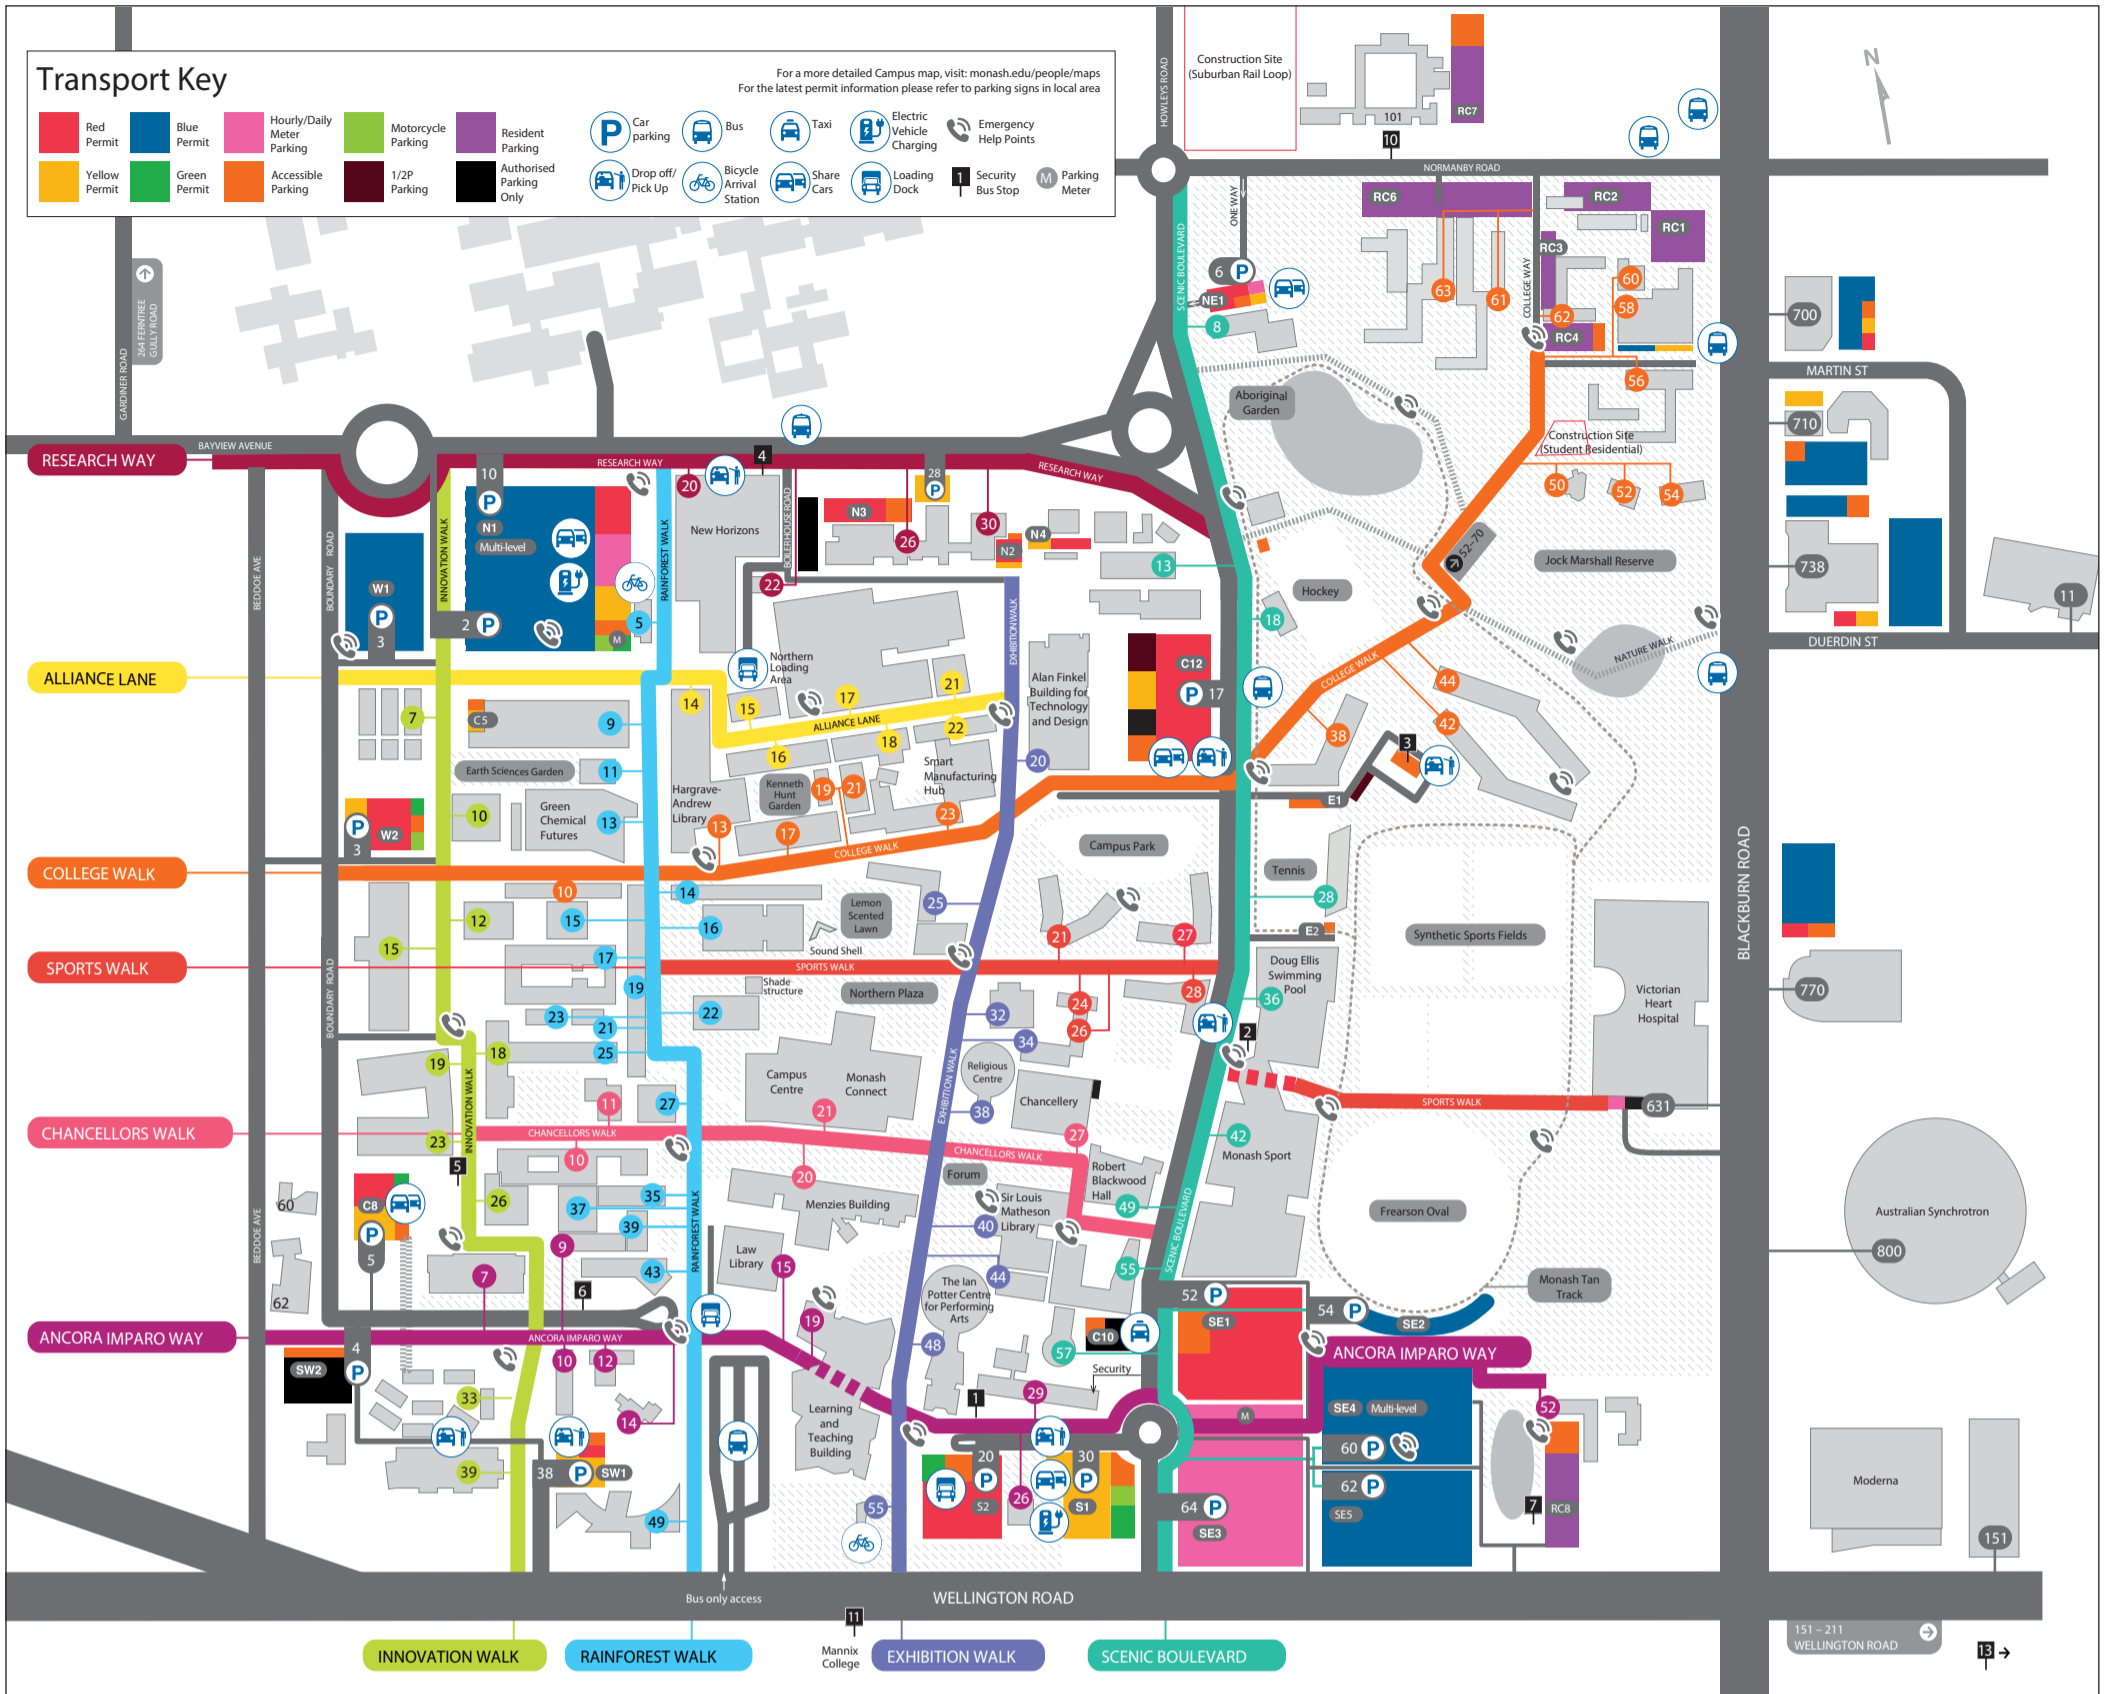

Monash University Clayton campus

Building/Department Name	Address
Administration A (3C)	34 Exhibition Walk
Administration B (3D)	26 Sports Walk
Administration C (3E)	24 Sports Walk
Alan Finkel Building for Technology and Design (94)	20 Exhibition Walk
Bioresource Processing Research Institute of Australia (BioPRIA) (59)	15 Alliance Lane
Biological Sciences (18)	25 Rainforest Walk
Biology (17)	18 Innovation Walk
Biology – First Year (22)	23 Rainforest Walk
Biomedical Learning and Teaching Building (93)	7 Ancora Imparo Way
Boiler House (38)	22 Research Way
Buildings and Property (40 & 56)	26 & 30 Research Way
Campus Centre (10)	21 Chancellors Walk
Central Science Block (19)	19 Rainforest Walk
CEVAW Yarrowonga Building (58)	10 Ancora Imparo Way
Chancellery (96)	27 Chancellors Walk
Chemistry (23)	17 Rainforest Walk
Doug Ellis Swimming Pool (18)	36 Scenic Boulevard
Earth, Atmosphere & Environment (28)	9 Rainforest Walk
Education (92)	19 Ancora Imparo Way
Engineering 31 (31)	17 College Walk
Engineering 33 (33)	19 College Walk
Engineering 35 (35)	16 Alliance Lane
Engineering 36 (36)	18 Alliance Lane
Engineering 37 (37)	17 Alliance Lane
Engineering 60 (60)	23 College Walk
Engineering 69 (69)	22 Alliance Lane
Engineering 72 (72)	14 Alliance Lane
Grounds Workshop (57)	14 Scenic Boulevard
Green Chemical Futures (86)	13 Rainforest Walk
Hargrave-Andrew Library (30)	13 College Walk
Hockey Pavilion	18 Scenic Boulevard
The Ian Potter Centre for Performing Arts (7): Alexander Theatre, Sound Gallery and Jazz Club	48 Exhibition Walk
Information Technology (63)	25 Exhibition Walk
Institute of Vector-Borne Disease (53)	12 Innovation Walk
Japanese Studies Centre (54)	12 Ancora Imparo Way
Jock Marshall Reserve Education Centre (42C)	50 College Walk
Jock Marshall Reserve Environmental Laboratories (42)	52 College Walk
John Monash Science School (84)	39 Innovation Walk
Law Building and Library (12)	15 Ancora Imparo Way
Learning and Teaching Building (92)	19 Ancora Imparo Way
Mathematics (28)	9 Rainforest Walk
Medicine A (13A)	37 Rainforest Walk
Medicine B (13B)	39 Rainforest Walk