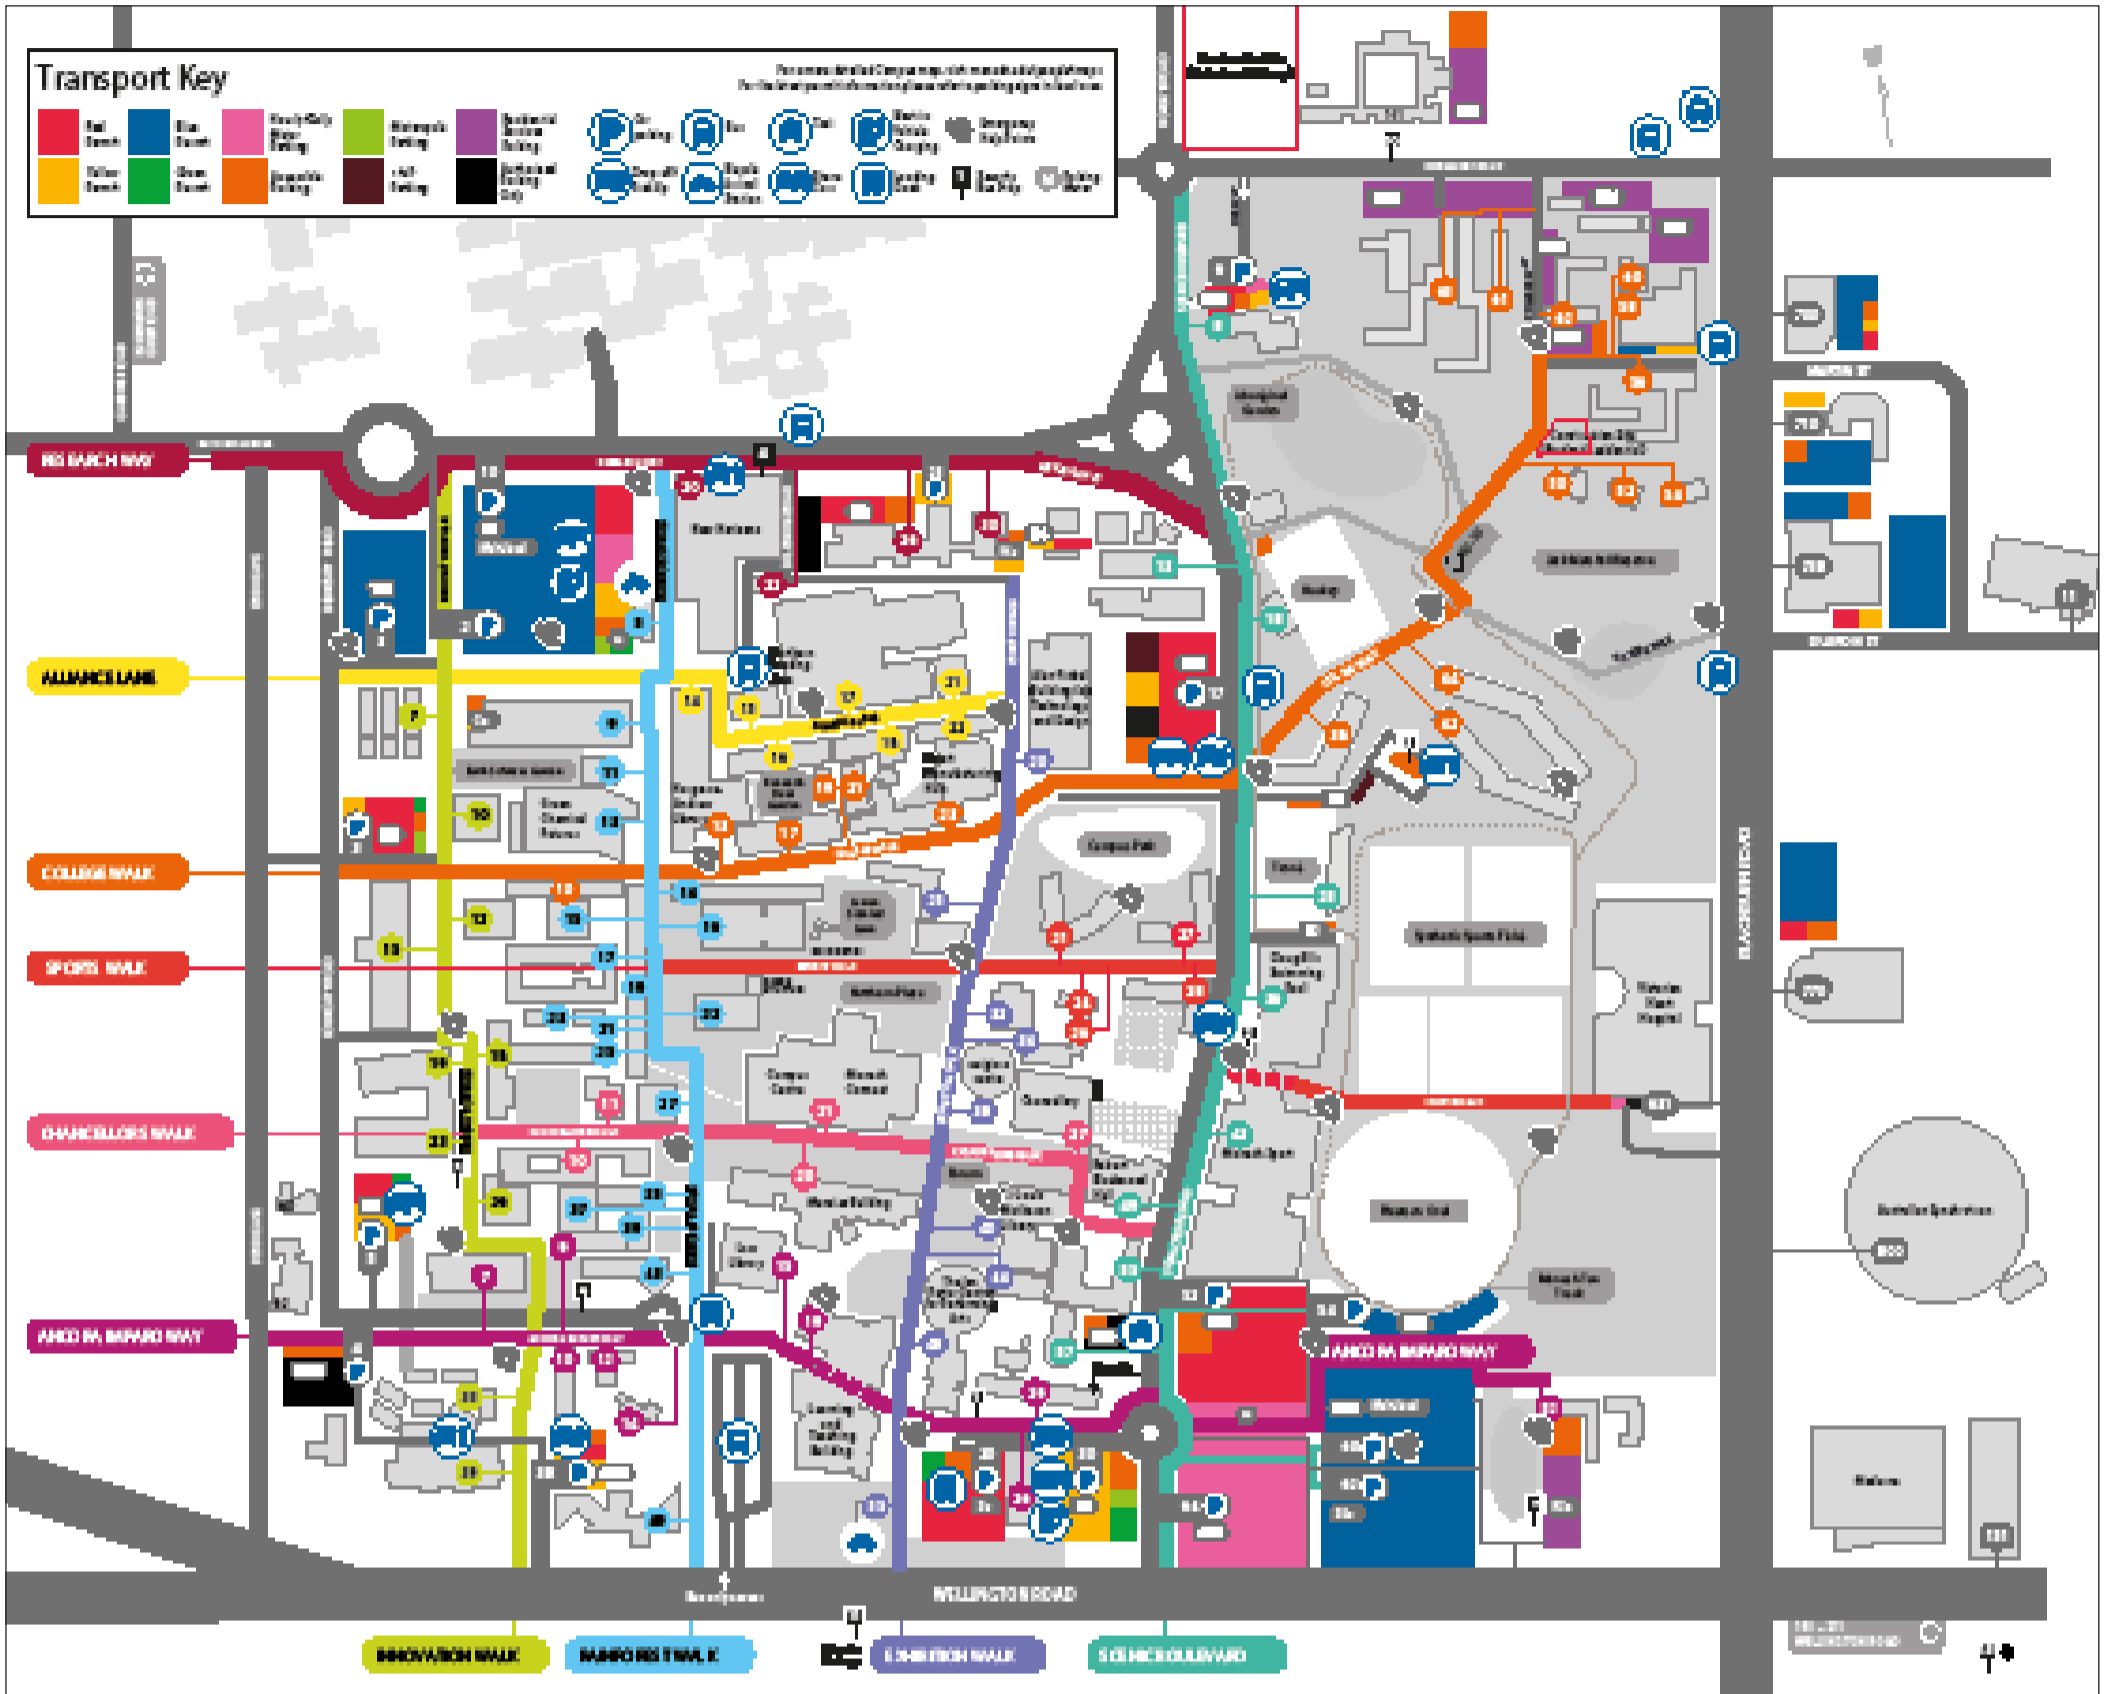

Monash University Clayton campus

Building/Department Name	Address
Administration A (3C)	34 Exhibition Walk
Administration B (3D)	26 Sports Walk
Administration C (3E)	24 Sports Walk
Alan Finkel Building for Technology and Design (94)	20 Exhibition Walk
Bioresource Processing Research Institute of Australia (BioPRIA) (59)	15 Alliance Lane
Biological Sciences (18)	25 Rainforest Walk
Biology (17)	18 Innovation Walk
Biology – First Year (22)	23 Rainforest Walk
Biomedical Learning and Teaching Building (93)	7 Ancora Imparo Way
Boiler House (38)	22 Research Way
Buildings and Property (40 & 56)	26 & 30 Research Way
Campus Centre (10)	21 Chancellors Walk
Central Science Block (19)	19 Rainforest Walk
CEVAW Yarrowonga Building (58)	10 Ancora Imparo Way
Chancellery (96)	27 Chancellors Walk
Chemistry (23)	17 Rainforest Walk
Doug Ellis Swimming Pool (1B)	36 Scenic Boulevard
Earth, Atmosphere & Environment (28)	9 Rainforest Walk
Education (92)	19 Ancora Imparo Way
Engineering 31 (31)	17 College Walk
Engineering 33 (33)	19 College Walk
Engineering 35 (35)	16 Alliance Lane
Engineering 36 (36)	18 Alliance Lane
Engineering 37 (37)	17 Alliance Lane
Engineering 60 (60)	23 College Walk
Engineering 69 (69)	22 Alliance Lane
Engineering 72 (72)	14 Alliance Lane
Grounds Workshop (57)	14 Scenic Boulevard
Green Chemical Futures (86)	13 Rainforest Walk
Hargrave-Andrew Library (30)	13 College Walk
Hockey Pavilion	18 Scenic Boulevard
The Ian Potter Centre for Performing Arts (7): Alexander Theatre, Sound Gallery and Jazz Club	48 Exhibition Walk
Information Technology (63)	25 Exhibition Walk
Institute of Vector-Borne Disease (53)	12 Innovation Walk
Japanese Studies Centre (54)	12 Ancora Imparo Way
Jock Marshall Reserve Education Centre (42C)	50 College Walk
Jock Marshall Reserve Environmental Laboratories (42)	52 College Walk
John Monash Science School (84)	39 Innovation Walk
Law Building and Library (12)	15 Ancora Imparo Way
Learning and Teaching Building (92)	19 Ancora Imparo Way
Mathematics (28)	9 Rainforest Walk
Medicine A (13A)	37 Rainforest Walk
Medicine B (13B)	39 Rainforest Walk