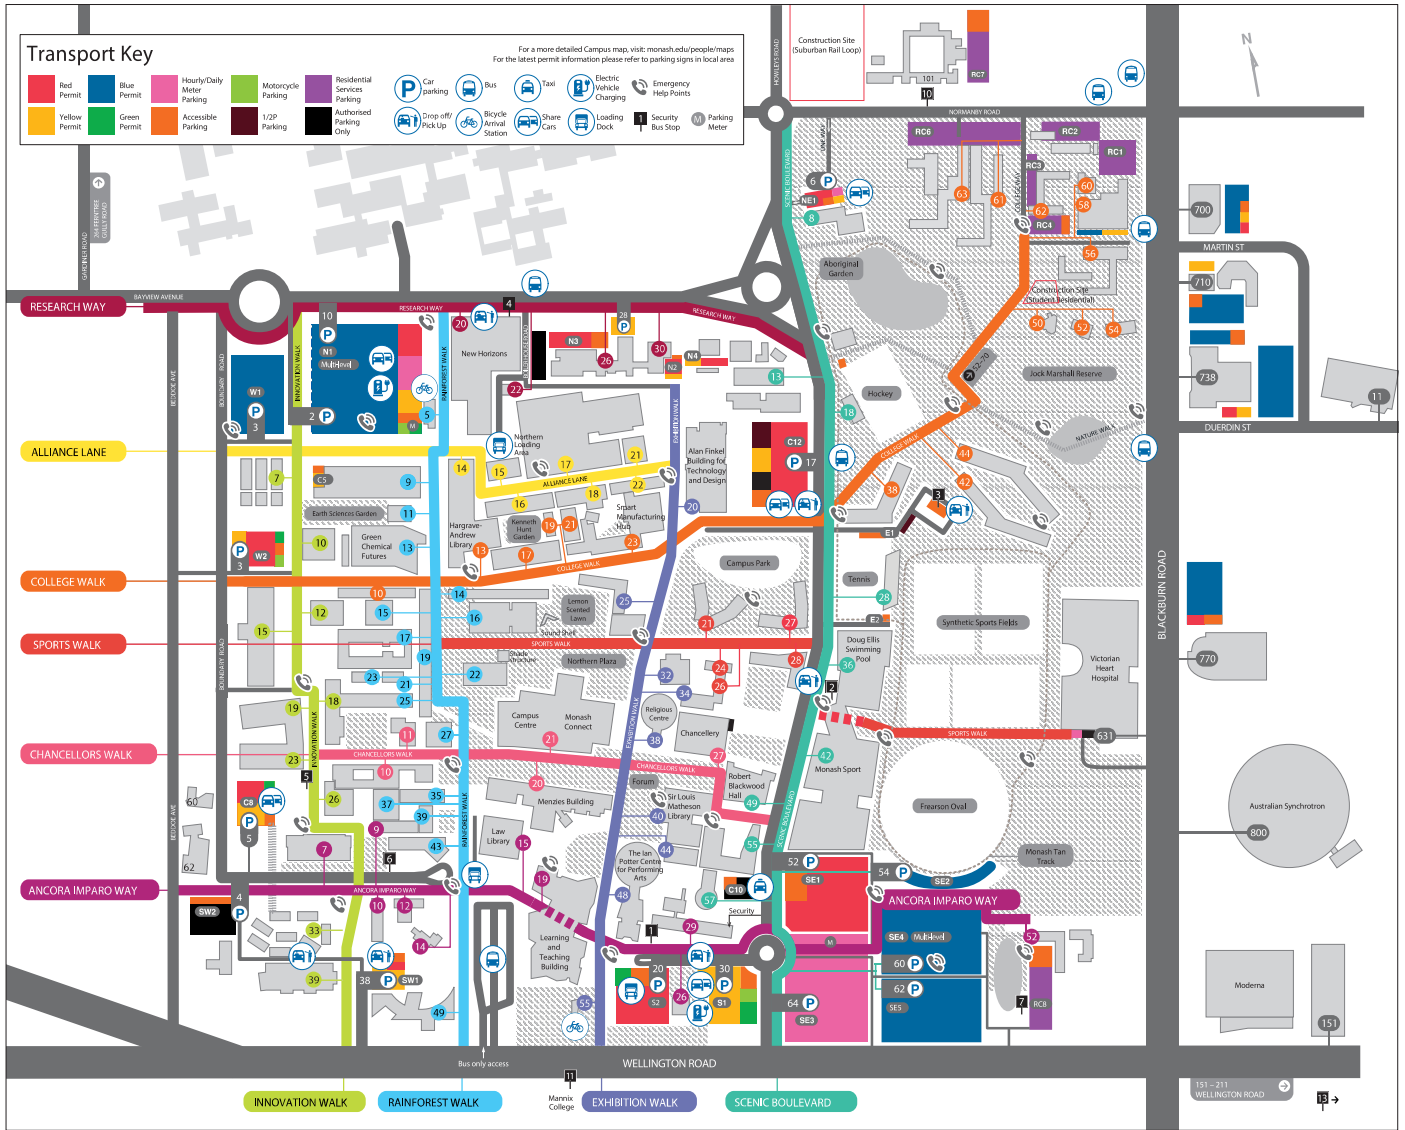

Monash University Clayton campus

Building/Department Name	Address	Address	Address	Address	Address
Administration A (3C)	34 Exhibition Walk	Medicine C (13C)	10 Chancellors Walk	Residences	42 College Walk
Administration B (3D)	26 Sports Walk	Medicine D (13D)	35 Rainforest Walk	Briggs Hall (85B)	21 Sports Walk
Administration C (3E)	24 Sports Walk	Medicine E (13E)	9 Ancora Imparo Way	Campbell Hall (89)	56 College Walk
Alan Finkel Building for Technology and Design (94)	20 Exhibition Walk	Medicine F (13F)	26 Innovation Walk	Deakin Hall (48)	62 College Walk
Bioresource Processing Research Institute of Australia (BiOPRIA) (59)	15 Alliance Lane	Medicine Manufacturing	800 Blackburn Road	Farrer Hall (45)	27 Sports Walk
Biological Sciences (18)	25 Rainforest Walk	Innovation Centre (IMIC) (221A)	43 Rainforest Walk	Holman Hall (88)	60 College Walk
Biology (17)	18 Innovation Walk	Medicine, Nursing and Health Sciences Offices (G4)	151 Wellington Road	Howitt Hall (46)	44 College Walk
Biology – First Year (22)	23 Rainforest Walk	Melbourne Centre for Nanofabrication (222)	20 Chancellors Walk	Jackomos Hall (85A)	28 Sports Walk
Biomedical Learning and Teaching Building (93)	7 Ancora Imparo Way	Menzies Building (11)	770 Blackburn Road	Logan Hall (90)	63 College Walk
Buildings and Property (40 & 56)	26 & 30 Research Way	Monash Biomedical Imaging (220)	10 Innovation Walk	Manx College (218)	58 College Walk
Campus Centre (10)	21 Chancellors Walk	Monash Centre for Electron Microscopy (81)	10 Innovation Walk	Monash University Accommodation (MUJ) (47)	63 College Walk
Central Science Block (19)	19 Rainforest Walk	Monash Children's Centre Co-op (162)	62 Beddoe Avenue	Richardson Hall (43)	61 College Walk
CEVAW Yarrowonga Building (58)	10 Ancora Imparo Way	Monash Club (50)	32 Exhibition Walk	Roberts Hall (44)	52 Ancora Imparo Way
Chancellery (96)	27 Chancellors Walk	Monash Community Family Co-operative (219C)	11 Duerdin Street	South East Flats (49)	38 College Walk
Chemistry (23)	17 Rainforest Walk	Monash House (65)	14 Ancora Imparo Way	Turner Hall (87)	5 Rainforest Walk
Doug Ellis Swimming Pool (15)	36 Scenic Boulevard	Monash HR (including Staff Training) (226)	211 Wellington Road	Southern Bicycle Arrival Station (91)	55 Exhibition Walk
Earth, Atmosphere & Environment (28)	9 Rainforest Walk	Monash Law Clinic (160)	60 Beddoe Avenue	Public Transport	Address
Education (92)	19 Ancora Imparo Way	Monash Medical School (73)	49 Rainforest Walk	Bus Interchange	Address
Engineering 31 (31)	17 College Walk	Monash Sport (1)	42 Scenic Boulevard	Share Cars	Address
Engineering 33 (33)	19 College Walk	Monash Sustainable Development Institute (74)	8 Scenic Boulevard	Flexicar Bays (RC4)	58 College Walk
Engineering 35 (35)	16 Alliance Lane	Monash University Accident Research Centre (70)	21 Alliance Lane	Flexicar Bays (C12)	17 Scenic Boulevard
Engineering 36 (36)	18 Alliance Lane	Monash University Business Park (201)	680 Blackburn Road	GoGet	10 Research Way
Engineering 37 (37)	17 Alliance Lane	Monash University Business Park (202)	710 Blackburn Road	GoGet	30 Ancora Imparo Way
Engineering 60 (60)	23 College Walk	Monash University Business Park (203)	700 Blackburn Road	GoGet	5 Ancora Imparo Way
Engineering 69 (69)	22 Alliance Lane	Monash University Business Park (205)	738 Blackburn Road	Loading Docks	Address
Engineering 72 (72)	14 Alliance Lane	Monash Velos Accelerator	770 Blackburn Road	Menzies Loading Dock (enter via Innovation Walk)	Rear of 15 Ancora Imparo Way
Engineering 72 (72)	14 Alliance Lane	MPavilion 2017 at Monash University (97)	26 Ancora Imparo Way	Northern Loading Area	Boiler House Road
Grounds Workshop (57)	14 Scenic Boulevard	New Horizons (62)	20 Research Way	S2 Carpark (3.6m clearance)	Boiler House Road
Green Chemical Futures (86)	13 Rainforest Walk	Northern Pavilion	28 Scenic Boulevard		
Hargrave-Andrew Library (30)	13 College Walk	Performing Arts (68)	58 Scenic Boulevard		
Hockey Pavilion	18 Scenic Boulevard	Physics (27)	10 College Walk		
The Ian Potter Centre for Performing Arts (7)	48 Exhibition Walk	Plant Sciences Complex (42A, 42B)	54 College Walk		
Alexander Theatre, Sound Gallery and Jazz Club	48 Exhibition Walk	Religious Centre (9)	38 Exhibition Walk		
Information Technology (63)	12 Innovation Walk	Robert Blackwood Hall (2)	49 Scenic Boulevard		
Institute of Vector-Borne Disease (53)	12 Ancora Imparo Way	Science and Information Technology (26)	14 Rainforest Walk		
Japanese Studies Centre (54)	12 Ancora Imparo Way	Science Instrumentation and Technology Development Platform (40)	26 Research Way		
Jock Marshall Reserve	50 College Walk	Security (6) - enter via Scenic Boulevard	29 Ancora Imparo Way		
Education Centre (42C)	50 College Walk	Sir Louis Matheson Library (4)	40 Exhibition Walk		
Jock Marshall Reserve	50 College Walk	Sir Louis Matheson Library Annex (67)	44 Exhibition Walk		
Environmental Laboratories (42)	52 College Walk	STRIP1 Monash Biotechnology (75)	15 Innovation Walk		
John Monash Science School (84)	39 Exhibition Walk	STRIP2 School of Biomedical Sciences (76)	19 Innovation Walk		
Law Building and Library (12)	15 Ancora Imparo Way	STRIP3 School of Biomedical Sciences (77)	23 Innovation Walk		
Learning and Teaching Building (92)	19 Ancora Imparo Way	Smart Manufacturing Hub (60)	23 College Walk		
Mathematics (28)	9 Rainforest Walk	Victorian Heart Hospital	631 Blackburn Road		
Medicine A (13A)	37 Rainforest Walk	William Cooper Institute (6)	29 Ancora Imparo Way		
Medicine B (13B)	39 Rainforest Walk				