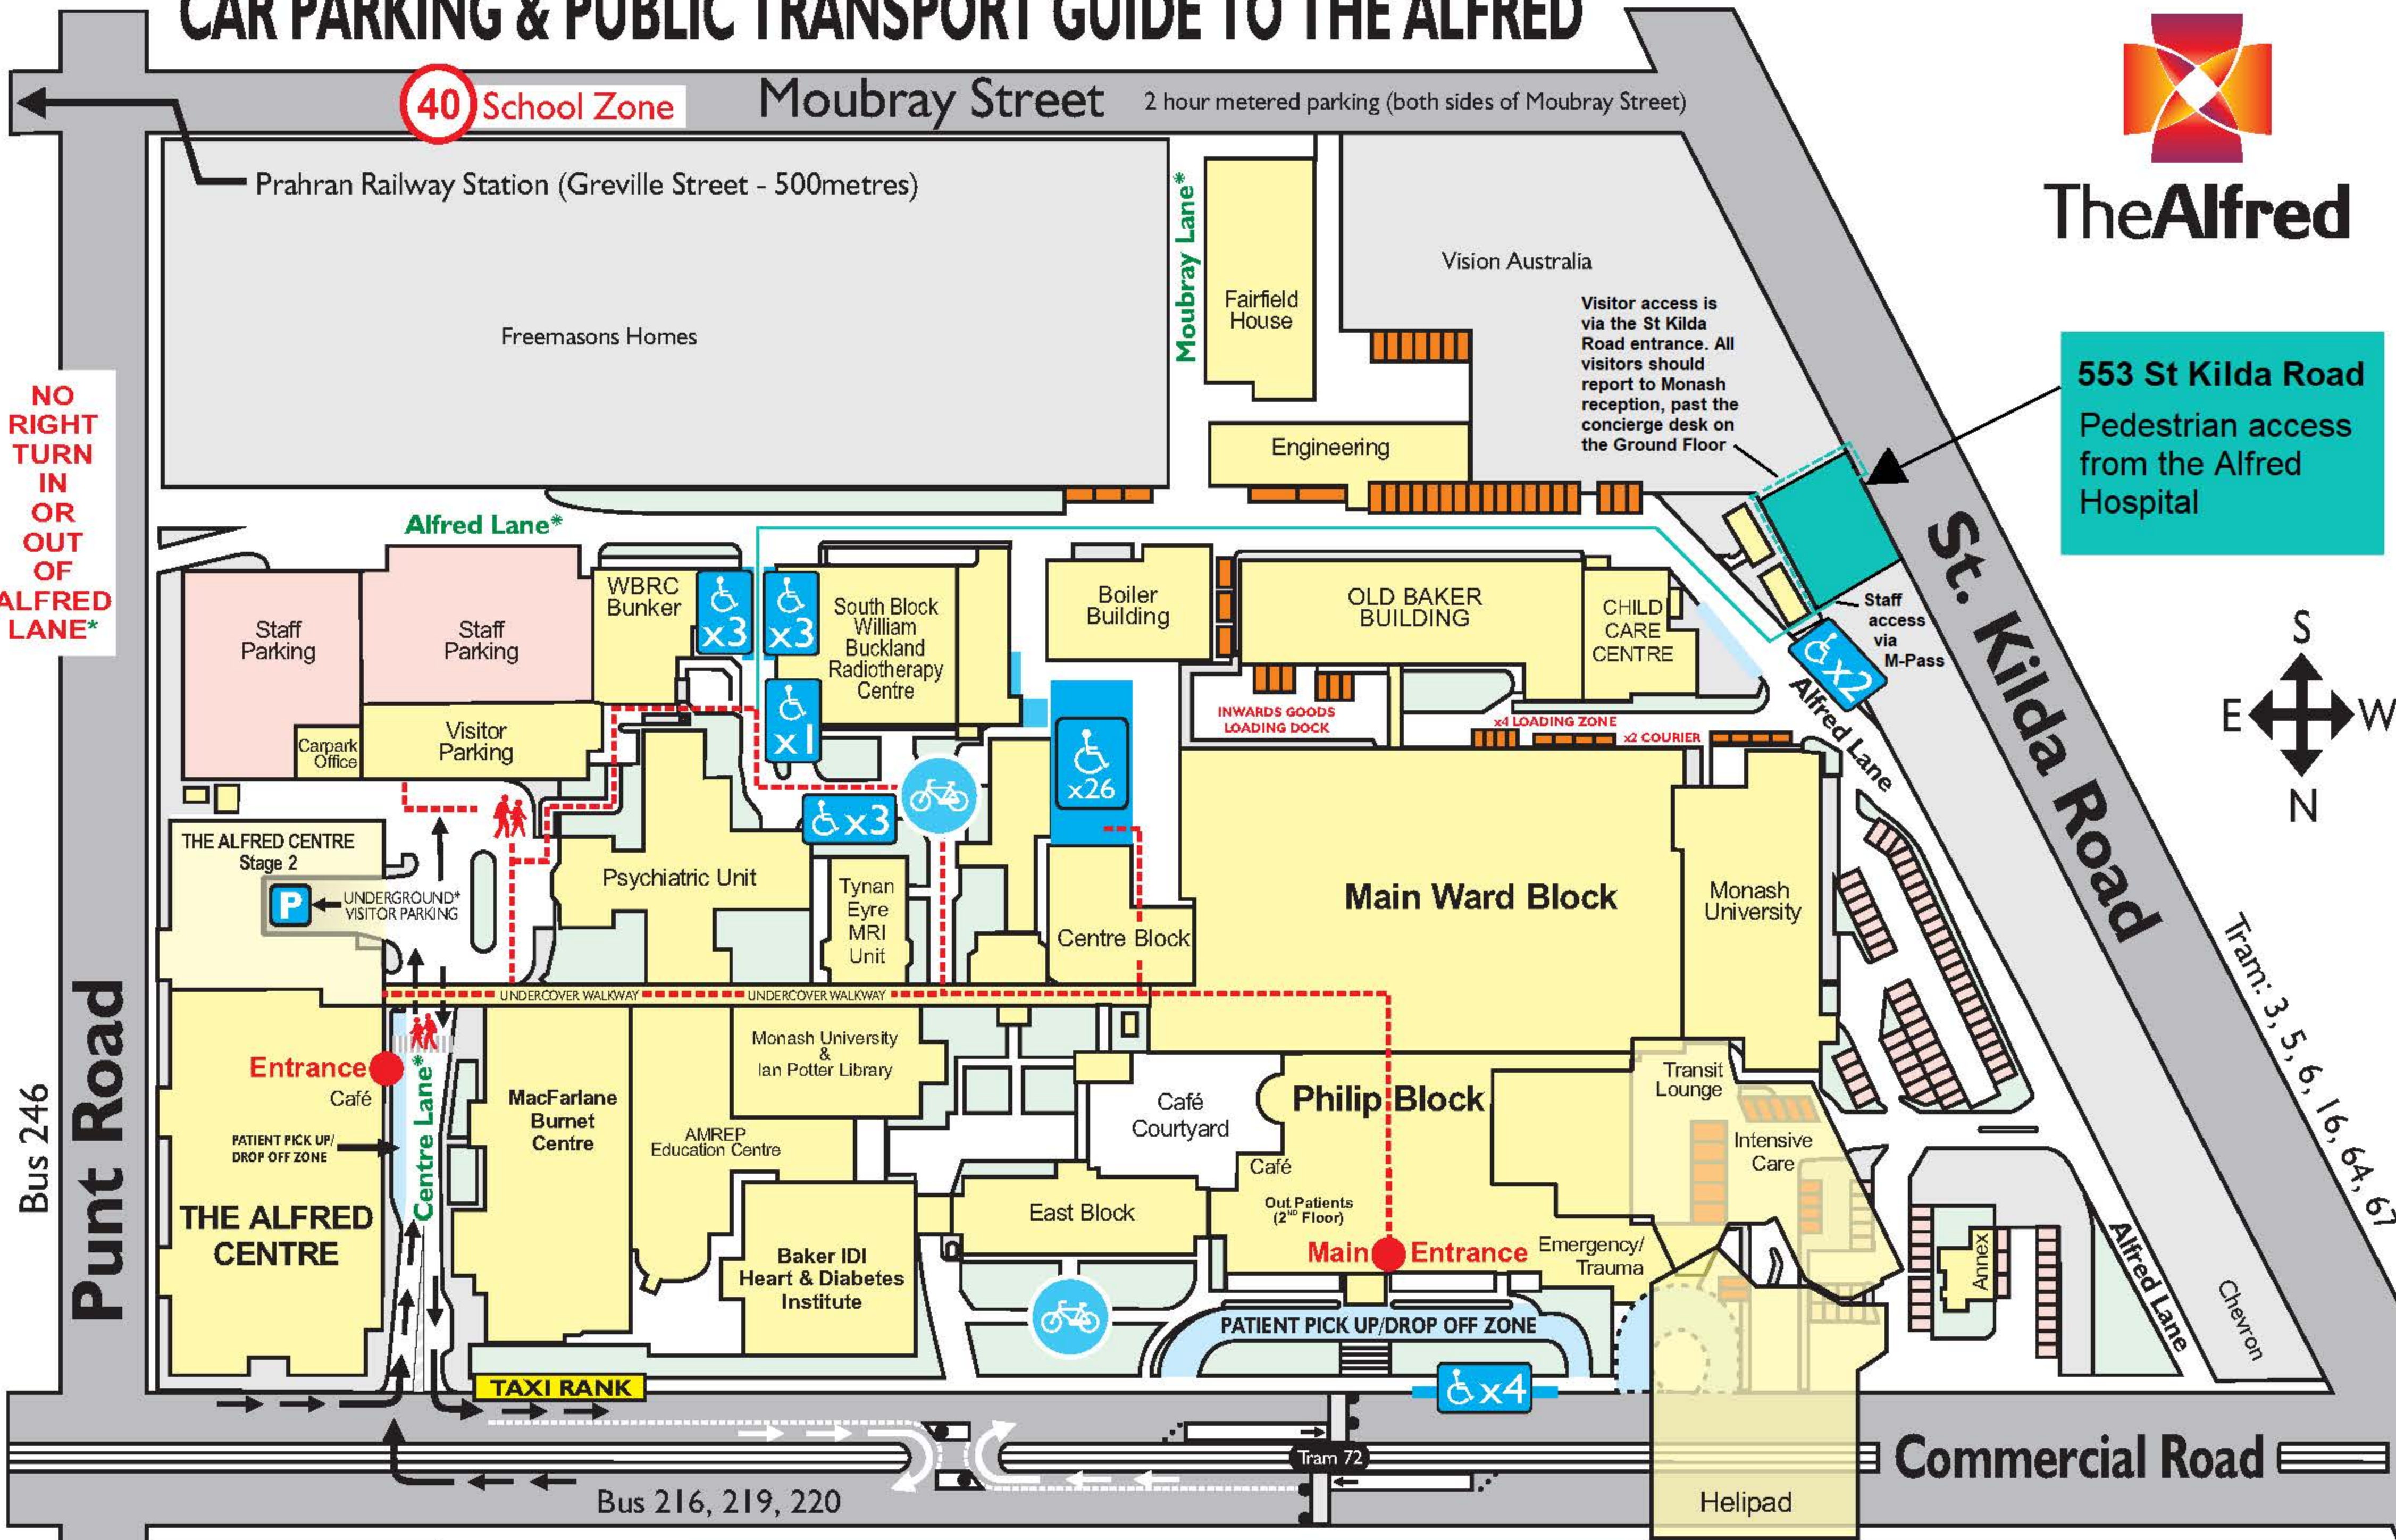

CAR PARKING & PUBLIC TRANSPORT GUIDE TO THE ALFRED

The Alfred

NO RIGHT TURN IN OR OUT OF ALFRED LANE*

Melway 58 B5
NOT TO SCALE
* New street names

* x16 UNDERGROUND DISABLED PARKING BAYS (Visitors Rates Apply) 

To find out more about changes in car parking arrangements at The Alfred visit The Alfred website at www.alfred.org.au or call (03) 9076 2000