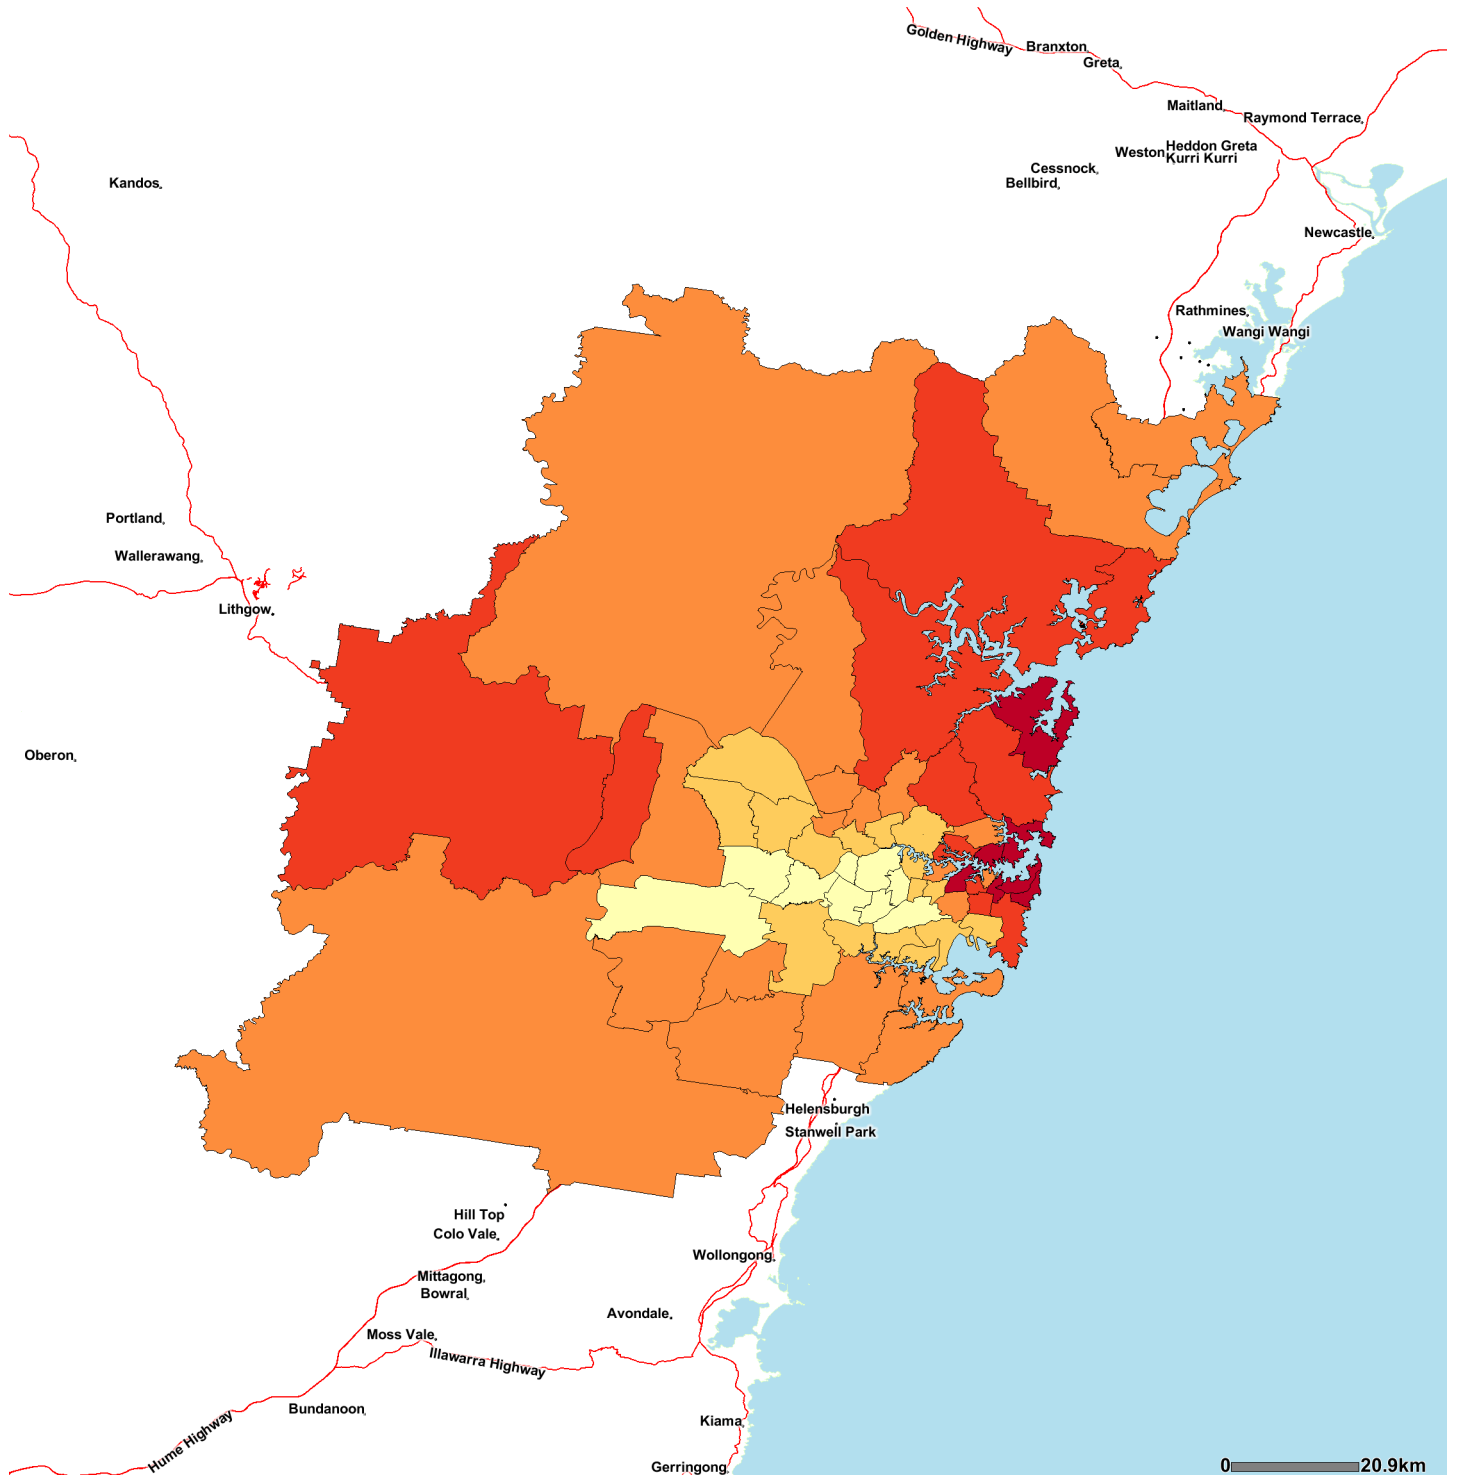

People born in North-West Europe

As a percentage of the total population
 Based on Place of Usual Residence, 2006
 Sydney (Statistical Division) by Statistical Local Area

0 20.9km