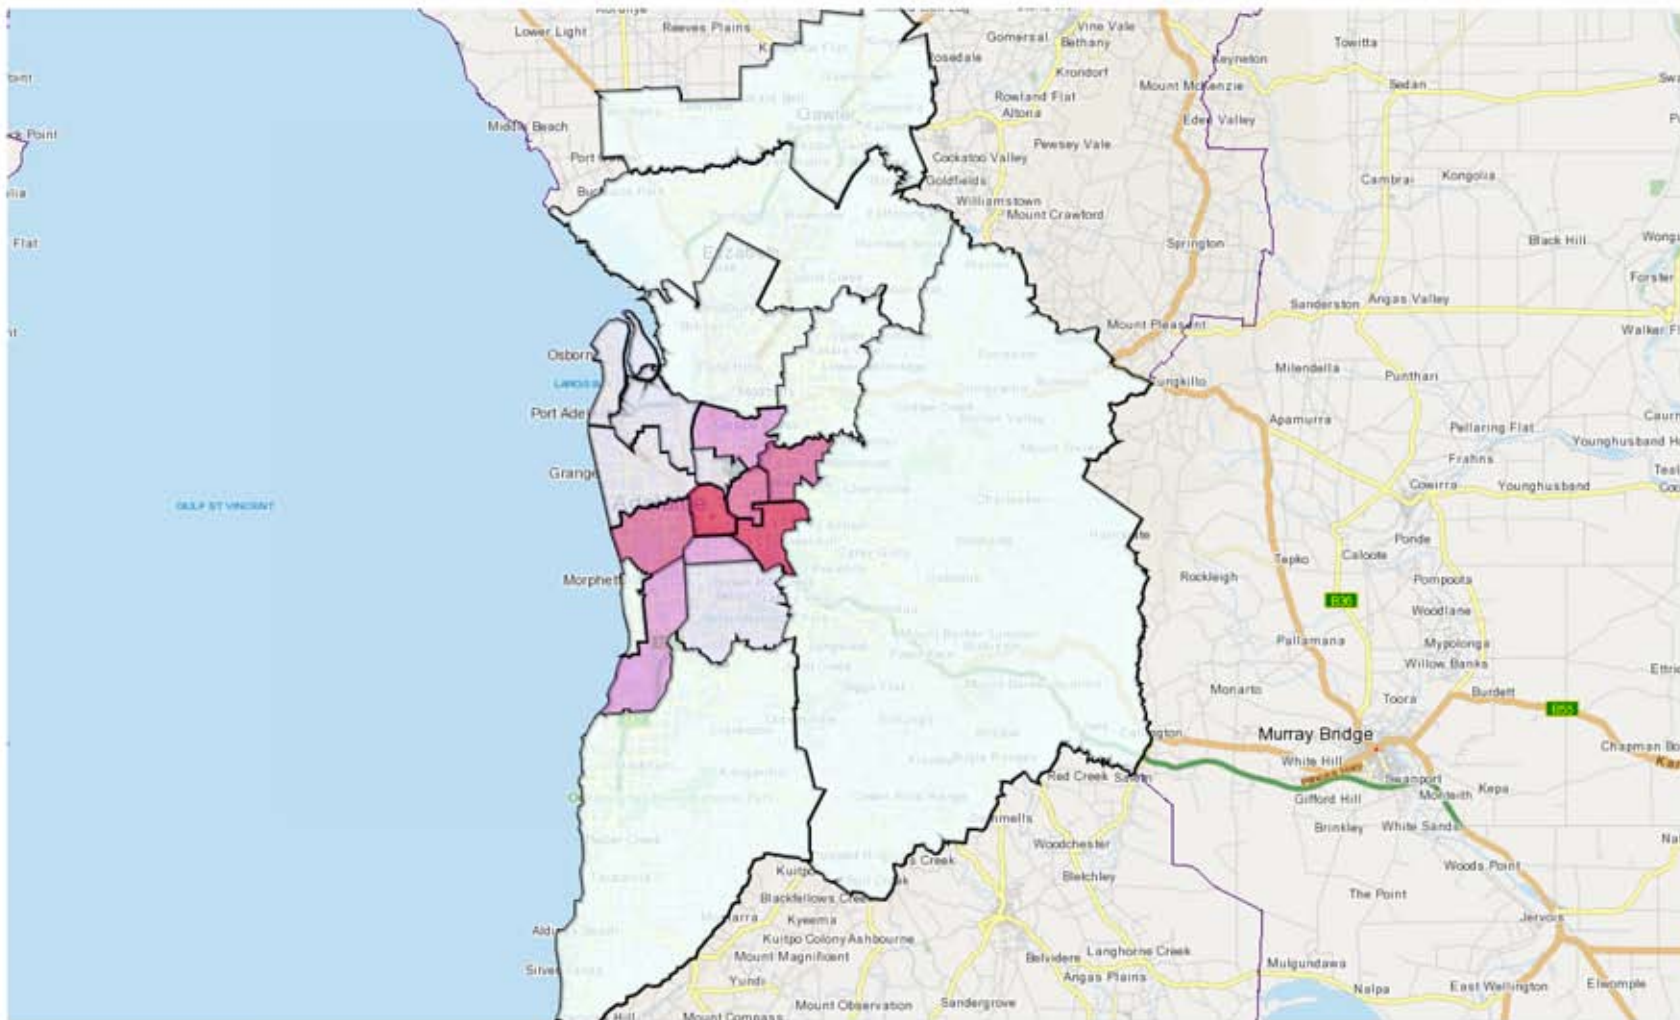

PEOPLE BORN IN NORTH-EAST ASIA, ADELAIDE 2011

Counting: Percentage of Total Population, Place of Usual Residence in SA3 Statistical Areas

This product uses a generalised version of ABS geographic boundaries. This removes some of the detail in the boundaries including very small islands and reduces the file size which enables the application to run more efficiently. More information on this is available in the TableBuilder Manual. The exact ASGS and ASGC boundaries are available from the ABS Statistical Geography Portal, www.abs.gov.au/geography