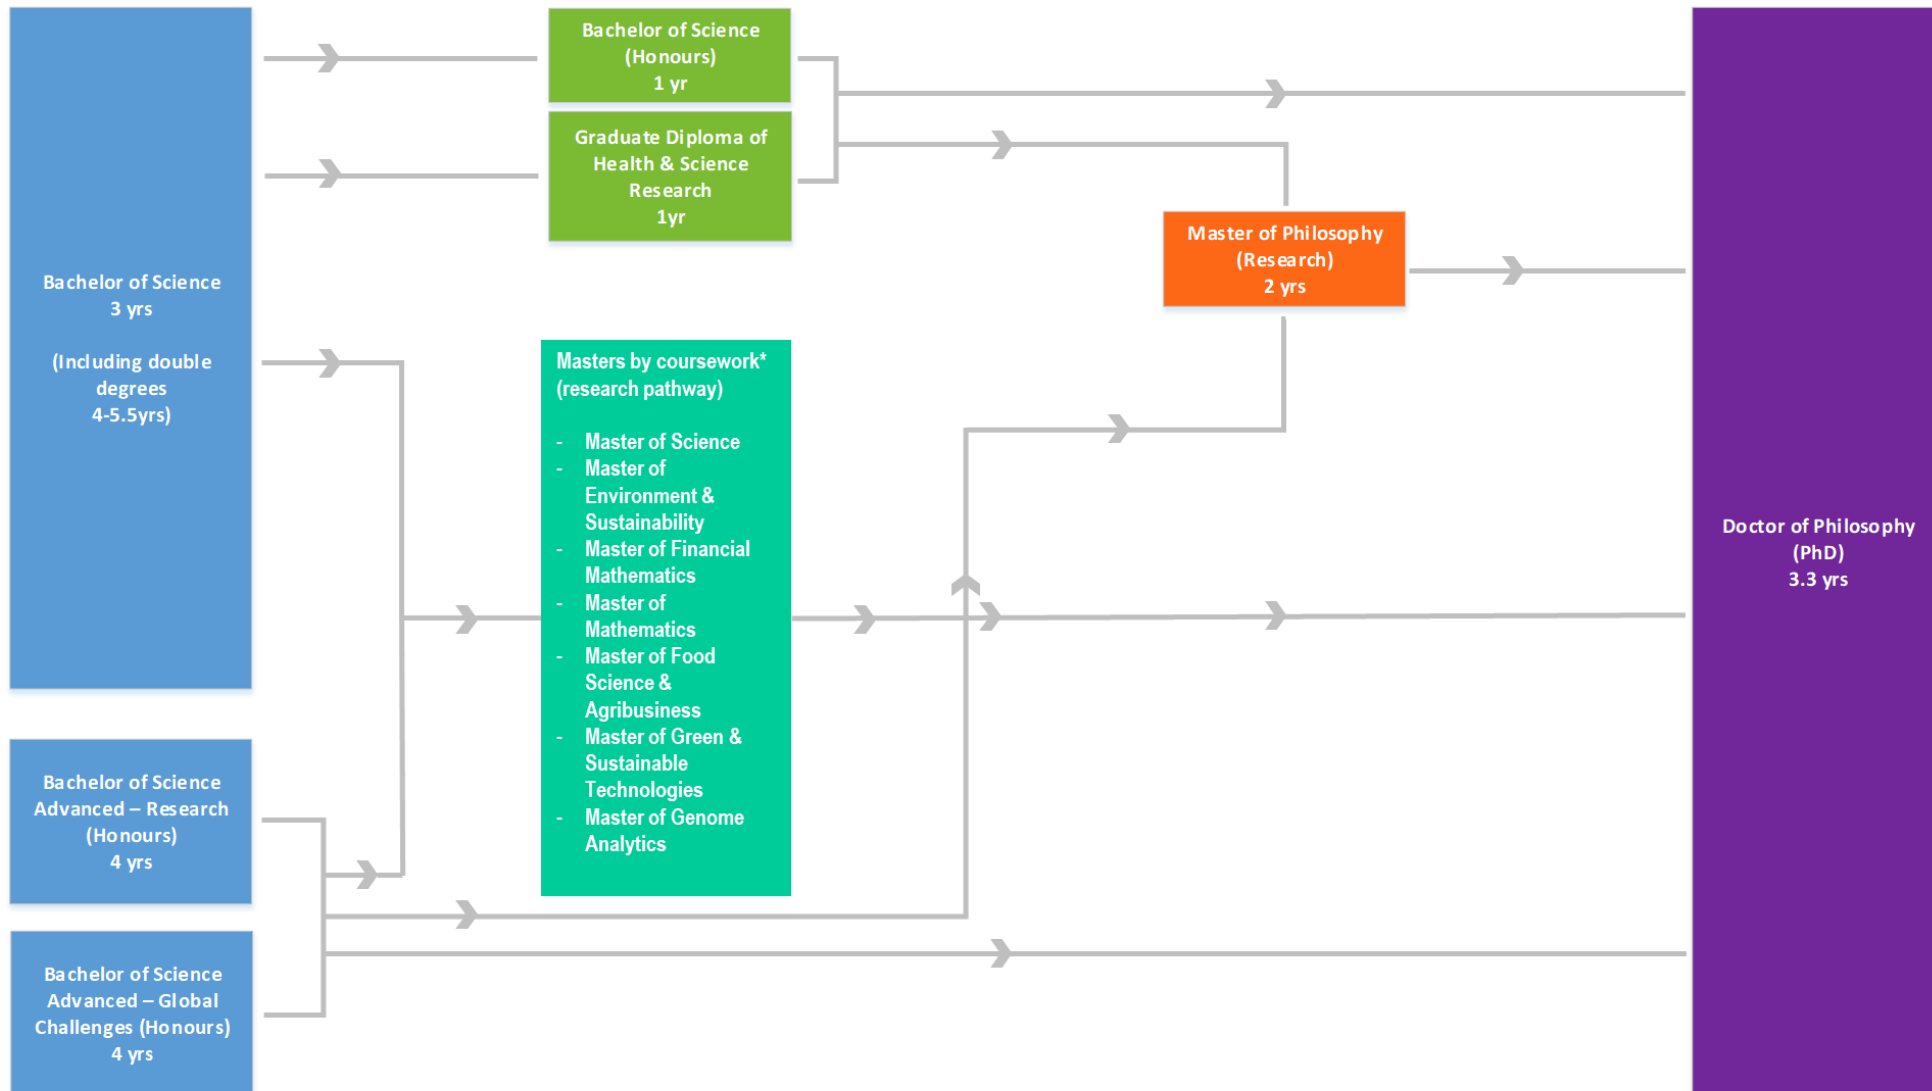

Monash Science PhD Pathways

*Duration 1-2 years depending on academic background