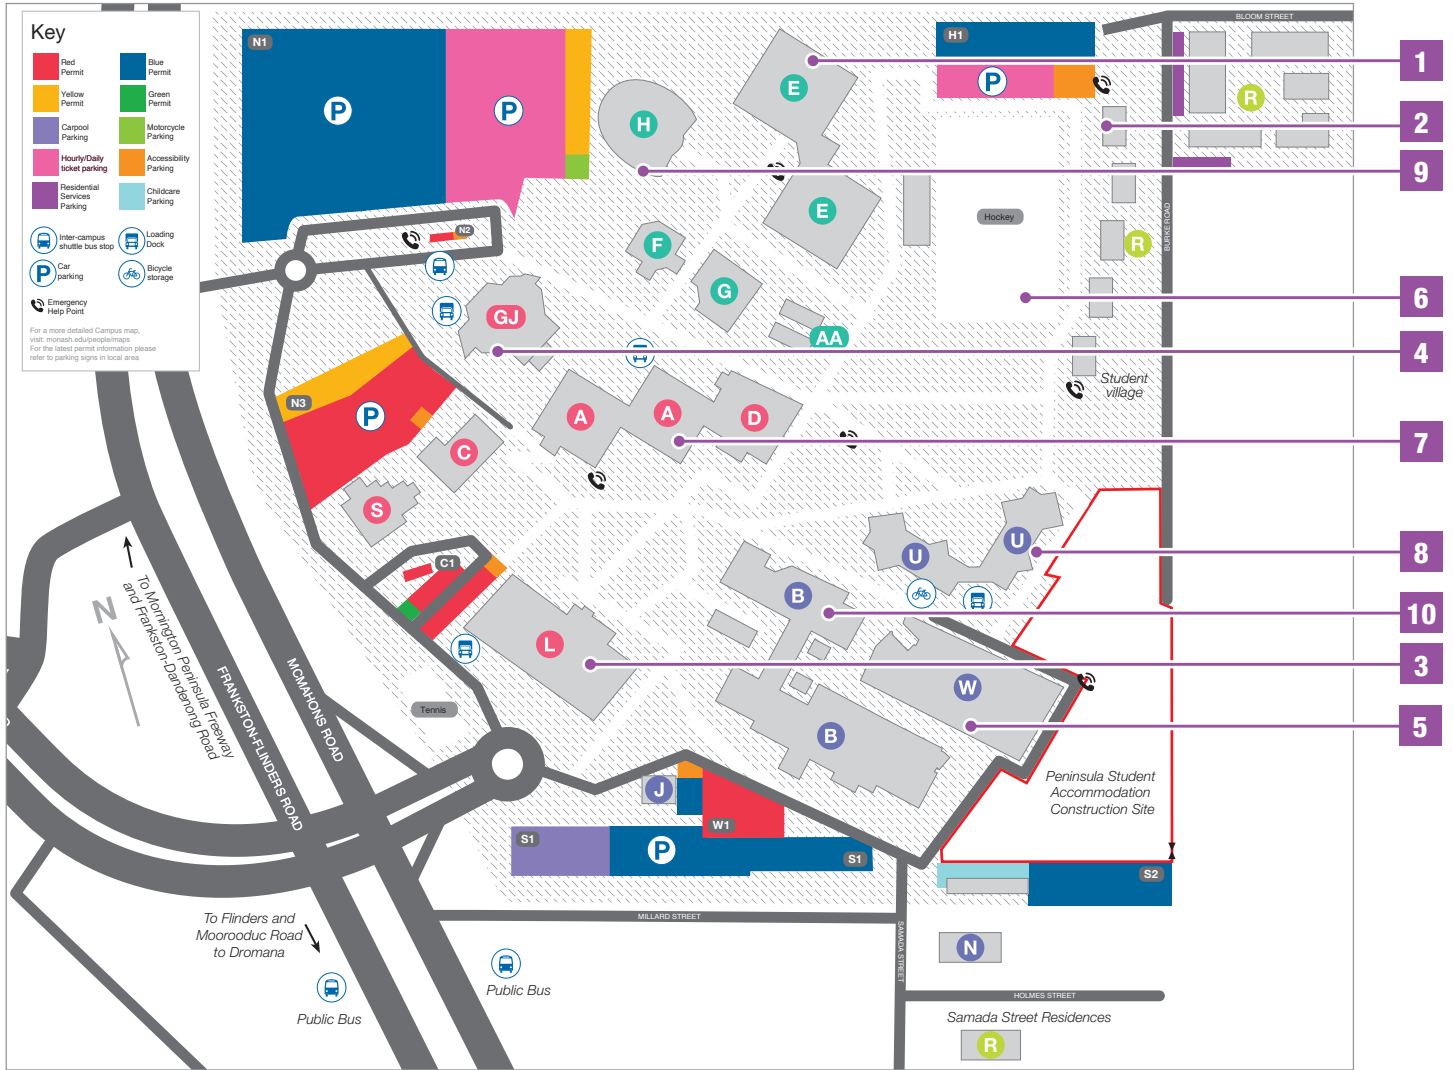

# SELF GUIDED TOUR

## PENINSULA CAMPUS

### Parking

North 1 car park	N1
North 2 car park	N2
North 3 car park	N3
Administration car park	C1
South 1 car park	S1
South 2 car park	S2
West car park	W1
Hockey car park	H1

Occupational Therapy	G ●
Physiotherapy	B ●
School of Primary and Allied Health Care	G ●
Seahorse Tavern	U ●
Security	C ●
Struan Postgraduate Centre	S ●
Student Residences	R ●
Student Union	U ●
Upperdeck Café	U ●
Wimmera Early Learning Centre	1A Holmes Street
Workshop/maintenance	J ●