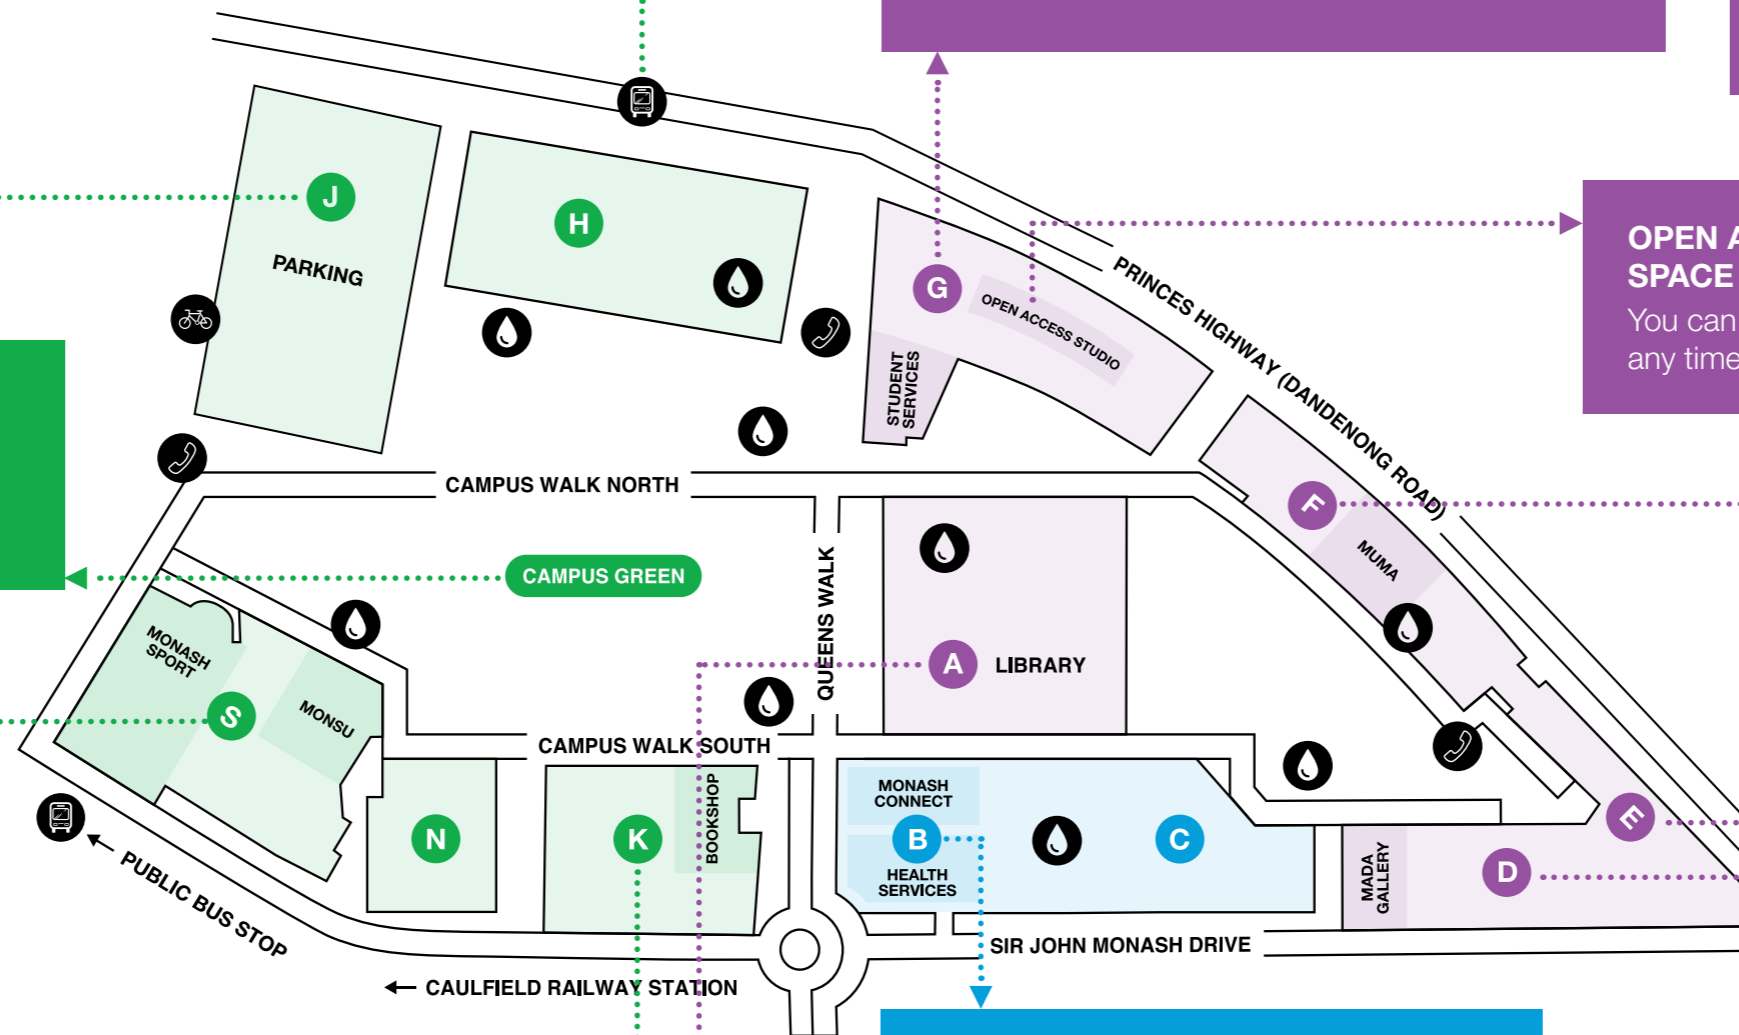

GETTING TO KNOW THE CAULFIELD CAMPUS

CAMPUS SHUTTLE BUS

A free shuttle bus runs between Caulfield and Clayton Campus from Mon-Fri during the academic year.

PARKING SECURE BIKE PARKING

CAMPUS GREEN

- Large TV screen
- Live music and other events
- A place to sit and enjoy lunch

MONASH SPORT (GROUND)

- Equipment hire
- Gym and change rooms

MONSU - MONASH STUDENT UNION (LEVEL 2)

- Printing - Large format
- Student Rights
- Queer Lounge
- Indigenous Students' Lounge
- MONSU - Clubs and Societies
- Lost property

BOOKSTORE (LEVEL 2)

- Art supplies
- Monash Clothing

FOOD COURT (GROUND)

- Graze on the Green

LIBRARY

- Learning Skills Advisers
- Meeting rooms
- Study space

FACULTY STUDENT SERVICES (LEVEL 1)

DLAB - DIGITAL FABRICATION STUDENT WORKSHOP

MADA ART FORUM:

- Every Wednesday during semester artists, designers and architects give presentations.

MUMA - MONASH UNIVERSITY MUSEUM OF ART

- MUMA is Monash's very own art gallery, holding exhibitions from national and international artists as well as regular talks. Check it out during your lunch break or between classes for inspiration.

OPEN ACCESS STUDIO SPACE (LEVEL 1)

You can use this space at any time.

WOOD AND METAL STUDENT WORKSHOPS

MADA GALLERY AND INTERMISSION GALLERY

INDIGENOUS CENTRE - WOMINJEKA DJEEMBANA

HOW TO FIND A ROOM ON CAULFIELD CAMPUS

For example Room G2.19 is: Building G, Level 2, Room 19

MONASH CONNECT

- Student ID cards/M Pass
- Travel concessions
- Academic Transcripts + Official Student Letters
- Fees and student visa information
- Course and enrolment advice
- Financial support
- Career Connect

HEALTH SERVICES (GROUND)

- Medical team - bulk & direct billing* for students
- Counselling and psychology services