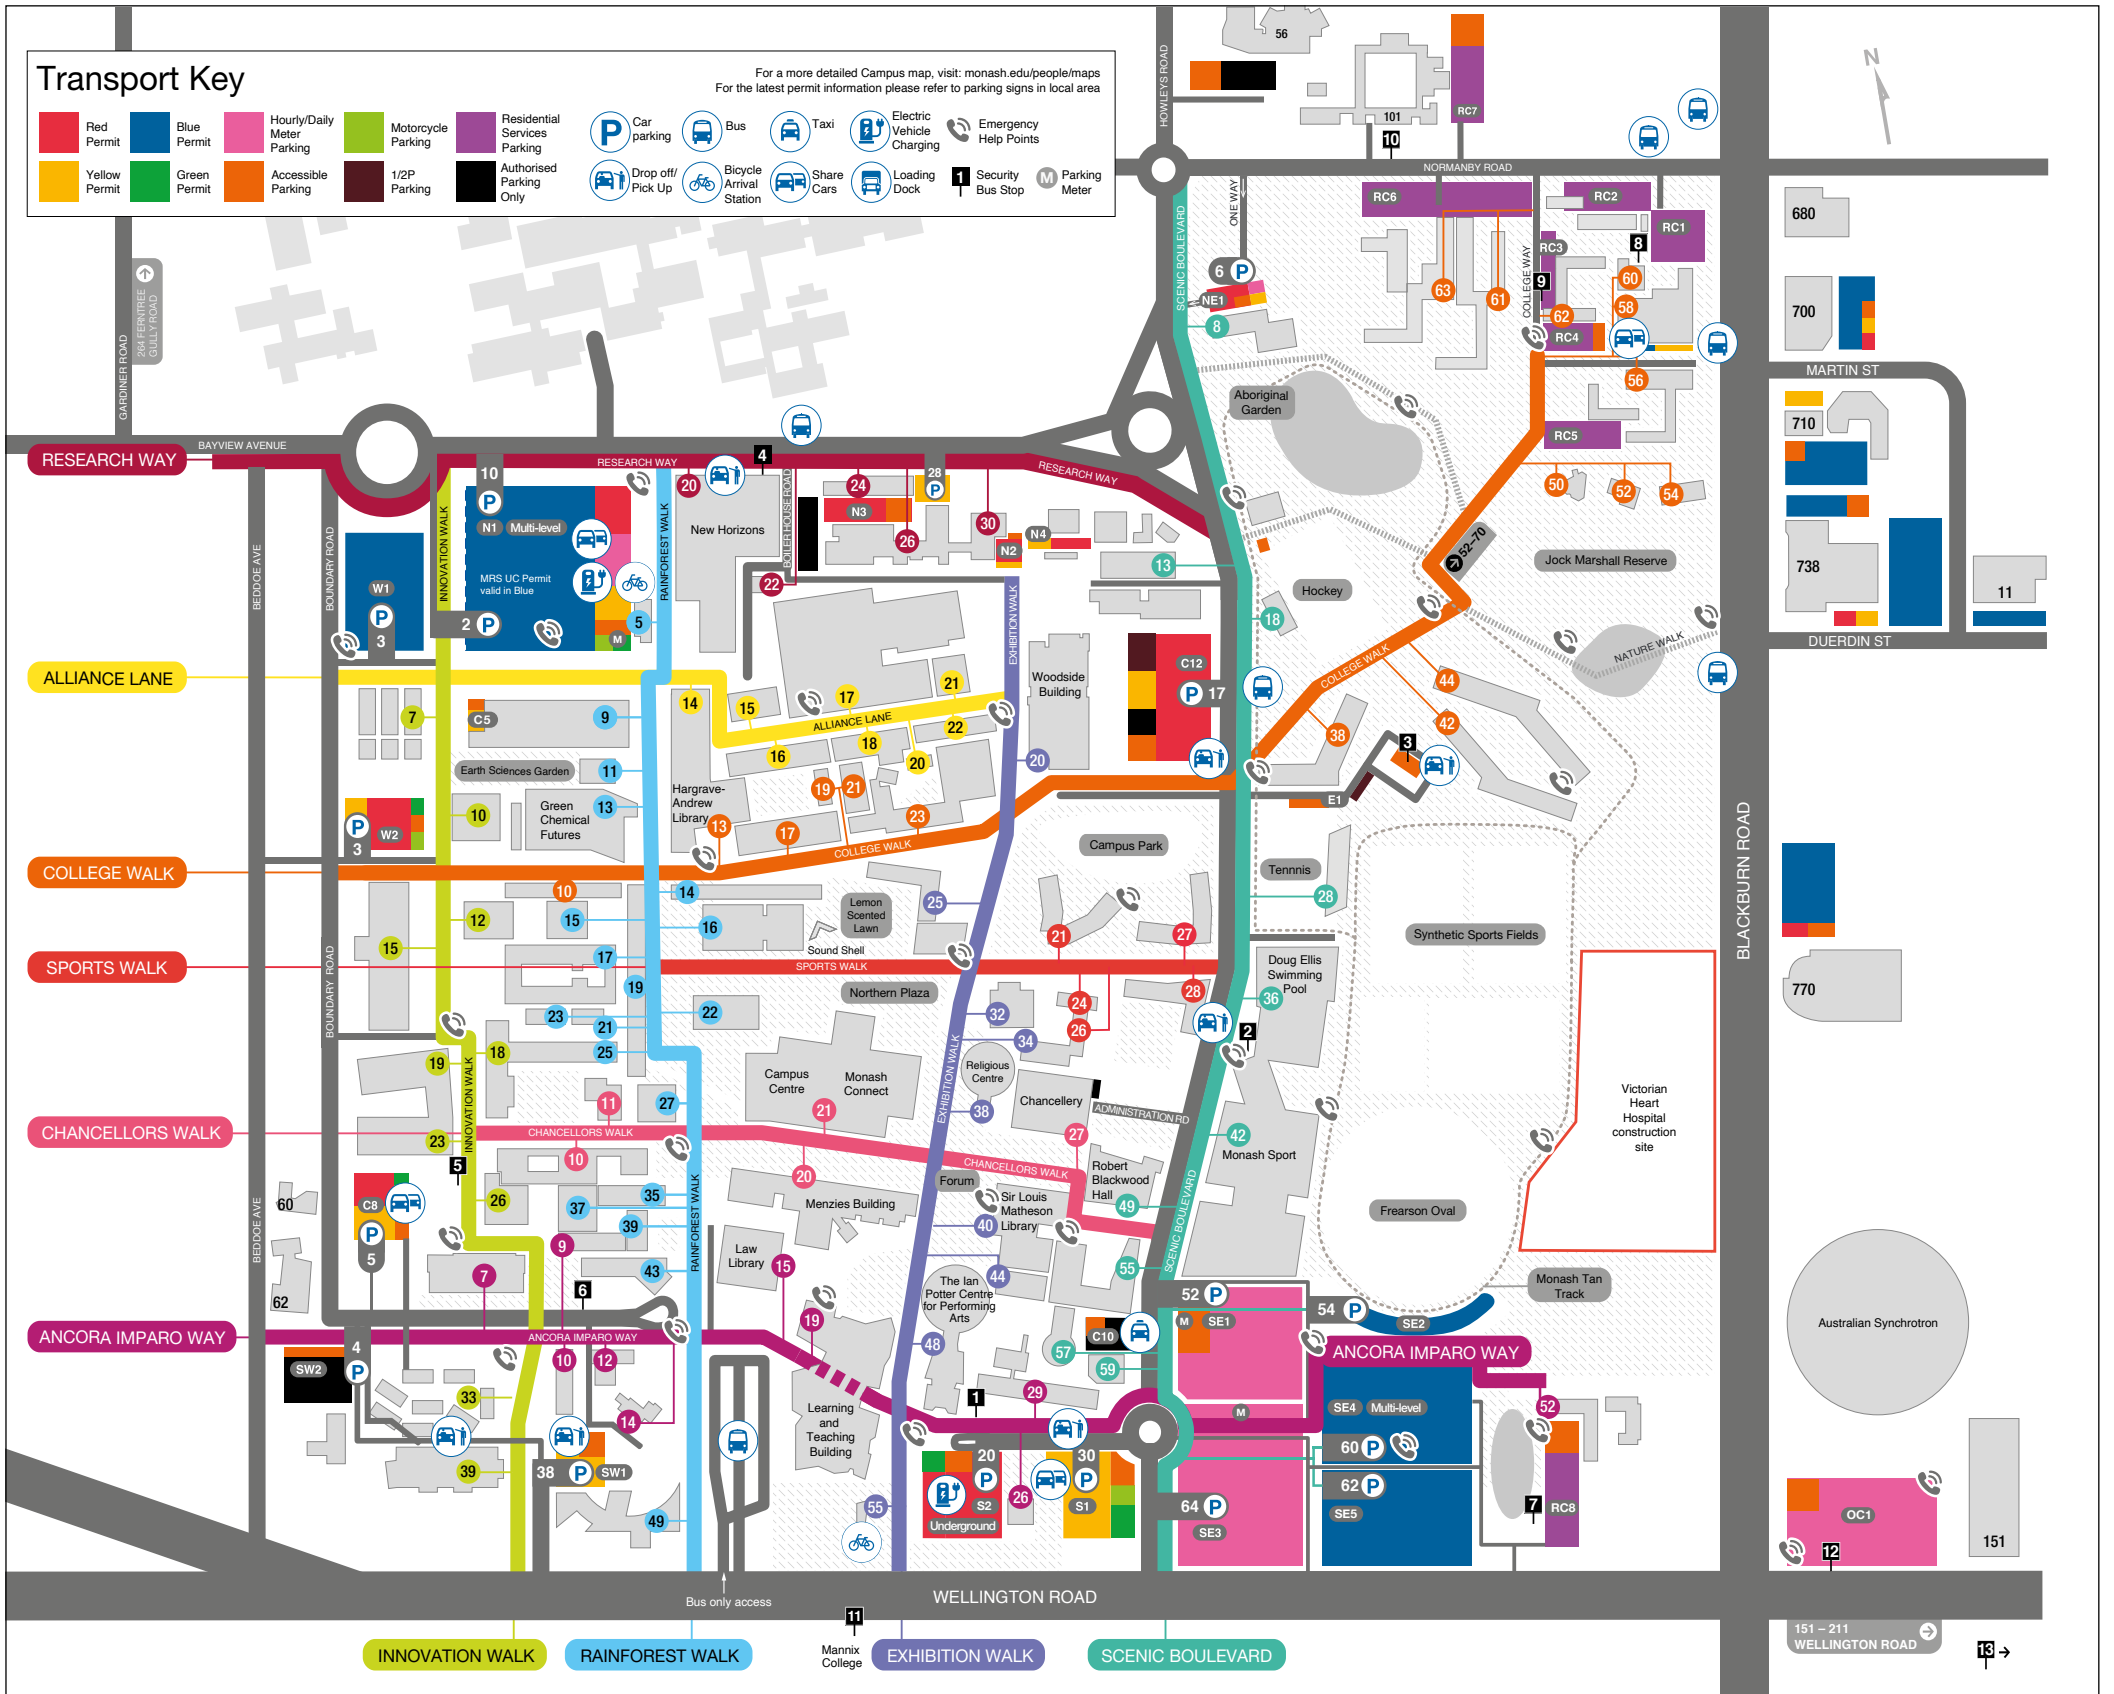

# Monash University Clayton campus

Parking	Address
<b>North-West Car Parks</b> (enter via Gardiner Road and Bayview Avenue)	
Central Five (C5)	4 Innovation Walk
North One Multi-level – Ground level (N1)	10 Research Way
North One Multi-level – Upper levels (N1)	2 Innovation Walk
North Two (N2)	30 Research Way
North Three (N3)	28 Research Way
West One (W1)	3 Alliance Lane
West Two (W2)	3 College Walk
<b>South-West Car Parks</b>	
Central Eight (C8)	5 Ancora Imparo Way
South-west One (SW1)	38 Innovation Walk
South-west Two (SW2)	4 Ancora Imparo Way
<b>North-East Car Parks</b> (enter via Howleys Road and Normanby Road)	
Central Twelve (C12)	17 Scenic Boulevard
East One (E1)	Scenic Boulevard
North Four (N4)	32 Research Way
North-east One (NE1)	6 Scenic Boulevard
North-east Two (NE2)	Residential Carpark 6
North-east Three (NE3)	Residential Carpark 7
North-east Four (NE4)	Residential Carpark 3
North-east Five (NE5)	Residential Carpark 2
North-east Six (NE6)	Residential Carpark 1
North-east Seven (NE7)	Residential Carpark 4
North-east Eight (NE8)	Residential Carpark 5
<b>South-East Car Parks</b> (enter via Wellington Road)	
Chancellery Underground (96)	Administration Road
South Two Underground (S2) (91)	20 Ancora Imparo Way
South One (S1)	30 Ancora Imparo Way
South-east One (SE1)	52 Scenic Boulevard
South-east Two (SE2)	54 Scenic Boulevard
South-east Three (SE3)	64 Scenic Boulevard
South-east Four Multi-level (SE4)	60 Scenic Boulevard
South-east Five (SE5)	62 Scenic Boulevard
South-east Six (SE6)	Residential Carpark 8
<b>Off-Campus Car Parks</b>	
Off-campus One (OC1)	Wellington Road/ Blackburn Road
<b>Drop-off/Pick-up Locations</b>	
North	outside 20 Research Way
C12 car park	17 Scenic Boulevard
E1 car park	outside 42 College Walk
East	Scenic Boulevard, outside 28 Sports Walk
South	30 Ancora Imparo Way
SW1 car park	38 Innovation Walk
<b>Taxis</b>	
Taxi Rank	outside 59 Scenic Boulevard