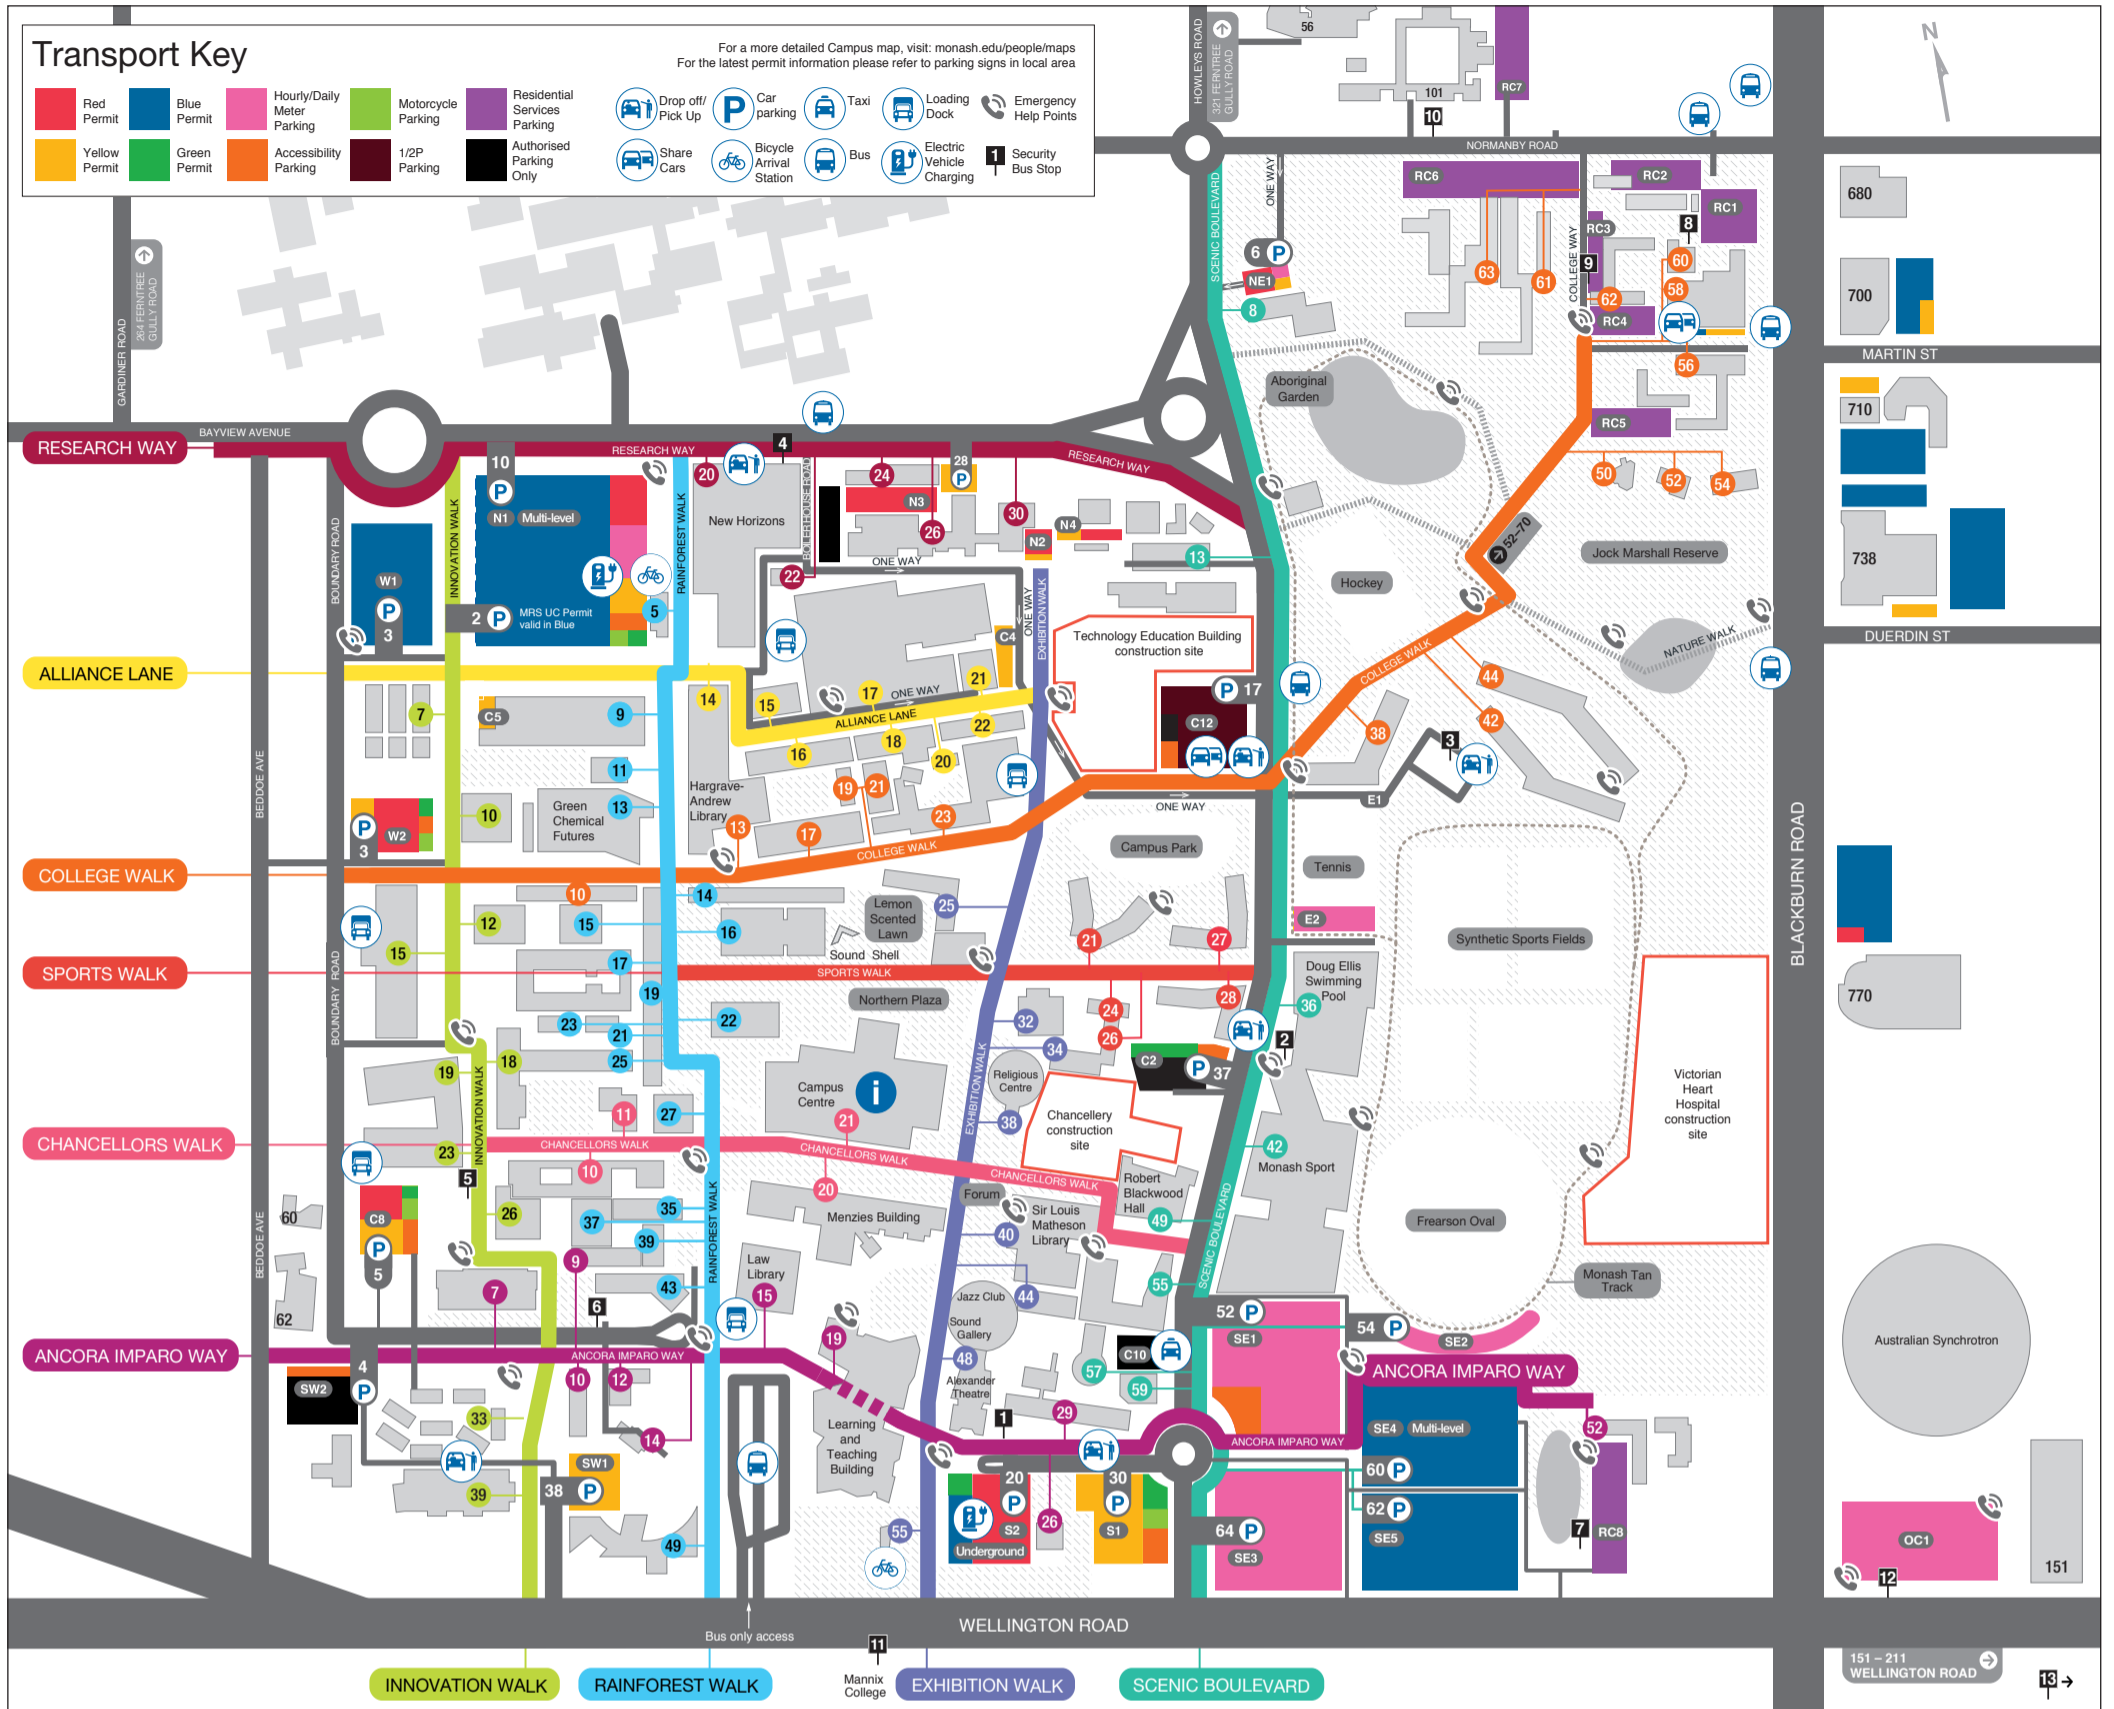

Monash University Clayton campus

Parking	Address
North-West Car Parks enter via Forster Road, Gardiner Road and Bayview Avenue	
Central Five (C5)	4 Innovation Walk
North One Multi-level – Ground level (N1)	10 Research Way
North One Multi-level – Upper levels (N1)	2 Innovation Walk
North Two (N2)	30 Research Way
North Three (N3)	28 Research Way
West One (W1)	3 Alliance Lane
West Two (W2)	3 College Walk
South-West Car Parks	
Central Eight (C8)	5 Ancora Imparo Way
South-west One (SW1)	38 Innovation Walk
South-west Two (SW2)	4 Ancora Imparo Way
North-East Car Parks enter via Howleys Road and Normanby Road	
Central Twelve (C12)	17 Scenic Boulevard
East One (E1)	Scenic Boulevard
East Two (E2)	Scenic Boulevard
North Four (N4)	32 Research Way
North-east One (NE1)	6 Scenic Boulevard
North-east Two (NE2)	Residential Carpark 6
North-east Three (NE3)	Residential Carpark 7
North-east Four (NE4)	Residential Carpark 3
North-east Five (NE5)	Residential Carpark 2
North-east Six (NE6)	Residential Carpark 1
North-east Seven (NE7)	Residential Carpark 4
North-east Eight (NE8)	Residential Carpark 5
South-East Car Parks enter via Wellington Road	
South Two Underground (S2) (91)	20 Ancora Imparo Way
Central Two (C2)	37 Scenic Boulevard
South One (S1)	30 Ancora Imparo Way
South-east One (SE1)	52 Scenic Boulevard
South-east Two (SE2)	54 Scenic Boulevard
South-east Three (SE3)	64 Scenic Boulevard
South-east Four Multi-level (SE4)	60 Scenic Boulevard
South-east Five (SE5)	62 Scenic Boulevard
South-east Six (SE6)	Residential Carpark 8
Off-Campus Car Parks	
Off-campus One (OC1)	Wellington Road/ Blackburn Road
Drop-off/Pick-up Locations	
North	outside 20 Research Way
C12 car park	17 Scenic Boulevard
E1 car park	outside 42 College Walk
East	Scenic Boulevard, outside 28 Sports Walk
South	30 Ancora Imparo Way