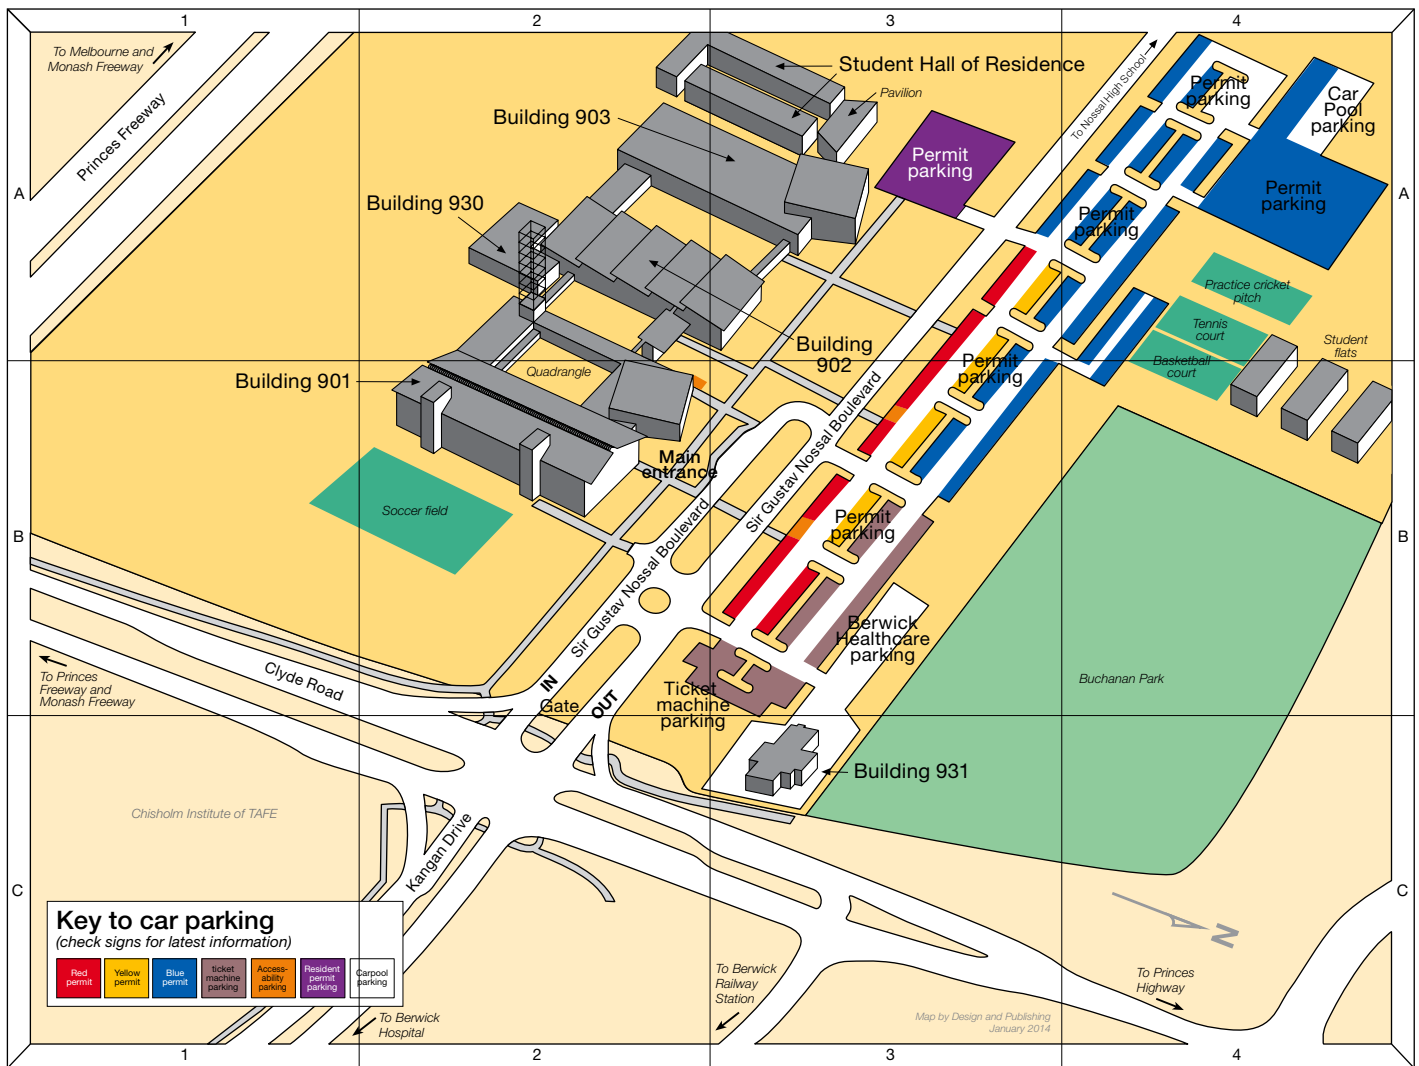

Monash University Berwick campus

Ground floor

- Disability Liaison Office. B2
- Employment and Career Development. B2
- E-solutions Service Desk. B2
- International Student Support. B2
- Lecture theatre G43. B2
- Library. B2
- Main entrance, café. B2
- Student Engagement and Support. B2

First floor

- Faculty of Business and Economics. B2
- Lecture theatres 117, 133. B2
- Quiet Room 145. B2

Second floor

- Campus administration. B2
- Meeting room 235. B2
- Tutorial rooms 231, 234. B2
- Video conferencing 203. B2

Building 902

Ground floor

- Bookshop. A2
- Computer Lab G63. A2
- Faculty of Education office. A2
- Monash Union of Berwick Students. A2
- Student lounge, bar and bistro. A3
- Tutorial room G57. A2
- Tutorial rooms G68-70. A2