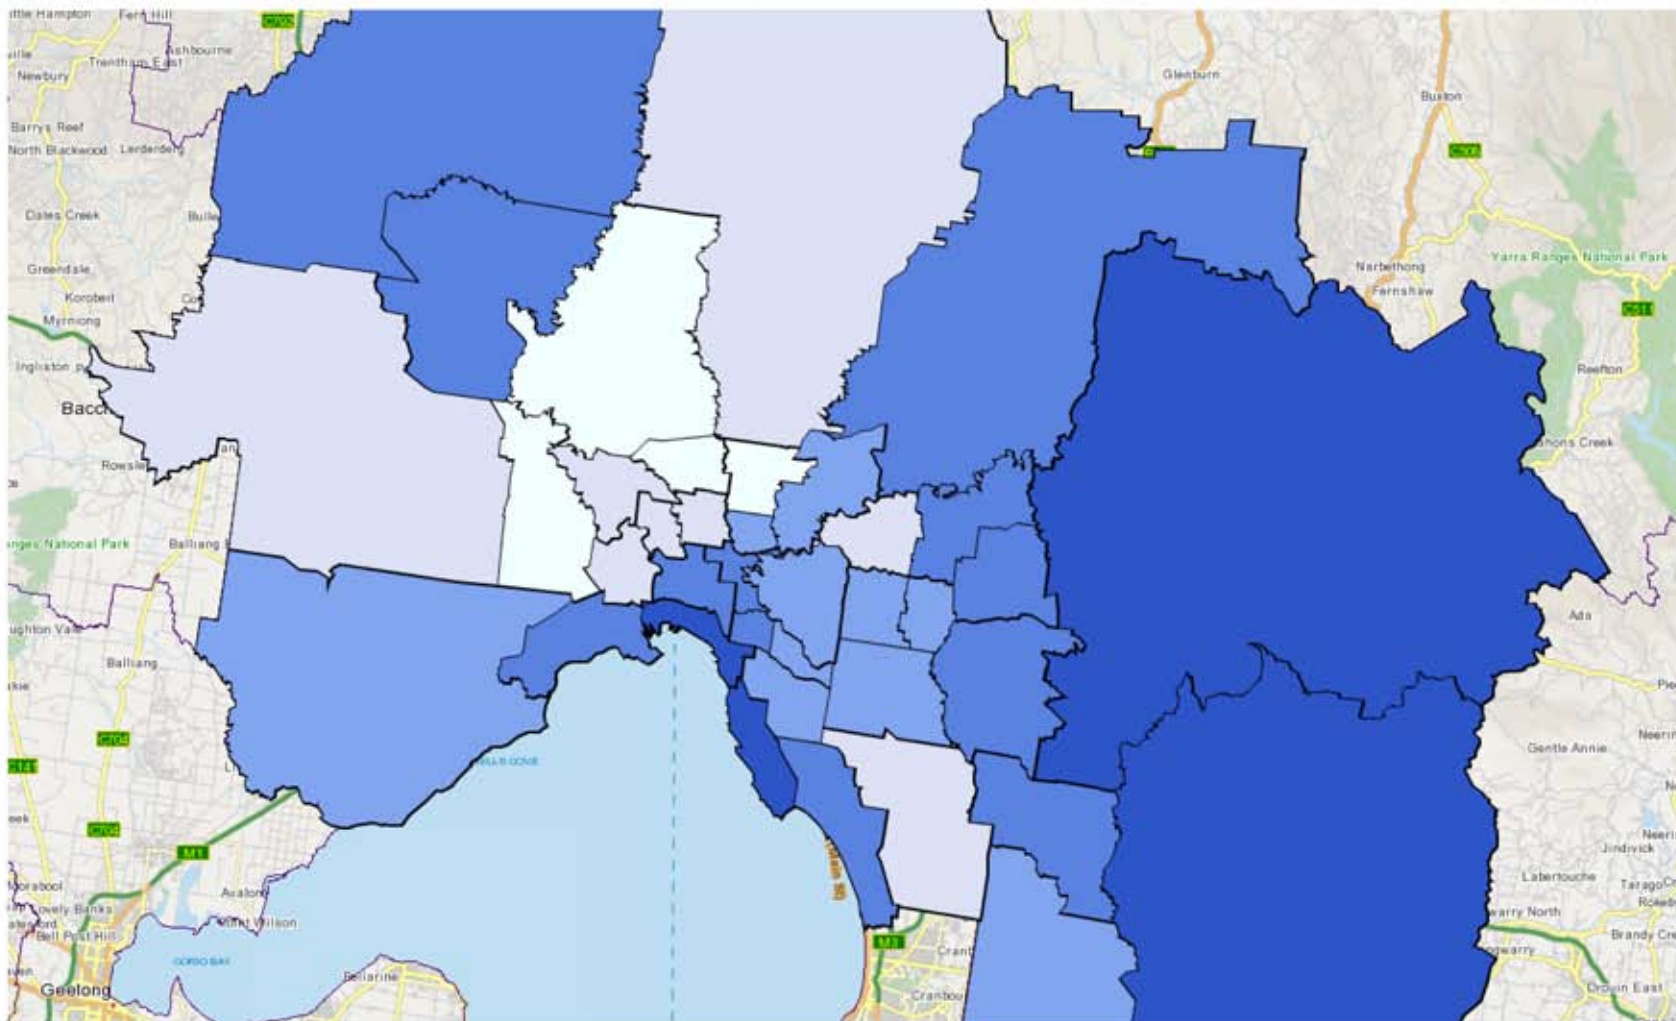

## PEOPLE BORN IN NORTH-WEST EUROPE, MELBOURNE 2011

Counting: Percentage of Total Population, Place of Usual Residence in SA3 Statistical Areas

This product uses a generalised version of ABS geographic boundaries. This removes some of the detail in the boundaries including very small islands and reduces the file size which enables the application to run more efficiently. More information on this is available in the TableBuilder Manual. The exact ASGS and ASGC boundaries are available from the ABS Statistical Geography Portal, [www.abs.gov.au/geography](http://www.abs.gov.au/geography)

Born in North-West Europe

Satellite Imagery - Copyright Esri, i-cubed, USDA, USGS, AEX, GeoEye, Getmapping, Aerogrid, IGN, IGP, and the GIS User Community

MDS Street Map - Copyright MapData Services Australia, PSMA