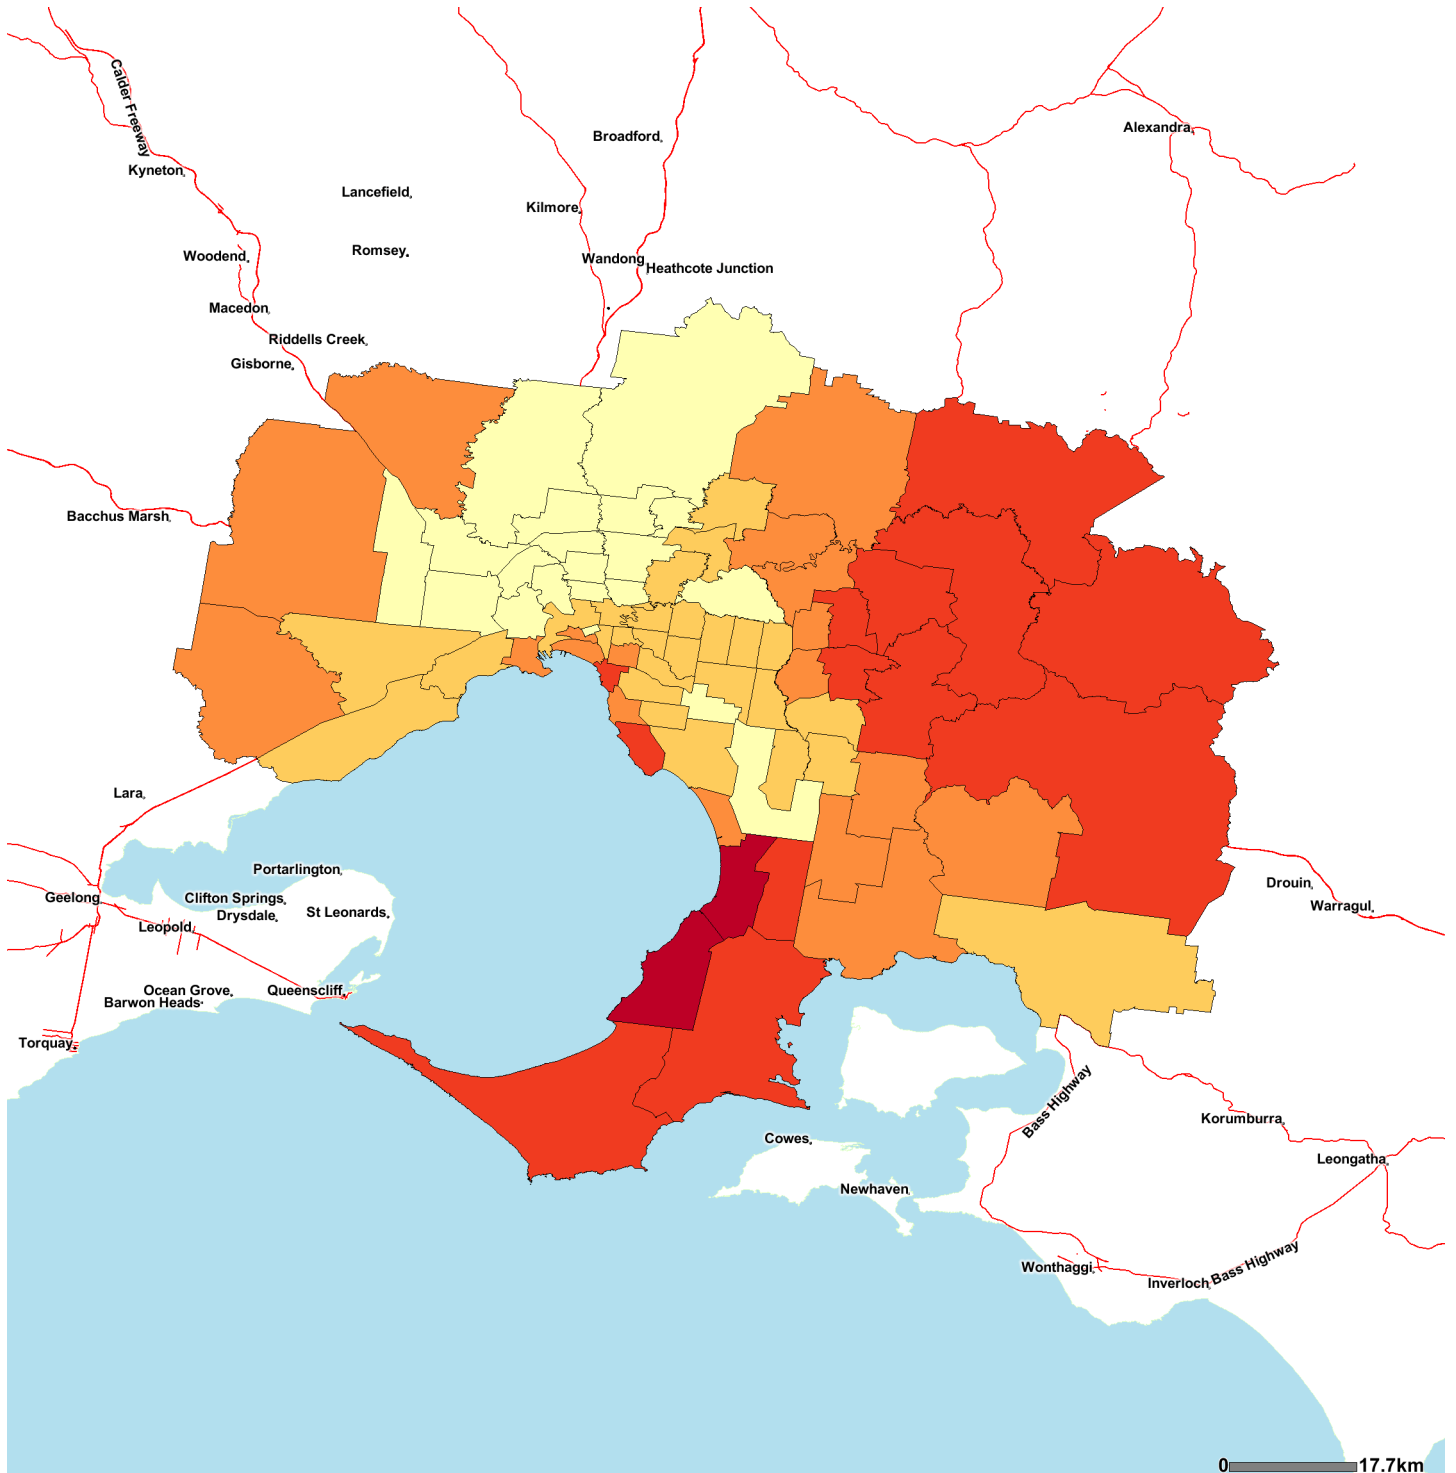

People born in North-West Europe
 As a percentage of the total population
 Based on Place of Usual Residence, 2006
 Melbourne (Statistical Division) by Statistical Local Area

0 17.7km