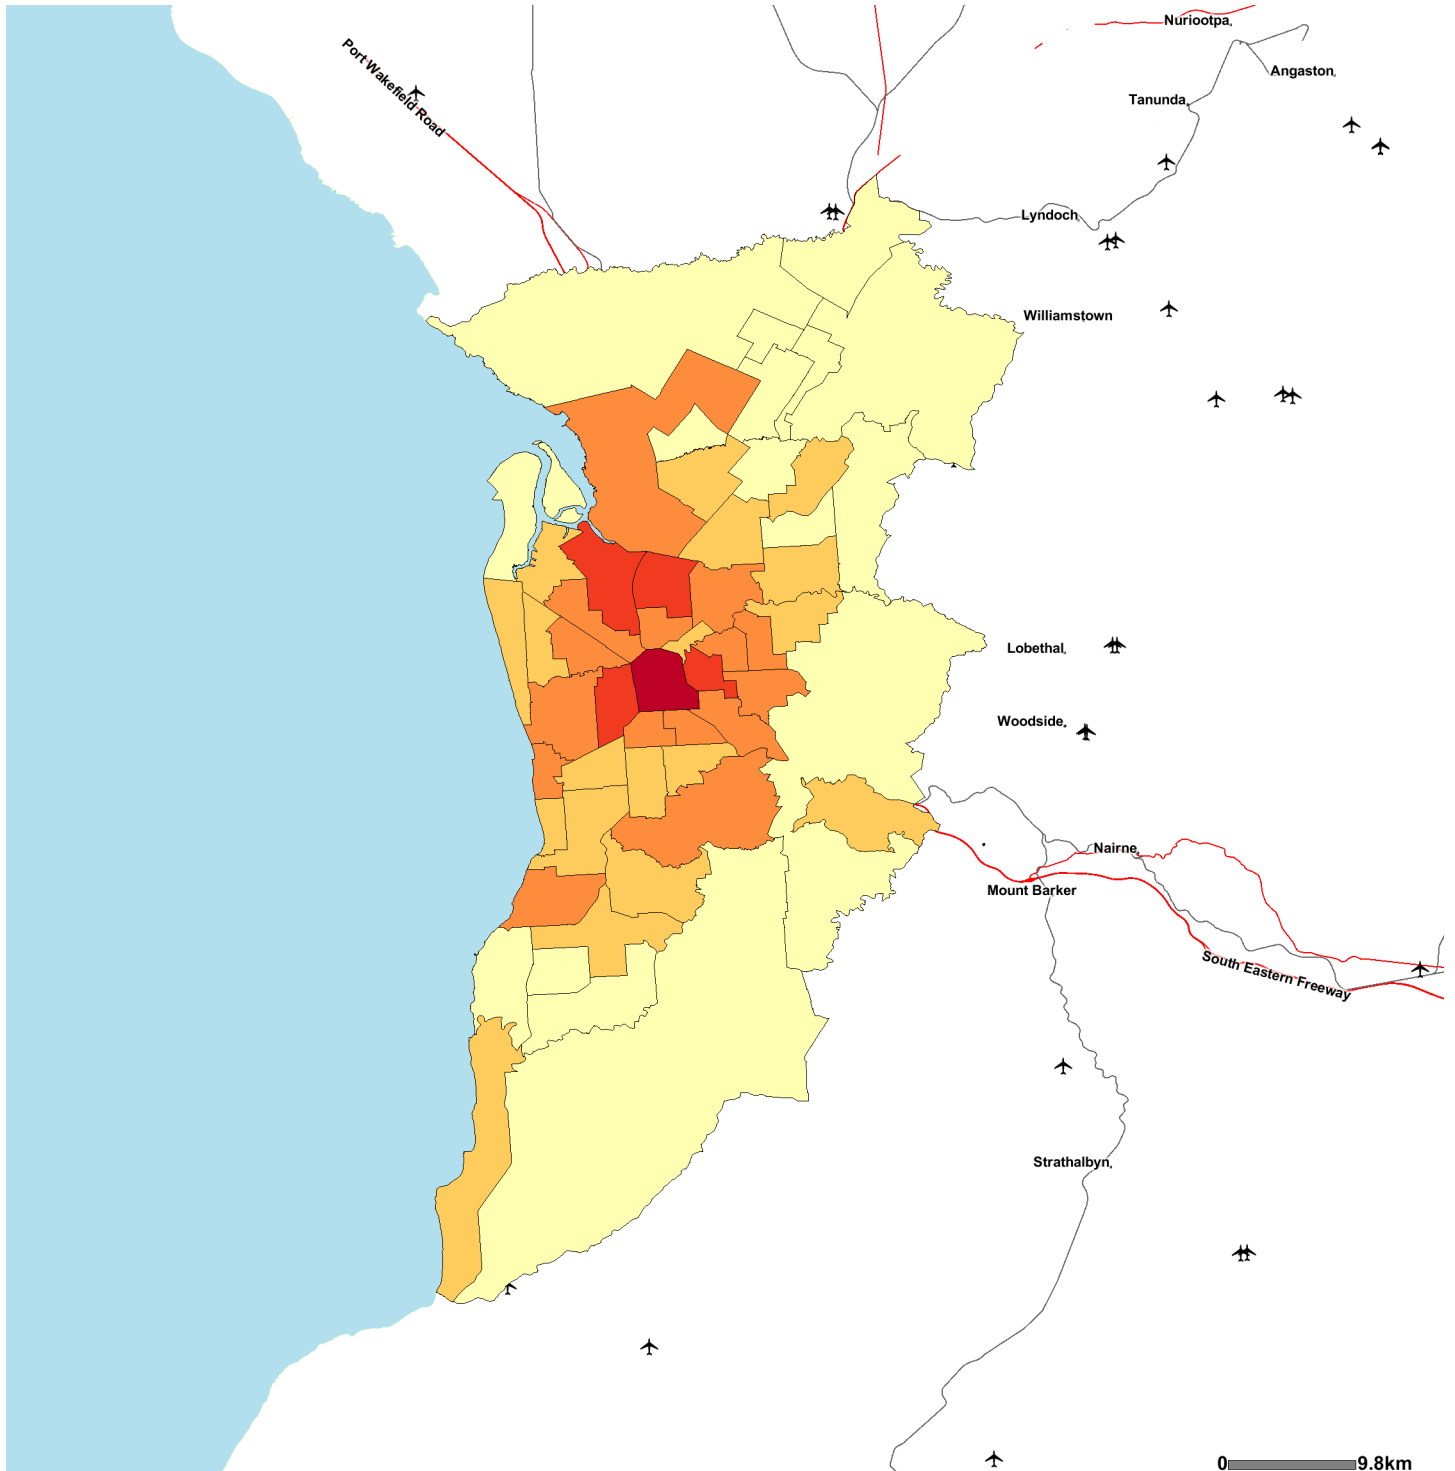

Recent Arrivals

Overseas born people arriving in Australia on, or after, 1 January 2001
 As a percentage of the total population
 Based on Place of Usual Residence, 2006
 Adelaide (Statistical Division) by Statistical Local Area

0 9.8km