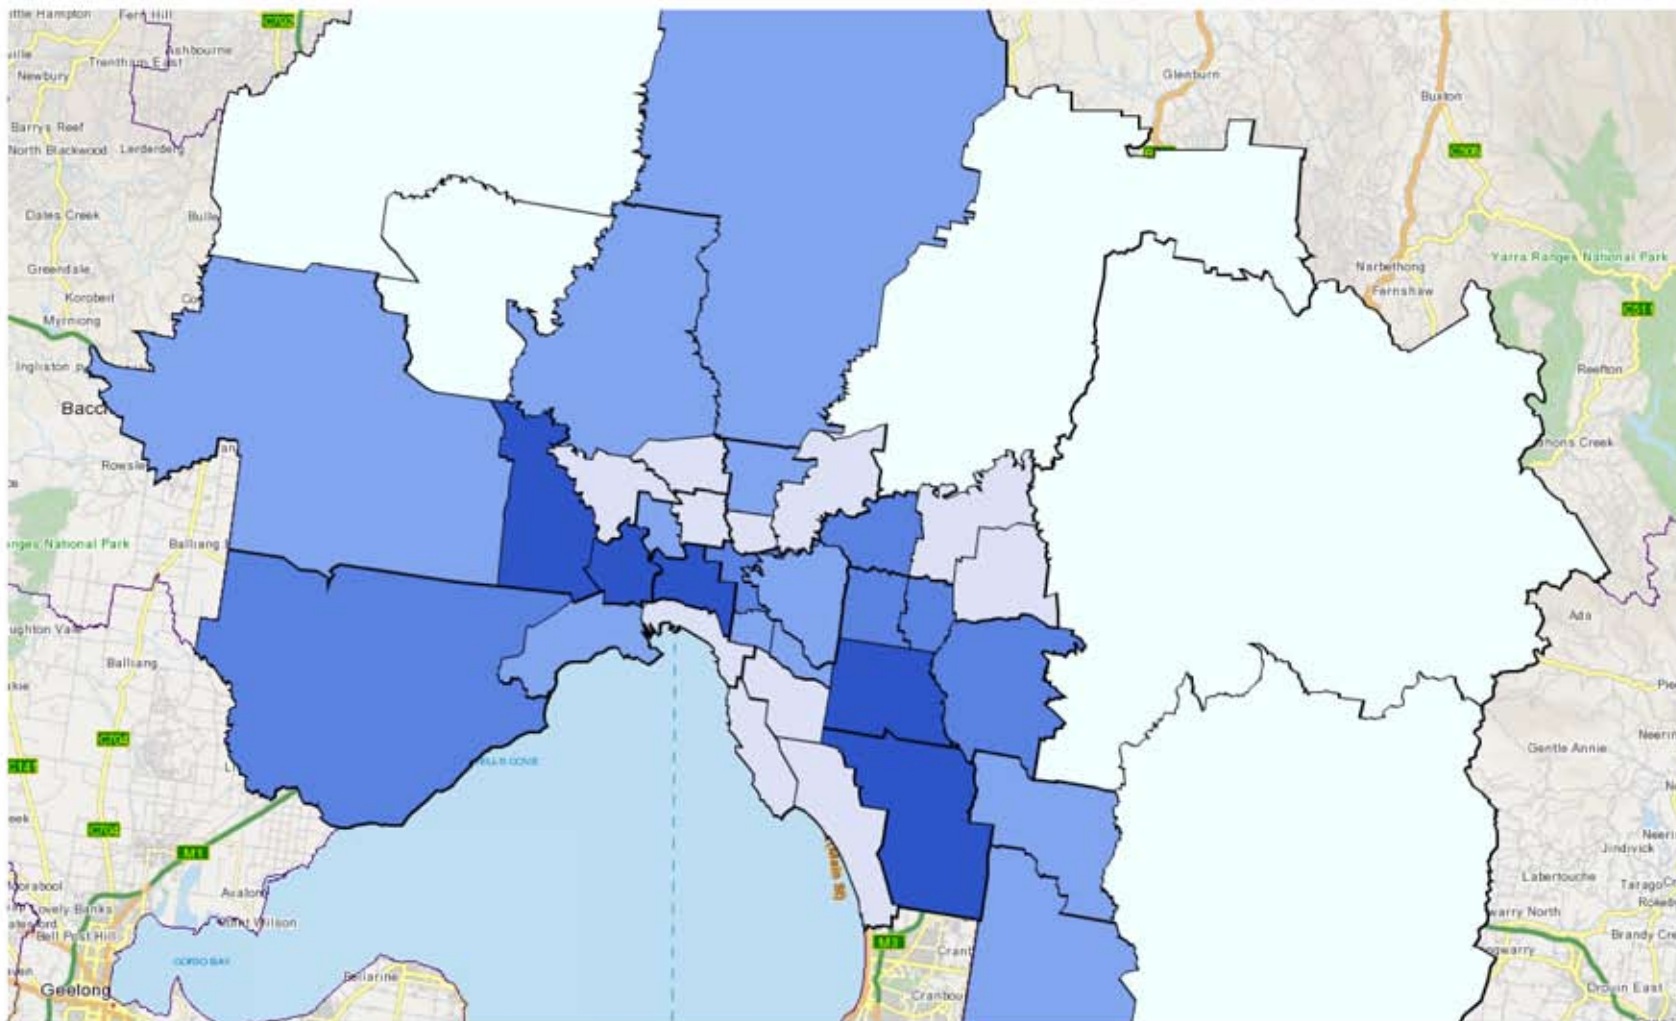

PEOPLE BORN IN SOUTH-EAST ASIA, MELBOURNE 2011

Counting: Percentage of Total Population, Place of Usual Residence in SA3 Statistical Areas

This product uses a generalised version of ABS geographic boundaries. This removes some of the detail in the boundaries including very small islands and reduces the file size which enables the application to run more efficiently. More information on this is available in the TableBuilder Manual. The exact ASGS and ASGC boundaries are available from the ABS Statistical Geography Portal, www.abs.gov.au/geography

Born in South-East Asia

Satellite Imagery - Copyright Esri, i-cubed, USDA, USGS, AEX, GeoEye, Getmapping, Aerogrid, IGN, IGP, and the GIS User Community

MDS Street Map - Copyright MapData Services Australia, PSMA