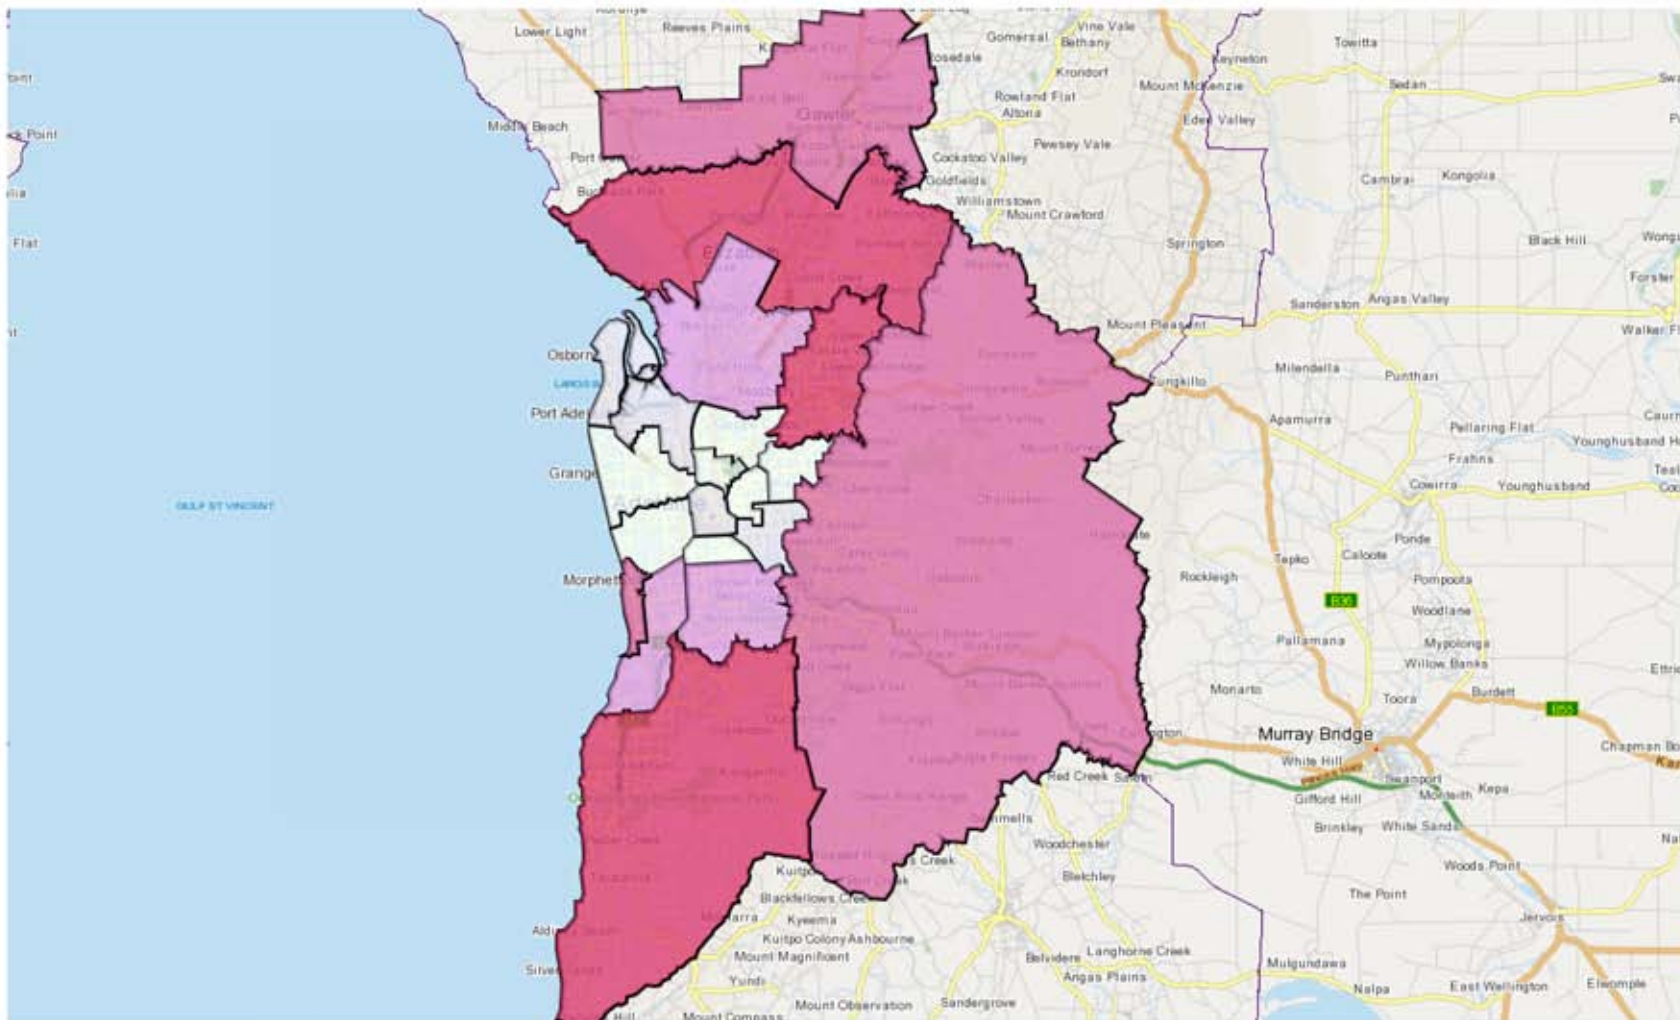

PEOPLE BORN IN NORTH-WEST EUROPE, ADELAIDE 2011

Counting: Percentage of Total Population, Place of Usual Residence in SA3 Statistical Areas

This product uses a generalised version of ABS geographic boundaries. This removes some of the detail in the boundaries including very small islands and reduces the file size which enables the application to run more efficiently. More information on this is available in the TableBuilder Manual. The exact ASGS and ASGC boundaries are available from the ABS Statistical Geography Portal, www.abs.gov.au/geography