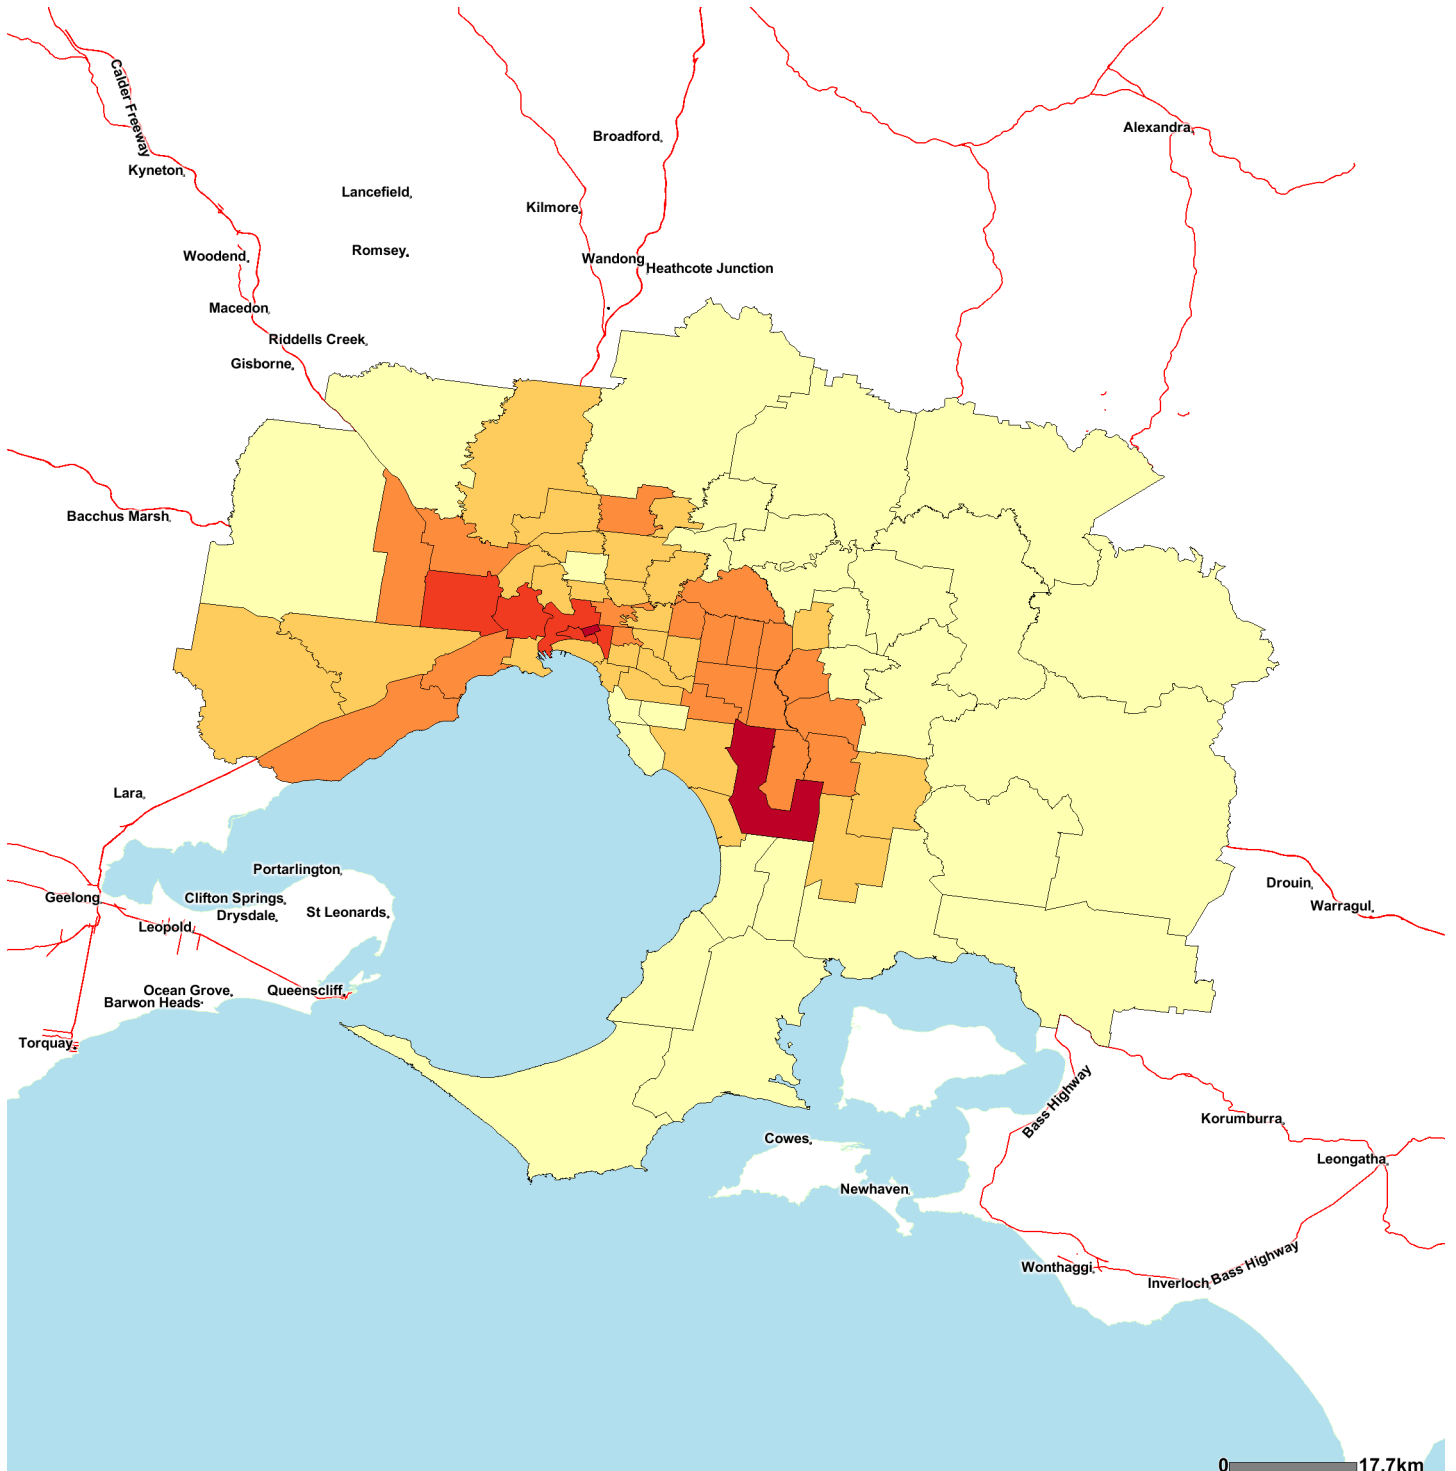

**People born in South-East Asia**

As a percentage of the total population

Based on Place of Usual Residence, 2006

Melbourne (Statistical Division) by Statistical Local Area

0 17.7km