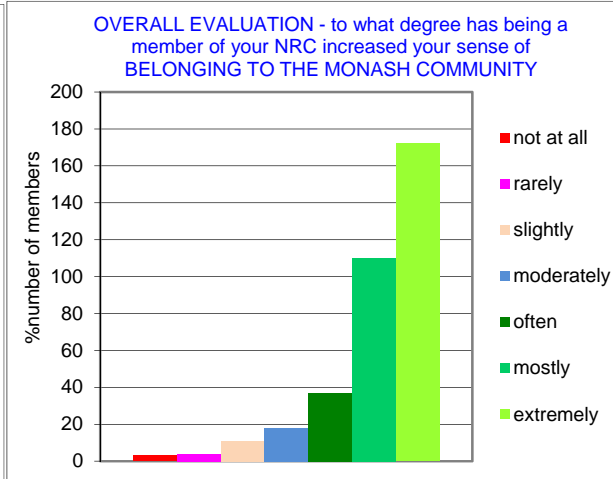

2016 survey of Monash University Non Residential College members

2016 survey data: total number of NRC members = 1200 members. 421 surveys returned = 35.1% response rate

2016 survey of Monash University Non Residential College members

2016 survey data: total number of NRC members = 1200 members. 421 surveys returned = 35.1% response rate

2016 survey of Monash University Non Residential College members

2016 survey data: total number of NRC members = 1200 members. 421 surveys returned = 35.1% response rate