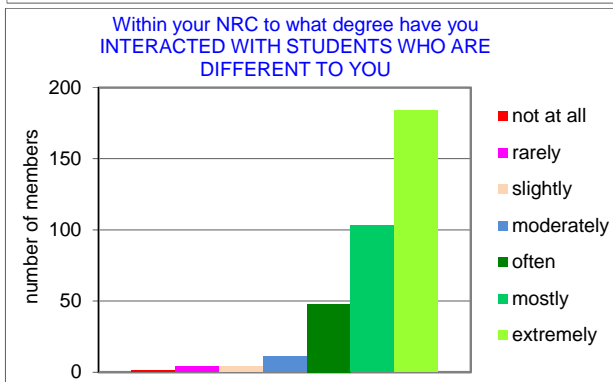

2016 survey of Monash University Non Residential College members

2016 survey data: total number of NRC members = 1200 members. 421 surveys returned = 35.1% response rate

2016 survey of Monash University Non Residential College members

2016 survey data: total number of NRC members = 1200 members. 421 surveys returned = 35.1% response rate

2016 survey of Monash University Non Residential College members

2016 survey data: total number of NRC members = 1200 members. 421 surveys returned = 35.1% response rate