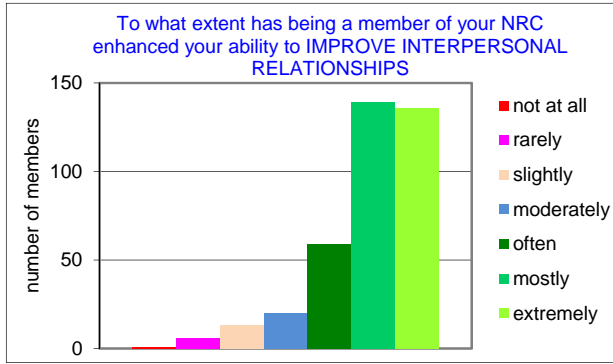

2016 survey of Monash University Non Residential College members

2016 survey data: total number of NRC members = 1200 members. 421 surveys returned = 35.1% response rate