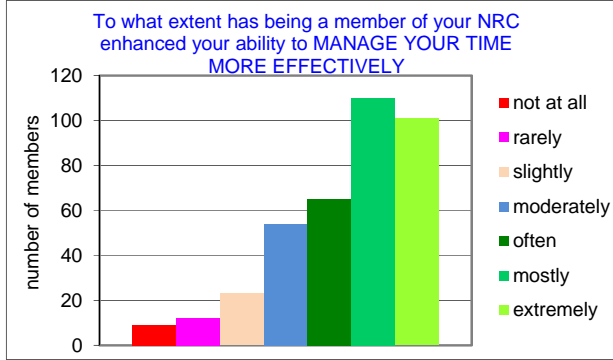

2016 survey of Monash University Non Residential College members

2016 survey data: total number of NRC members = 1200 members. 421 surveys returned = 35.1% response rate