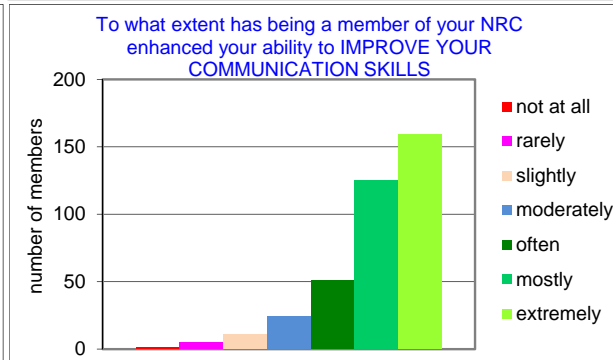

2016 survey of Monash University Non Residential College members

2016 survey data: total number of NRC members = 1200 members. 421 surveys returned = 35.1% response rate