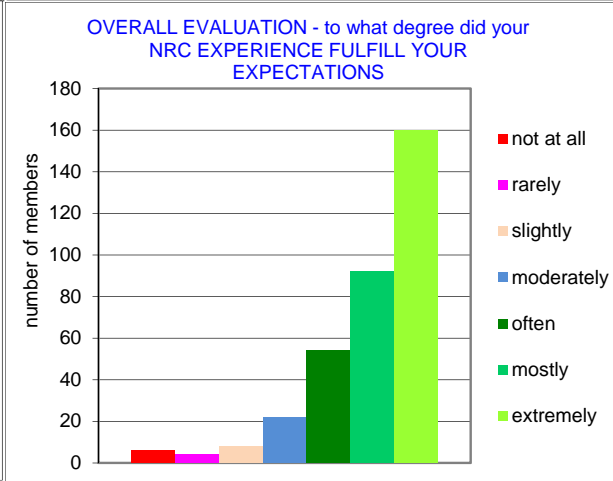

2016 survey of Monash University Non Residential College members

2016 survey data: total number of NRC members = 1200 members. 421 surveys returned = 35.1% response rate

2016 survey of Monash University Non Residential College members