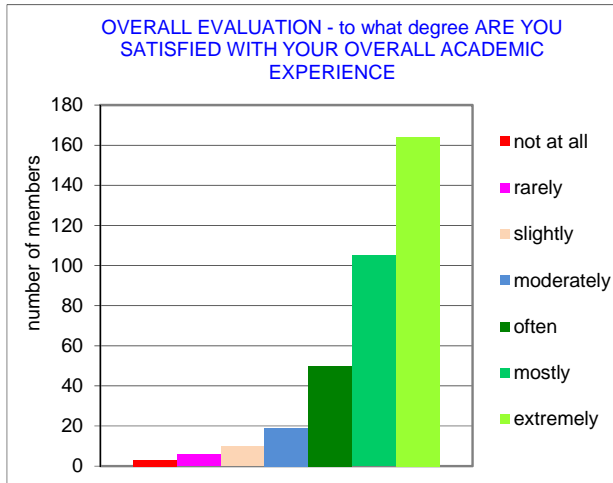

2016 survey of Monash University Non Residential College members

2016 survey data: total number of NRC members = 1200 members. 421 surveys returned = 35.1% response rate

2016 survey of Monash University Non Residential College members