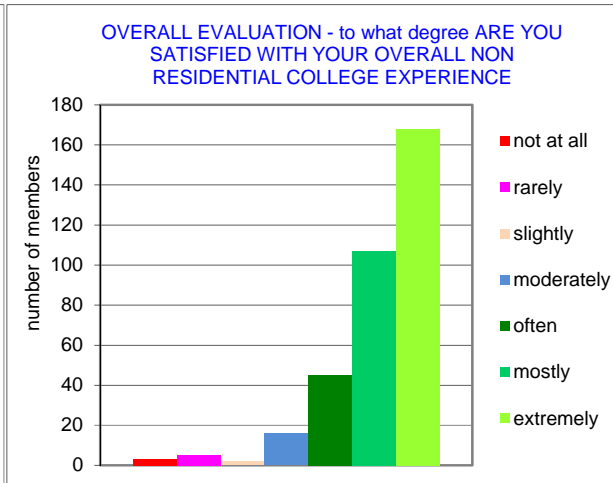

2016 survey of Monash University Non Residential College members

2016 survey data: total number of NRC members = 1200 members. 421 surveys returned = 35.1% response rate

2016 survey of Monash University Non Residential College members