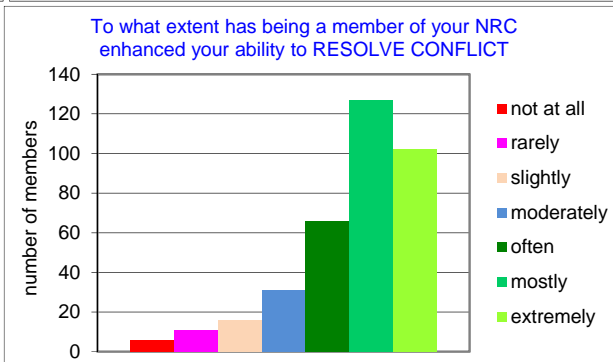

2016 survey of Monash University Non Residential College members

2016 survey data: total number of NRC members = 1200 members. 421 surveys returned = 35.1% response rate