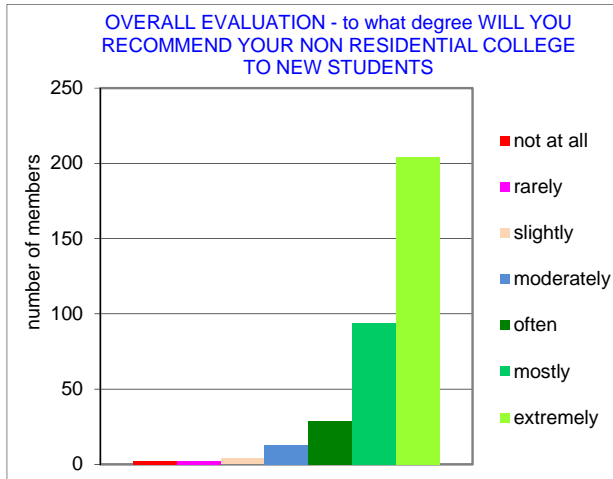

2016 survey of Monash University Non Residential College members

2016 survey data: total number of NRC members = 1200 members. 421 surveys returned = 35.1% response rate

2016 survey of Monash University Non Residential College members