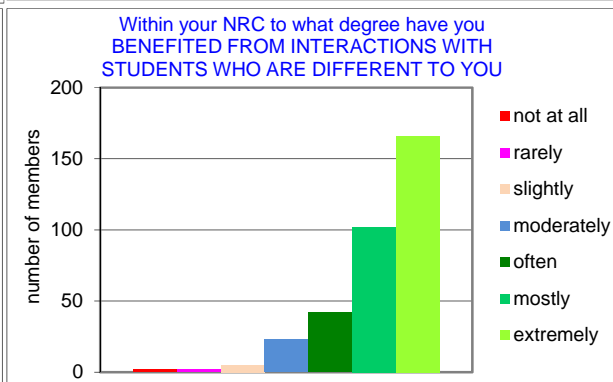

2016 survey of Monash University Non Residential College members

2016 survey data: total number of NRC members = 1200 members. 421 surveys returned = 35.1% response rate

2016 survey of Monash University Non Residential College members

2016 survey data: total number of NRC members = 1200 members. 421 surveys returned = 35.1% response rate

2016 survey of Monash University Non Residential College members

2016 survey data: total number of NRC members = 1200 members. 421 surveys returned = 35.1% response rate