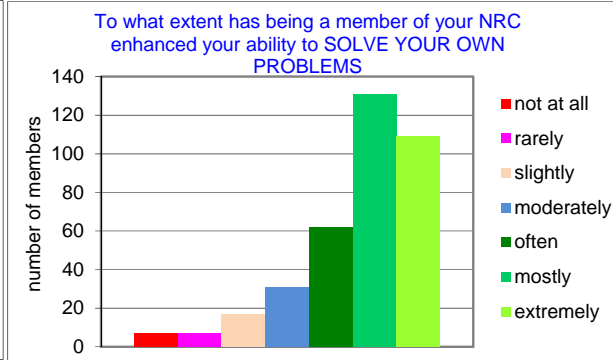

2016 survey of Monash University Non Residential College members

2016 survey data: total number of NRC members = 1200 members. 421 surveys returned = 35.1% response rate