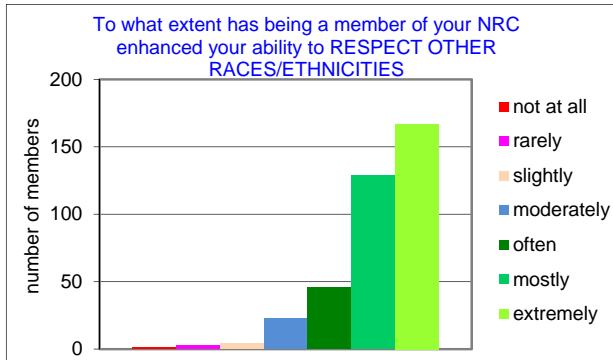

2016 survey of Monash University Non Residential College members

2016 survey data: total number of NRC members = 1200 members. 421 surveys returned = 35.1% response rate