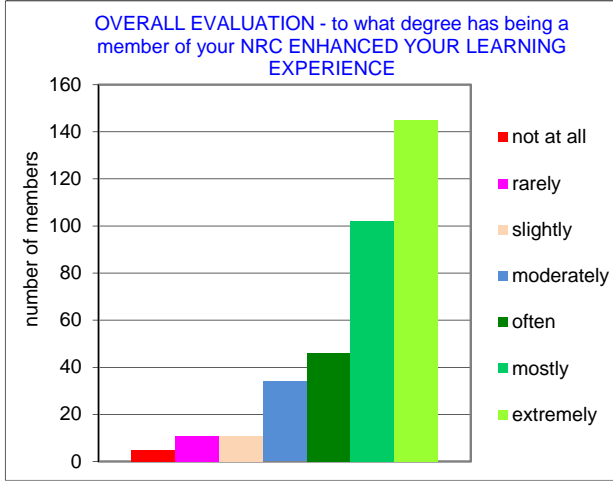

2016 survey of Monash University Non Residential College members

2016 survey data: total number of NRC members = 1200 members. 421 surveys returned = 35.1% response rate

2016 survey of Monash University Non Residential College members