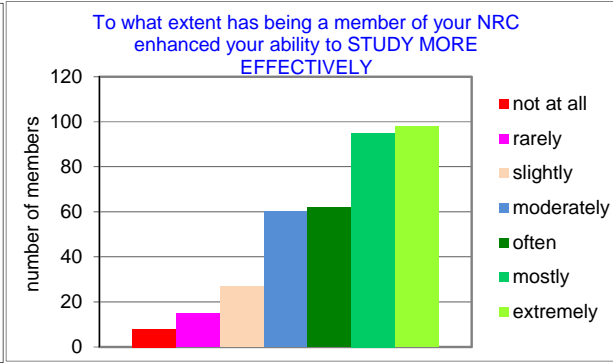

2016 survey of Monash University Non Residential College members

2016 survey data: total number of NRC members = 1200 members. 421 surveys returned = 35.1% response rate