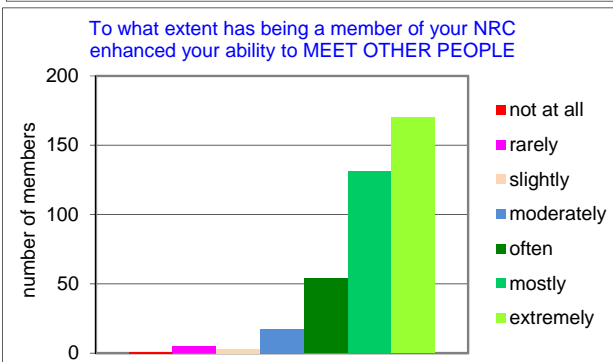

2016 survey of Monash University Non Residential College members

2016 survey data: total number of NRC members = 1200 members. 421 surveys returned = 35.1% response rate