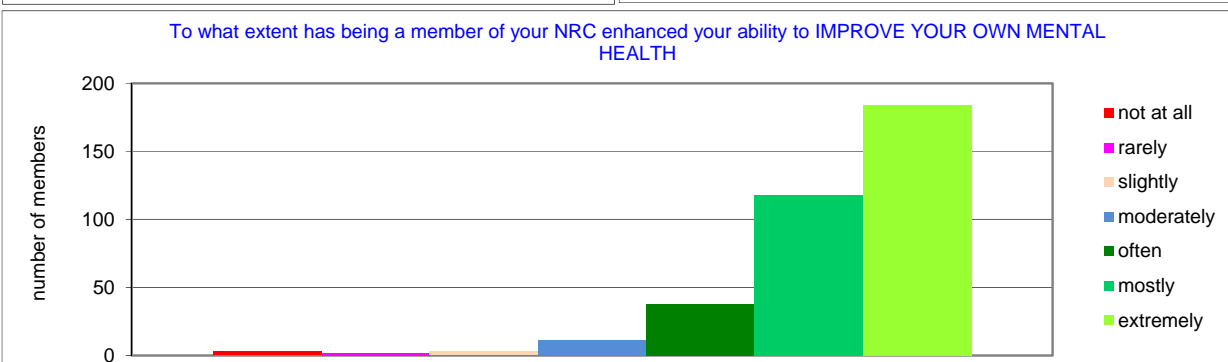

2016 survey of Monash University Non Residential College members

2016 survey data: total number of NRC members = 1200 members. 421 surveys returned = 35.1% response rate