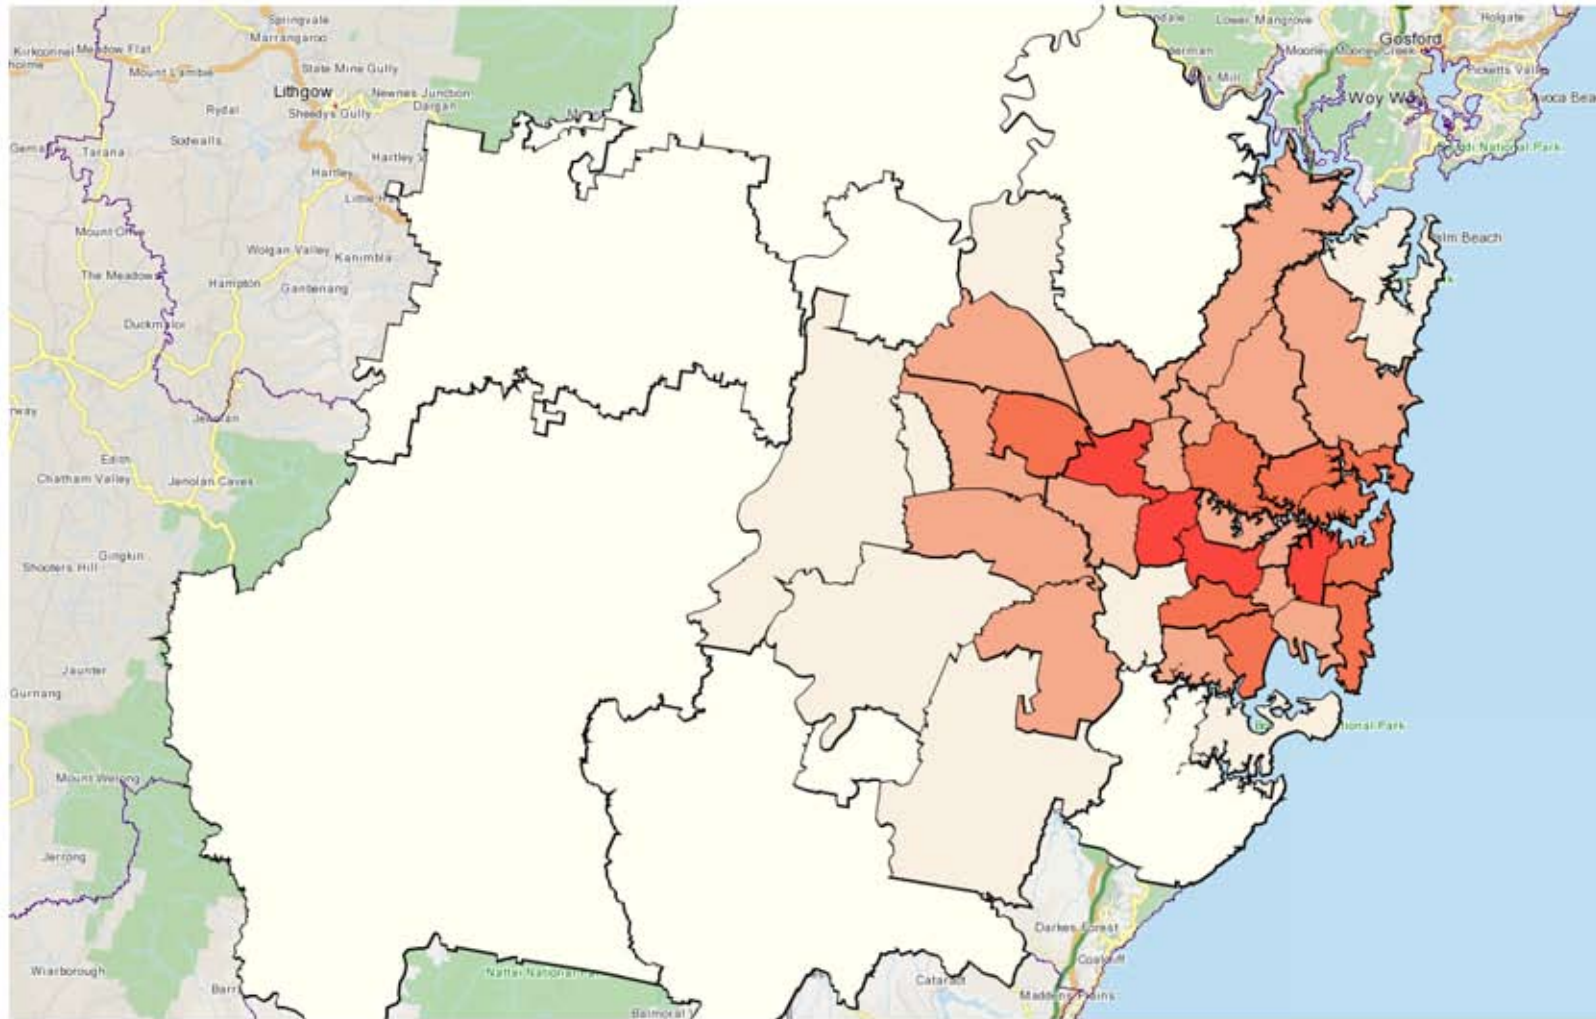

RECENT ARRIVALS (overseas born people arriving in Australia on, or after, 1 January 2006), SYDNEY 2011

Counting: Percentage of Total Population, Place of Usual Residence in SA3 Statistical Areas

Recent Arrivals

This product uses a generalised version of ABS geographic boundaries. This removes some of the detail in the boundaries including very small islands and reduces the file size which enables the application to run more efficiently. More information on this is available in the TableBuilder Manual. The exact ASGS and ASGC boundaries are available from the ABS Statistical Geography Portal, www.abs.gov.au/geography