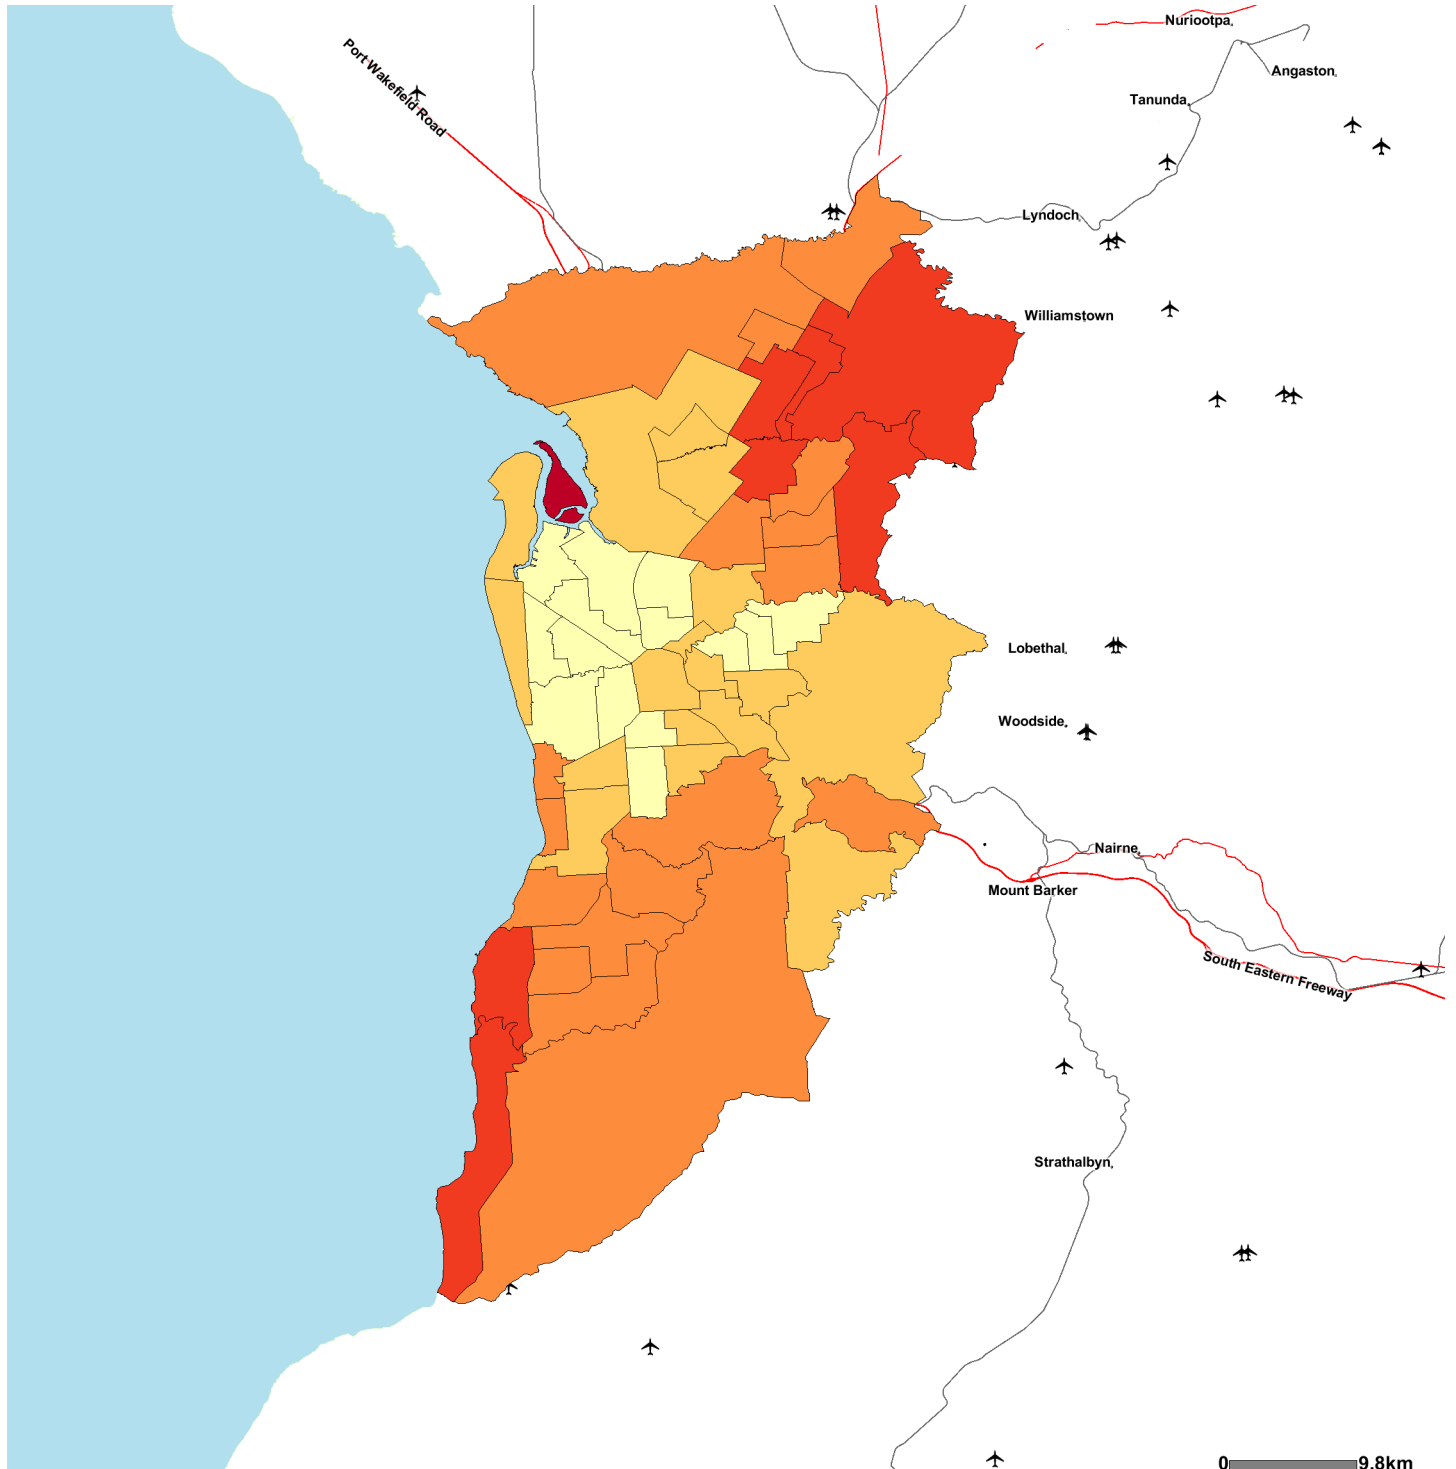

**People born in North-West Europe**

As a percentage of the total population  
Based on Place of Usual Residence, 2006  
Adelaide (Statistical Division) by Statistical Local Area

0 — 9.8km