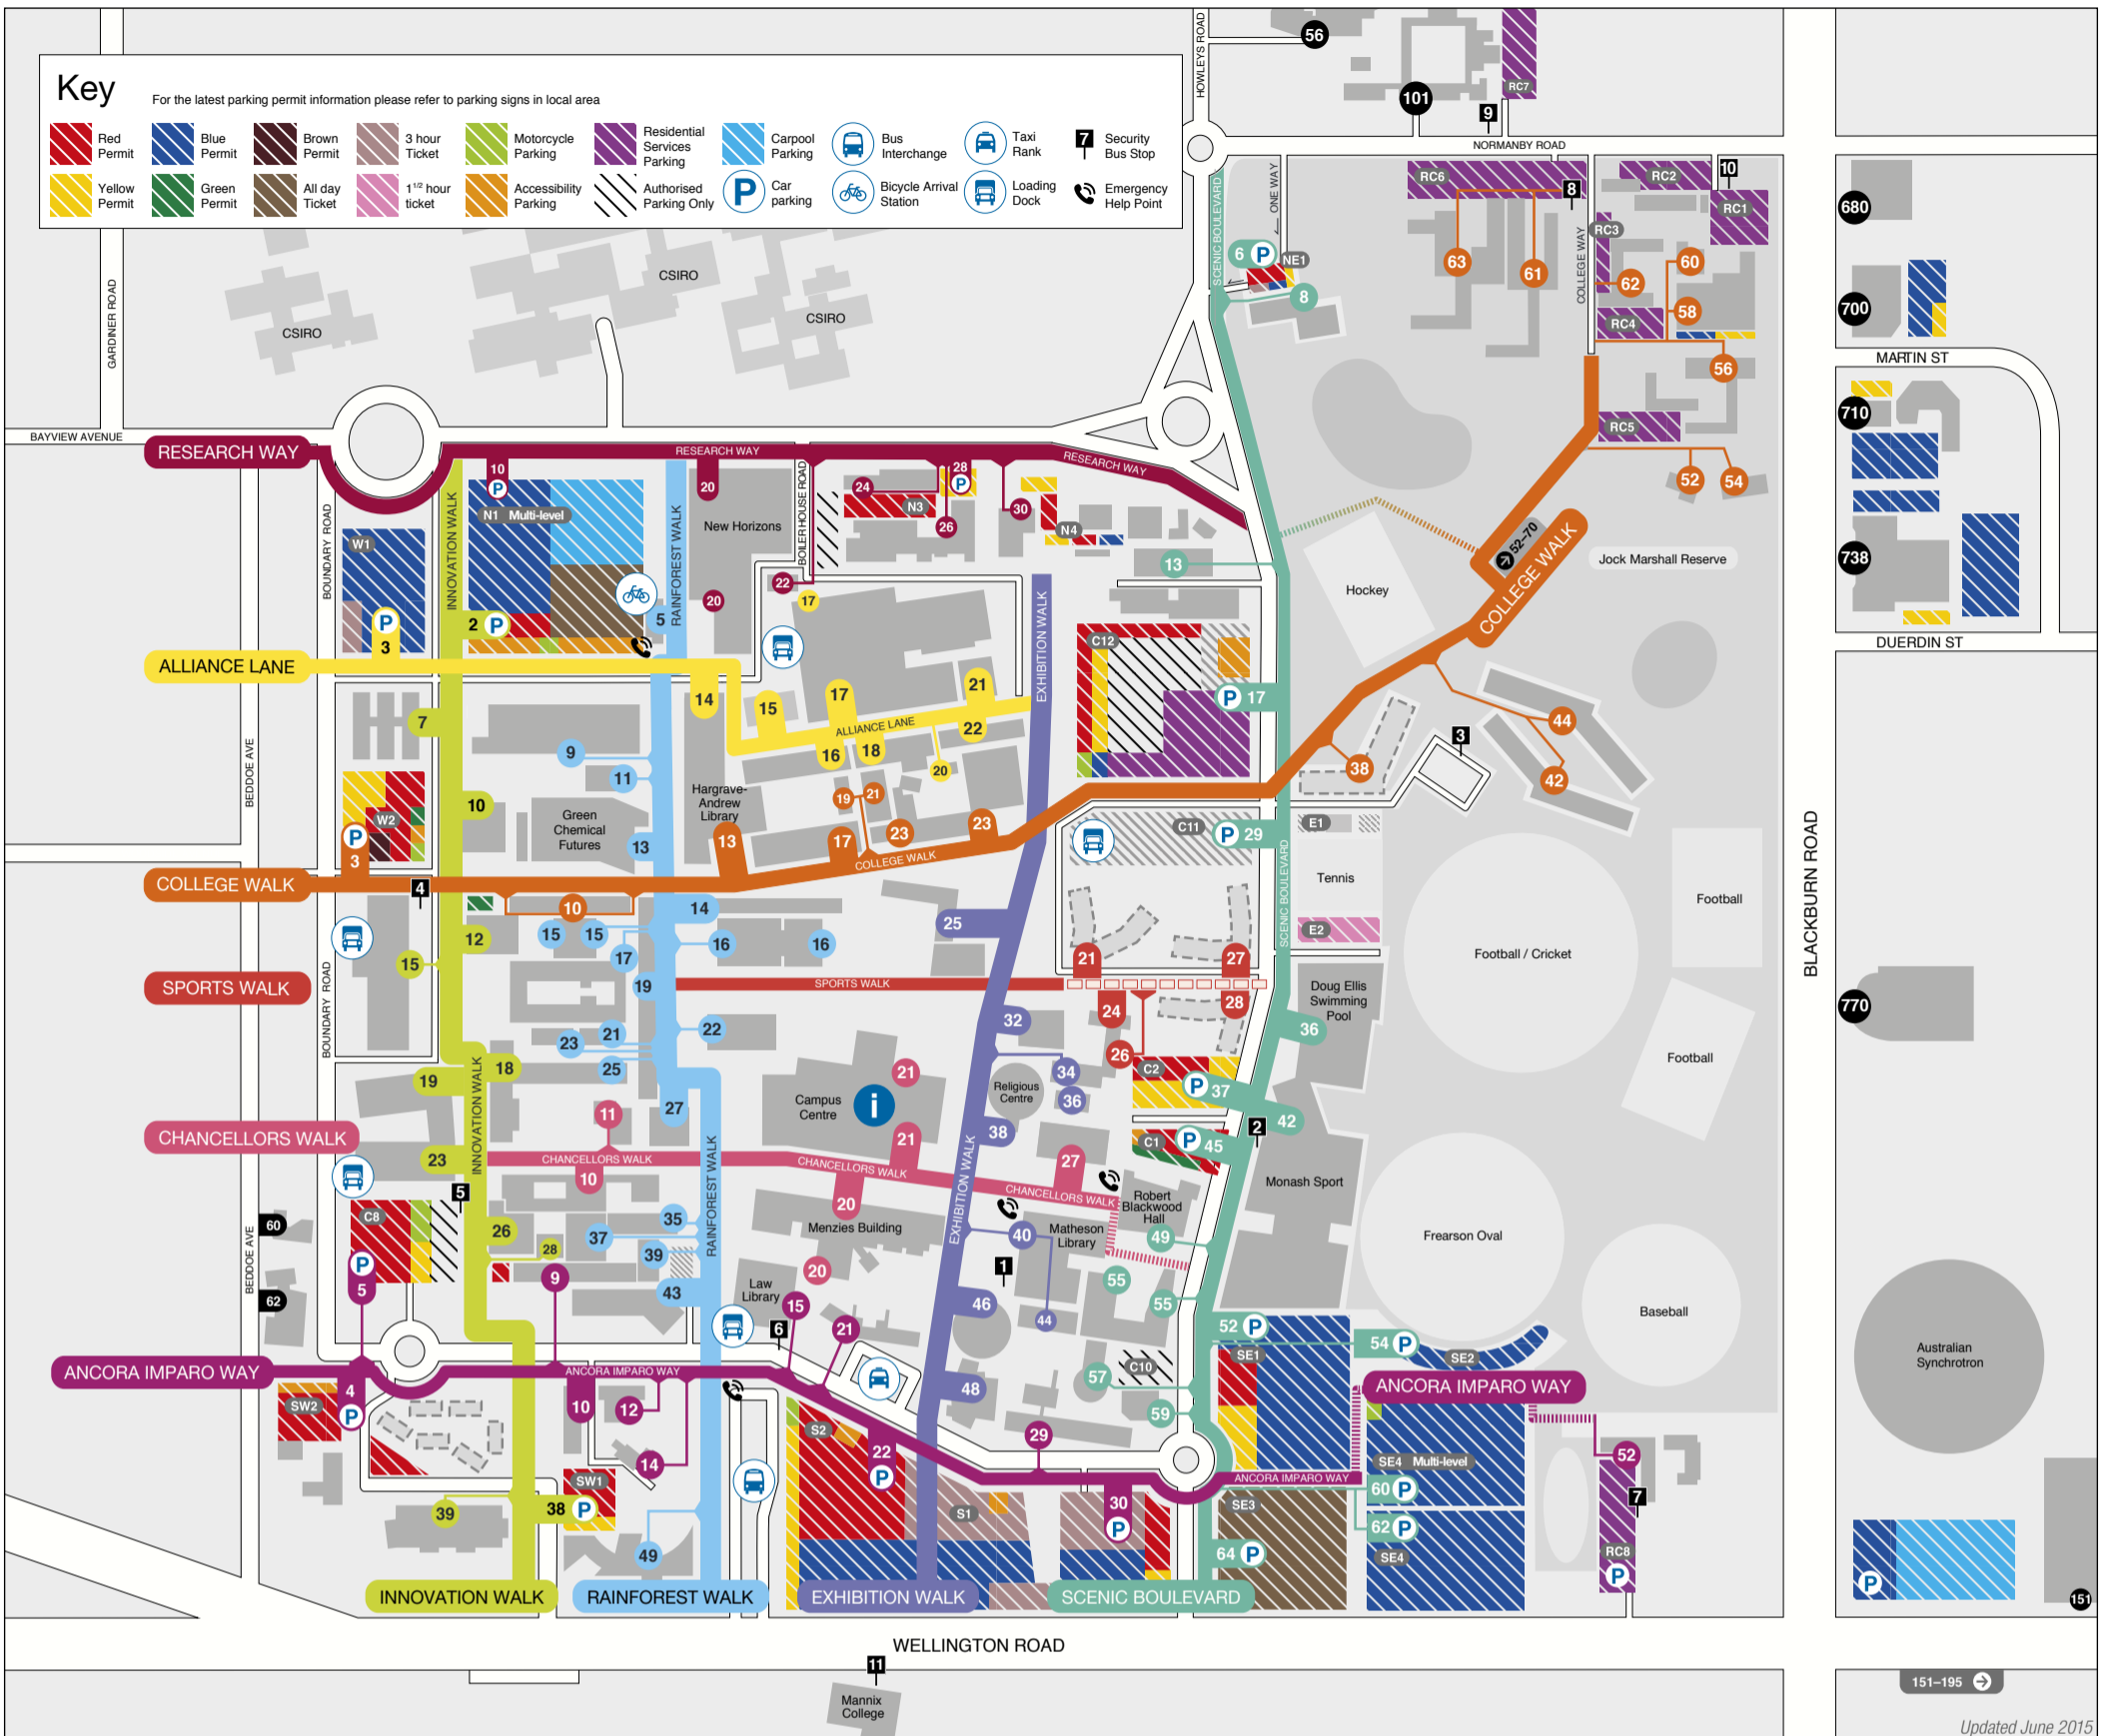

Monash University Clayton campus

Building/dept. name & number	Address
Alexander Theatre (7)	48 Exhibition Walk
Australian Pulp and Paper Institute (59)	15 Alliance Lane
Bicycle Arrival Station - James Gormley (80A)	5 Rainforest Walk
Biochemistry Laboratories (16)	11 Chancellors Walk
Biological Sciences (18)	25 Rainforest Walk
Biological Sciences Lecture Theatres S7-S8 (21)	21 Rainforest Walk
Biology (17)	18 Innovation Walk
Boiler House (38)	22 Research Way
Campus Centre (10)	21 Chancellors Walk
Central Science Block (19)	19 Rainforest Walk
Chancellery Building A (3A)	27 Chancellors Walk
Chancellery Building B (3B)	36 Exhibition Walk
Chancellery Building C (3C)	34 Exhibition Walk
Chancellery Building D (3D)	26 Sports Walk
Chancellery Building E (3E)	24 Sports Walk
Chemistry (23)	17 Rainforest Walk
Doug Ellis Swimming Pool (1)	36 Scenic Boulevard
Education (6)	29 Ancora Imparo Way
Engineering 31 (31)	17 College Walk
Engineering 33 (33)	19 College Walk
Engineering 35 (35)	16 Alliance Lane
Engineering 36 (36)	18 Alliance Lane
Engineering 36A (36A)	20 Alliance Lane
Engineering 37 (37)	17 Alliance Lane
Engineering 69 (69)	22 Alliance Lane
Engineering 72 (72)	14 Alliance Lane
Engineering Examination Halls, EH1 - EH4 (60)	23 College Walk
Facilities and Services Portables (40P)	24 Research Way
Facilities and Services, Central Store, Transport and Mail (56)	30 Research Way
Facilities and Services (40)	26 Research Way
Faculty of Information Technology (63)	25 Exhibition Walk
Faculty of Medicine Offices (64)	43 Rainforest Walk
Faculty Teaching - MBBS (15)	27 Rainforest Walk
First Year Biology (22)	23 Rainforest Walk
Gallery Building (55)	21 Ancora Imparo Way
Green Chemical Futures (86)	13 Rainforest Walk
Hargrave-Andrew Library (30)	13 College Walk
Information Services (67)	44 Exhibition Walk
Japanese Studies Centre (54)	12 Ancora Imparo Way
Jock Marshall Reserve	
Environmental Laboratories (42)	52 College Walk
John Monash Science School (84)	39 Innovation Walk
Krongold Centre (5)	57 Scenic Boulevard
Law Building (12)	15 Ancora Imparo Way
Law Library (12)	15 Ancora Imparo Way