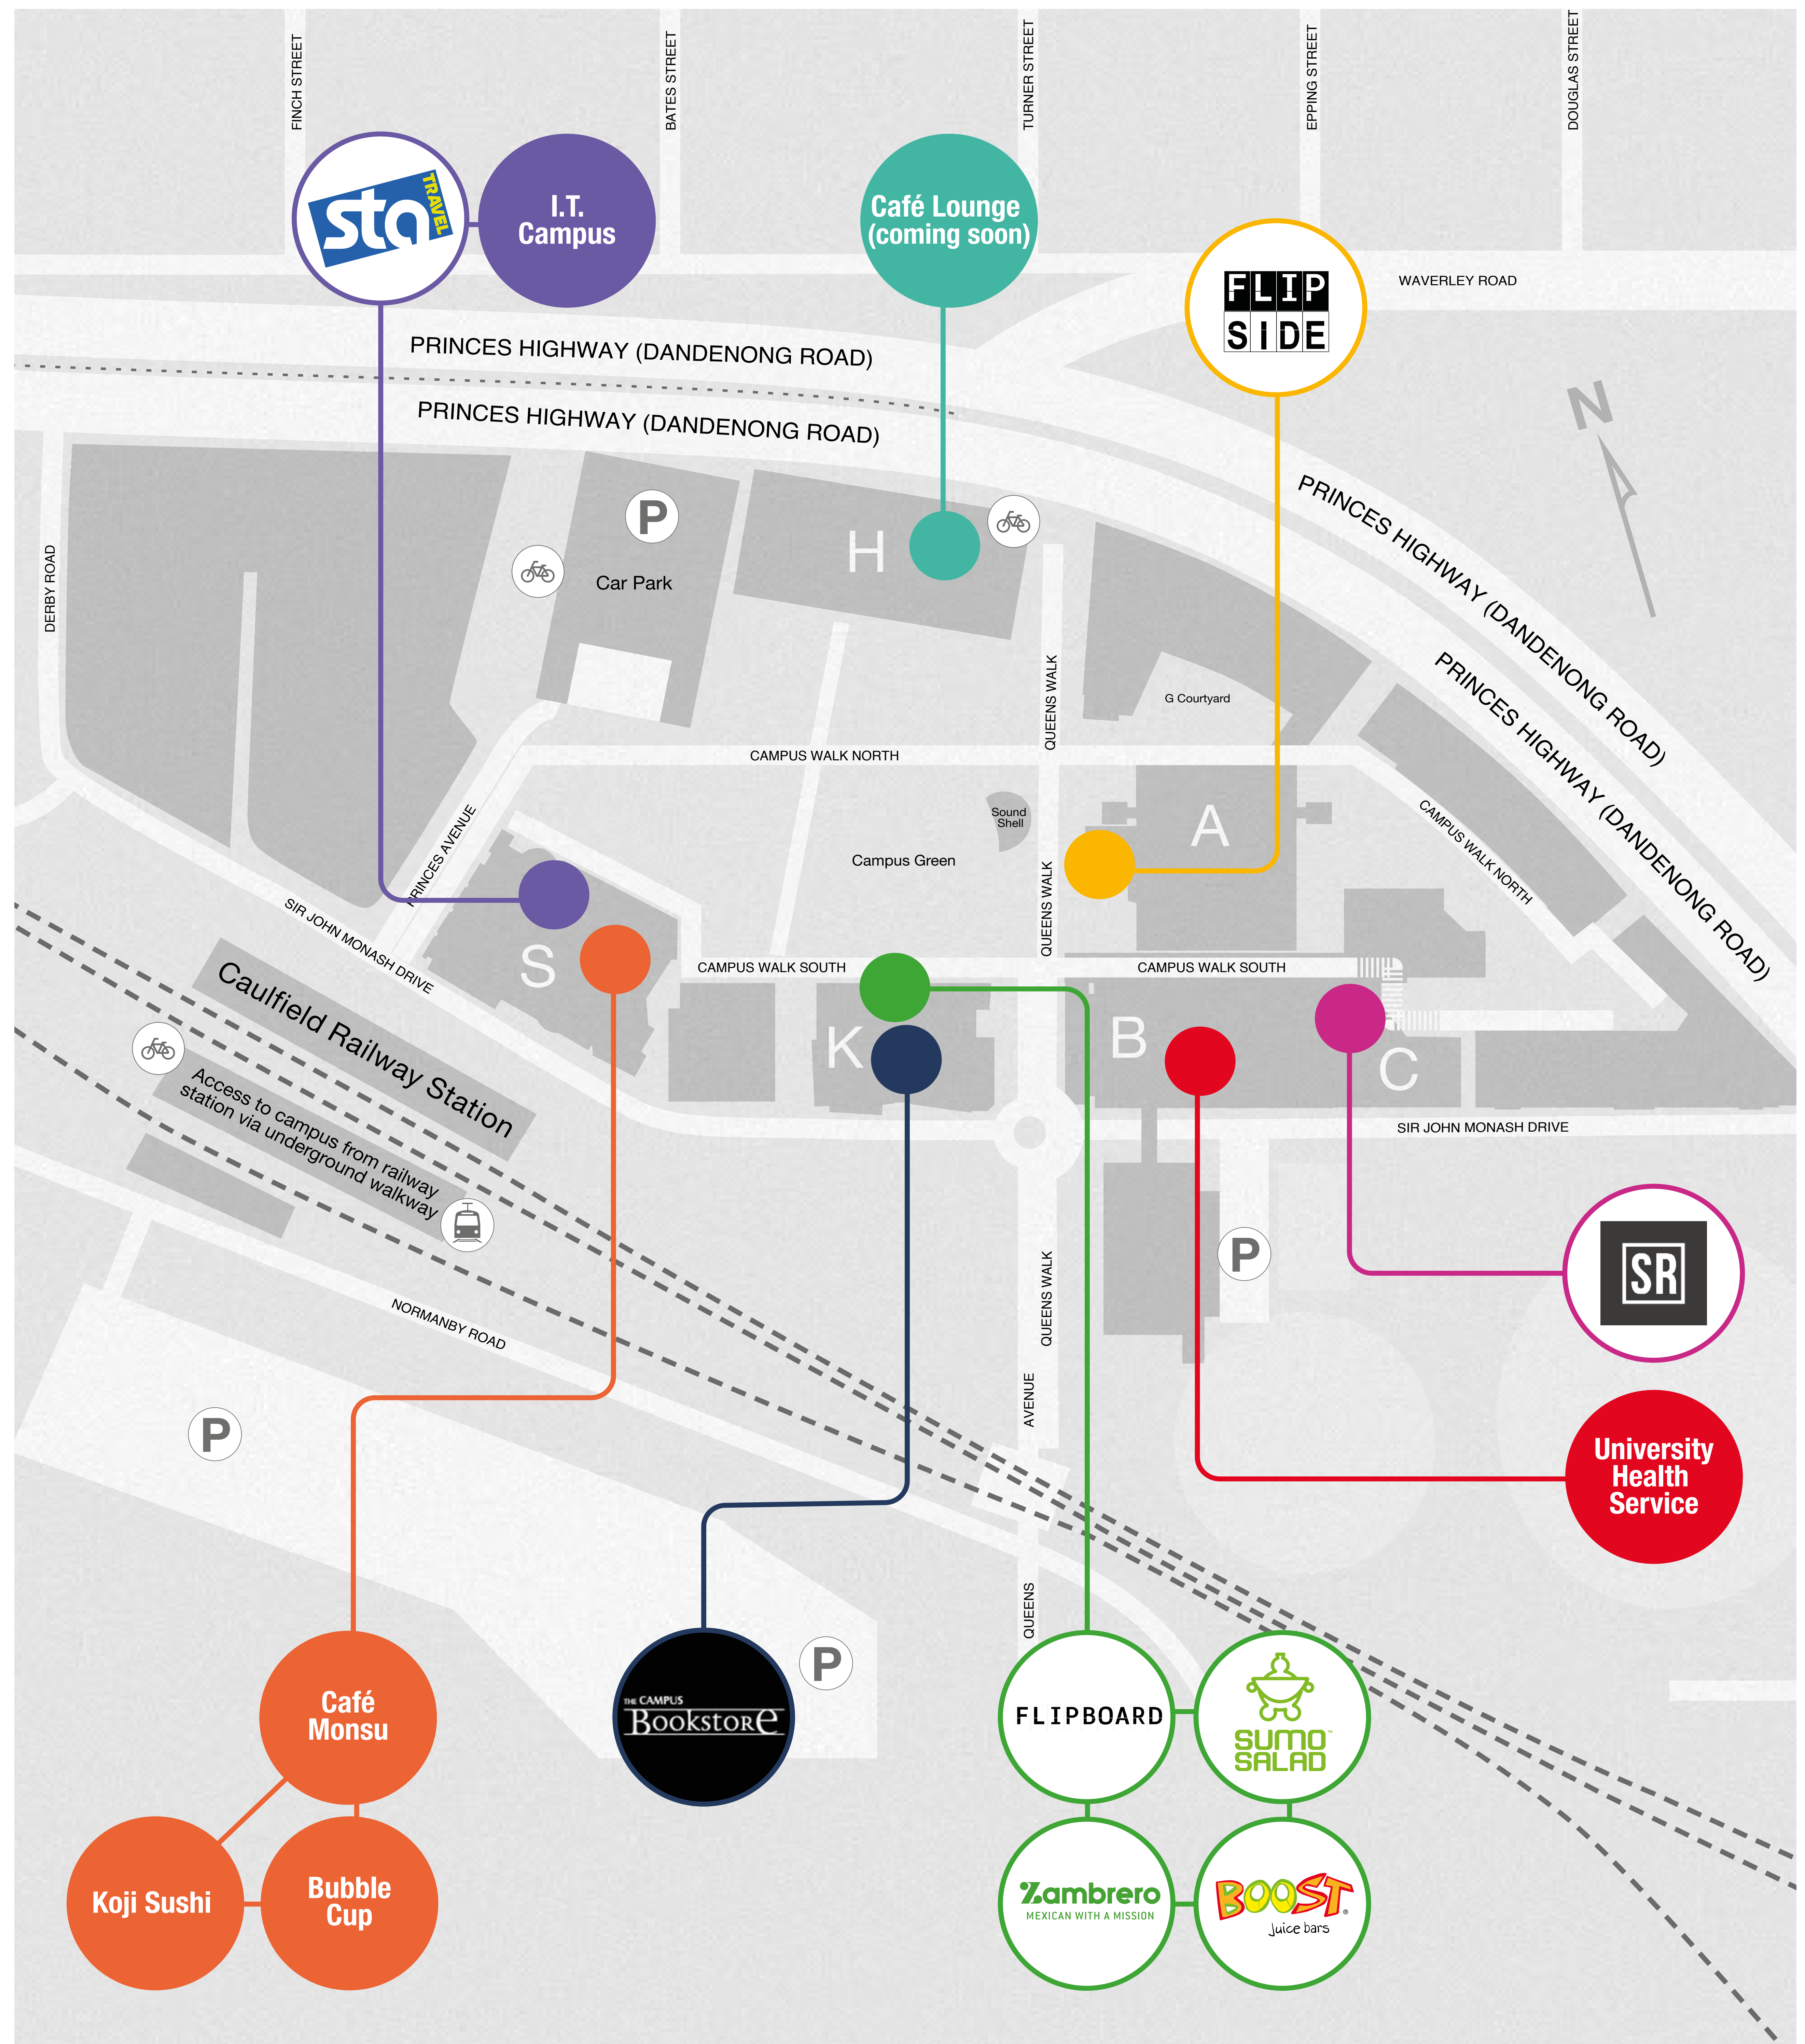

CAULFIELD CAMPUS MONASH FOOD AND RETAIL

Eat and drink

Boost Juice	Building K
Bubble Cup	Building S
Café Lounge (coming soon)	Building H
Café Monsu	Building S
Flipboard	Building K
Flipside	Building A
Koji Sushi	Building S
Standing Room Coffee	Building C
Sumo Salad	Building K
Zambrero	Building K

Shop and services

I.T Campus	Building S
STA Travel	Building S
The Campus Bookstore	Building K
University Health Service	Building B

Follow MFR Instagram for more information
www.instagram.com/monash_foodies/