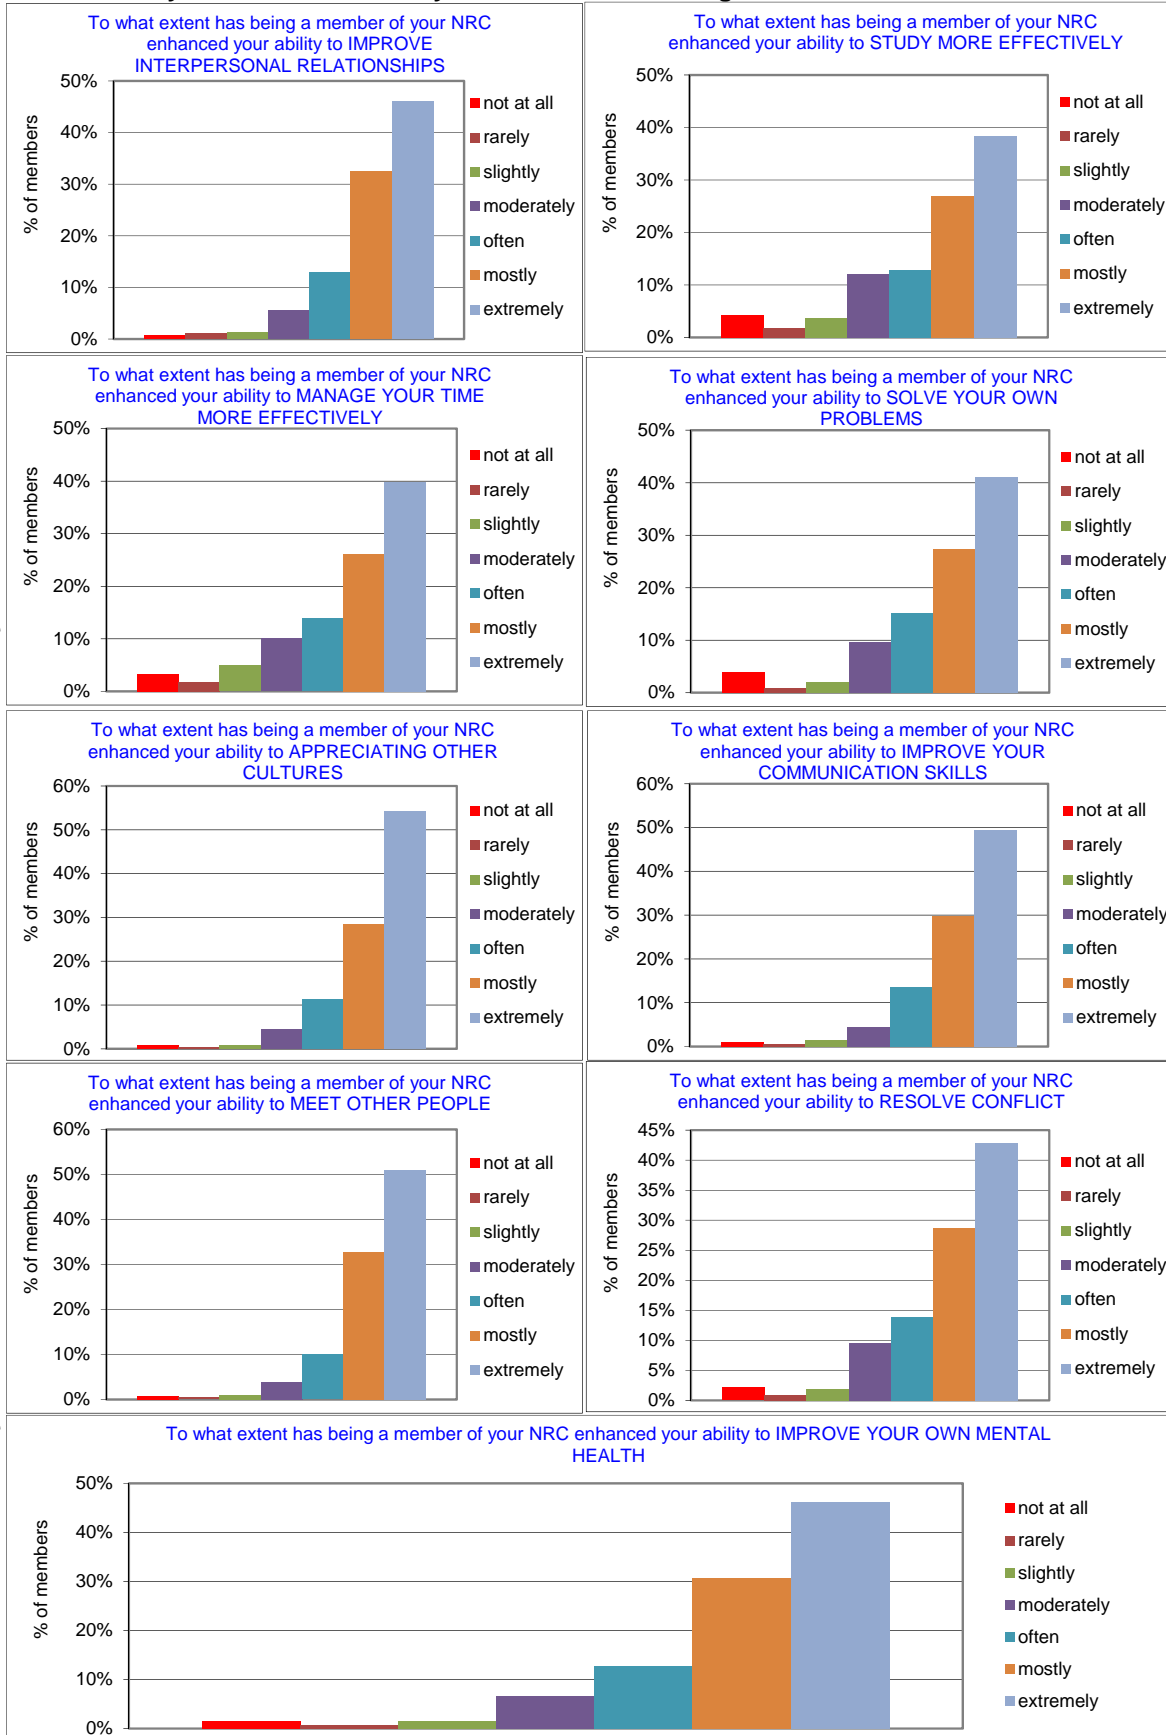

2017 survey of Monash University Non Residential College members

2017 survey data: total number of NRC members = 1819 members. 502 surveys returned = 27.6% response rate

2017 survey of Monash University Non Residential College members

2017 survey data: total number of NRC members = 1819 members. 502 surveys returned = 27.6% response rate

2017 survey of Monash University Non Residential College members

2017 survey data: total number of NRC members = 1819 members. 502 surveys returned = 27.6% response rate