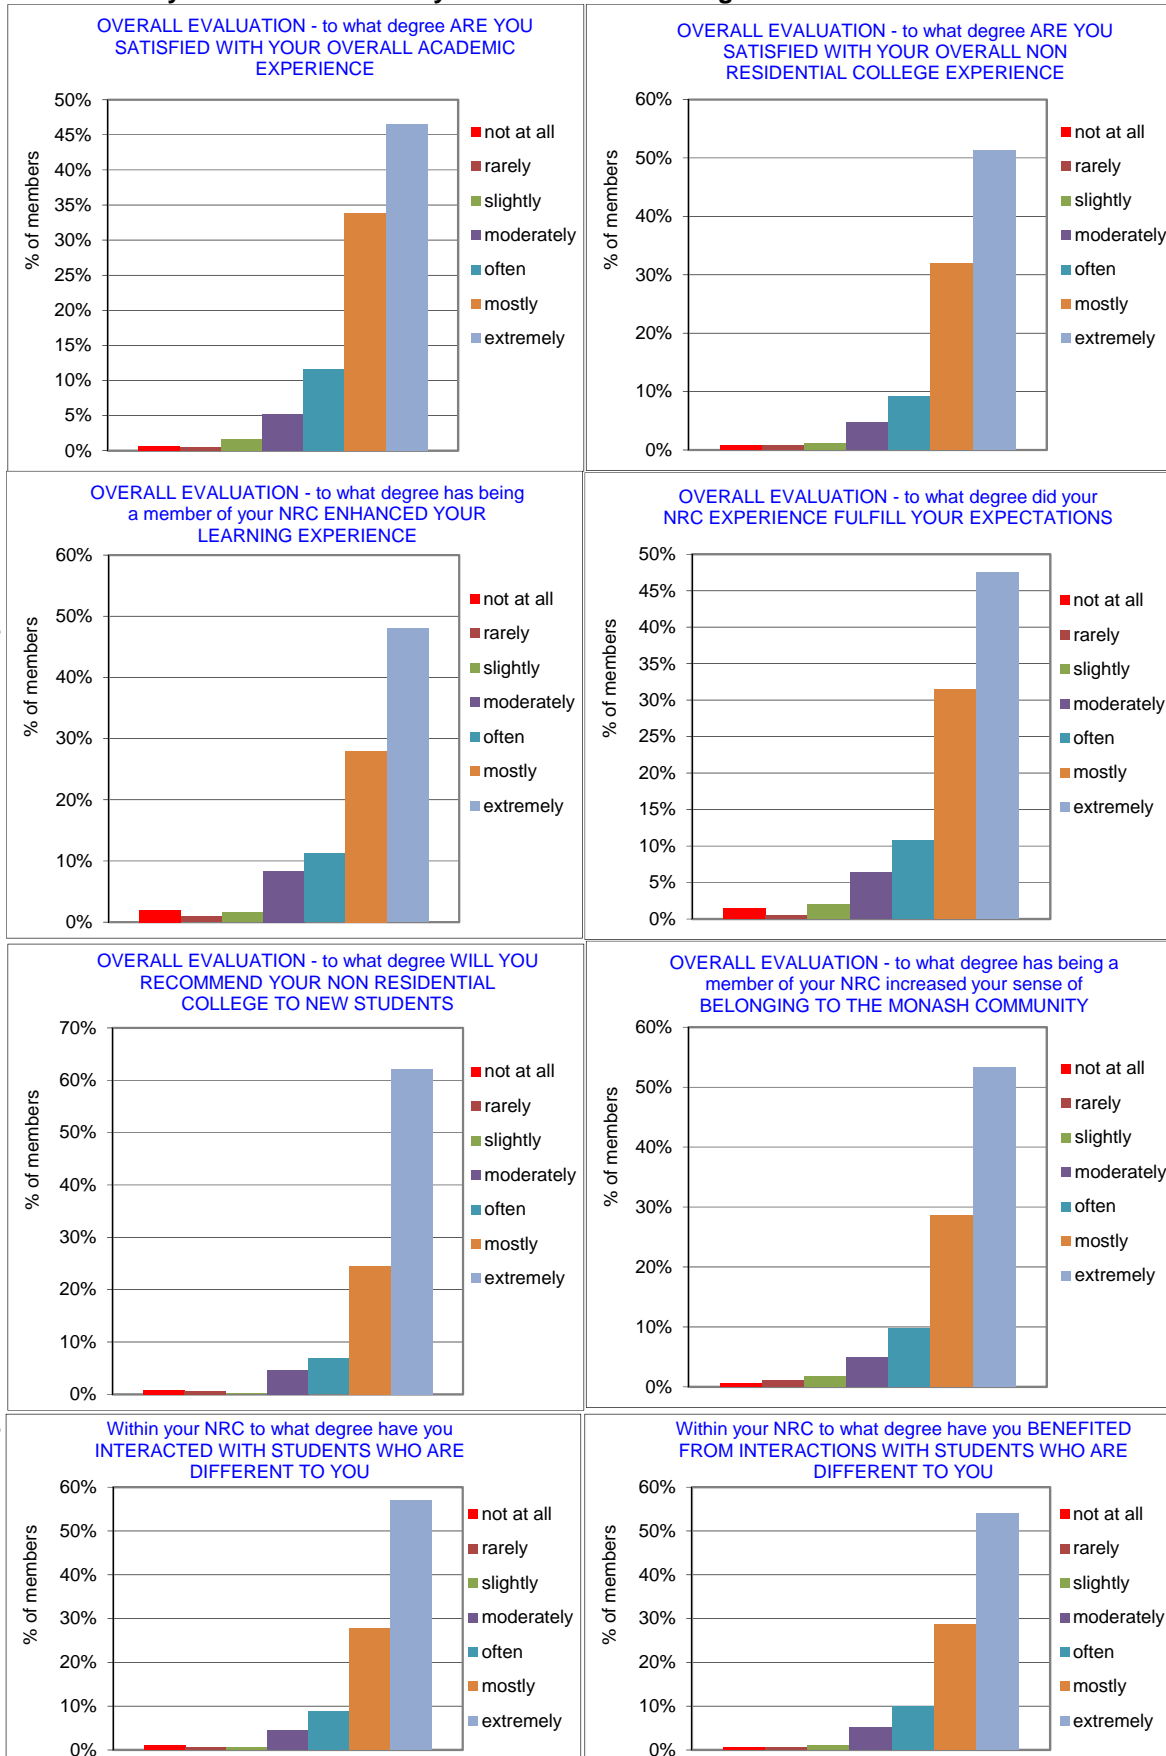

2017 survey of Monash University Non Residential College members

2017 survey data: total number of NRC members = 1819 members. 502 surveys returned = 27.6% response rate

2017 survey of Monash University Non Residential College members

2017 survey data: total number of NRC members = 1819 members. 502 surveys returned = 27.6% response rate

2017 survey of Monash University Non Residential College members

2017 survey data: total number of NRC members = 1819 members. 502 surveys returned = 27.6% response rate