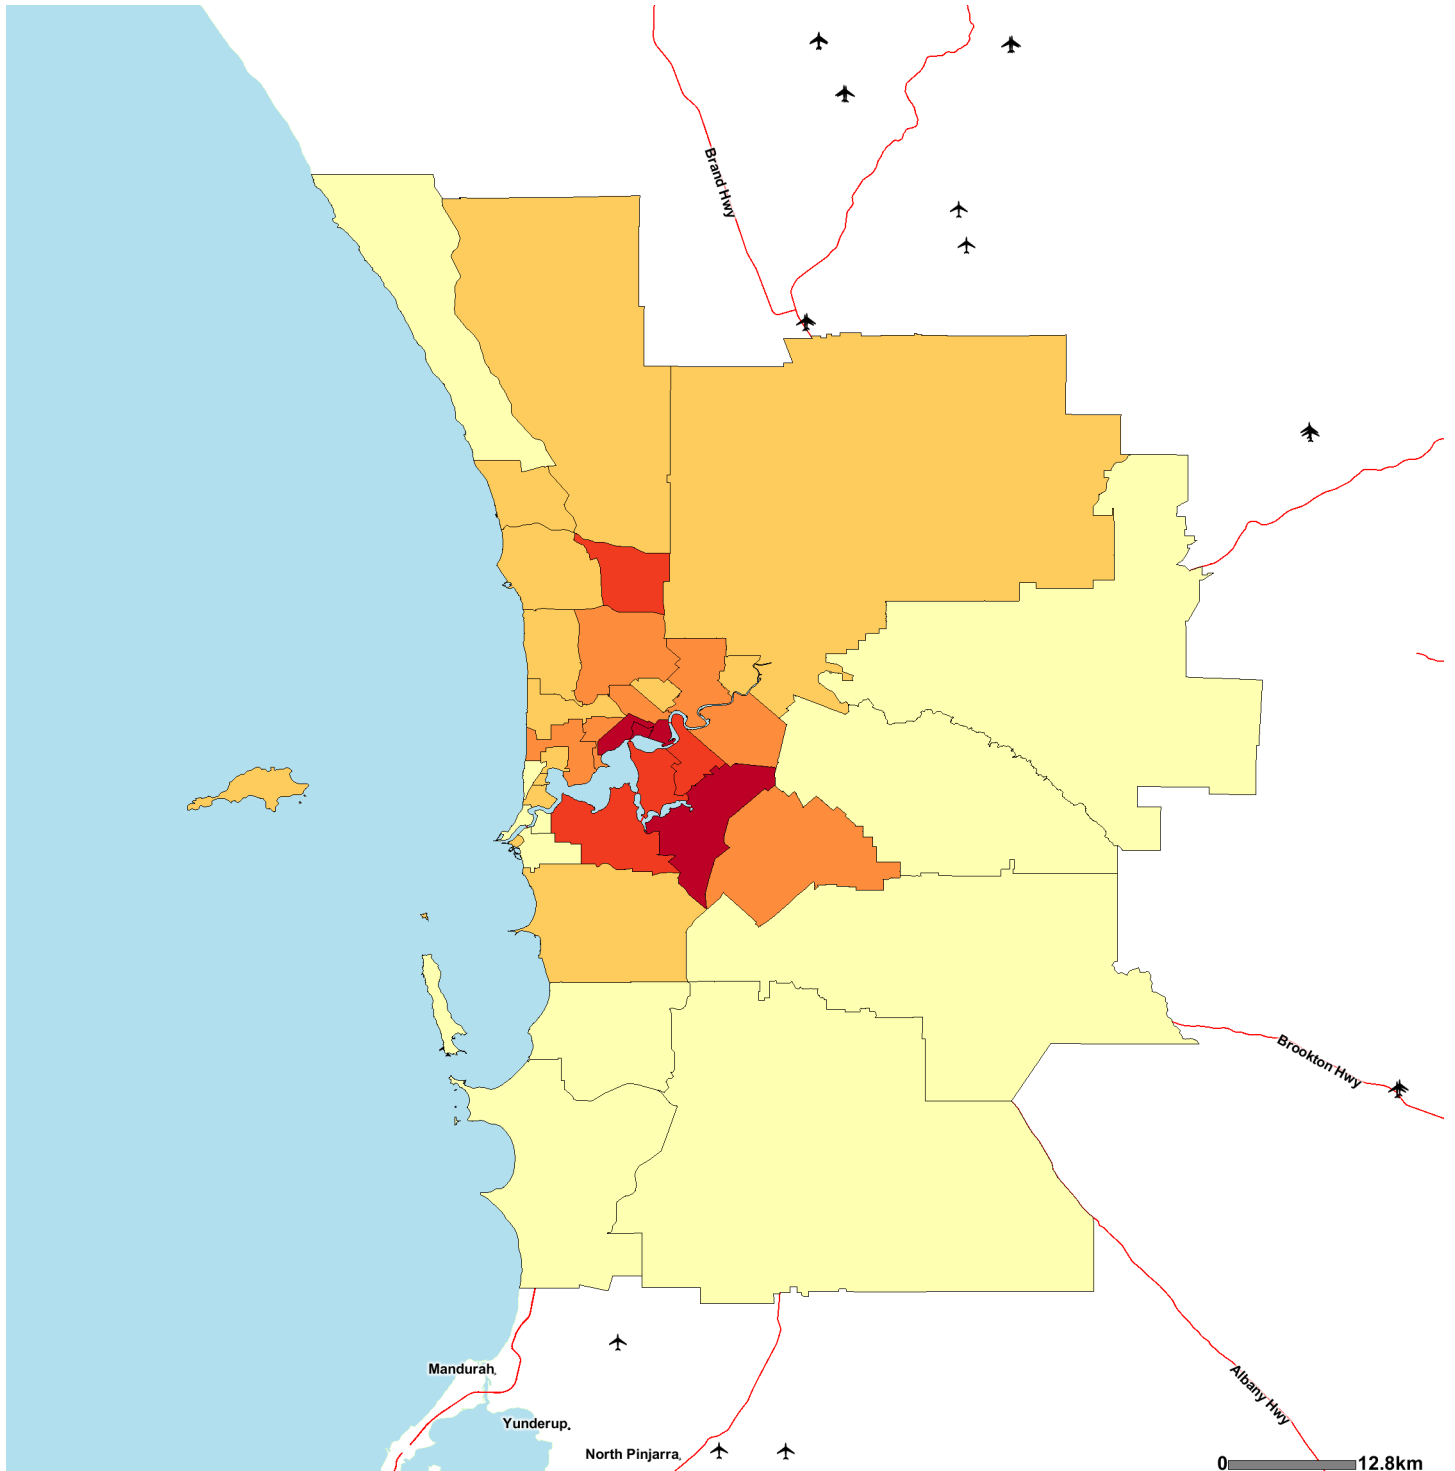

People born in South-East Asia

As a percentage of the total population

Based on Place of Usual Residence, 2006

Perth (Statistical Division) by Statistical Local Area

0 12.8km