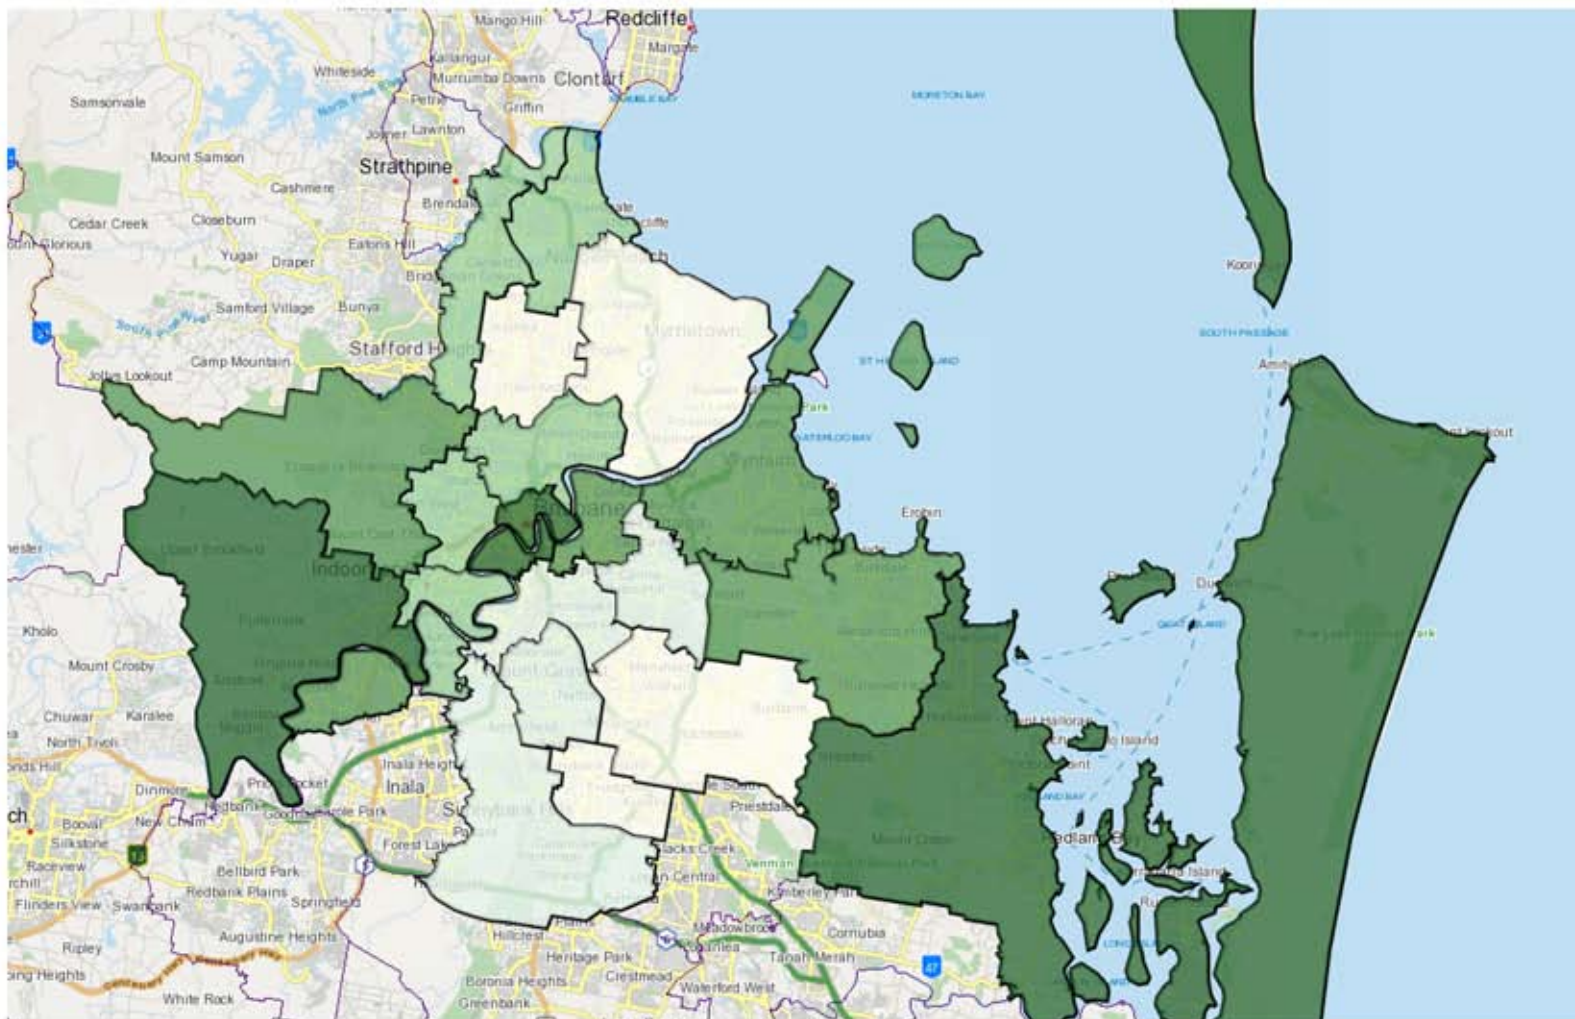

PEOPLE BORN IN NORTH-WEST EUROPE, BRISBANE 2011

Counting: Percentage of Total Population, Place of Usual Residence in SA3 Statistical Areas

This product uses a generalised version of ABS geographic boundaries. This removes some of the detail in the boundaries including very small islands and reduces the file size which enables the application to run more efficiently. More information on this is available in the TableBuilder Manual. The exact ASGS and ASGC boundaries are available from the ABS Statistical Geography Portal, www.abs.gov.au/geography