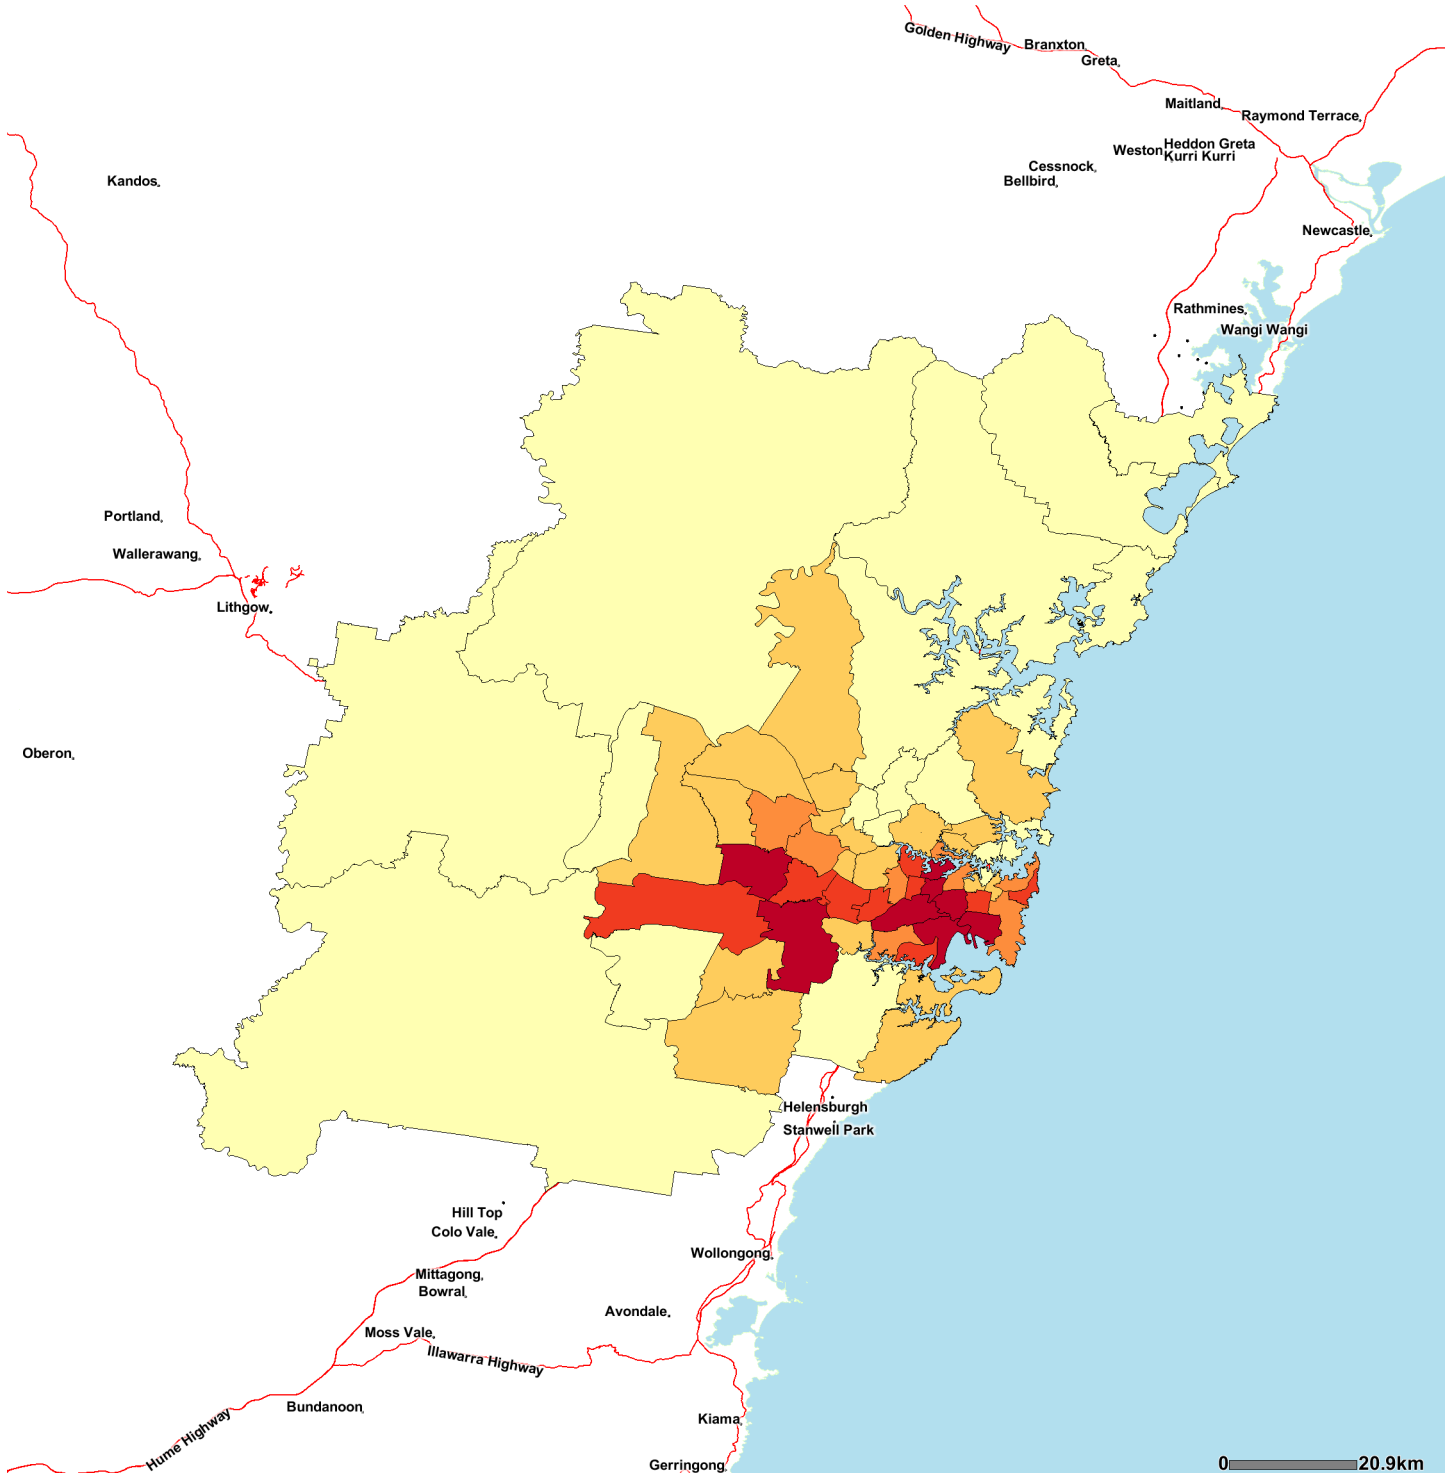

## People born in Southern and Eastern Europe

As a percentage of the total population  
 Based on Place of Usual Residence, 2006  
 Sydney (Statistical Division) by Statistical Local Area

0 20.9km