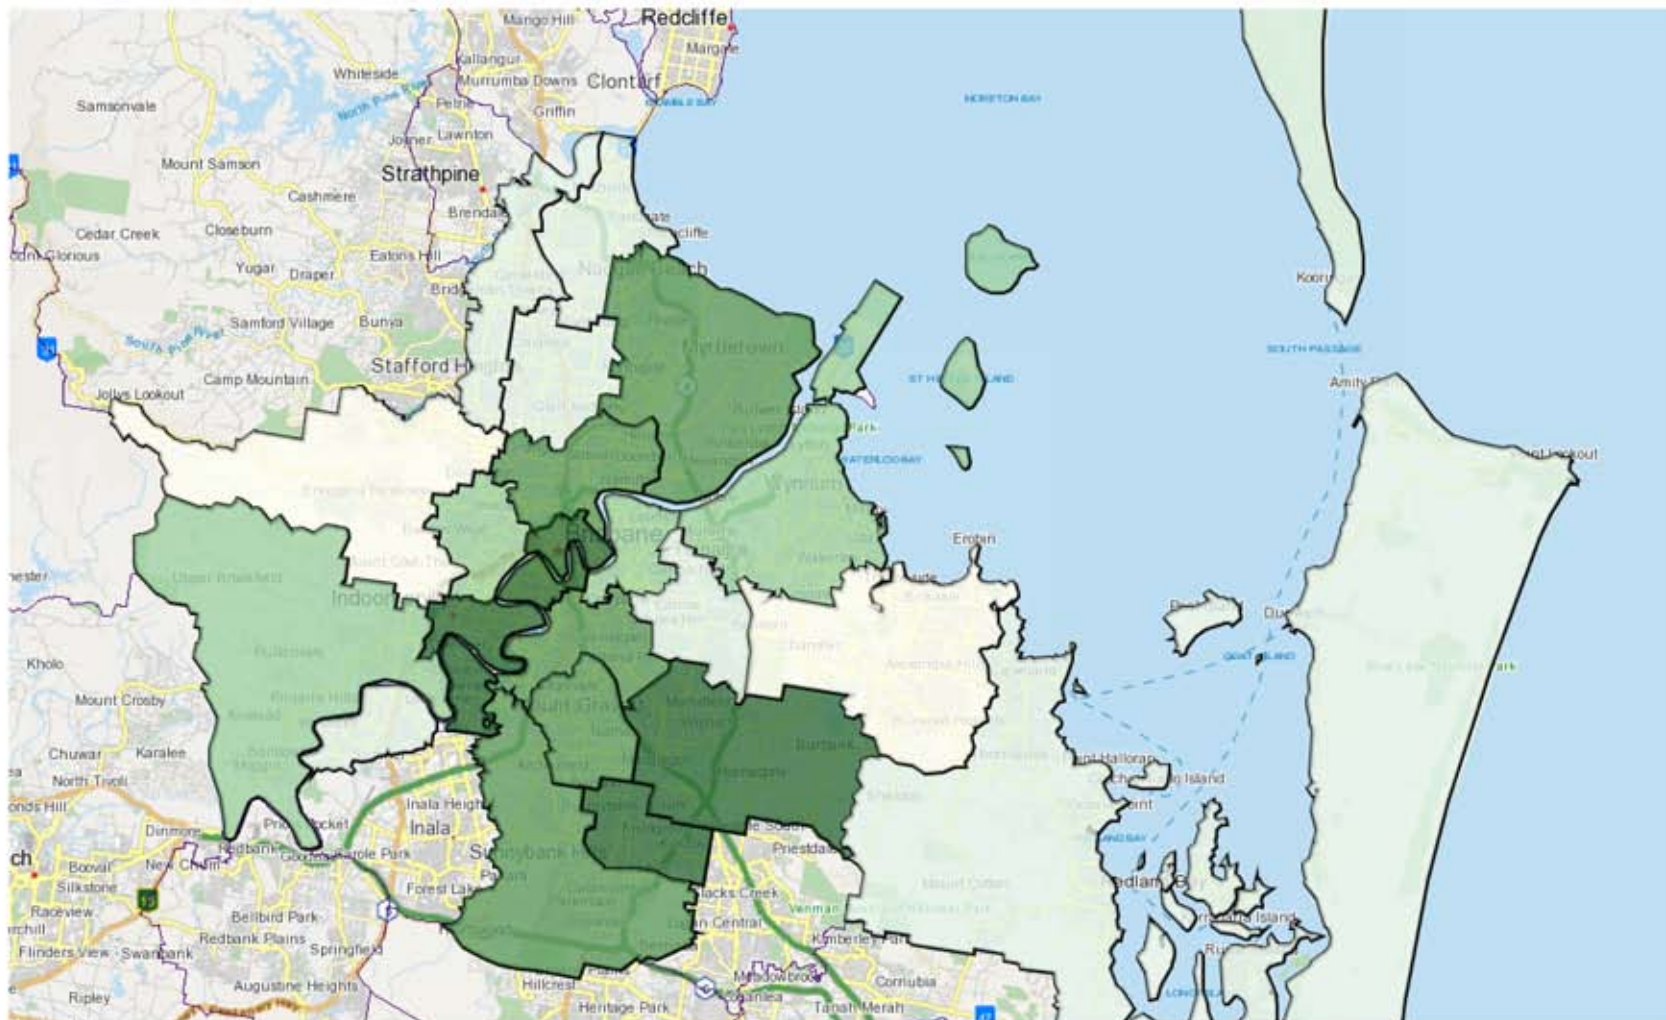

# RECENT ARRIVALS (overseas born people arriving in Australia on, or after, 1 January 2006), BRISBANE 2011

Counting: Percentage of Total Population, Place of Usual Residence in SA3 Statistical Areas

**Recent Arrivals**

This product uses a generalised version of ABS geographic boundaries. This removes some of the detail in the boundaries including very small islands and reduces the file size which enables the application to run more efficiently. More information on this is available in the TableBuilder Manual. The exact ASGS and ASGC boundaries are available from the ABS Statistical Geography Portal, [www.abs.gov.au/geography](http://www.abs.gov.au/geography)