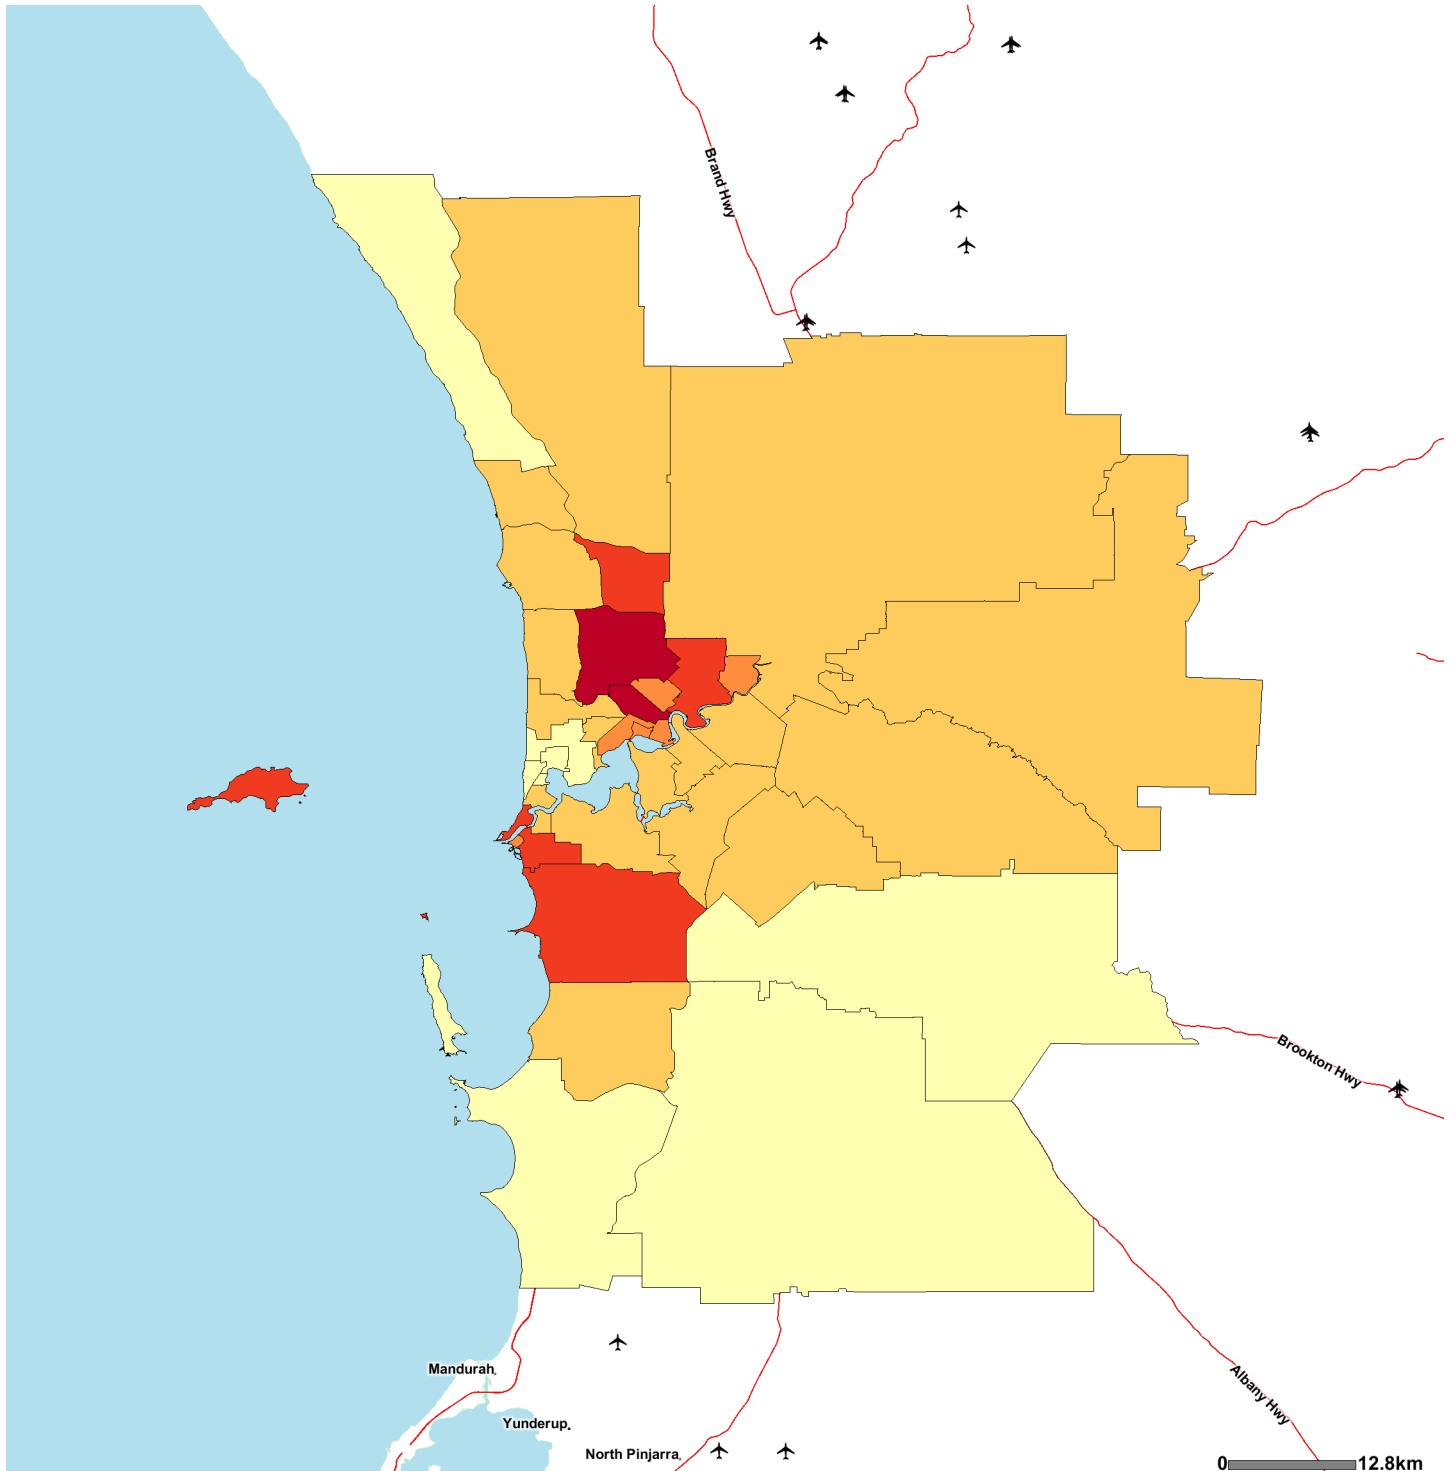

People born in Southern and Eastern Europe

As a percentage of the total population
Based on Place of Usual Residence, 2006
Perth (Statistical Division) by Statistical Local Area

0 12.8km