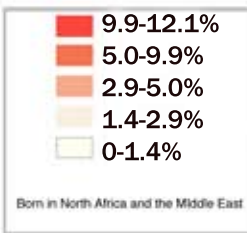

PEOPLE BORN IN NORTH AFRICA AND THE MIDDLE EAST, SYDNEY 2011

Counting: Percentage of Total Population, Place of Usual Residence in SA3 Statistical Areas

This product uses a generalised version of ABS geographic boundaries. This removes some of the detail in the boundaries including very small islands and reduces the file size which enables the application to run more efficiently. More information on this is available in the TableBuilder Manual. The exact ASGS and ASGC boundaries are available from the ABS Statistical Geography Portal, www.abs.gov.au/geography