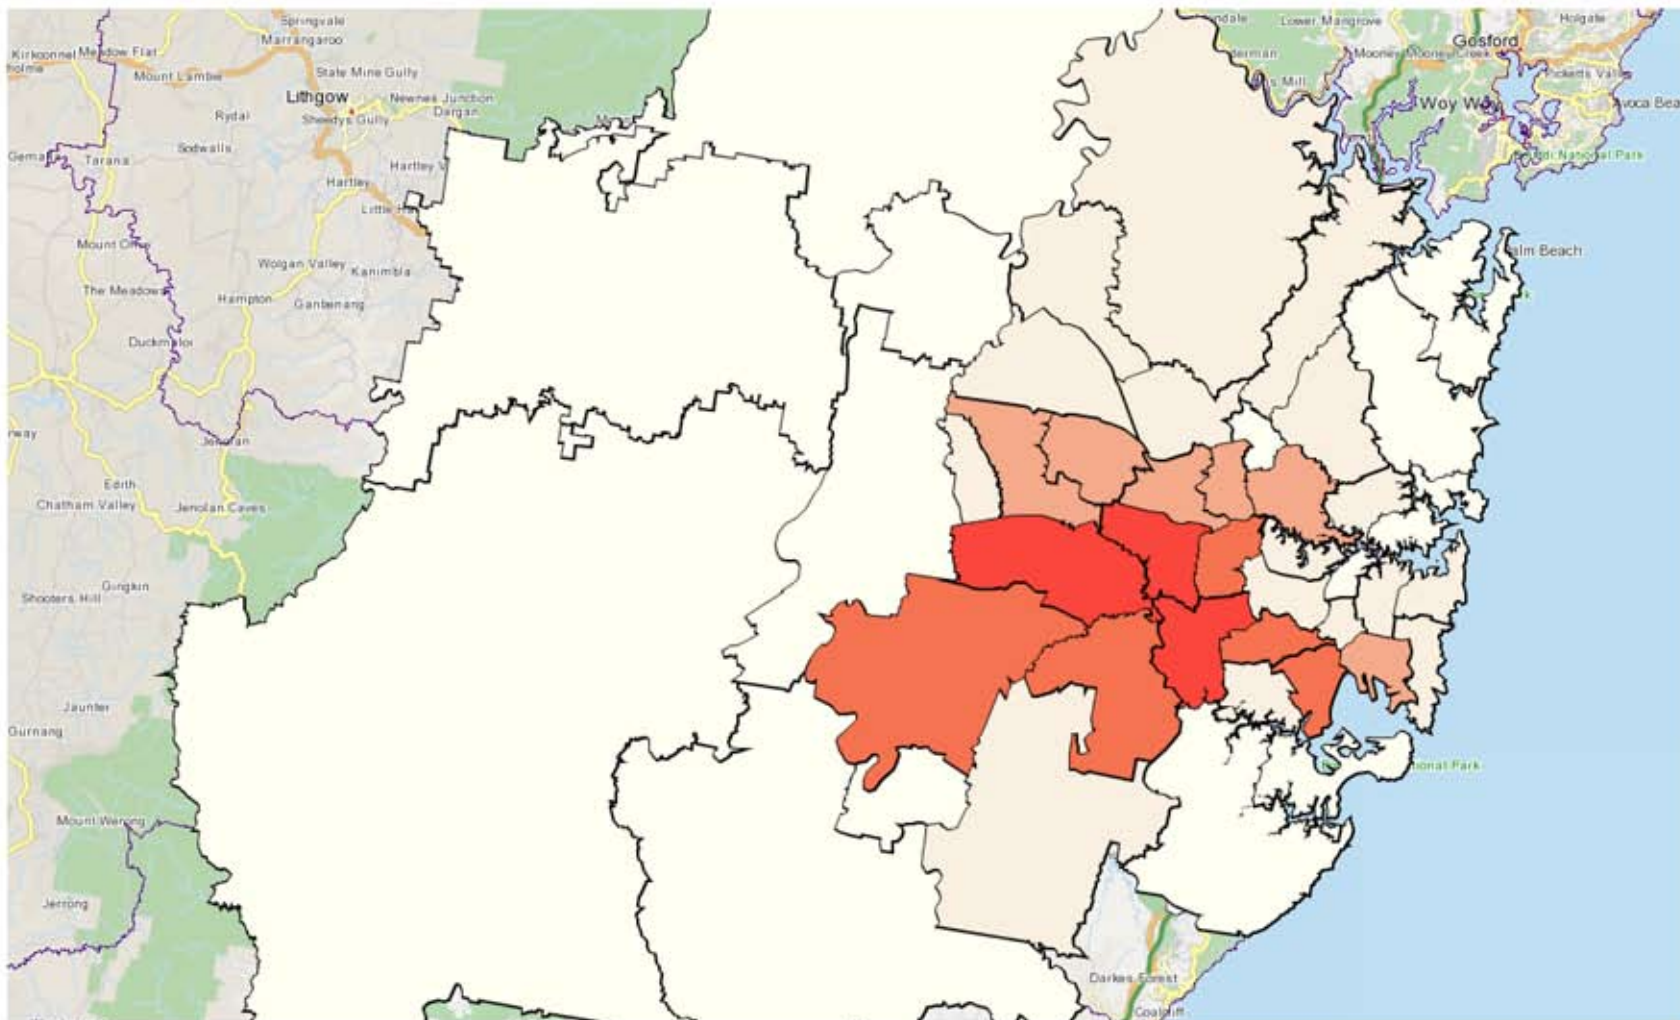

PEOPLE BORN IN NORTH AFRICA AND THE MIDDLE EAST, SYDNEY 2011

Counting: Percentage of Total Population, Place of Usual Residence in SA3 Statistical Areas

This product uses a generalised version of ABS geographic boundaries. This removes some of the detail in the boundaries including very small islands and reduces the file size which enables the application to run more efficiently. More information on this is available in the TableBuilder Manual. The exact ASGS and ASGC boundaries are available from the ABS Statistical Geography Portal, www.abs.gov.au/geography