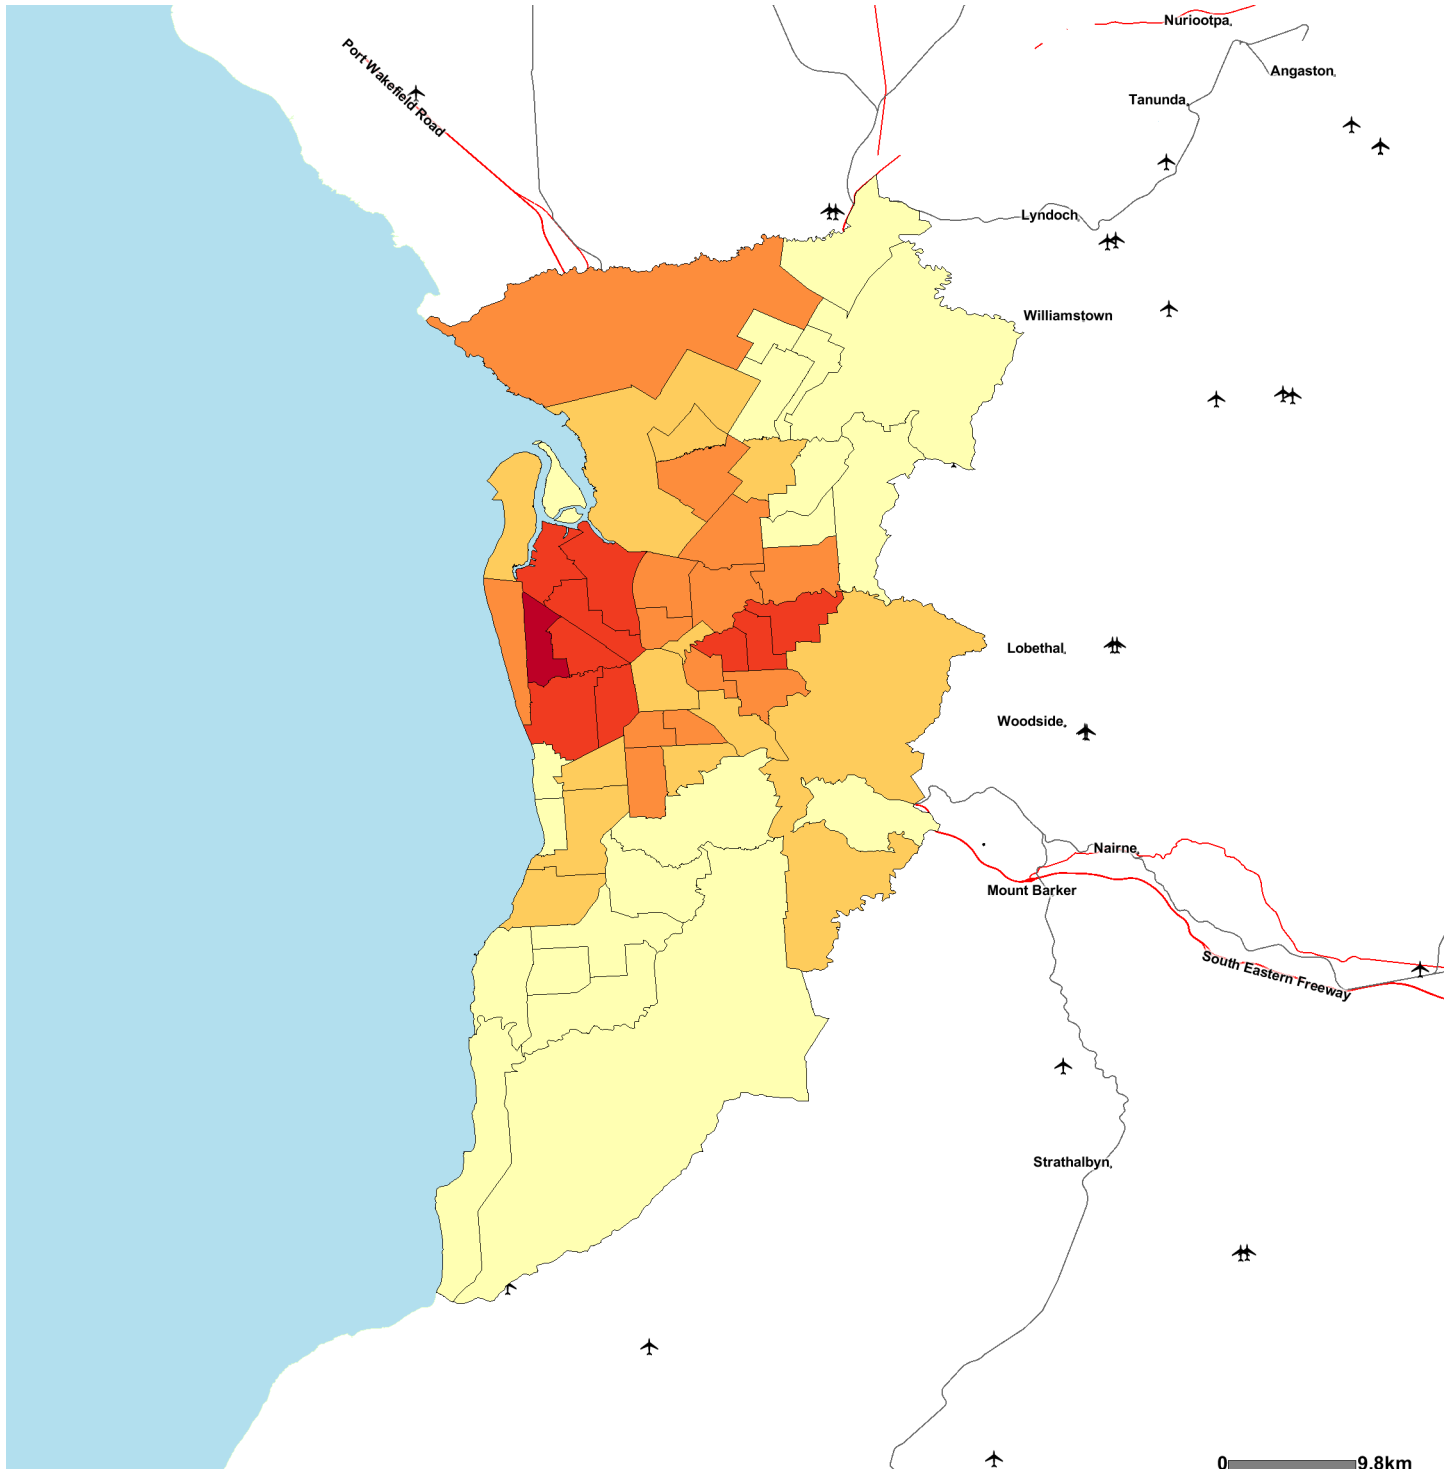

People born in Southern and Eastern Europe

As a percentage of the total population

Based on Place of Usual Residence, 2006

Adelaide (Statistical Division) by Statistical Local Area

0 9.8km