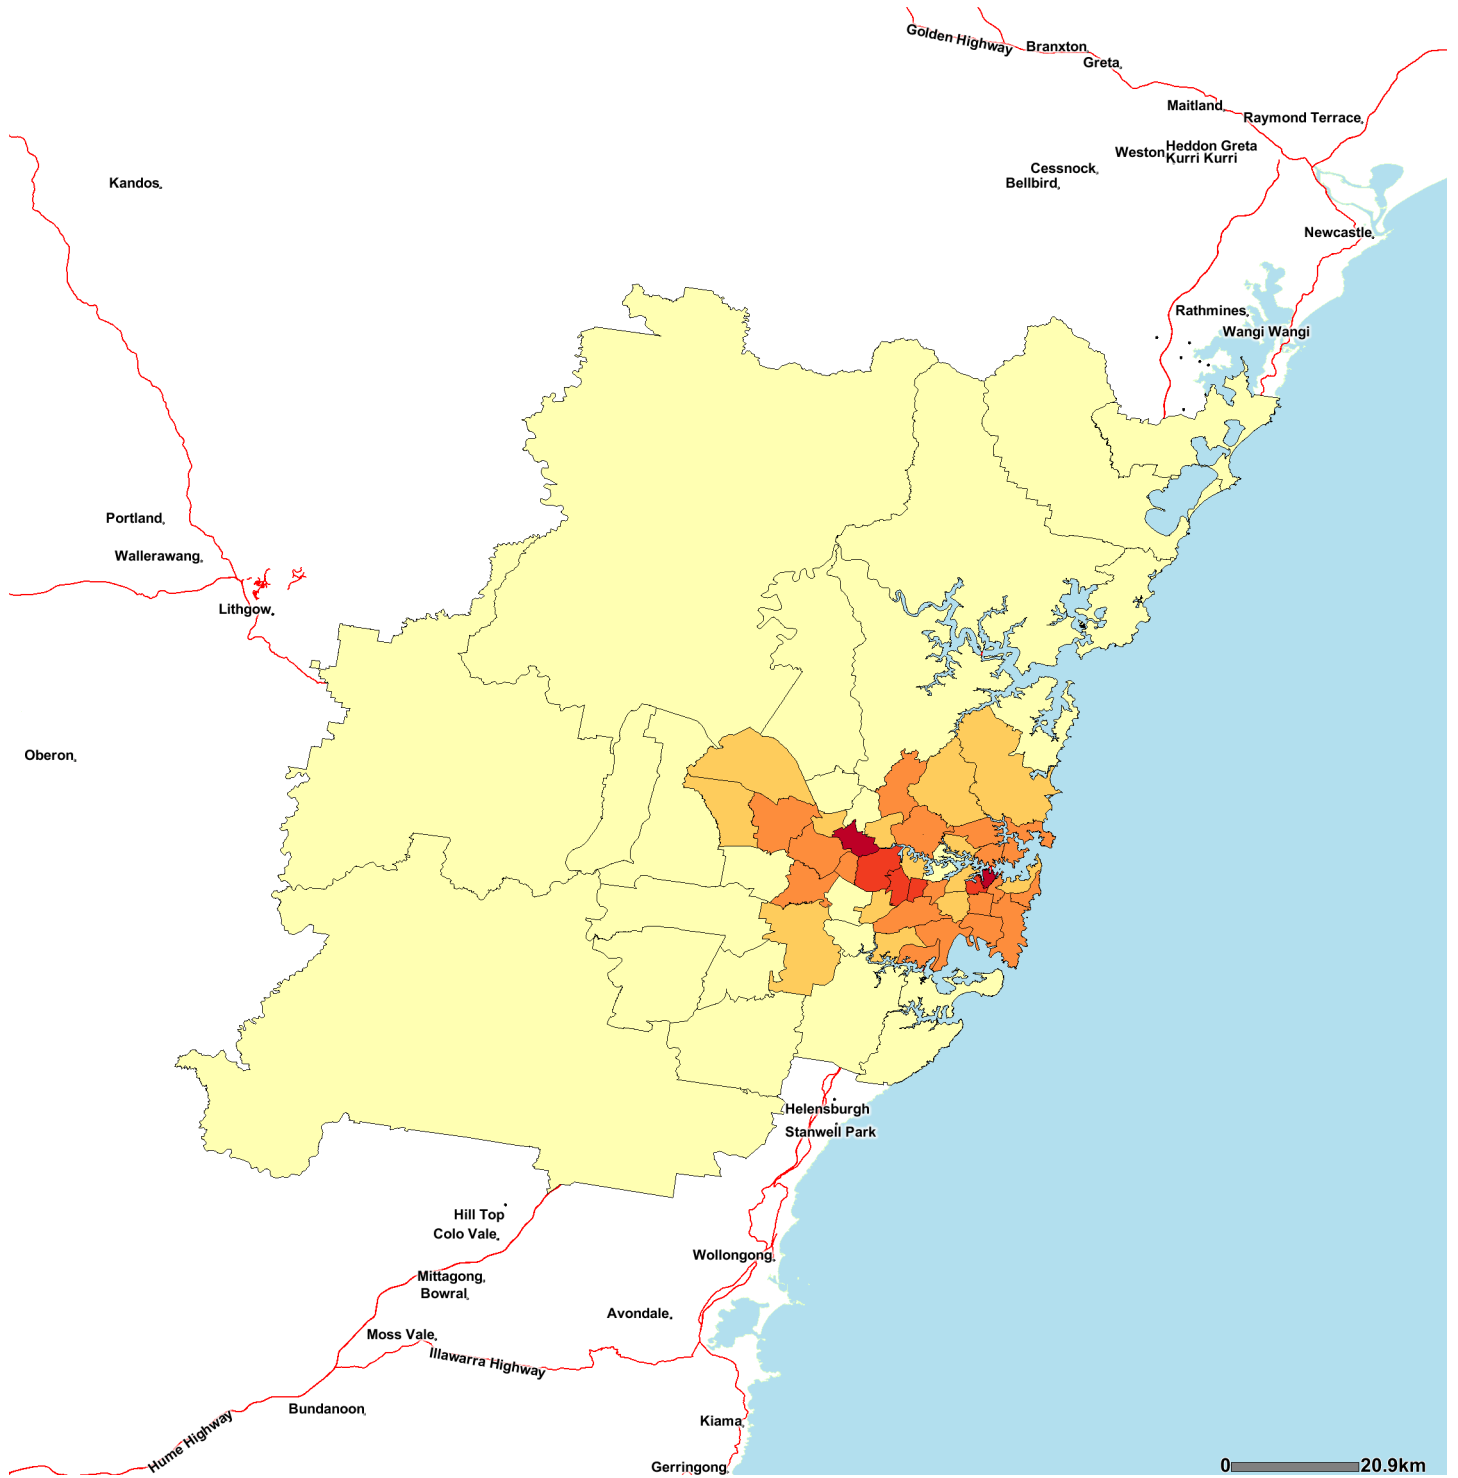

Recent Arrivals

Overseas born people arriving in Australia on, or after, 1 January 2001
 As a percentage of the total population
 Based on Place of Usual Residence, 2006
 Sydney (Statistical Division) by Statistical Local Area

0 20.9km