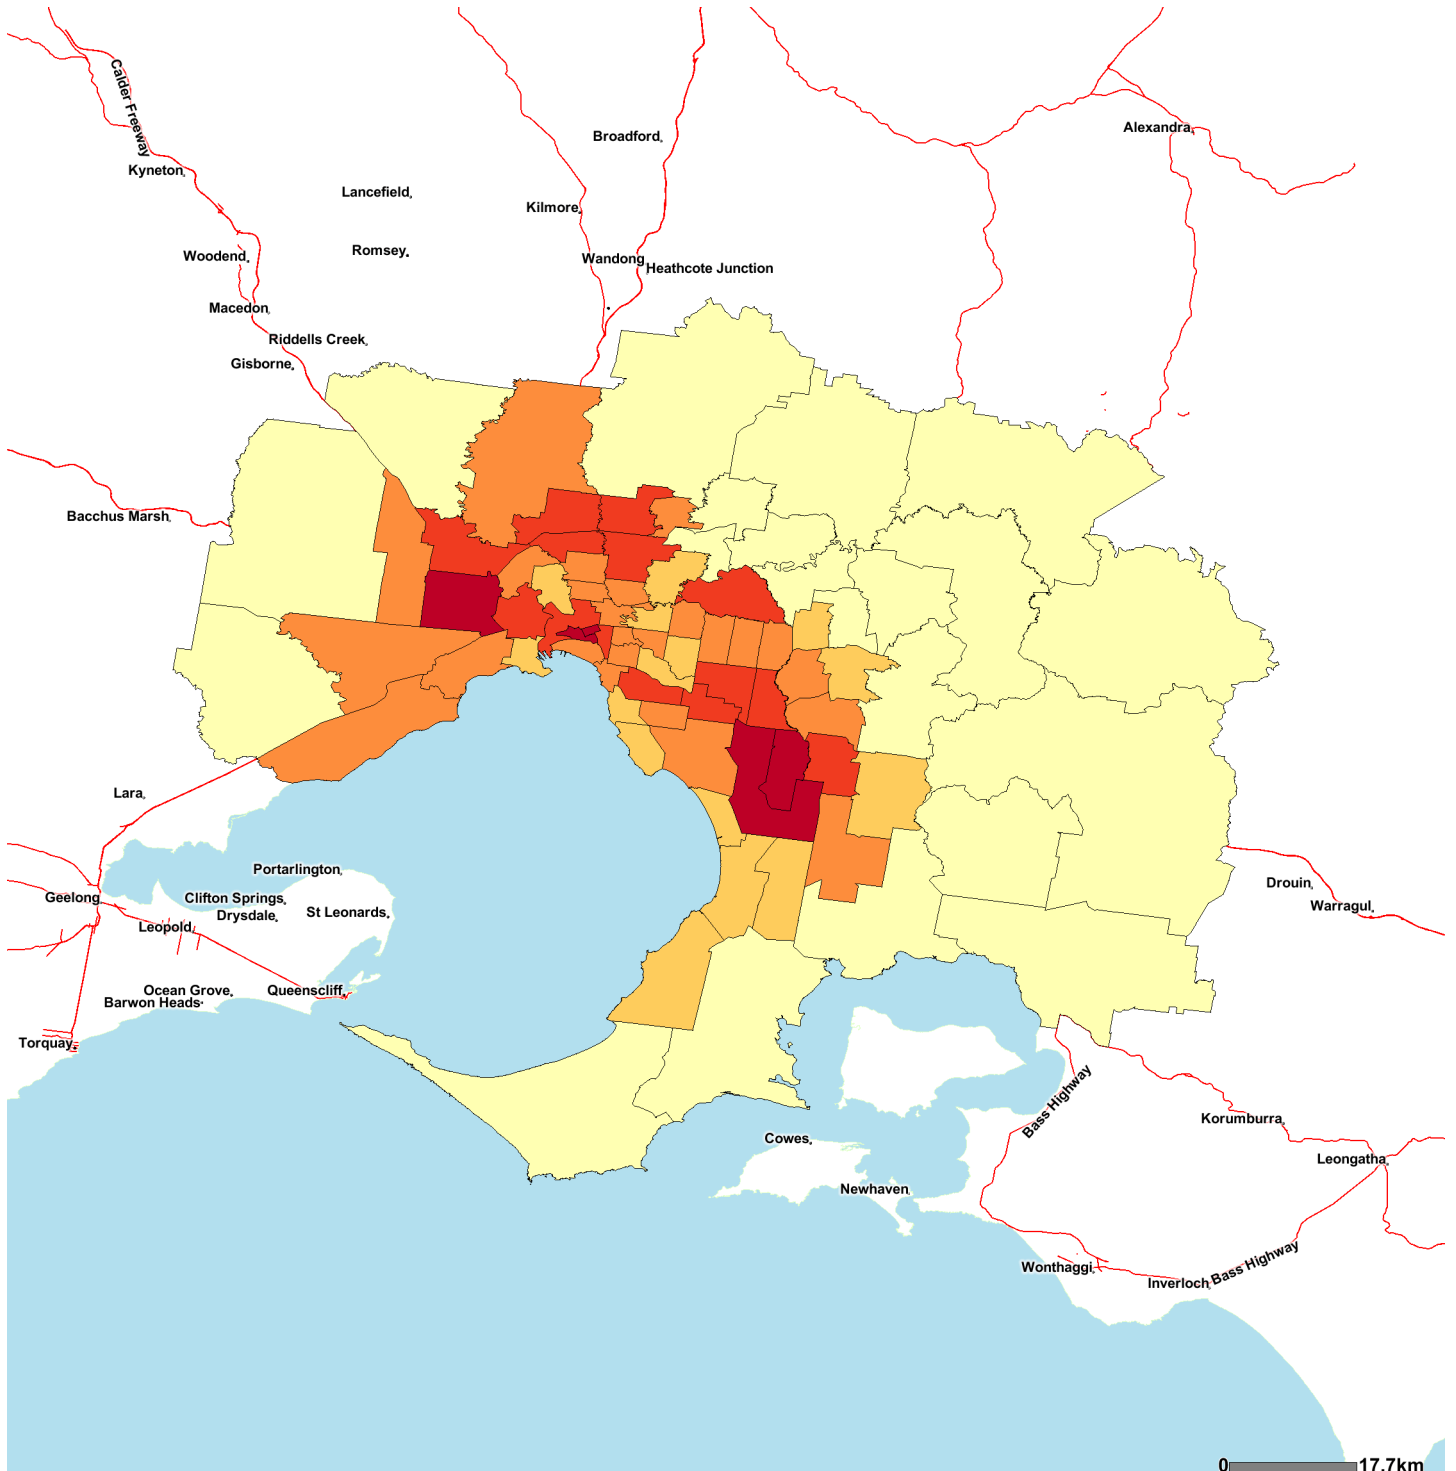

People Born Overseas

As a percentage of the total population
 Based on Place of Usual Residence, 2006
 Melbourne (Statistical Division) by Statistical Local Area

0 17.7km