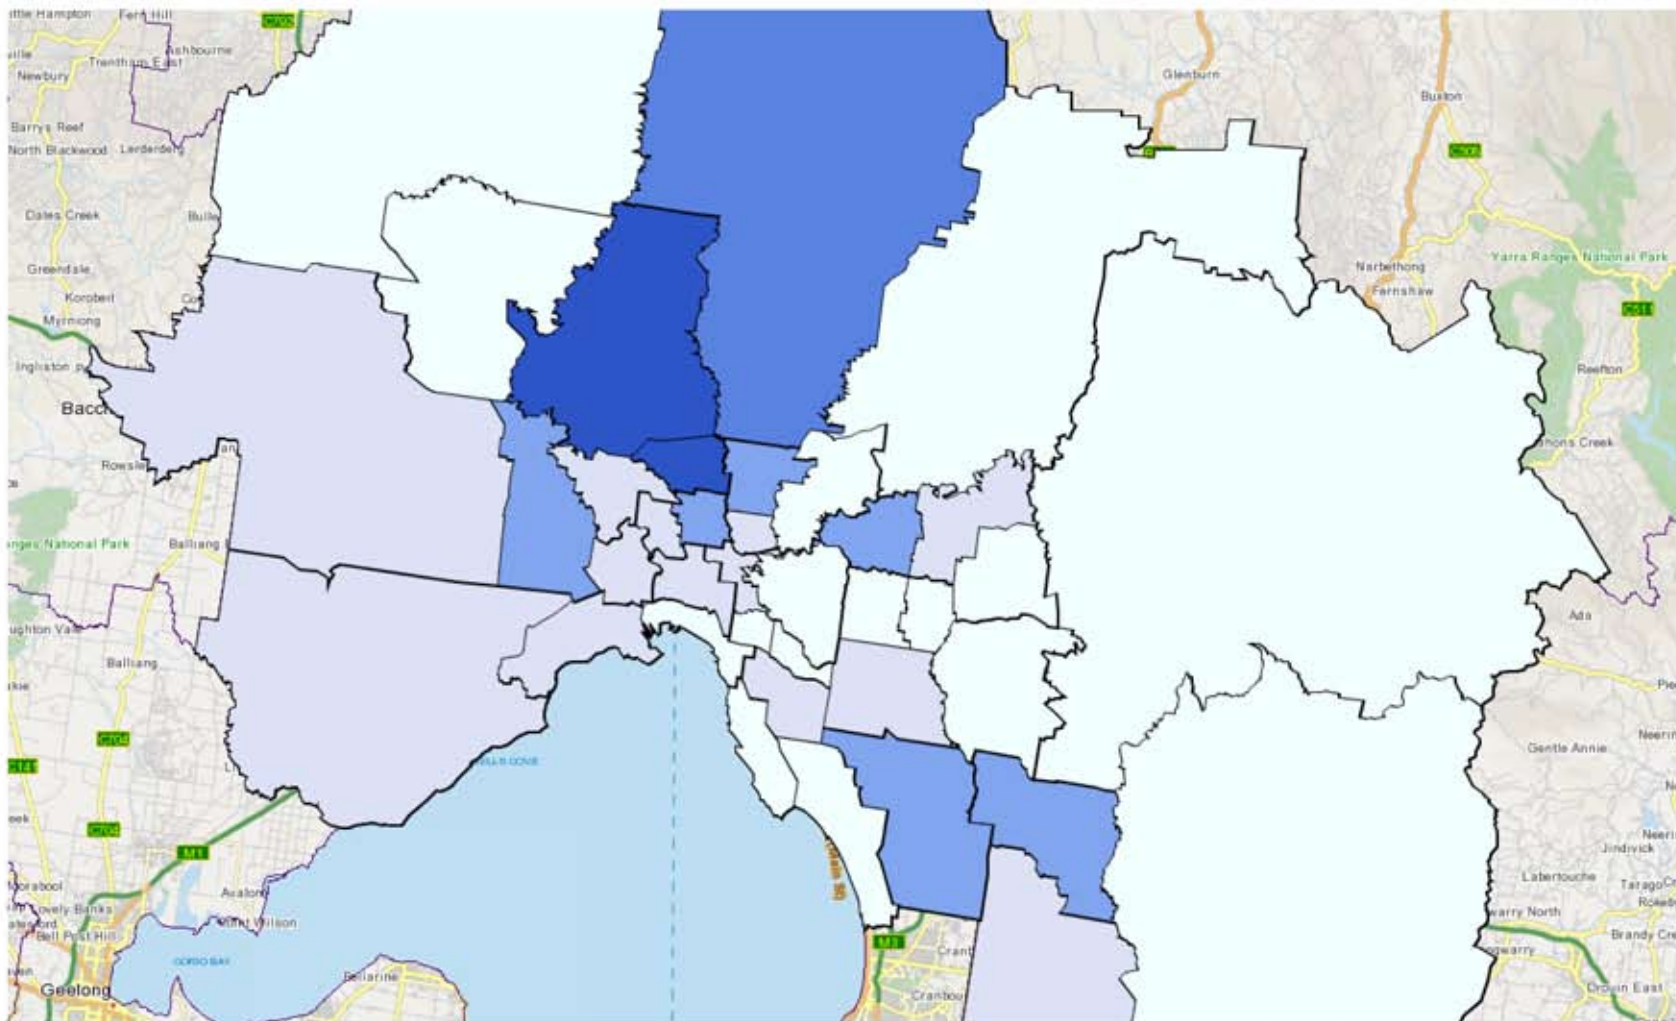

# PEOPLE BORN IN NORTH AFRICA AND THE MIDDLE EAST, MELBOURNE 2011

Counting: Percentage of Total Population, Place of Usual Residence in SA3 Statistical Areas

This product uses a generalised version of ABS geographic boundaries. This removes some of the detail in the boundaries including very small islands and reduces the file size which enables the application to run more efficiently. More information on this is available in the TableBuilder Manual. The exact ASGS and ASGC boundaries are available from the ABS Statistical Geography Portal, [www.abs.gov.au/geography](http://www.abs.gov.au/geography)

Born in North Africa and the Middle East

Satellite Imagery - Copyright Esri, i-cubed, USDA, USGS, AEX, GeoEye, Getmapping, Aerogrid, IGN, IGP, and the GIS User Community

MDS Street Map - Copyright MapData Services Australia, PSMA