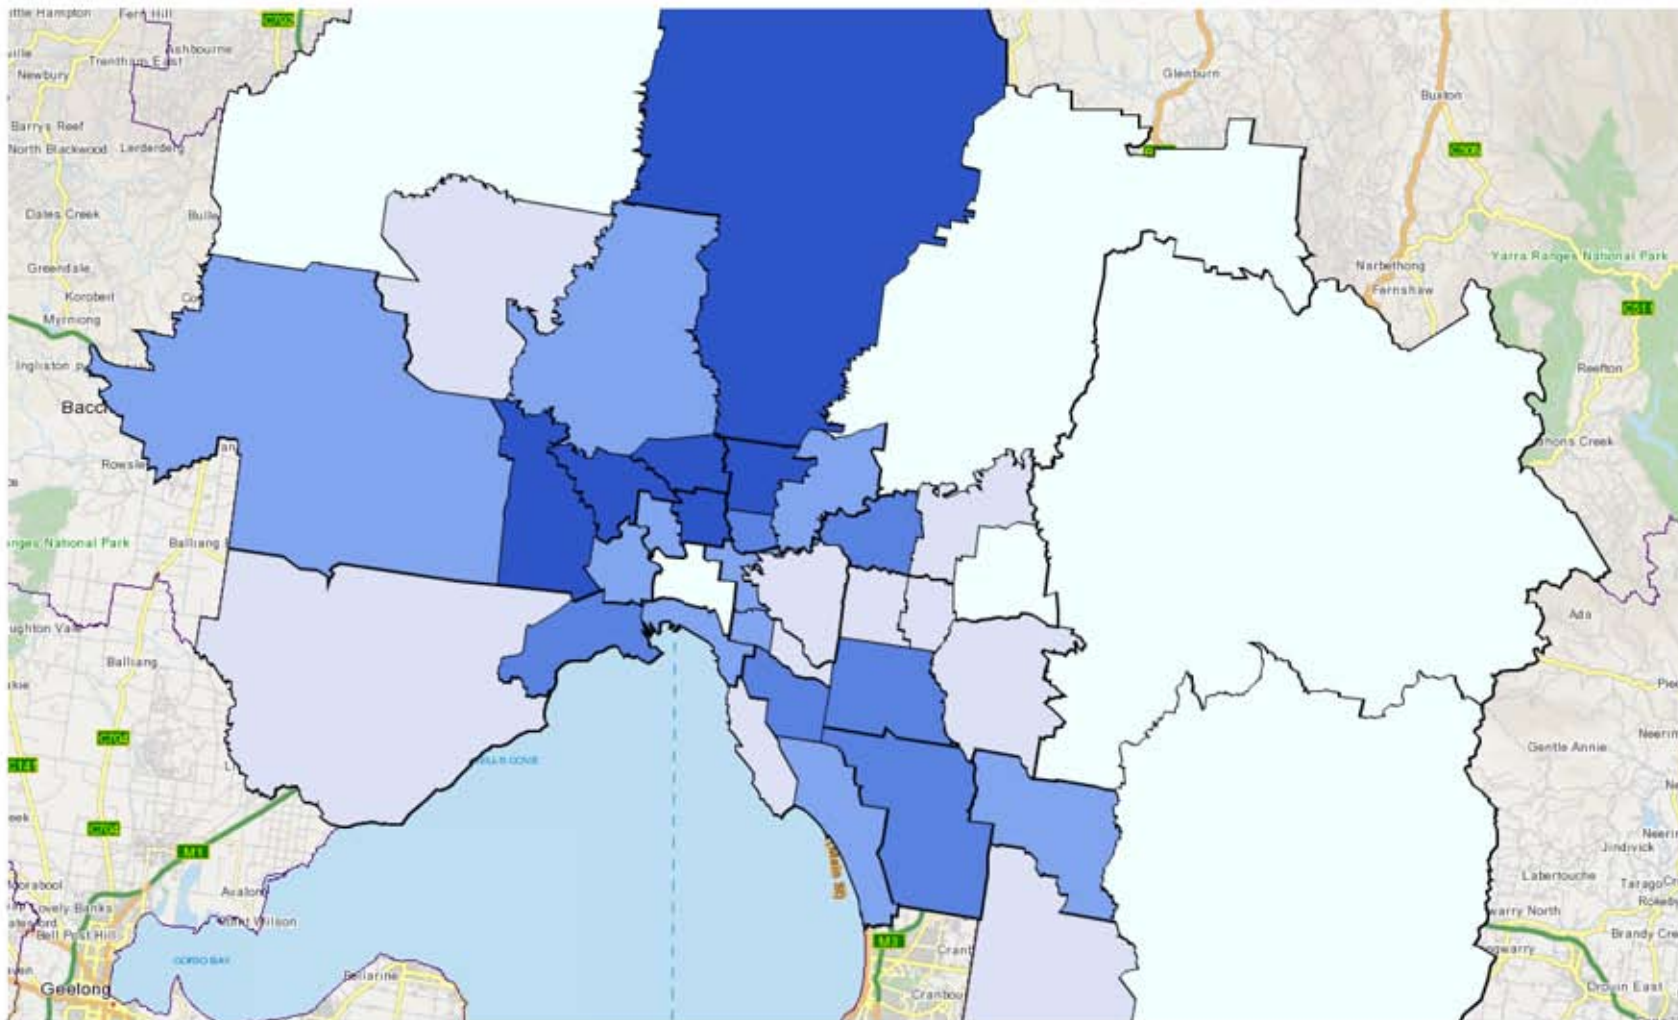

PEOPLE BORN IN SOUTHERN AND EASTERN EUROPE, MELBOURNE 2011

Counting: Percentage of Total Population, Place of Usual Residence in SA3 Statistical Areas

This product uses a generalised version of ABS geographic boundaries. This removes some of the detail in the boundaries including very small islands and reduces the file size which enables the application to run more efficiently. More information on this is available in the TableBuilder Manual. The exact ASGS and ASGC boundaries are available from the ABS Statistical Geography Portal, www.abs.gov.au/geography