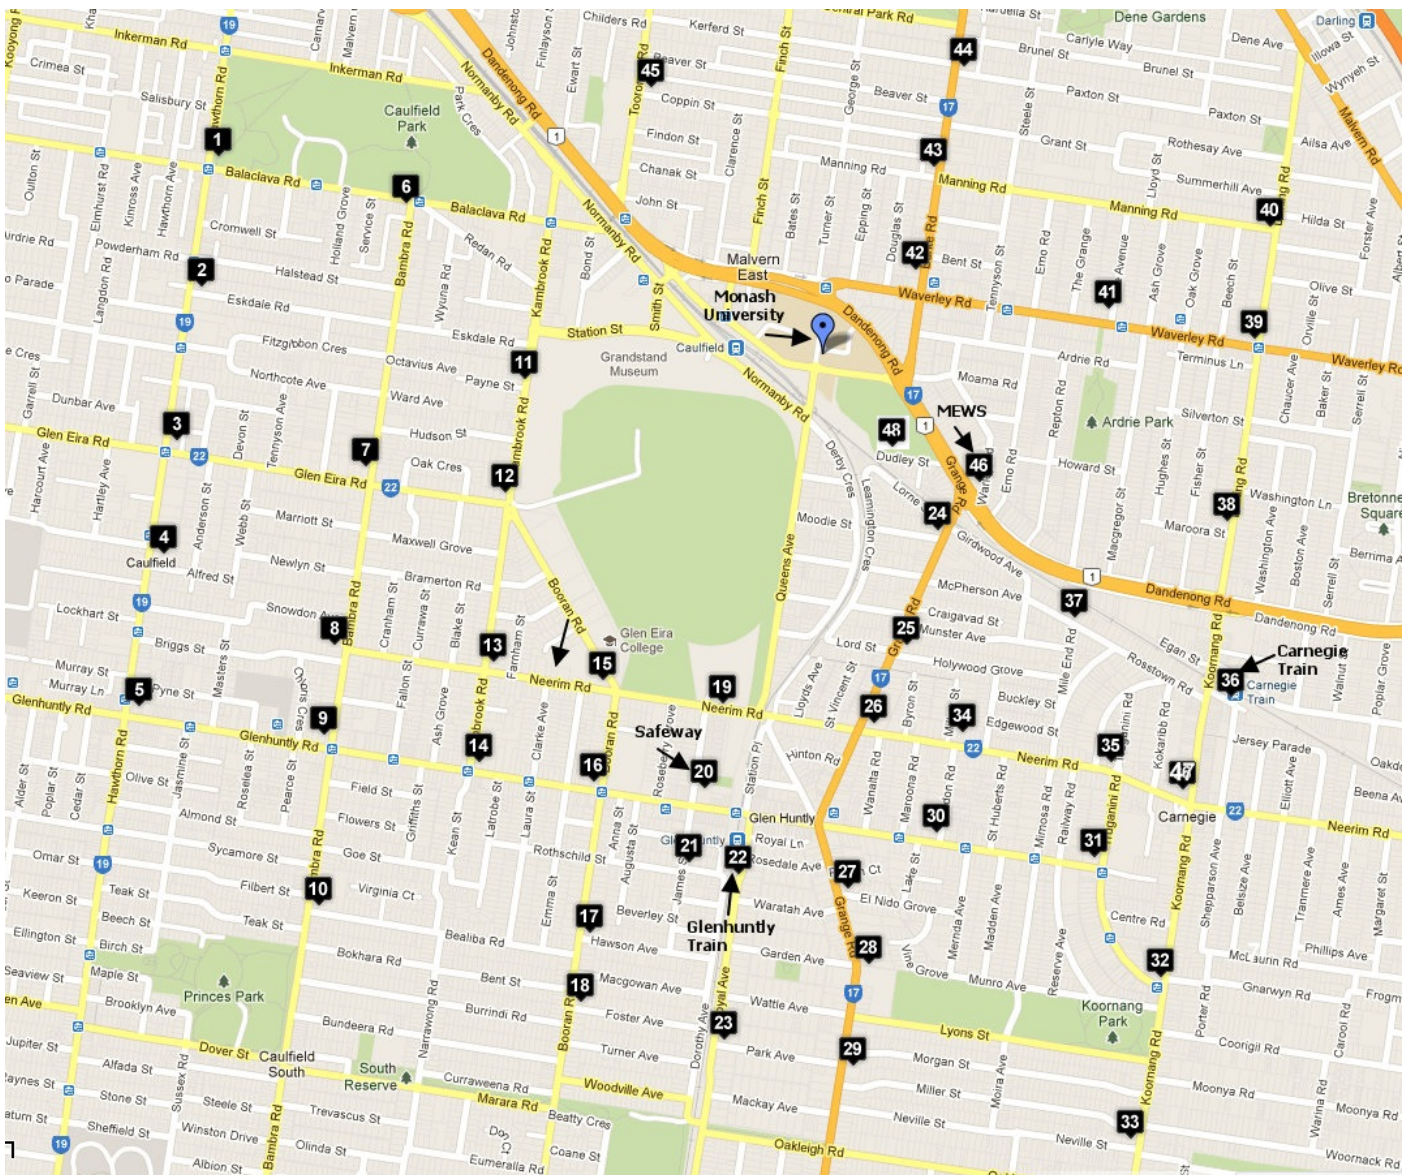

The bus will only stop at the designated bus stops below:

- 1 Bus Stop 01**
Balaclava Rd and Hawthorn Rd.
- 2 Bus Stop 02**
Hawthorn Rd and Eskdale Rd
- 3 Bus Stop 03**
Hawthorn Rd and Glen Eira Rd
- 4 Bus Stop 04**
Hawthorn Rd and Alfred Rd
- 5 Bus Stop 05**
Glenhuntly Rd and Hawthorn Rd
- 6 Bus Stop 06**
Balaclava Rd and Bamba Rd
- 7 Bus Stop 07**
Bamba Rd and Glen Eira Rd
- 8 Bus Stop 08**
Neerim Rd and Bamba Rd
- 9 Bus Stop 09**
Glenhuntly Rd and Bamba Rd
- 10 Bus Stop 10**
Bealiba Rd and Bamba Rd
- 11 Bus Stop 11**
Payne St. and Kambrook Rd
- 12 Bus Stop 12**
Glen Eira Rd and Kambrook Rd
- 13 Bus Stop 13**
Neerim Rd. and Kambrook Rd.
- 14 Bus Stop 14**
Glenhuntly Rd and Kambrook Rd
- 15 Bus Stop 15**
Neerim Rd and Booran Rd
- 16 Bus Stop 16**
Glenhuntly Rd and Boran Rd
- 17 Bus Stop 17**
Booran Rd and Hawson Ave.
- 18 Bus Stop 18**
Booran Rd and Foster Ave
- 19 Bus Stop 19**
Corner of Manchester Rd and Neerim Rd
- 20 Bus stop 20**
Glenhuntly Safeway
- 21 Bus Stop 21**
James St. and Rothschild St
- 22 Bus Stop 22**
Glenhuntly Station at Royal Ave
- 23 Bus Stop 23**
Royal Ave and Park Ave
- 24 Bus Stop 24**
Grange Rd and Moodie St.
- 25 Bus Stop 25**
Grange Rd and Hollywood Gr.
- 26 Bus Stop 26**
Grange Rd and Neerim Rd
- 27 Bus Stop 27**
Grange Rd and El Nido Grove
- 28 Bus Stop 28**
Grange Rd and Garden Ave.
- 29 Bus Stop 29**
Grange Rd and Park Ave.
- 30 Bus Stop 30**
Glenhuntly Rd and Yendon Rd
- 31 Bus Stop 31**
Glenhuntly Rd and Truganini Rd
- 32 Bus Stop 32**
Truganini Rd and Koornang Rds
- 33 Bus Stop 33**
Neville St and Korrnang Rd
- 34 Bus Stop 34**
Neerim Rd and Yendon Rd
- 35 Bus Stop 35**
Neerim Rd and Truganini Rd
- 36 Bus Stop 36**
Carnegie Station
- 37 Bus Stop 37**
Rosstown Rd and Mile End Rd
- 38 Bus Stop 38**
Darling Rd and Maroora St
- 39 Bus Stop 39**
Darling Rd and Waverley Rd
- 40 Bus Stop 40**
Darling Rd and Manning Rd
- 41 Bus Stop 41**
Waverley Rd and The Avenue
- 42 Bus Stop 42**
Burke Rd and Waverley Rd
- 43 Bus Stop 43**
Burke Rd and Manning Rd
- 44 Bus Stop 44**
Burke Rd and Paxton St
- 45 Bus Stop 45**
Tooronga and Coppin St.
- 46 Bus Stop 46**
MEWS Dandenong Rd and Warley
- 47 Bus Stop 47**
Neerim and Koornang Rds
- 48 Bus Stop 48**
Dudley House 7-13 Dudley St.