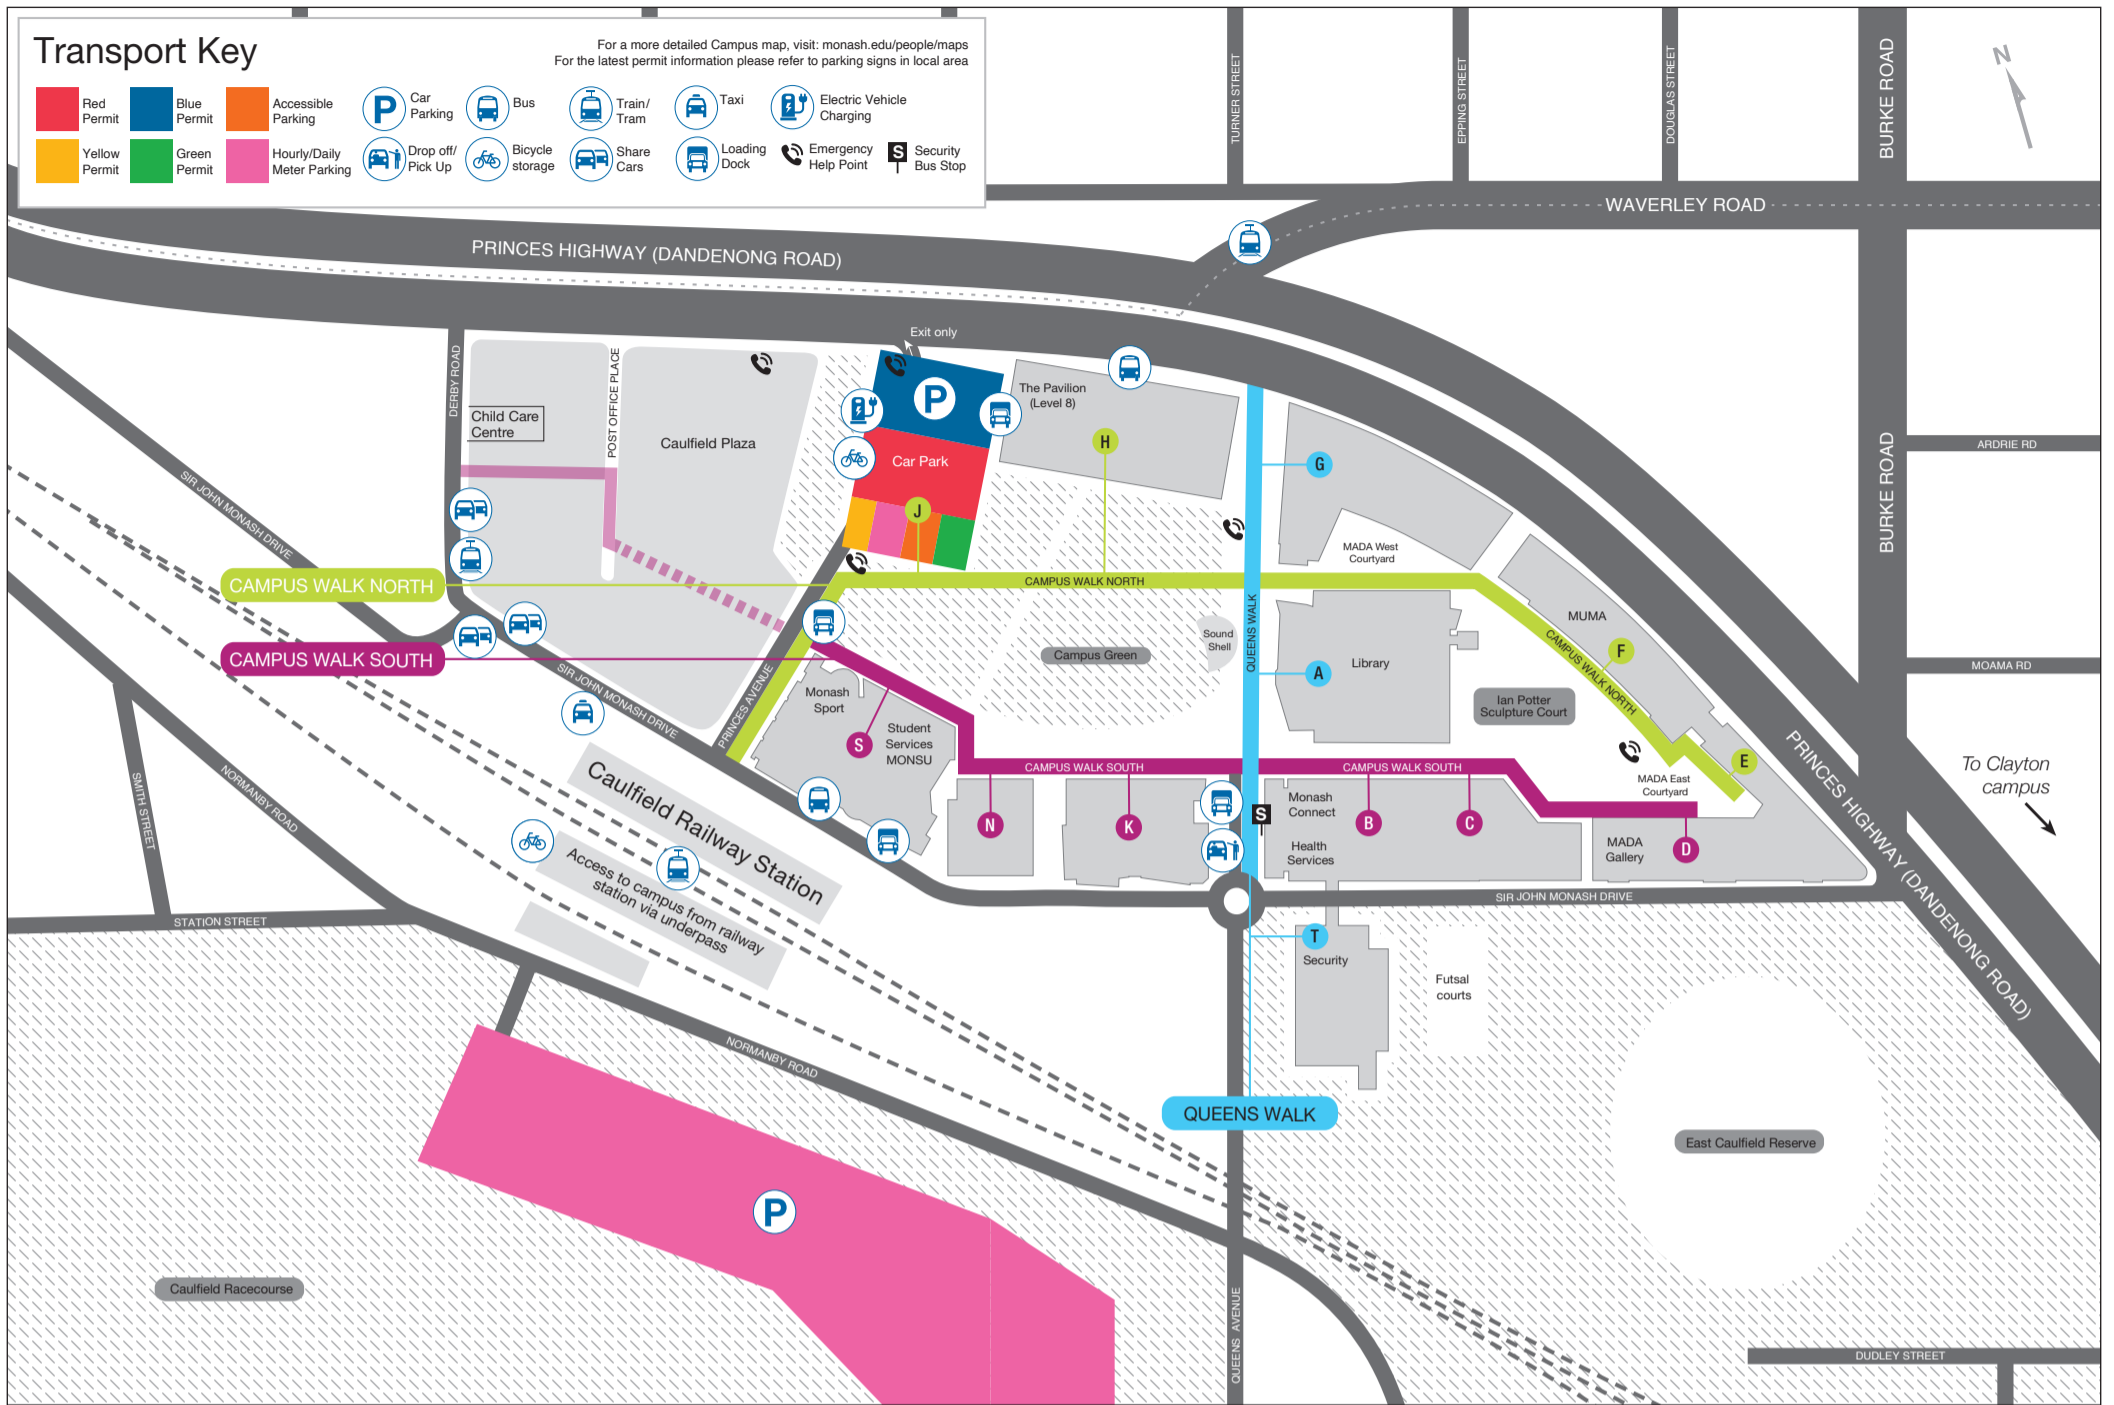

## Parking

Permit parking	Address
Multi-level car park	J ●
Caulfield Racecourse car park	Normanby Road ●
Casual hourly/daily meter parking	Address
Multi-level car park	J ●
Caulfield Racecourse car park	Normanby Road ●
Building/Department Name	Address
Access Monash	F ●
Accounting	H ●
Architecture	F ●
Australian Centre for Jewish Civilisation	S ●
The Australia-Indonesia Centre	S ●
Australian National Data Service	T ●
Banking and Finance	H ●
Buildings and Property	T ●
Business Law and Taxation	S ●
The Campus Bookstore	K ●
Career Connect	B ●
Centre for Health Economics	H ●
Childcare Centre (Monash Caulfield Child Care Centre)	22-24 Derby Road, Caulfield East
Design	G ●
Econometrics and Business Statistics	H ●
Economics	H ●
English Connect	T ●
eSolutions	F ●
Fine Art	B, C, D, E ●
General computer labs	T ●
Health Services	B ●
Information Technology	H ●
Languages, Literatures, Cultures and Linguistics	H ●
Library	A ●
MADA Gallery	D ●
Management	N ●
Marketing	S ●
Media, Film and Journalism	B, C ●

## Loading Docks

Building H, off Princes Highway (Dandenong Road)	H ●
Building B, off Queens Walk	B ●
Building S, off Sir John Monash Drive	S ●

## Taxis

Taxi Rank	Sir John Monash Drive near Princes Avenue ●
-----------	---

## Share Cars

Flexicar Car Share	Sir John Monash Drive, outside 7-Eleven ●
Flexicar Car Share	Corner Sir John Monash Drive and Derby Road ●
GoGet Car Share	Sir John Monash Drive, near Derby Road ●