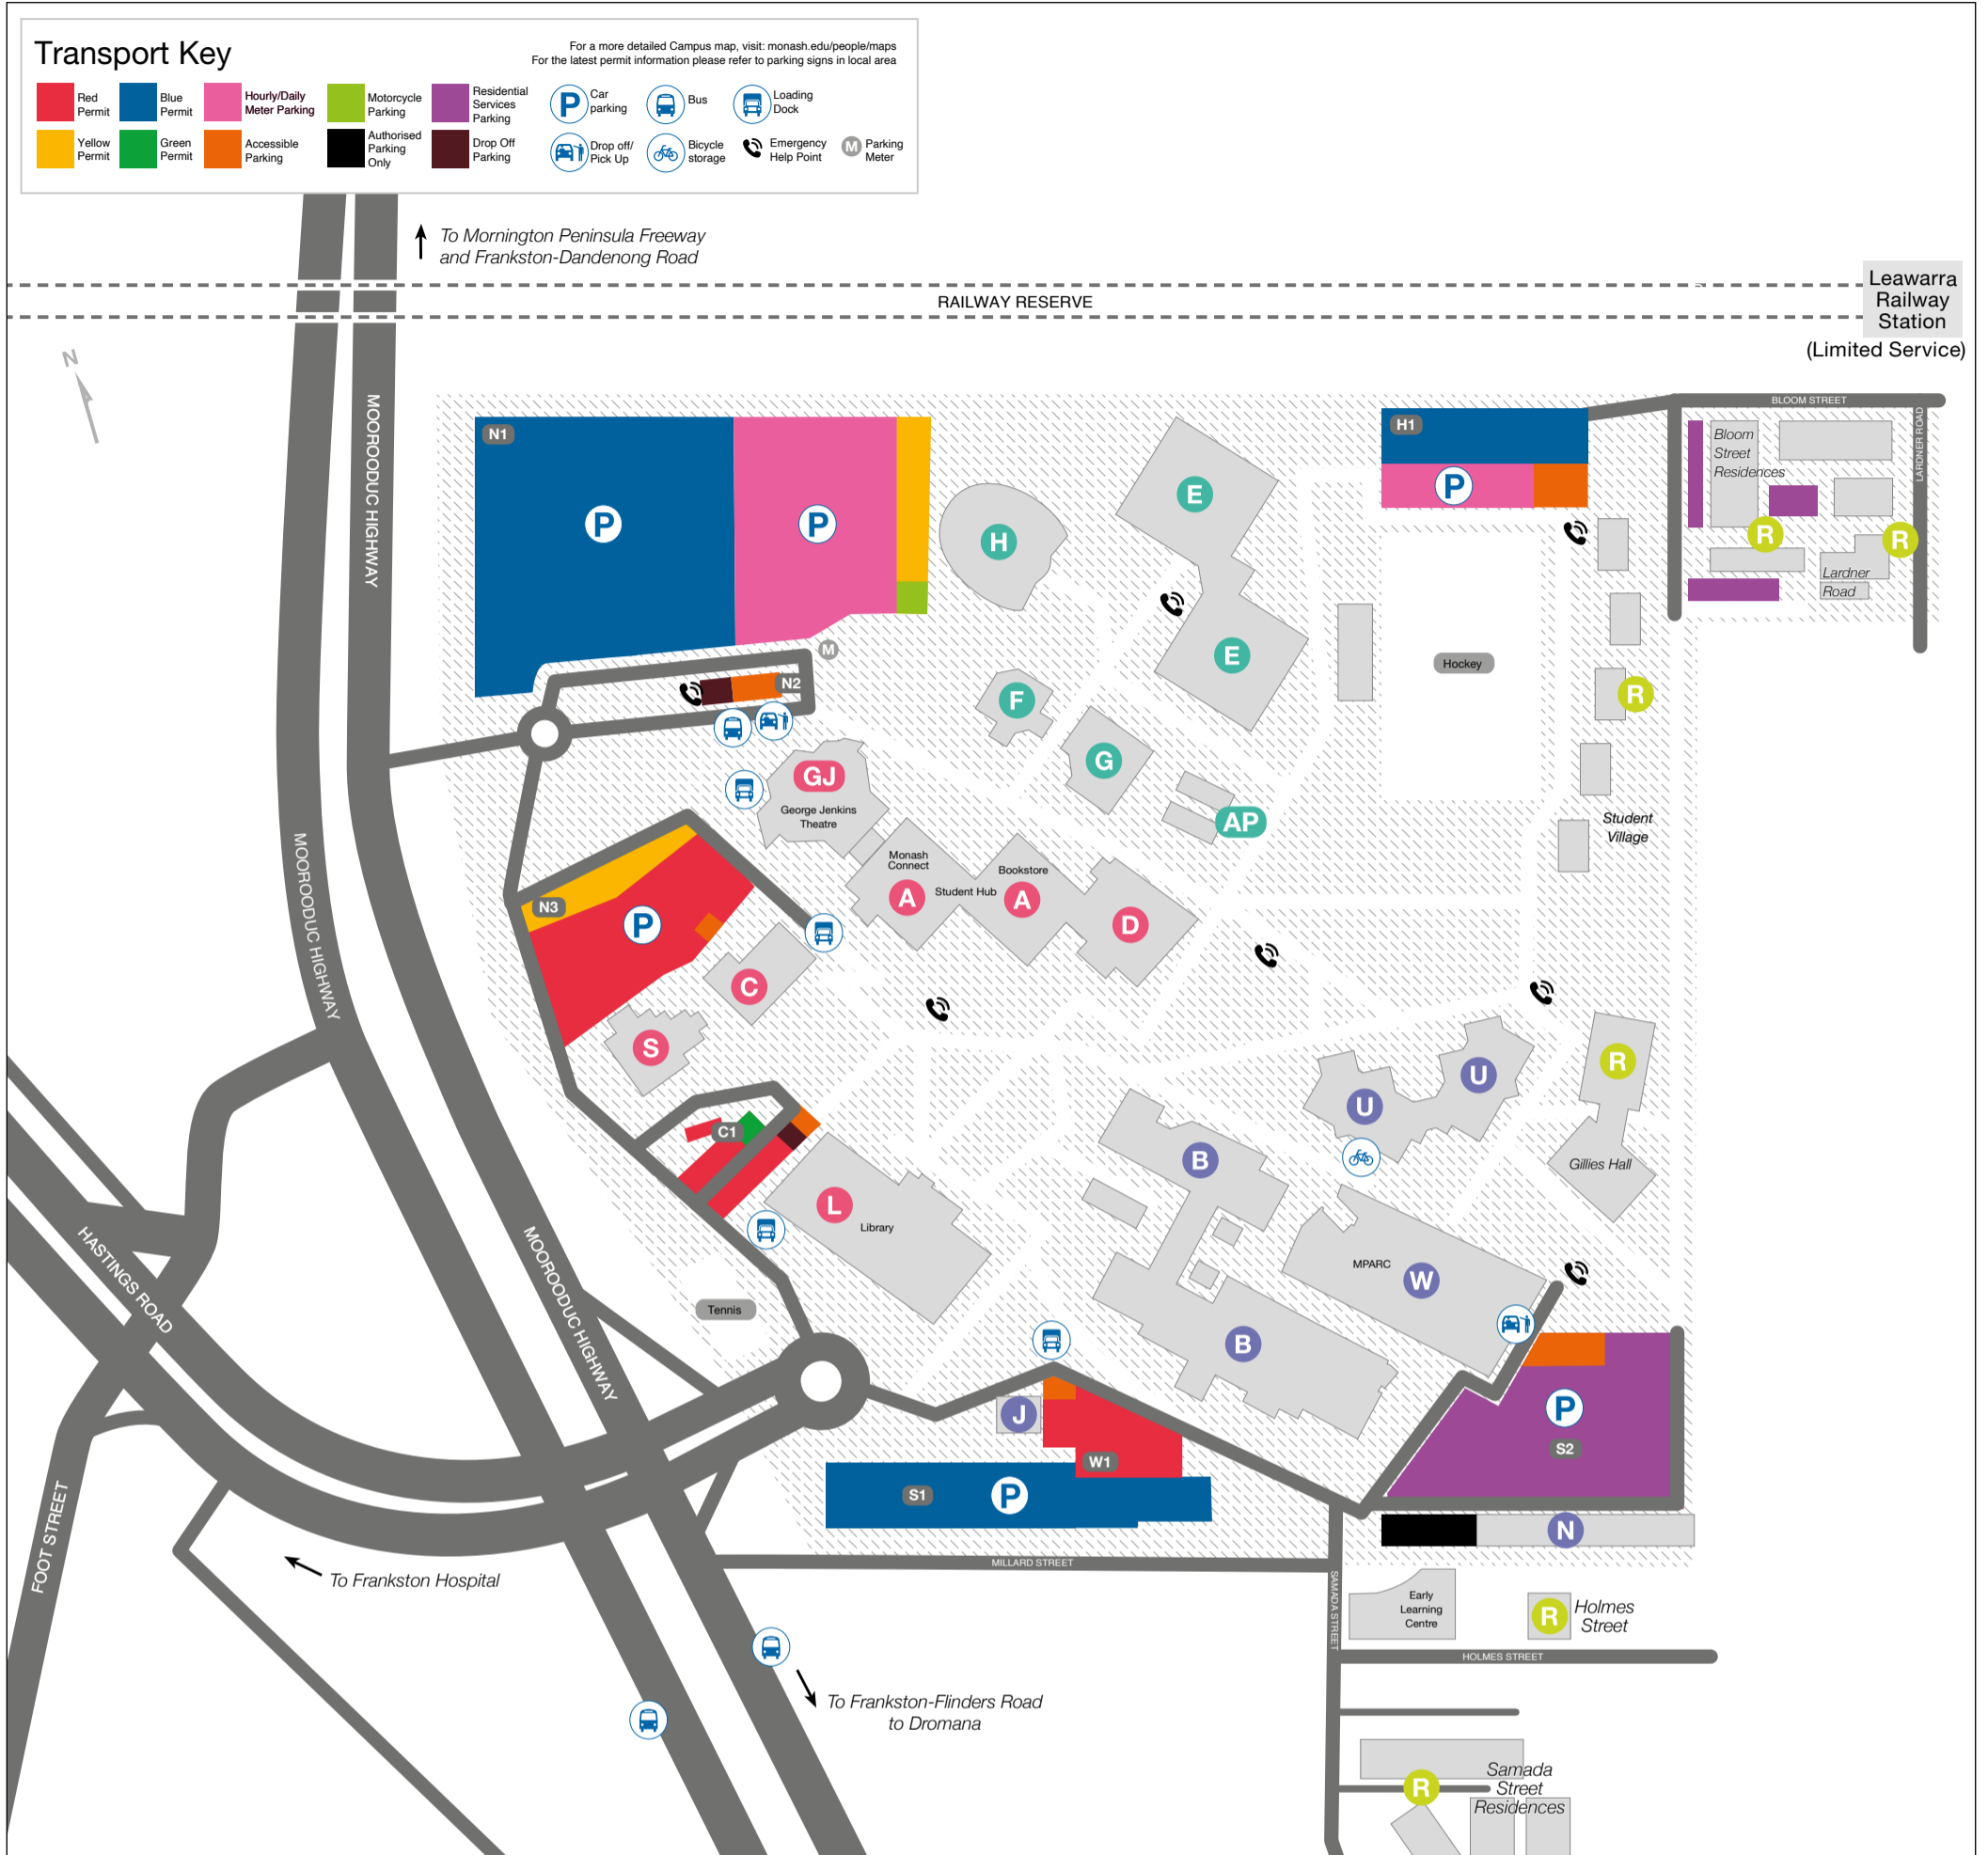

Monash University Peninsula campus

Parking North 1 car park N1 North 2 car park N2 North 3 car park N3 Administration car park C1 South 1 car park S1 South 2 car park S2 West car park W1 Hockey car park H1		Portables AP101-AP106 AP ● Quiet Room AP ● School of Primary and Allied Health Care G ● Security C ● Struan Postgraduate Studies Centre S ● Student Hub A ● Student Union (MONSU) U ● Storage Sheds N ● Windermere Early Learning Centre 1A Holmes Street J ● Workshop/maintenance J ●		Loading docks Building C C ● George Jenkins Theatre GJ ● Building L L ● Building B B ●	
Building/Department Name Administration C ● Buildings and Property C ● Business and Economics D ● Campus Business Lounge S ● Career Connect A ● Education A ● eSolutions A ● George Jenkins Theatre GJ ● Health Services U ● Indigenous Student Lounge S ● Library L ● Monash Connect A ● Monash Peninsula Activity & Recreation Centre (MPARC) W ● Monash Residential Services (MRS) C ● Monash Sport W ● Nursing and Midwifery E ● Occupational Therapy G ● Paramedicine H ● Parenting Room A ● Physiotherapy B ●		Residences Bloom Street, R 1 Bloom Street, R ● Gillies Hall R ● Holmes Street, R 3 Holmes Street, R ● Lardner Road, R 65, 67 Lardner Road, R ● Samada Street, R 11 Samada Street, R ● Student Village, R 1A Bloom Street, R ●		Public Transport Free inter-campus Shuttle Bus (to/from Clayton campus) Leaves from bus loop near George Jenkins Theatre Frankston Station (Frankston line, running from Frankston to City) Beach Street/Fletcher Road (5 min bus ride to campus) Leawarra Station (Stony Point line, running between Frankston and Stony Point) Lardner Road/Bloom Street 782 Frankston – Flinders via Coolart Road, Hastings bus service Moorooduc Highway/Hastings Road 783 Frankston – Hastings via Coolart Road bus service Moorooduc Highway/Hastings Road 775 Frankston – Lakewood via Heatherhill Road Moorooduc Highway/Hastings Road 887 Monash University (Peninsula to Rosebud) Leaves from campus bus loop	
		Retail Bookshop A ● Flipboard A ● Upper Deck Café U ●		Bicycle Storage MPARC Velopod Adjacent to MPARC, Building W ●	
		Major Lecture Theatres A1.17 A ● A4.16 A ● A4.41 A ● E2.09 E ● F1.01 F ●			