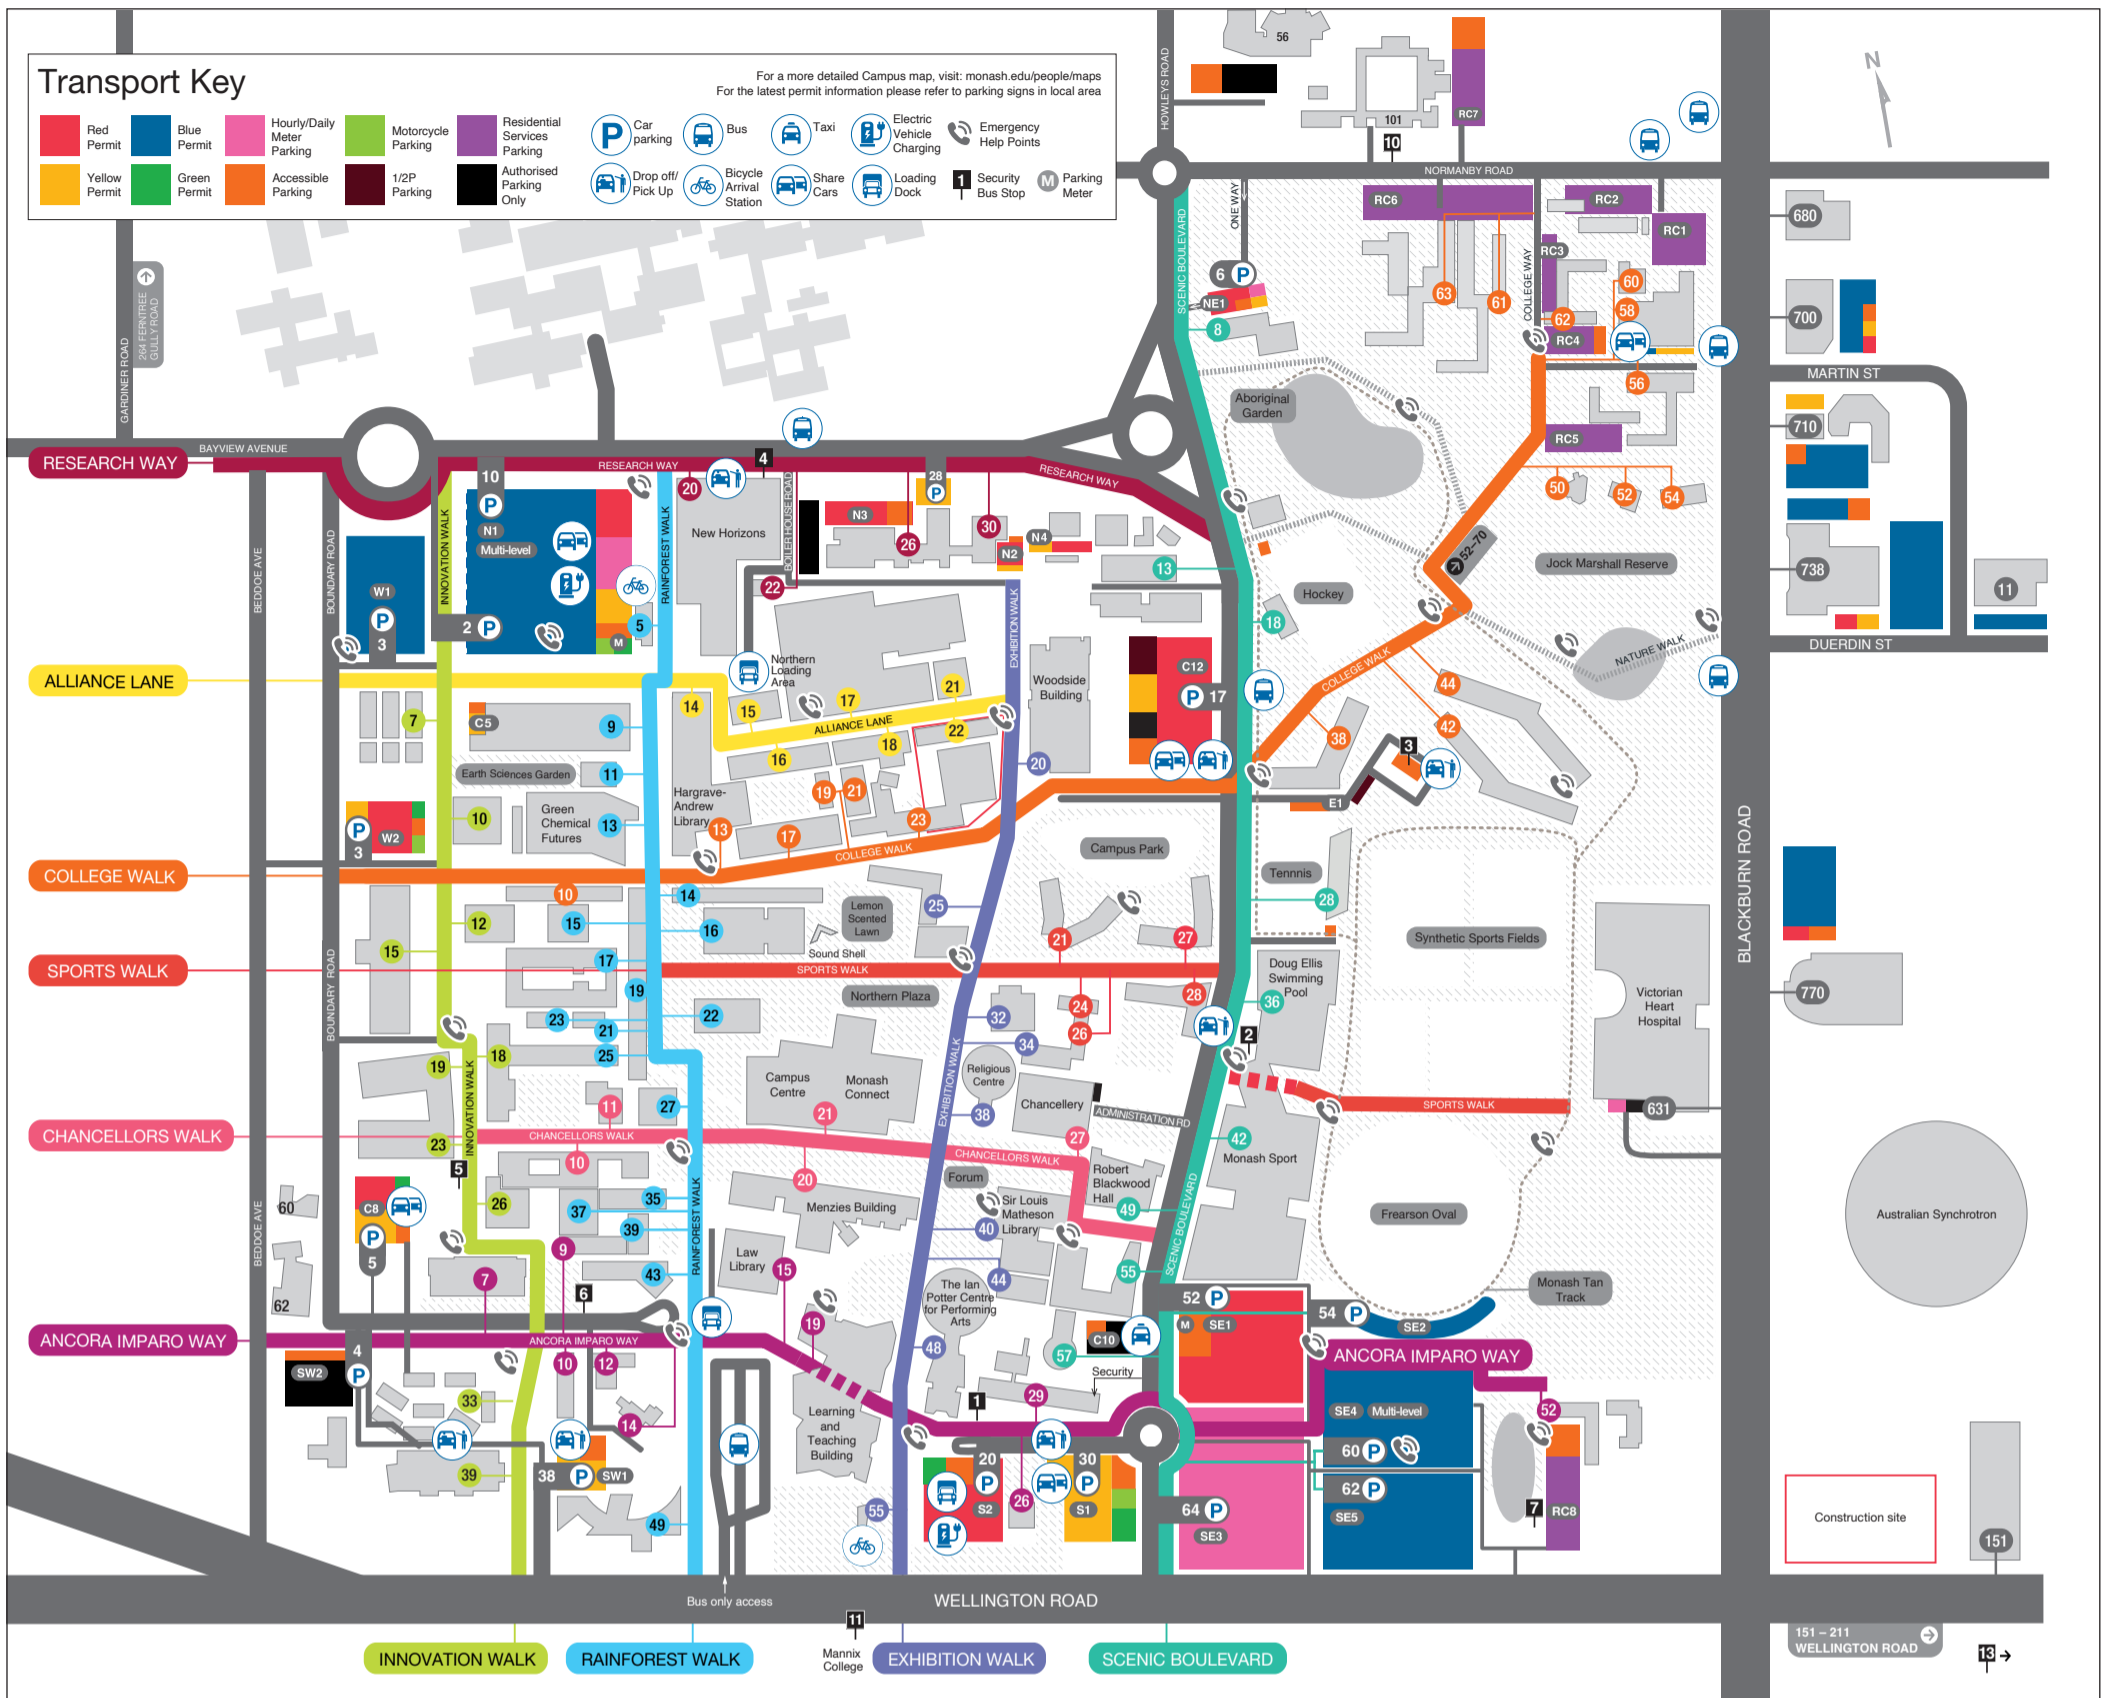

Monash University Clayton campus

Building/Department Name	Address
Administration A (3C)	34 Exhibition Walk
Administration B (3D)	26 Sports Walk
Administration C (3E)	24 Sports Walk
Bioresource Processing Research Institute of Australia (BioPRIA) (59)	15 Alliance Lane
Biological Sciences (18)	25 Rainforest Walk
Biology (17)	18 Innovation Walk
Biology - First Year (22)	23 Rainforest Walk
Biomedical Learning and Teaching Building (93)	7 Ancora Imparo Way
Boiler House (38)	22 Research Way
Buildings and Property (40 & 56)	26 & 30 Research Way
Campus Centre (10)	21 Chancellors Walk
Central Science Block (19)	19 Rainforest Walk
Chancellery (96)	27 Chancellors Walk
Chemistry (23)	17 Rainforest Walk
Doug Ellis Swimming Pool (18)	36 Scenic Boulevard
Earth, Atmosphere & Environment (28)	9 Rainforest Walk
Education (6)	29 Ancora Imparo Way
Engineering 31 (31)	17 College Walk
Engineering 33 (33)	19 College Walk
Engineering 35 (35)	16 Alliance Lane
Engineering 36 (36)	18 Alliance Lane
Engineering 37 (37)	17 Alliance Lane
Engineering 60 (60)	23 College Walk
Engineering 69 (69)	22 Alliance Lane
Engineering 72 (72)	14 Alliance Lane
Grounds Workshop (57)	14 Scenic Boulevard
Green Chemical Futures (86)	13 Rainforest Walk
Hargrave-Andrew Library (30)	13 College Walk
Hockey Pavilion	18 Scenic Boulevard
The Ian Potter Centre for Performing Arts (7): Alexander Theatre, Sound Gallery and Jazz Club	48 Exhibition Walk
Information Technology (63)	25 Exhibition Walk
Institute of Vector-Borne Disease (53)	12 Innovation Walk
Japanese Studies Centre (54)	12 Ancora Imparo Way
Jock Marshall Reserve	50 College Walk
Education Centre (42C)	50 College Walk
Environmental Laboratories (42)	52 College Walk
John Monash Science School (84)	39 Innovation Walk
Law Building and Library (12)	15 Ancora Imparo Way
Learning and Teaching Building (92)	19 Ancora Imparo Way
Mathematics (28)	9 Rainforest Walk
Medicine A (13A)	37 Rainforest Walk
Medicine B (13B)	39 Rainforest Walk
Medicine C (13C)	10 Chancellors Walk
Medicine D (13D)	35 Rainforest Walk
Medicine E (13E)	9 Ancora Imparo Way