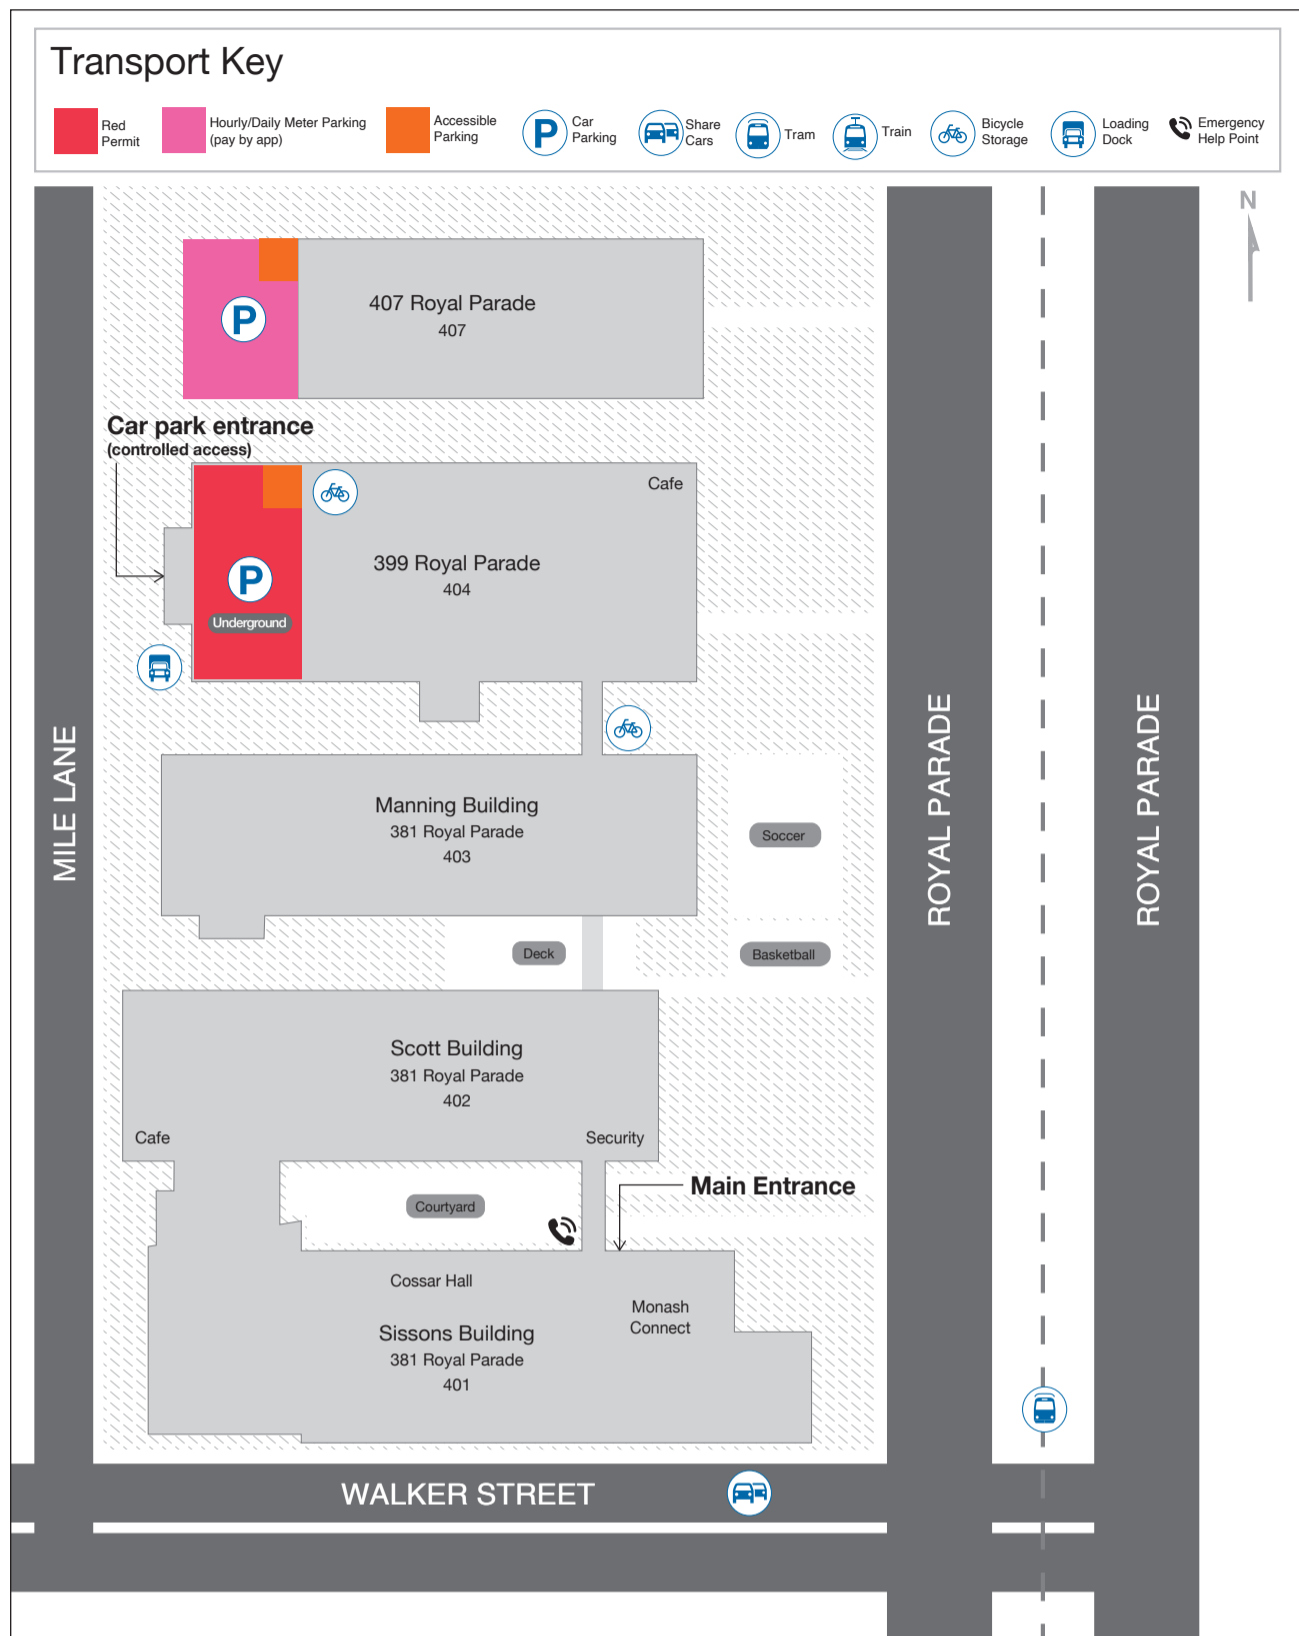

Monash University Parkville campus

Department/Location Name	Building, Level
Buildings and Property	Manning Building, G
Centre for Drug Candidate Optimisation	399 Royal Parade, 2
Centre for Medicine Use and Safety	407 Royal Parade, 1
CL Butchers Pharmacy Library	Manning Building, G
Cossar Hall	Sissons Building, G
Dean's Meeting Room (G19)	399 Royal Parade, G
Drug Delivery, Disposition and Dynamics	Scott Building, 2 Manning Building, 2 399 Royal Parade, 4
Drug Discovery Biology	399 Royal Parade, 3 Manning Building, 3
eSolutions	399 Royal Parade, G
Medicinal Chemistry	399 Royal Parade, 1 Manning building, 2, 4
Monash Connect	Sissons Building, G
Monash Institute of Pharmaceutical Sciences	399 Royal Parade, G
Office of the Dean and General Manager	399 Royal Parade, G
Parenting Room	Manning Building, 2
Pharmacy and Pharmaceutical Sciences Foundation	399 Royal Parade, G
Pharmaceutical Society of Australia	Sissons Building, 1
Professional practice suites 1 and 2	Scott Building, 1
Reception	Sissons Building, G
Security	Scott Building, G
Student services/Monash Connect	Sissons Building, G
Retail	
Café	399 Royal Parade, G
Café	381 Royal Parade, G
Major Lecture Theatres and Meeting Spaces	
Collaborative learning spaces 1-6	Scott Building, 1
Large Meeting Room (505)	399 Royal Parade, 5
Lecture theatres 1, 2 and 5	Sissons Building, 1
Lecture theatre 3	Sissons Building, 2
Parking	
Underground parking (access from Mile Lane)	399 Royal Parade
407 Royal Parade (access from Mile Lane)	407 Royal Parade
Loading Docks	
399 Royal Parade, off Mile Lane	
Public Transport	
No.19 tram (North Coburg – Flinders Street Station)	Corner Walker Street and Royal Parade
Royal Park Train Station	Poplar Road, Parkville (10 min walk to campus)
Bicycle Storage	
Outdoor bike racks	Manning Building
Underground parking bike racks	399 Royal Parade
Share Cars	
Flexicar Car Share	Corner Walker Street and Royal Parade