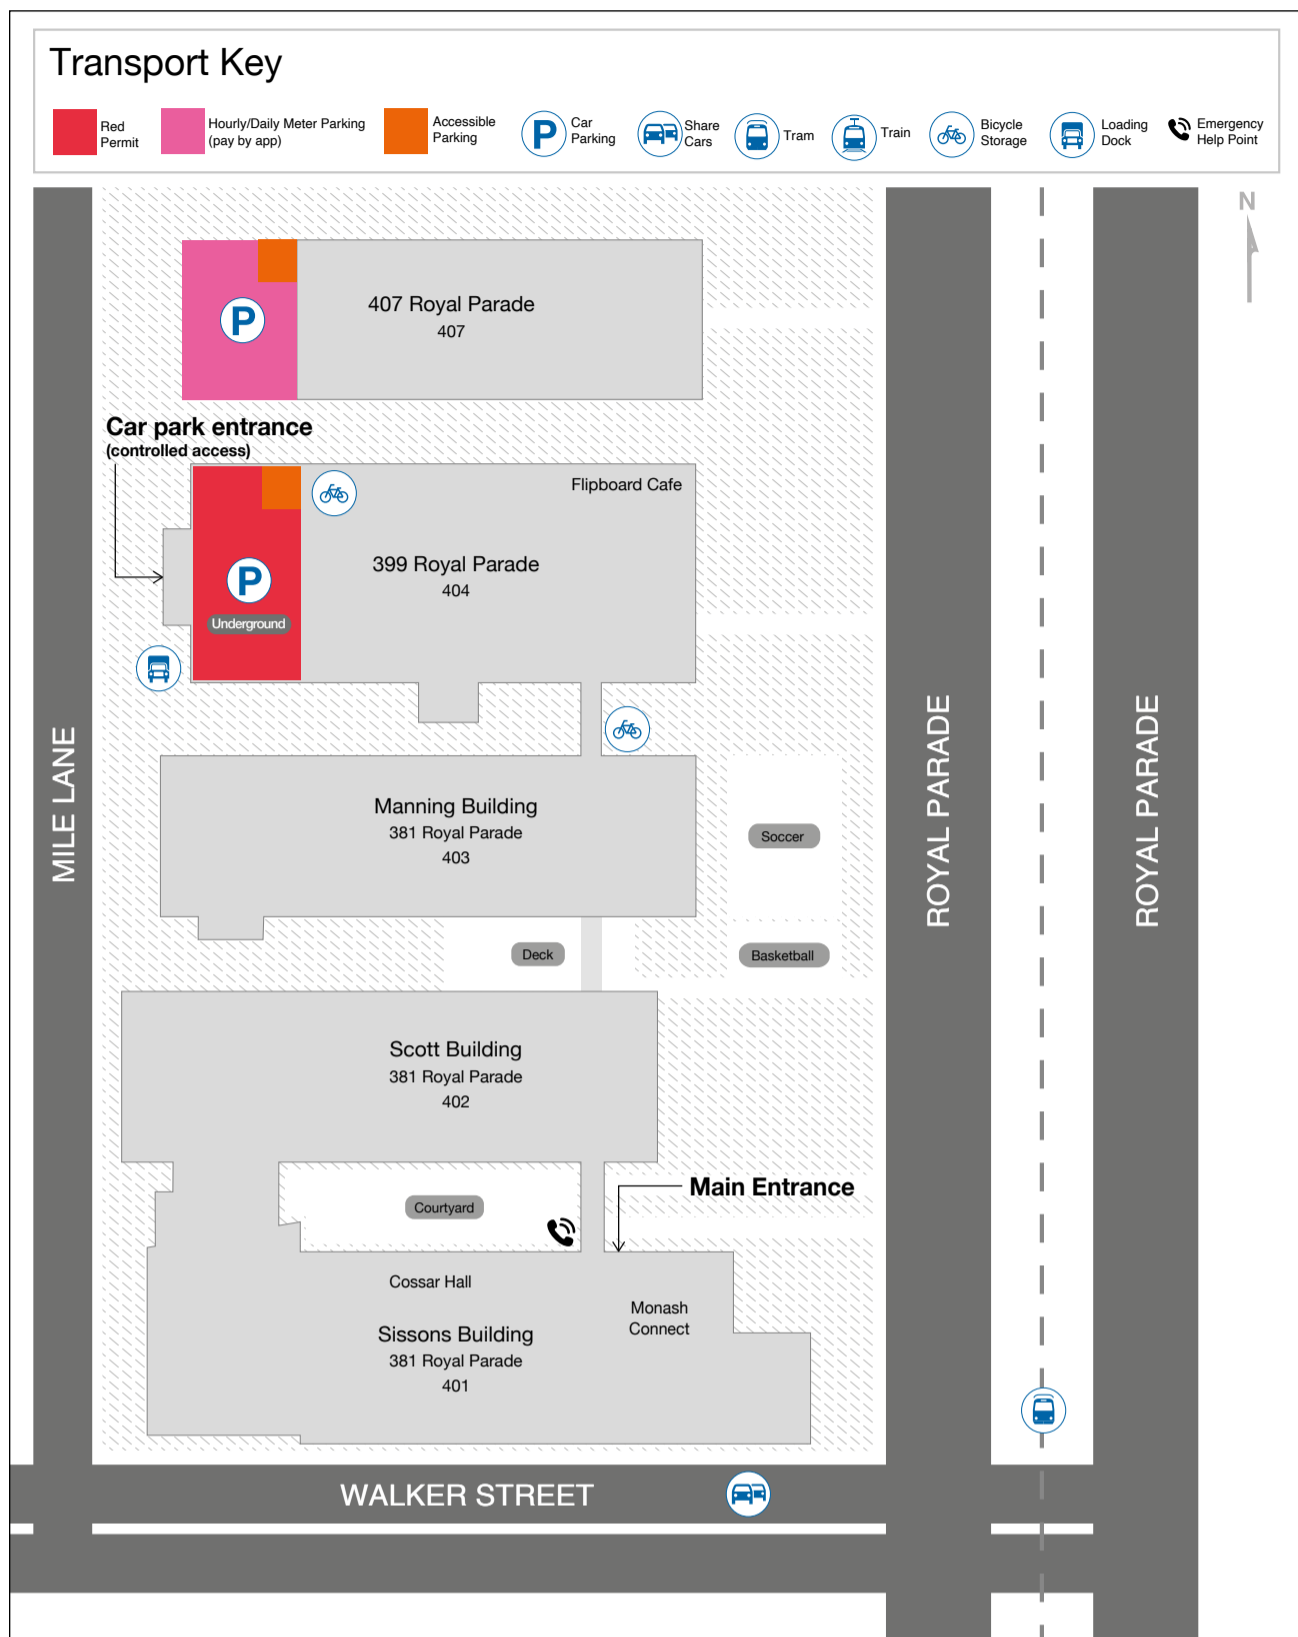

Monash University Parkville campus

Department/Location Name	Building, Level
Buildings and Property	Manning Building, G
Centre for Drug Candidate Optimisation	399 Royal Parade, 2
Centre for Medicine Use and Safety	407 Royal Parade, 1
CL Butchers Pharmacy Library	Manning Building, G
Cossar Hall	Sissons Building, G
Dean's Meeting Room (G19)	399 Royal Parade, G
Drug Delivery, Disposition and Dynamics	Scott Building, 2
	Manning Building, 2
	399 Royal Parade, 4
Drug Discovery Biology	399 Royal Parade, 3
	Manning Building, 3
eSolutions	399 Royal Parade, G
Medicinal Chemistry	399 Royal Parade, 1
	Manning building, 2, 4
Monash Connect	Sissons Building, G
Monash Institute of Pharmaceutical Sciences	399 Royal Parade, G
Office of the Dean and General Manager	399 Royal Parade, G
Parenting Room	Manning Building, 2
Pharmacy and Pharmaceutical Sciences Foundation	399 Royal Parade, G
Pharmaceutical Society of Australia	Sissons Building, 1
Professional practice suites 1 and 2	Scott Building, 1
Reception	Sissons Building, G
Security	Scott Building, G
Student services/Monash Connect	Sissons Building, G
Retail	
Flipboard Café	399 Royal Parade, G
Major Lecture Theatres and Meeting Spaces	
Collaborative learning spaces 1-6	Scott Building, 1
Large Meeting Room (505)	399 Royal Parade, 5
Lecture theatres 1, 2 and 5	Sissons Building, 1
Lecture theatre 3	Sissons Building, 2
Parking	
Underground parking (access from Mile Lane)	399 Royal Parade
407 Royal Parade (access from Mile Lane)	407 Royal Parade
Loading Docks	
399 Royal Parade, off Mile Lane	
Public Transport	
No.19 tram (North Coburg – Flinders Street Station)	Corner Walker Street and Royal Parade
Royal Park Train Station	Poplar Road, Parkville (10 min walk to campus)
Bicycle Storage	
Outdoor bike racks	Manning Building
Underground parking bike racks	399 Royal Parade
Share Cars	
Flexicar Car Share	Corner Walker Street and Royal Parade