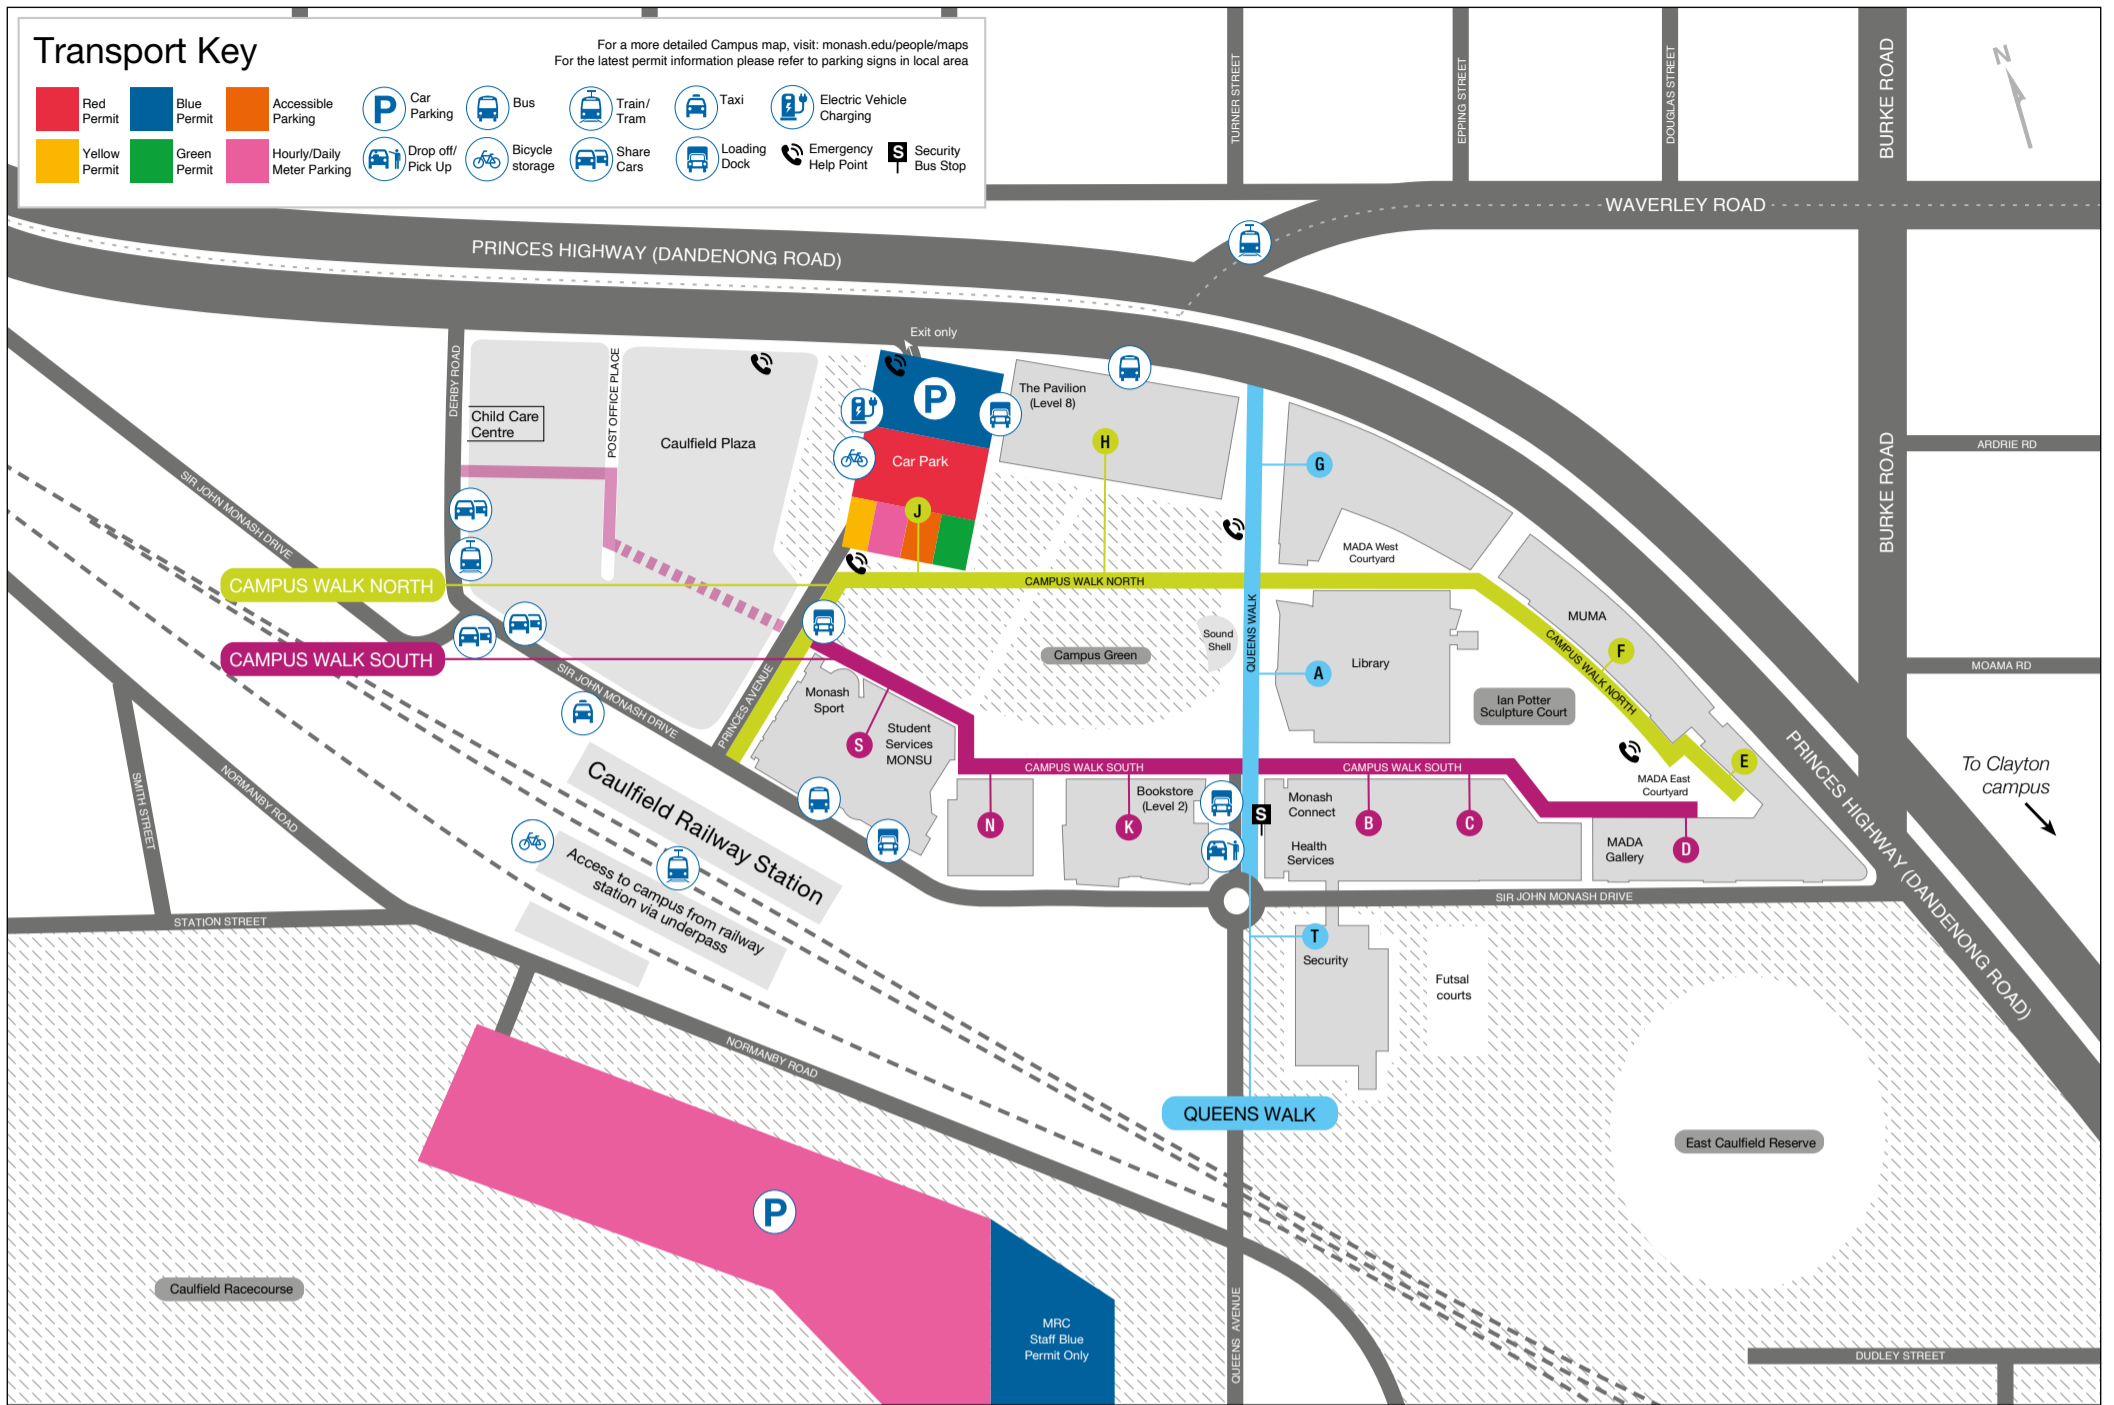

## Parking

Permit parking	Address
Multi-level car park	J ●
Caulfield Racecourse car park	Normanby Road ●
Casual hourly/daily meter parking	Address
Multi-level car park	J, Level 7 ●
Caulfield Racecourse car park	Normanby Road ●
Building/Department Name	Address
Access Monash	F ●
Accounting	H ●
Architecture	F ●
Australian Centre for Jewish Civilisation	S ●
The Australia-Indonesia Centre	S ●
Australian National Data Service	T ●
Banking and Finance	H ●
Buildings and Property	T ●
Business Law and Taxation	S ●
The Campus Bookstore	K ●
Career Connect	B ●
Centre for Health Economics	H ●
Childcare Centre (Monash Caulfield Child Care Centre)	22-24 Derby Road, Caulfield East
Design	G ●
Econometrics and Business Statistics	H ●
Economics	H ●
English Connect	T ●
eSolutions	F ●
Fine Art	B, C, D, E ●
General computer labs	T ●
Health Services	B ●
Information Technology	H ●
IT computer labs	B, K, T ●
Languages, Literatures, Cultures and Linguistics	H ●
Library	A ●
MADA Gallery	D ●
Management	N ●
Marketing	S ●
Media, Film and Journalism	B, C ●
Monash Asia Institute	S ●
Monash Business School computer labs	K ●

## Loading Docks

Building H, off Princes Highway (Dandenong Road)	H ●
Building B, off Queens Walk	B ●
Building S, off Sir John Monash Drive	S ●

## Taxis

Taxi Rank	Sir John Monash Drive near Princes Avenue ●
-----------	---

## Share Cars

Flexicar Car Share	Sir John Monash Drive, outside 7-Eleven ●
Flexicar Car Share	Corner Sir John Monash Drive and Derby Road ●
GoGet Car Share	Sir John Monash Drive, near Derby Road ●