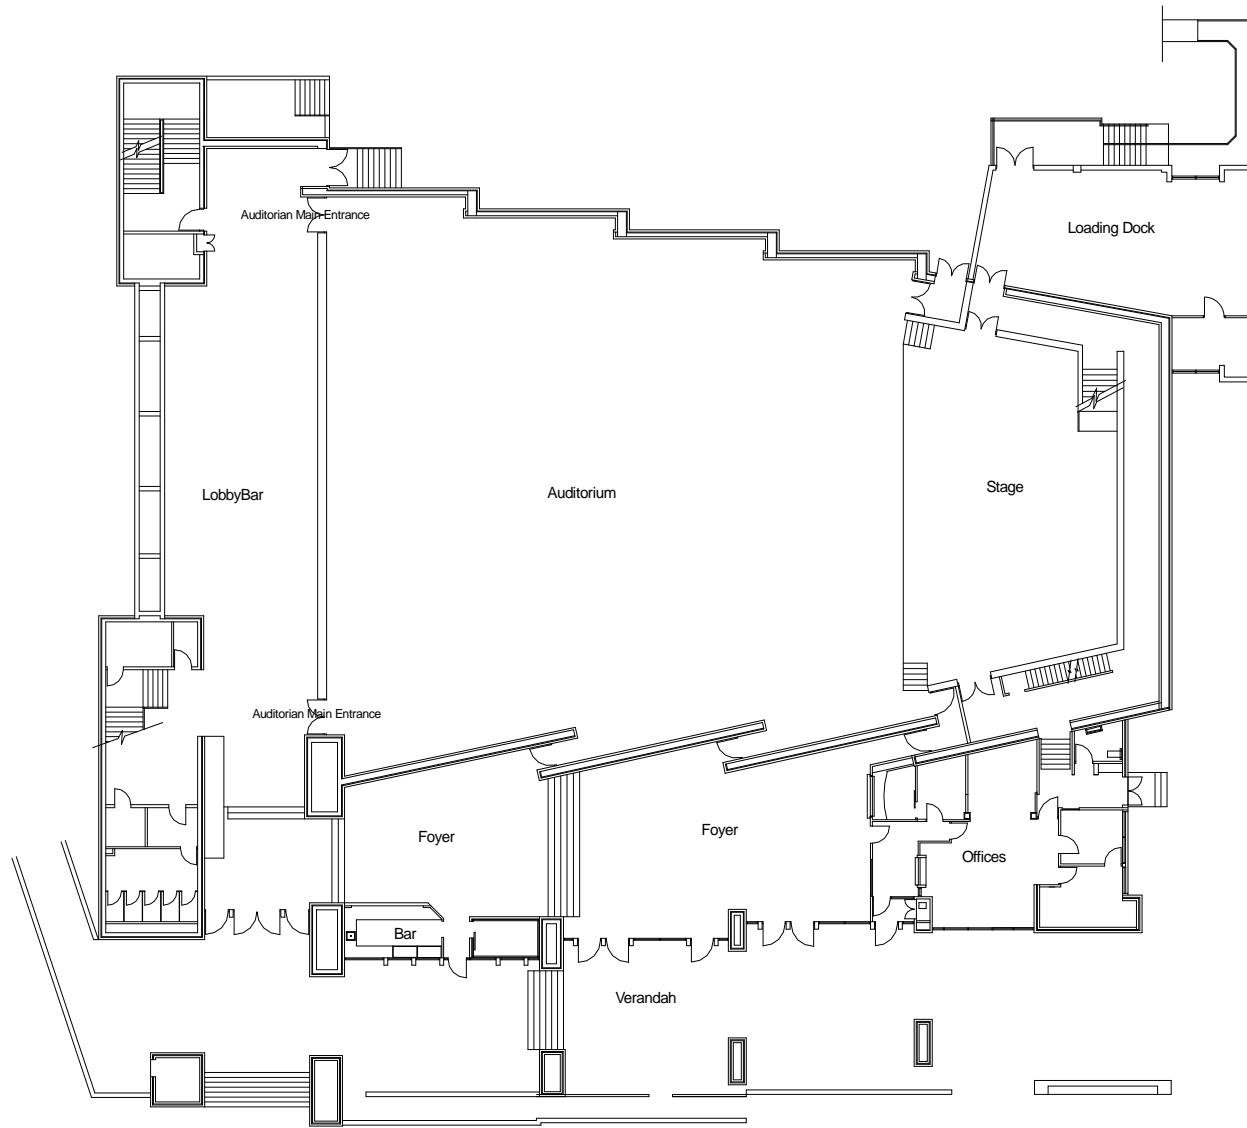

Items to Scale

Chairs (100 max)

Microphones (10 Available)

Lectern (max 2)

+ 2700

+ 2320

+ 1940

+ 1560

Stage floor + 1100

Fixed Riser

Cross Section showing Stage Risers

0 mm

Items to Scale

10000 5000 0 5000 10000 15000 20000 25000

Scale in metres

No Access

Green Room

Douglas
Menzies
Room

Male
Change
Room

Female
Change
Room

Ruth
Alexander
Room