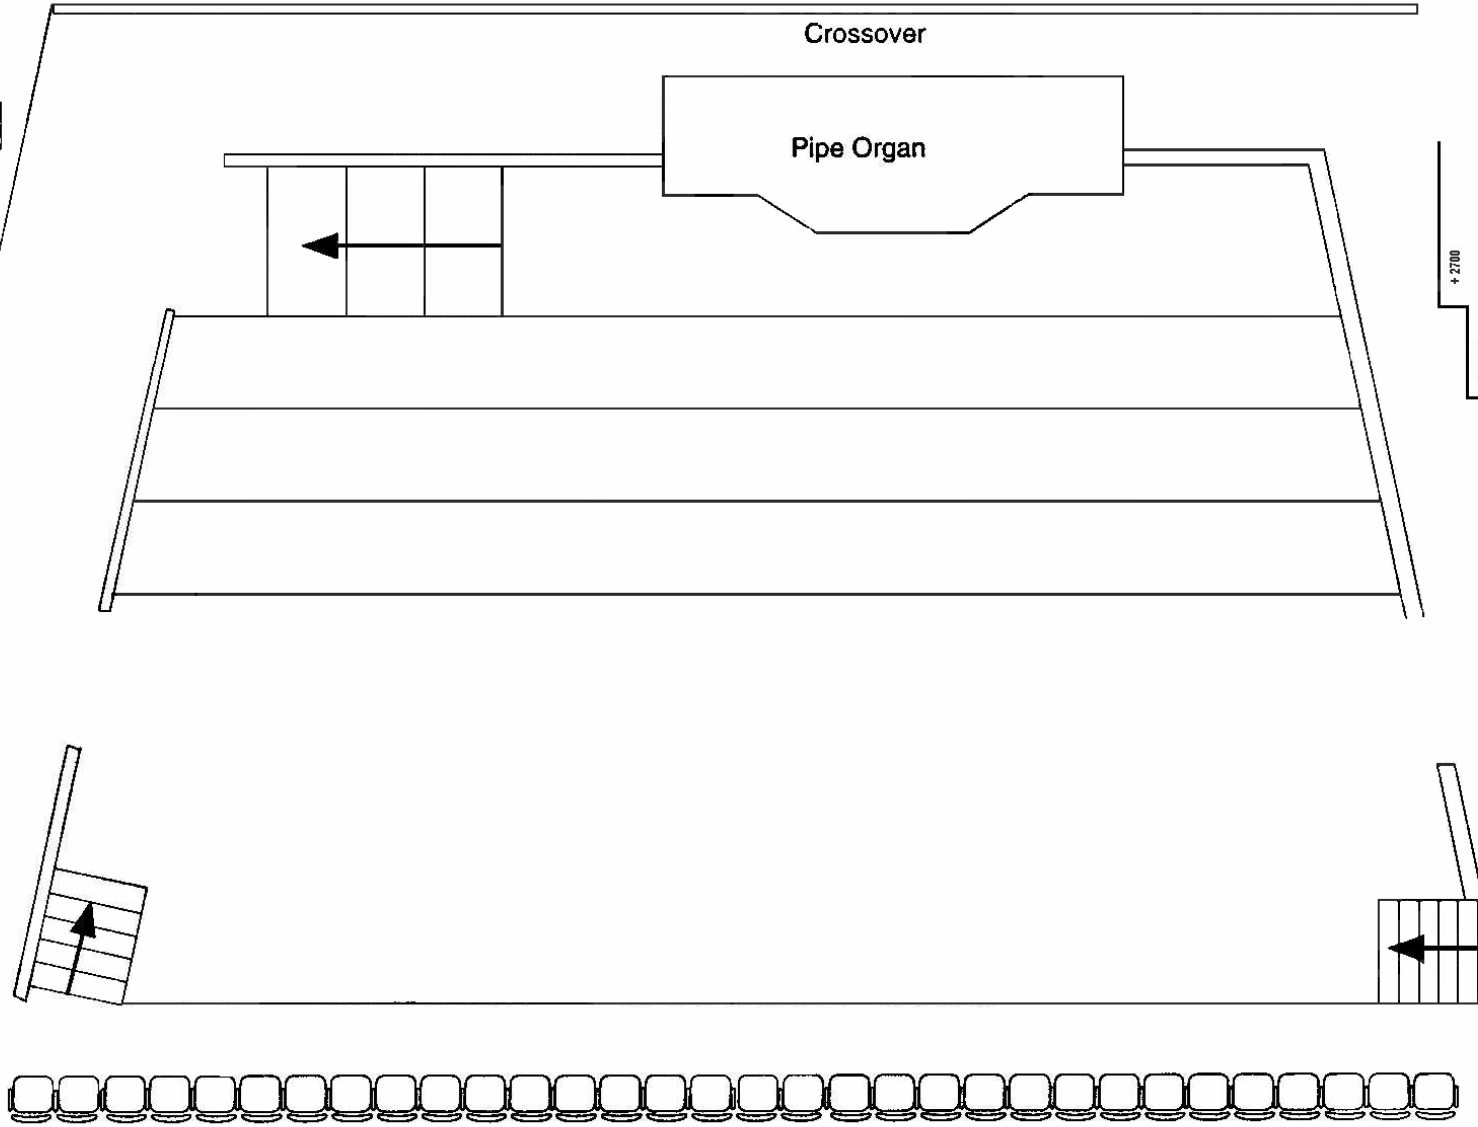

Items to Scale

Chairs (100 max)

Microphones (10 Available)

Lectern (max 2)

+ 2700

+ 2320

+ 1940

+ 1560

Stage floor + 1100

Fixed Riser

Cross Section showing Stage Risers

0 mm

Items to Scale

10000 5000 0 5000 10000 15000 20000 25000

Scale in metres

No Access