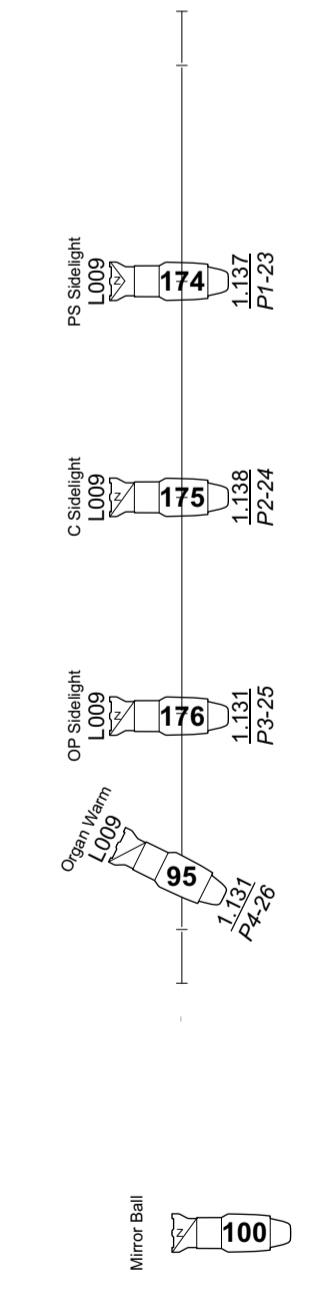

Lighting Symbol Key		
	Apollo Right Arm (4ch 16bit Mode)	3
	Incandair 30/120 Houselight (6ch Mode)	80
	D60 Desire Lustr+ (10ch Mode)	35
	ETC Source-4 19°	3
	ETC Source 4 26°	37
	ETC Source-4 Jr 25°-50° Zoom	19
	ETC Source-4 Zoom 15°-30°	26
	ETC Source-4 Zoom 25°-50°	3
	Strand Pattern 243 2kW Fresnel	3
	Selecon High Performance	0
	Source 4 Fresnel w/Barndoors	16
	4-Panel Barn Door	50
	Mirrorball	1
	Panasonic PT-DZ780B	1
	Rosco DMX Iris (1 Channel N/O Mode)	3

Control Room Boom

OP Boom 1

OP Boom 2

OP Boom 3

PS Boom 1

LX TV Truss

Balcony Rail