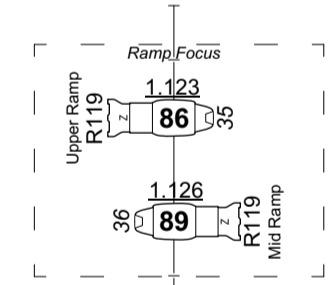

Lighting Symbol Key		
	Apollo Right Arm (4ch 16bit Mode)	3
	Incandair 30/120 Houselight (6ch Mode)	80
	D60 Desire Lustr+ (10ch Mode)	35
	ETC Source-4 19°	3
	ETC Source 4 26°	37
	ETC Source-4 Jr 25°-50° Zoom	19
	ETC Source-4 Zoom 15°-30°	26
	ETC Source-4 Zoom 25°-50°	3
	Strand Pattern 243 2kW Fresnel	3
	Selecon High Performance	0
	Source 4 Fresnel w/Barndoors	16
	4-Panel Barn Door	50
	Mirrorball	1
	Panasonic PT-DZ780B	1
	Rosco DMX Iris (1 Channel N/O Mode)	3

Control Room Boom

OP Boom 1

OP Boom 2

OP Boom 3

PS Boom 1

LX TV Truss

Balcony Rail