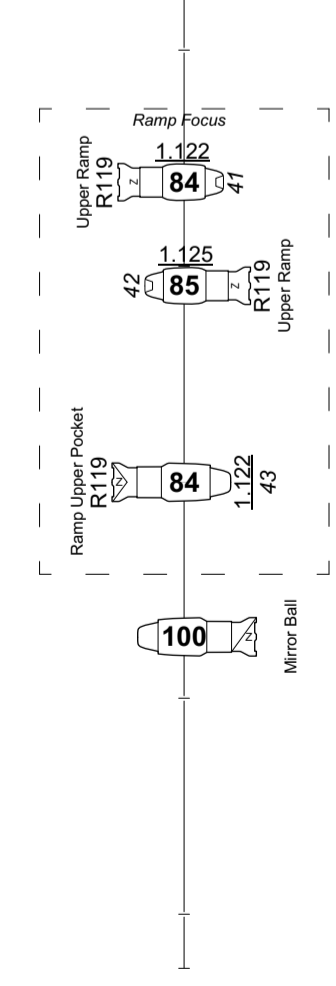

Lighting Symbol Key		
	Apollo Right Arm (4ch 16bit Mode)	3
	Incandair 30/120 Houselight (6ch Mode)	80
	D60 Desire Lustr+ (10ch Mode)	35
	ETC Source-4 19°	3
	ETC Source 4 26°	37
	ETC Source-4 Jr 25°-50° Zoom	19
	ETC Source-4 Zoom 15°-30°	26
	ETC Source-4 Zoom 25°-50°	3
	Strand Pattern 243 2kW Fresnel	3
	Selecon High Performance	0
	Source 4 Fresnel w/Barndoors	16
	4-Panel Barn Door	50
	Mirrorball	1
	Panasonic PT-DZ780B	1
	Rosco DMX Iris (1 Channel N/O Mode)	3

Control Room Boom

OP Boom 1

OP Boom 2

OP Boom 3

PS Boom 1

LX TV Truss

Balcony Rail