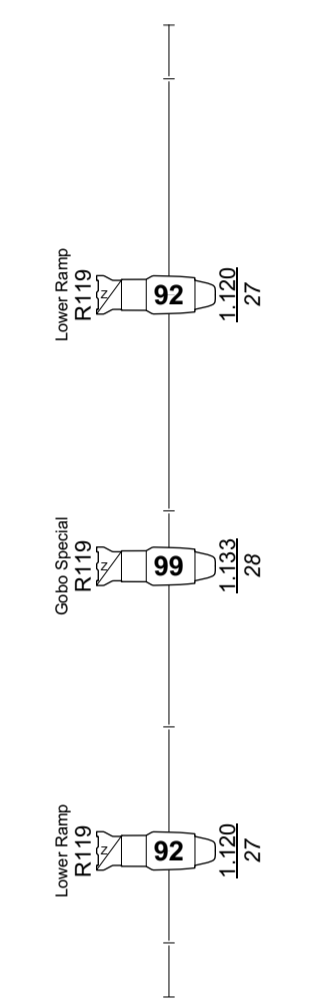

Lighting Symbol Key		
	Apollo Right Arm (4ch 16bit Mode)	3
	Incandair 30/120 Houselight (6ch Mode)	80
	D60 Desire Lustr+ (10ch Mode)	35
	ETC Source-4 19°	3
	ETC Source 4 26°	37
	ETC Source-4 Jr 25°-50° Zoom	19
	ETC Source-4 Zoom 15°-30°	26
	ETC Source-4 Zoom 25°-50°	3
	Strand Pattern 243 2kW Fresnel	3
	Selecon High Performance	0
	Source 4 Fresnel w/Barndoors	16
	4-Panel Barn Door	50
	Mirrorball	1
	Panasonic PT-DZ780B	1
	Rosco DMX Iris (1 Channel N/O Mode)	3

Control Room Boom

OP Boom 1

OP Boom 2

OP Boom 3

PS Boom 1

LX TV Truss

Balcony Rail