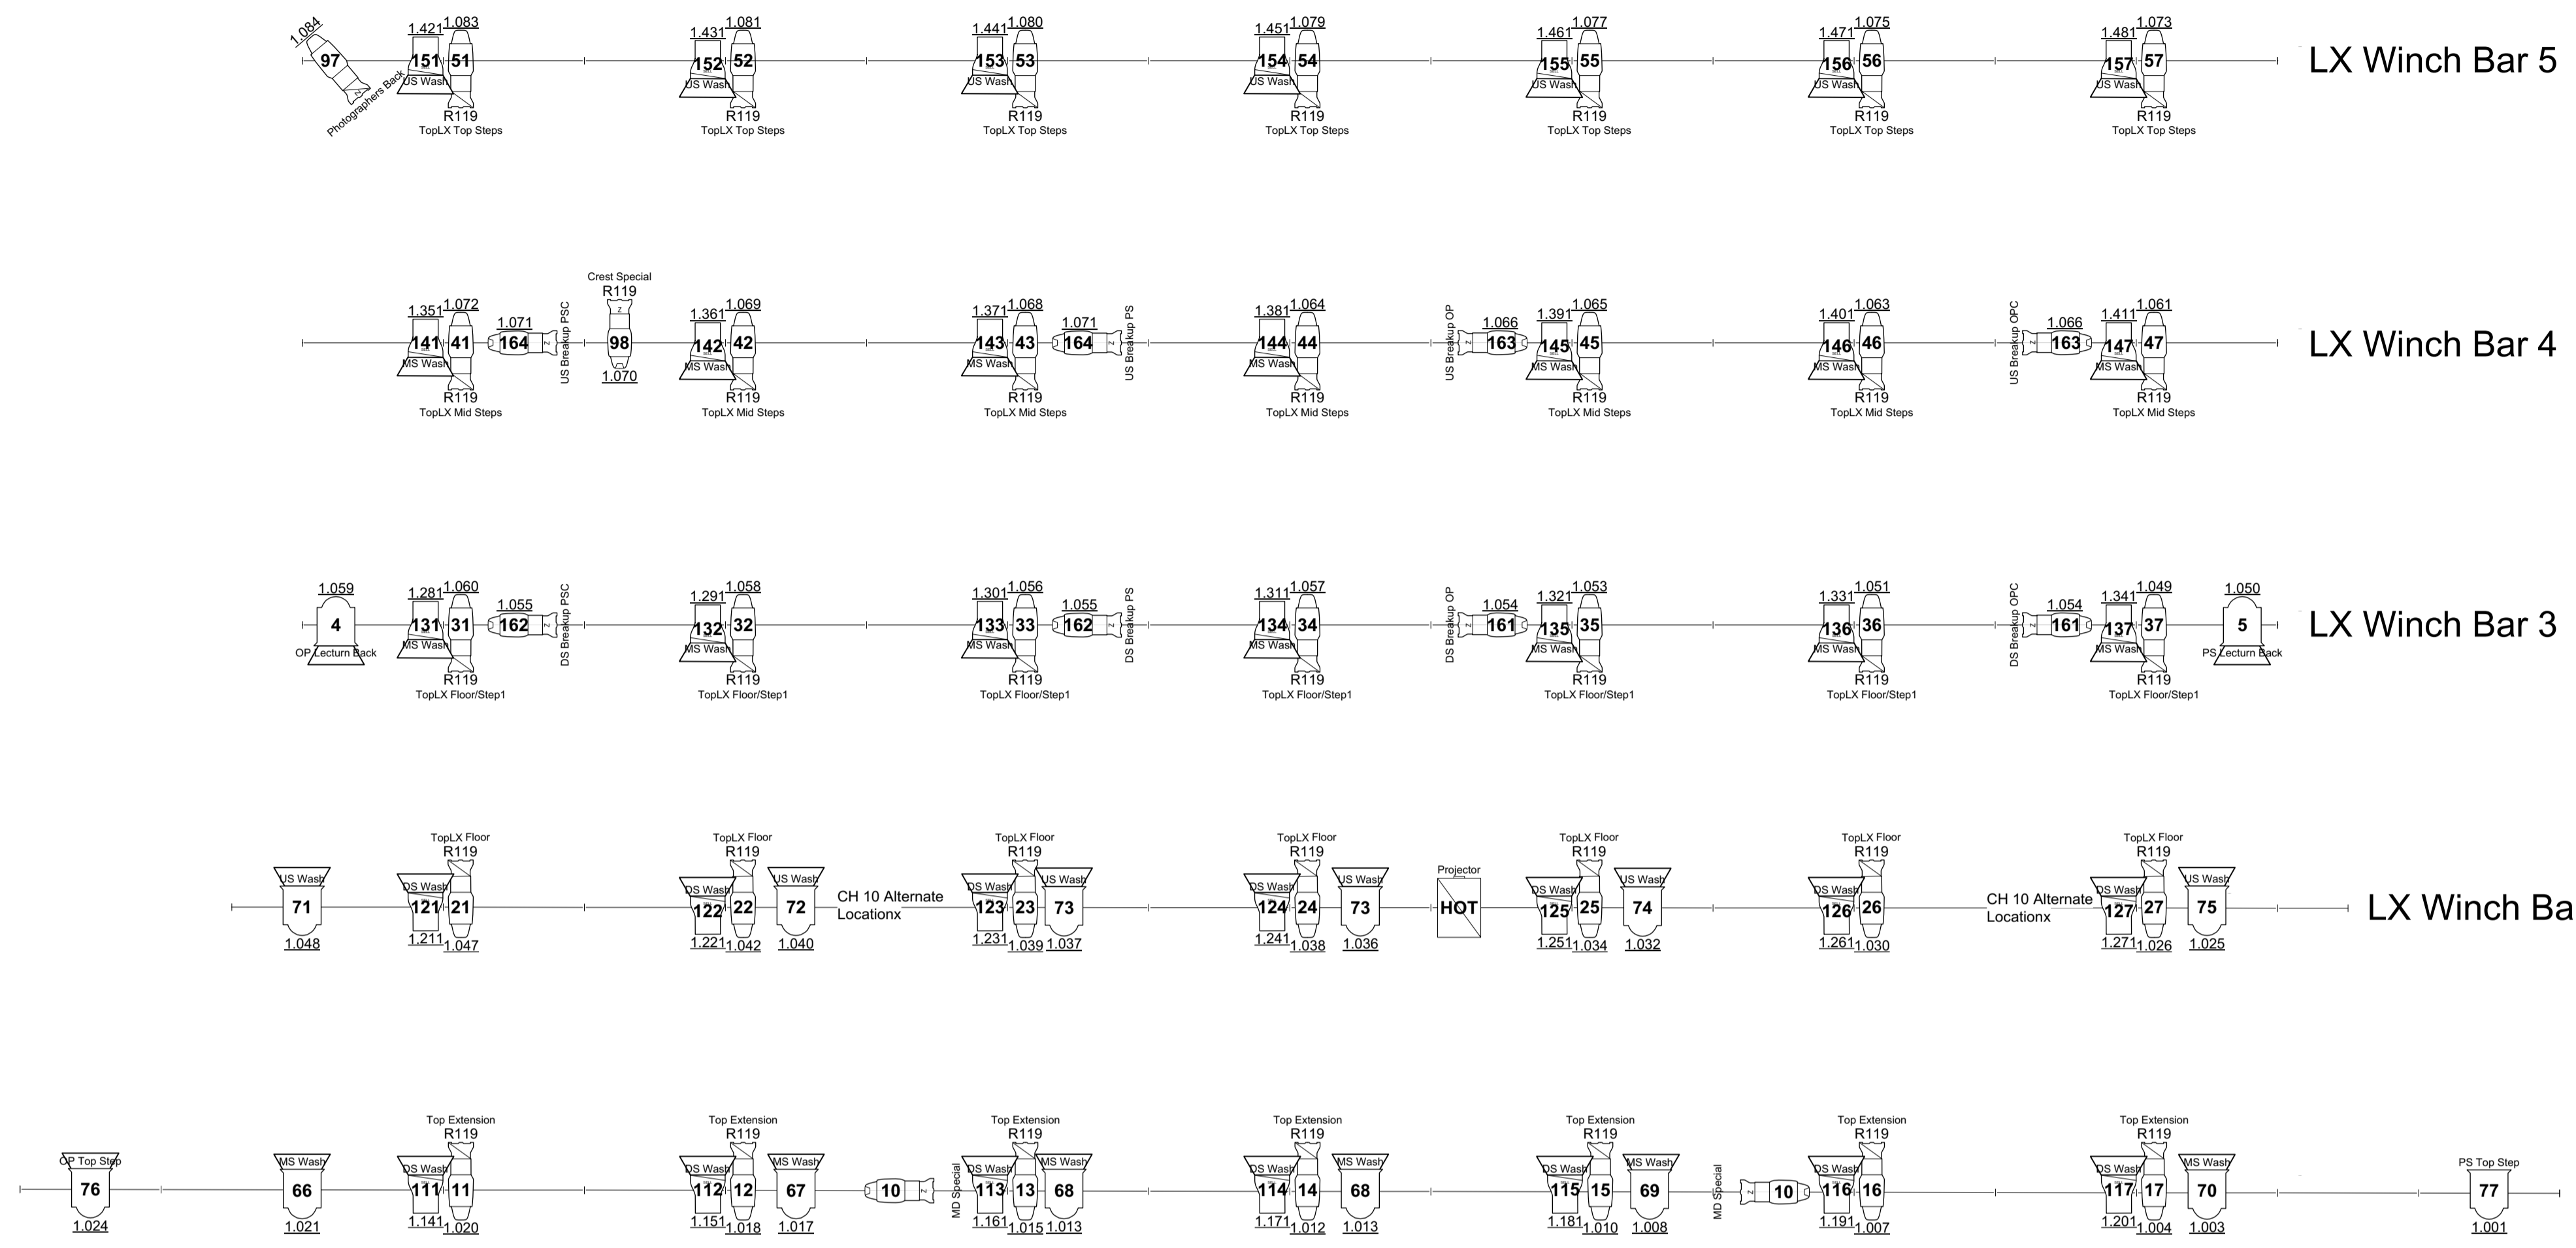

Lighting Symbol Key		
	Apollo Right Arm (4ch 16bit Mode)	3
	Incandair 30/120 Houselight (6ch Mode)	80
	D60 Desire Lustr+ (10ch Mode)	35
	ETC Source-4 19°	3
	ETC Source 4 26°	37
	ETC Source-4 Jr 25°-50° Zoom	19
	ETC Source-4 Zoom 15°-30°	26
	ETC Source-4 Zoom 25°-50°	3
	Strand Pattern 243 2kW Fresnel	3
	Selecon High Performance	0
	Source 4 Fresnel w/Barndoors	16
	4-Panel Barn Door	50
	Mirrorball	1
	Panasonic PT-DZ780B	1
	Rosco DMX Iris (1 Channel N/O Mode)	3

Control Room Boom

OP Boom 1

OP Boom 2

OP Boom 3

PS Boom 1

LX TV Truss

Balcony Rail