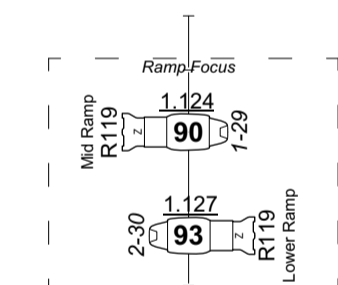

Lighting Symbol Key		
	Apollo Right Arm (4ch 16bit Mode)	3
	Incandair 30/120 Houselight (6ch Mode)	80
	D60 Desire Lustr+ (10ch Mode)	35
	ETC Source-4 19°	3
	ETC Source 4 26°	37
	ETC Source-4 Jr 25°-50° Zoom	19
	ETC Source-4 Zoom 15°-30°	26
	ETC Source-4 Zoom 25°-50°	3
	Strand Pattern 243 2kW Fresnel	3
	Selecon High Performance	0
	Source 4 Fresnel w/Barndoors	16
	4-Panel Barn Door	50
	Mirrorball	1
	Panasonic PT-DZ780B	1
	Rosco DMX Iris (1 Channel N/O Mode)	3

Control Room Boom

OP Boom 1

OP Boom 2

OP Boom 3

PS Boom 1

LX TV Truss

Balcony Rail