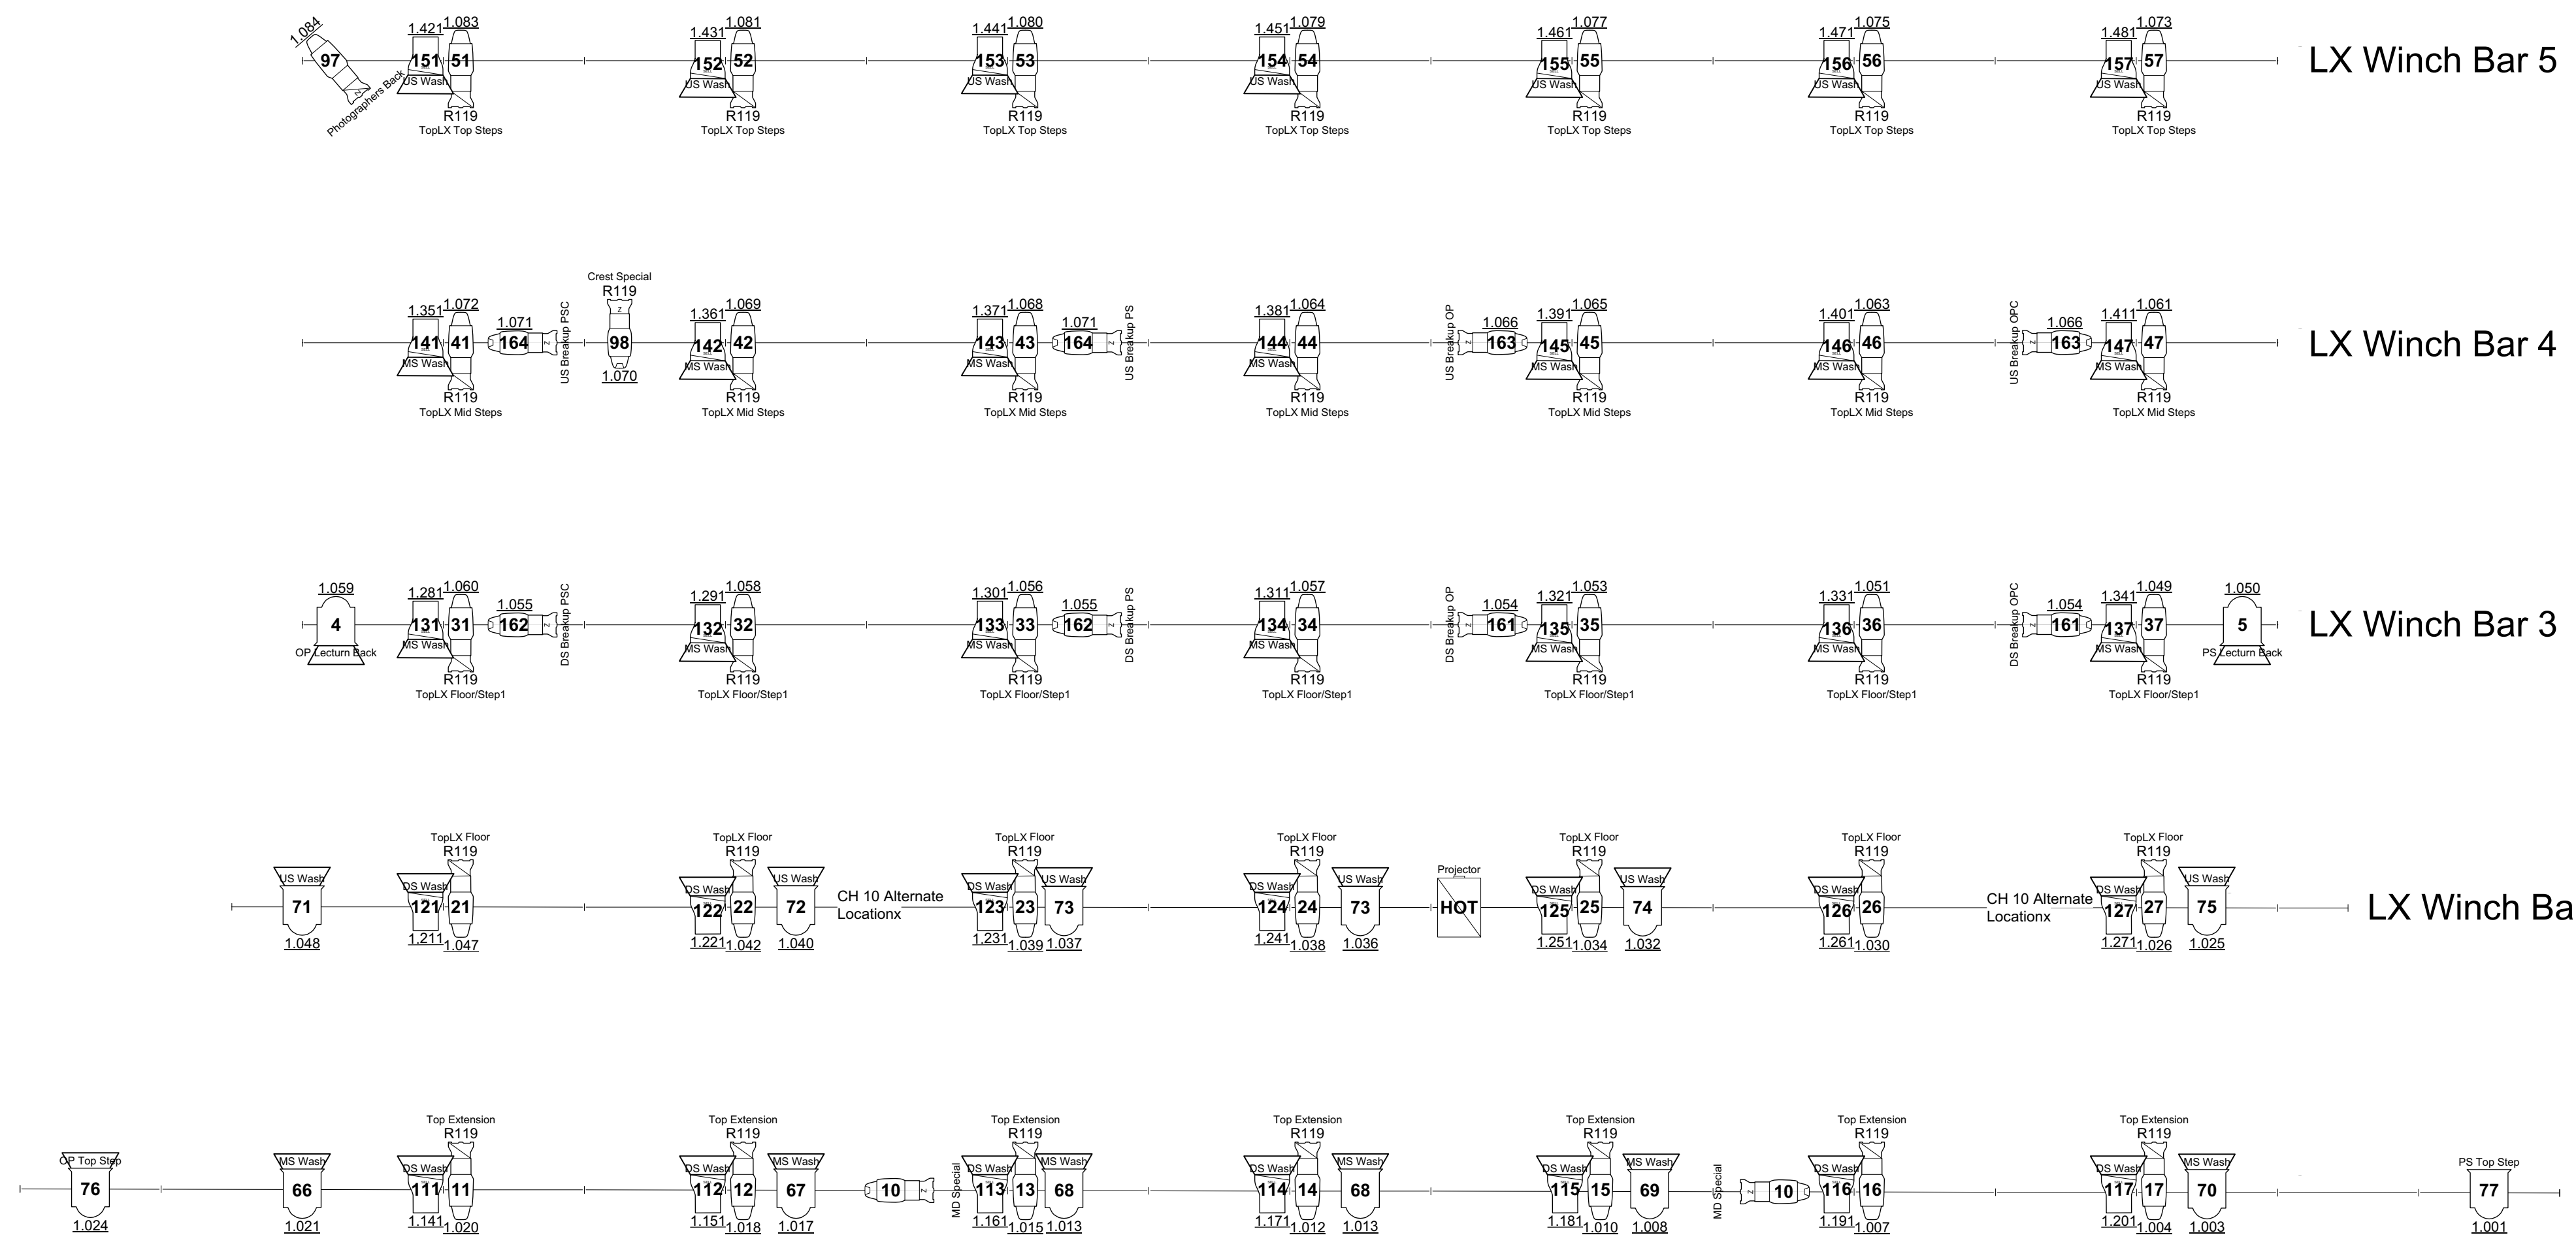

Lighting Symbol Key		
	Apollo Right Arm (4ch 16bit Mode)	3
	Incandair 30/120 Houselight (6ch Mode)	80
	D60 Desire Lustr+ (10ch Mode)	35
	ETC Source-4 19°	3
	ETC Source 4 26°	37
	ETC Source-4 Jr 25°-50° Zoom	19
	ETC Source-4 Zoom 15°-30°	26
	ETC Source-4 Zoom 25°-50°	3
	Strand Pattern 243 2kW Fresnel	3
	Selecon High Performance	0
	Source 4 Fresnel w/Barndoors	16
	4-Panel Barn Door	50
	Mirrorball	1
	Panasonic PT-DZ780B	1
	Rosco DMX Iris (1 Channel N/O Mode)	3

Control Room Boom

OP Boom 1

OP Boom 2

OP Boom 3

LX Winch Bar 1

PS Boom 1

LX TV Truss

Balcony Rail