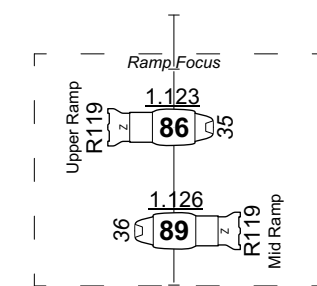

Lighting Symbol Key		
	Apollo Right Arm (4ch 16bit Mode)	3
	Incandair 30/120 Houselight (6ch Mode)	80
	D60 Desire Lustr+ (10ch Mode)	35
	ETC Source-4 19°	3
	ETC Source 4 26°	37
	ETC Source-4 Jr 25°-50° Zoom	19
	ETC Source-4 Zoom 15°-30°	26
	ETC Source-4 Zoom 25°-50°	3
	Strand Pattern 243 2kW Fresnel	3
	Selecon High Performance	0
	Source 4 Fresnel w/Barndoors	16
	4-Panel Barn Door	50
	Mirrorball	1
	Panasonic PT-DZ780B	1
	Rosco DMX Iris (1 Channel N/O Mode)	3

Control Room Boom

OP Boom 1

OP Boom 2

OP Boom 3

LX Winch Bar 1

PS Boom 1

LX TV Truss

Balcony Rail