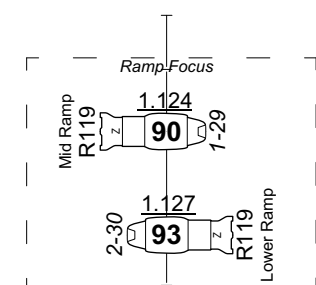

Lighting Symbol Key		
	Apollo Right Arm (4ch 16bit Mode)	3
	Incandair 30/120 Houselight (6ch Mode)	80
	D60 Desire Lustr+ (10ch Mode)	35
	ETC Source-4 19°	3
	ETC Source 4 26°	37
	ETC Source-4 Jr 25°-50° Zoom	19
	ETC Source-4 Zoom 15°-30°	26
	ETC Source-4 Zoom 25°-50°	3
	Strand Pattern 243 2kW Fresnel	3
	Selecon High Performance	0
	Source 4 Fresnel w/Barndoors	16
	4-Panel Barn Door	50
	Mirrorball	1
	Panasonic PT-DZ780B	1
	Rosco DMX Iris (1 Channel N/O Mode)	3

Control Room Boom

OP Boom 1

OP Boom 2

OP Boom 3

LX Winch Bar 1

PS Boom 1

LX TV Truss

Balcony Rail