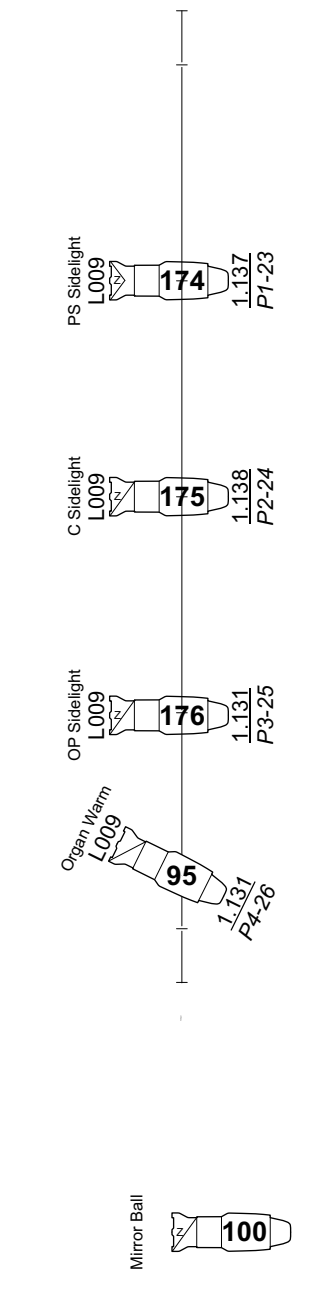

Lighting Symbol Key		
	Apollo Right Arm (4ch 16bit Mode)	3
	Incandair 30/120 Houselight (6ch Mode)	80
	D60 Desire Lustr+ (10ch Mode)	35
	ETC Source-4 19°	3
	ETC Source 4 26°	37
	ETC Source-4 Jr 25°-50° Zoom	19
	ETC Source-4 Zoom 15°-30°	26
	ETC Source-4 Zoom 25°-50°	3
	Strand Pattern 243 2kW Fresnel	3
	Selecon High Performance	0
	Source 4 Fresnel w/Barndoors	16
	4-Panel Barn Door	50
	Mirrorball	1
	Panasonic PT-DZ780B	1
	Rosco DMX Iris (1 Channel N/O Mode)	3

Control Room Boom

OP Boom 1

OP Boom 2

OP Boom 3

LX Winch Bar 1

PS Boom 1

LX TV Truss

Balcony Rail