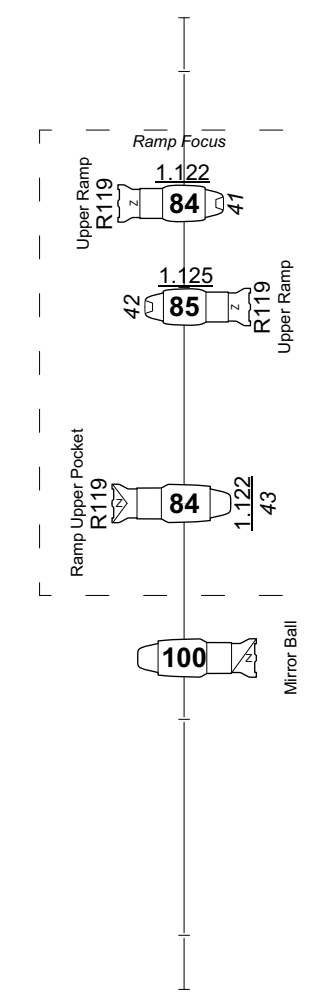

Lighting Symbol Key		
	Apollo Right Arm (4ch 16bit Mode)	3
	Incandair 30/120 Houselight (6ch Mode)	80
	D60 Desire Lustr+ (10ch Mode)	35
	ETC Source-4 19°	3
	ETC Source 4 26°	37
	ETC Source-4 Jr 25°-50° Zoom	19
	ETC Source-4 Zoom 15°-30°	26
	ETC Source-4 Zoom 25°-50°	3
	Strand Pattern 243 2kW Fresnel	3
	Selecon High Performance	0
	Source 4 Fresnel w/Barndoors	16
	4-Panel Barn Door	50
	Mirrorball	1
	Panasonic PT-DZ780B	1
	Rosco DMX Iris (1 Channel N/O Mode)	3

Control Room Boom

OP Boom 1

OP Boom 2

OP Boom 3

LX Winch Bar 1

PS Boom 1

LX TV Truss

Balcony Rail