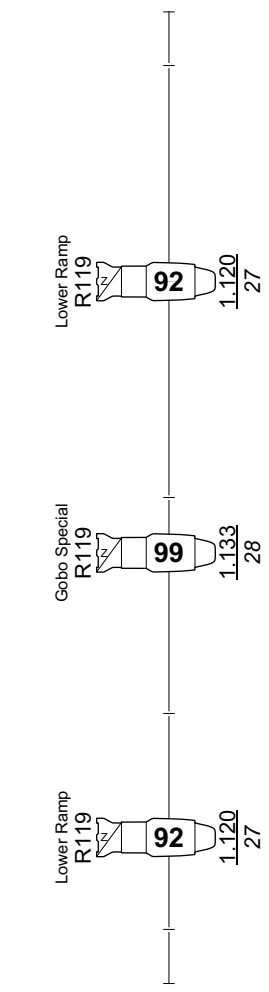

Lighting Symbol Key		
	Apollo Right Arm (4ch 16bit Mode)	3
	Incandair 30/120 Houselight (6ch Mode)	80
	D60 Desire Lustr+ (10ch Mode)	35
	ETC Source-4 19°	3
	ETC Source 4 26°	37
	ETC Source-4 Jr 25°-50° Zoom	19
	ETC Source-4 Zoom 15°-30°	26
	ETC Source-4 Zoom 25°-50°	3
	Strand Pattern 243 2kW Fresnel	3
	Selecon High Performance	0
	Source 4 Fresnel w/Barndoors	16
	4-Panel Barn Door	50
	Mirrorball	1
	Panasonic PT-DZ780B	1
	Rosco DMX Iris (1 Channel N/O Mode)	3

Control Room Boom

OP Boom 1

OP Boom 2

OP Boom 3

LX Winch Bar 1

PS Boom 1

LX TV Truss

Balcony Rail